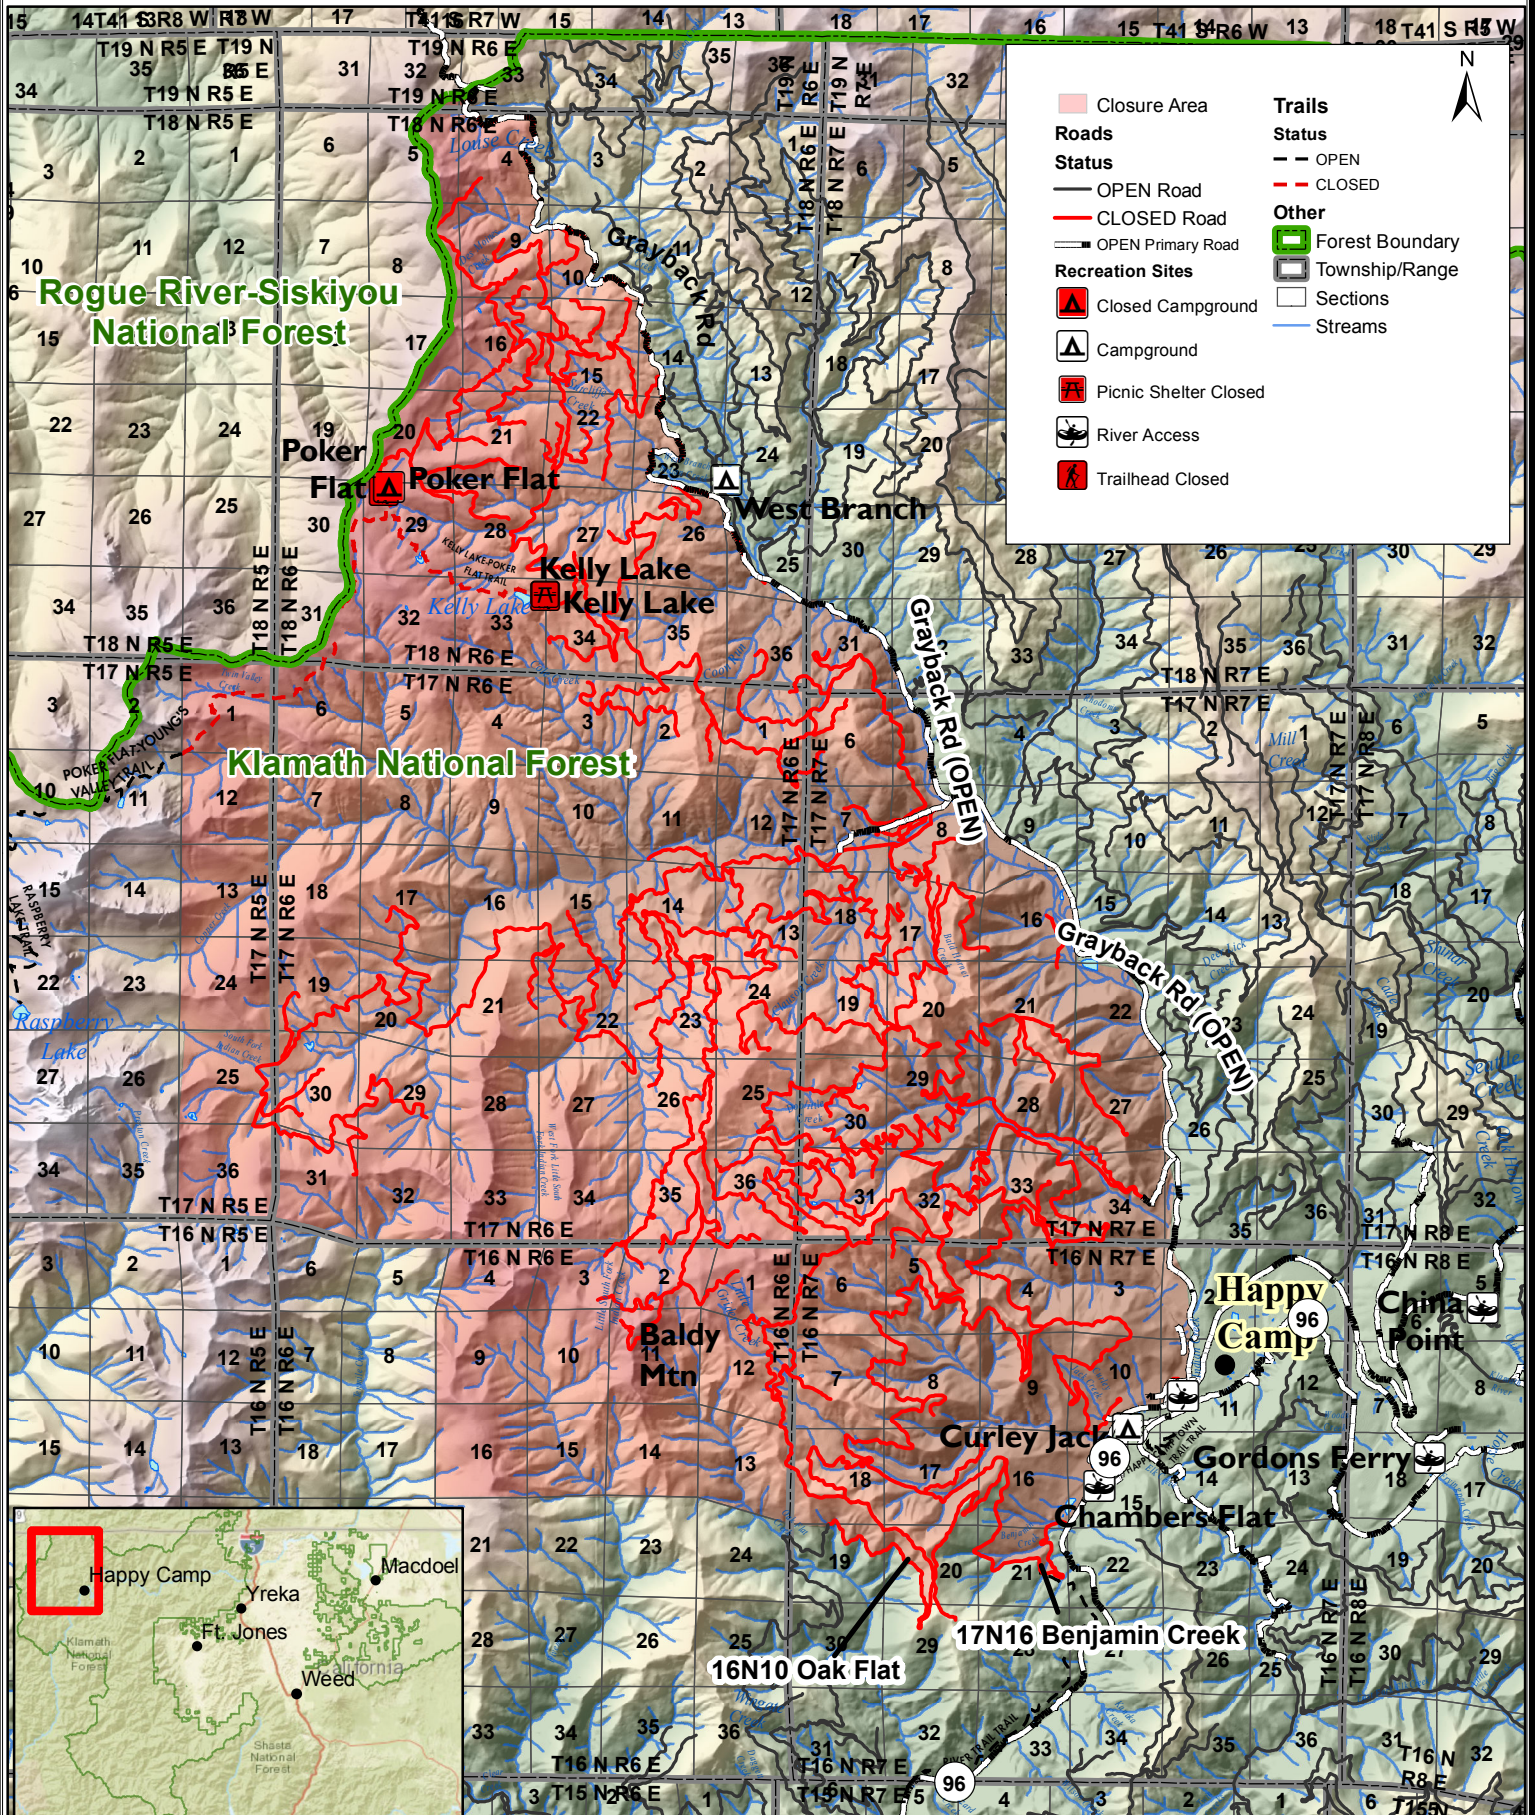

# Natchez Fire Closure Klamath National Forest

Order Number 18-05-011

	Closure Area	<b>Trails</b>	
<b>Roads</b>		<b>Status</b>	
	OPEN Road		OPEN
	CLOSED Road		CLOSED
	OPEN Primary Road		Forest Boundary
	Closed Campground		Township/Range
	Campground		Sections
	Picnic Shelter Closed		Streams
	River Access		
	Trailhead Closed		

Created by the Klamath National Forest Supervisor's Office - Yreka, CA