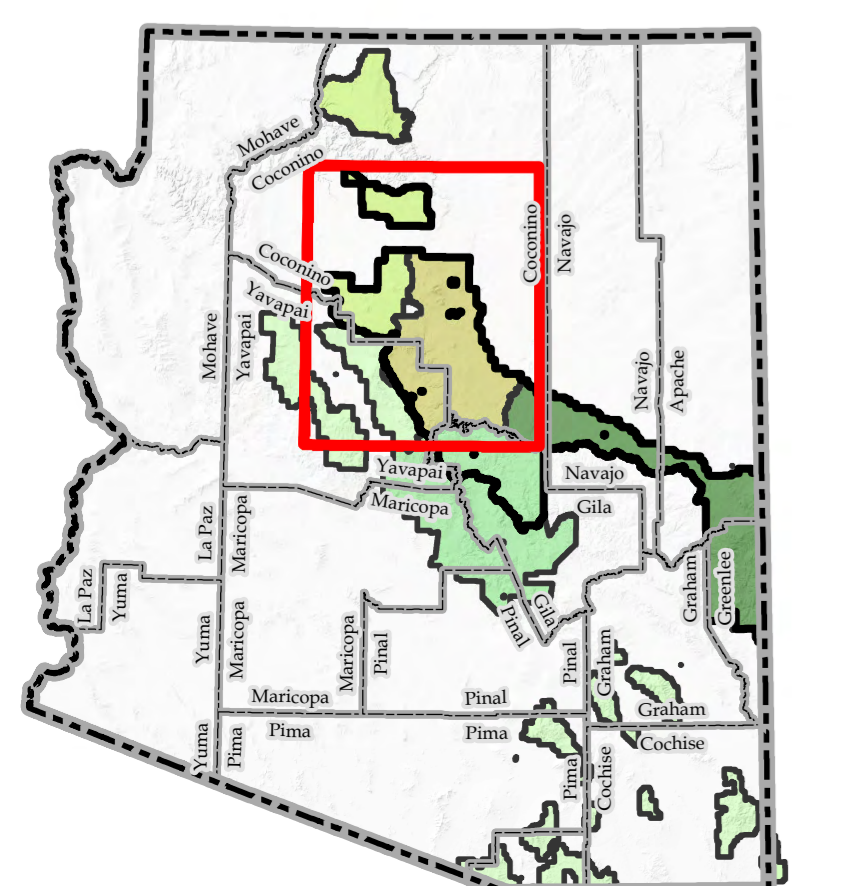

Four Forest Restoration Initiative

Current and Upcoming Mechanical Thinning Projects as of August 2018

Legend

-  Current Projects (Active & Inactive)
-  Planned Contract Offerings Through September 2018
-  County Line

Projects are based on the 4FRI Monthly Update. Project areas are approximate and represent the best available information as of August 2018.
To view the 4FRI Monthly Update, visit the 4FRI homepage at: www.fs.usda.gov/4fri