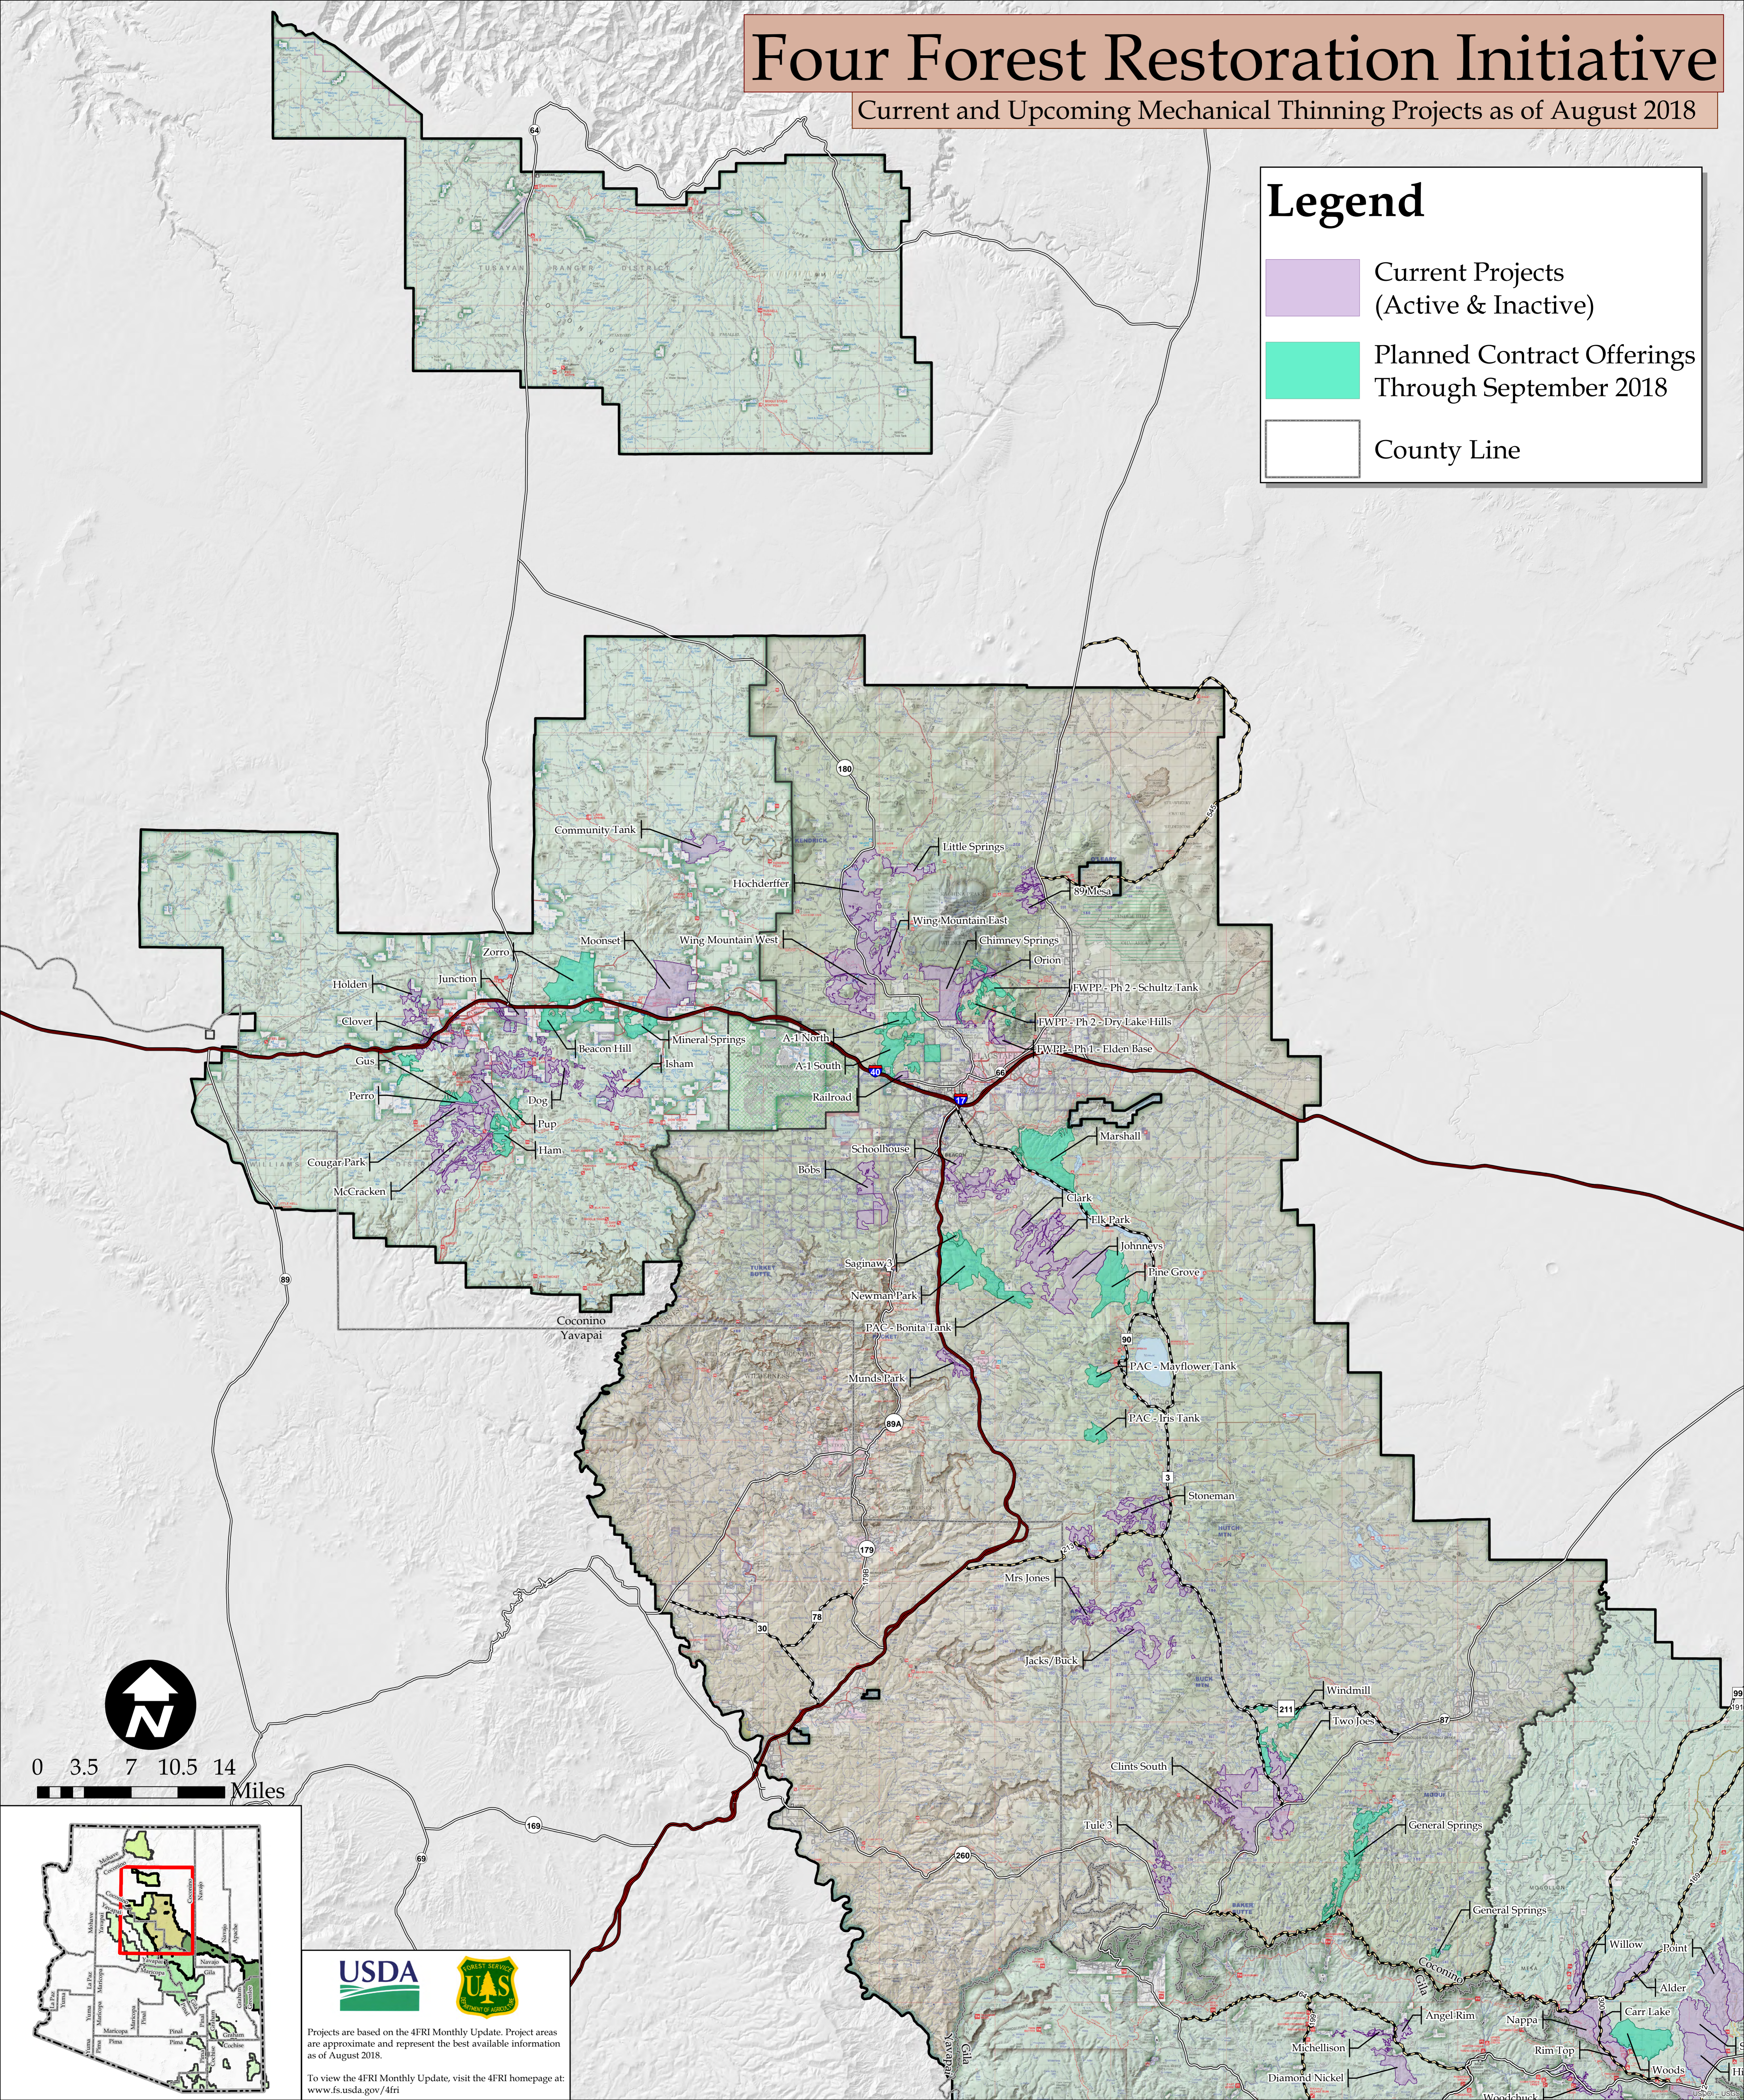

Four Forest Restoration Initiative

Current and Upcoming Mechanical Thinning Projects as of August 2018

Legend

-  Current Projects (Active & Inactive)
-  Planned Contract Offerings Through September 2018
-  County Line

Projects are based on the 4FRI Monthly Update. Project areas are approximate and represent the best available information as of August 2018.
To view the 4FRI Monthly Update, visit the 4FRI homepage at: www.fs.usda.gov/4fri