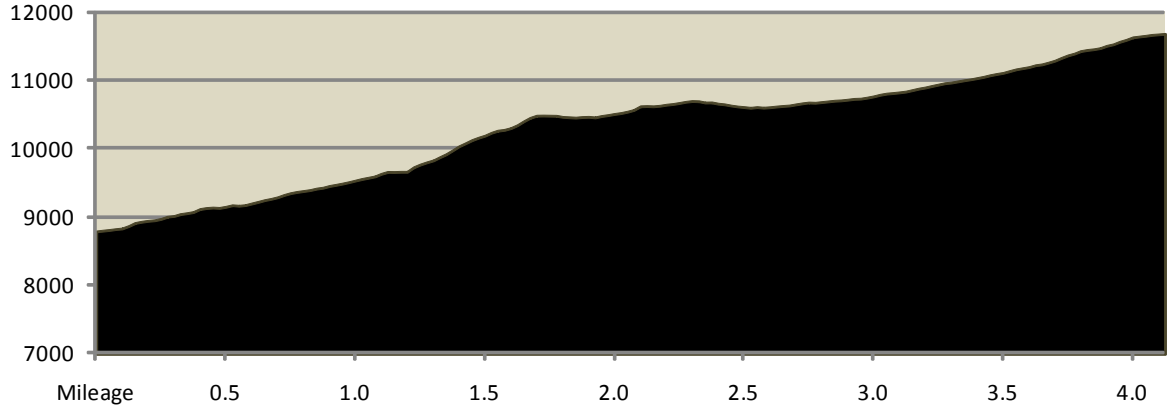

— Roads
- - - Other Trails

Indian Creek Trail #27

Elevation Profile

USGS Quads: Jicarita Peak
UTM NAD 83, zone 13
1:24,000
1 in = 0.37879 miles
0 0.25 0.5 Miles