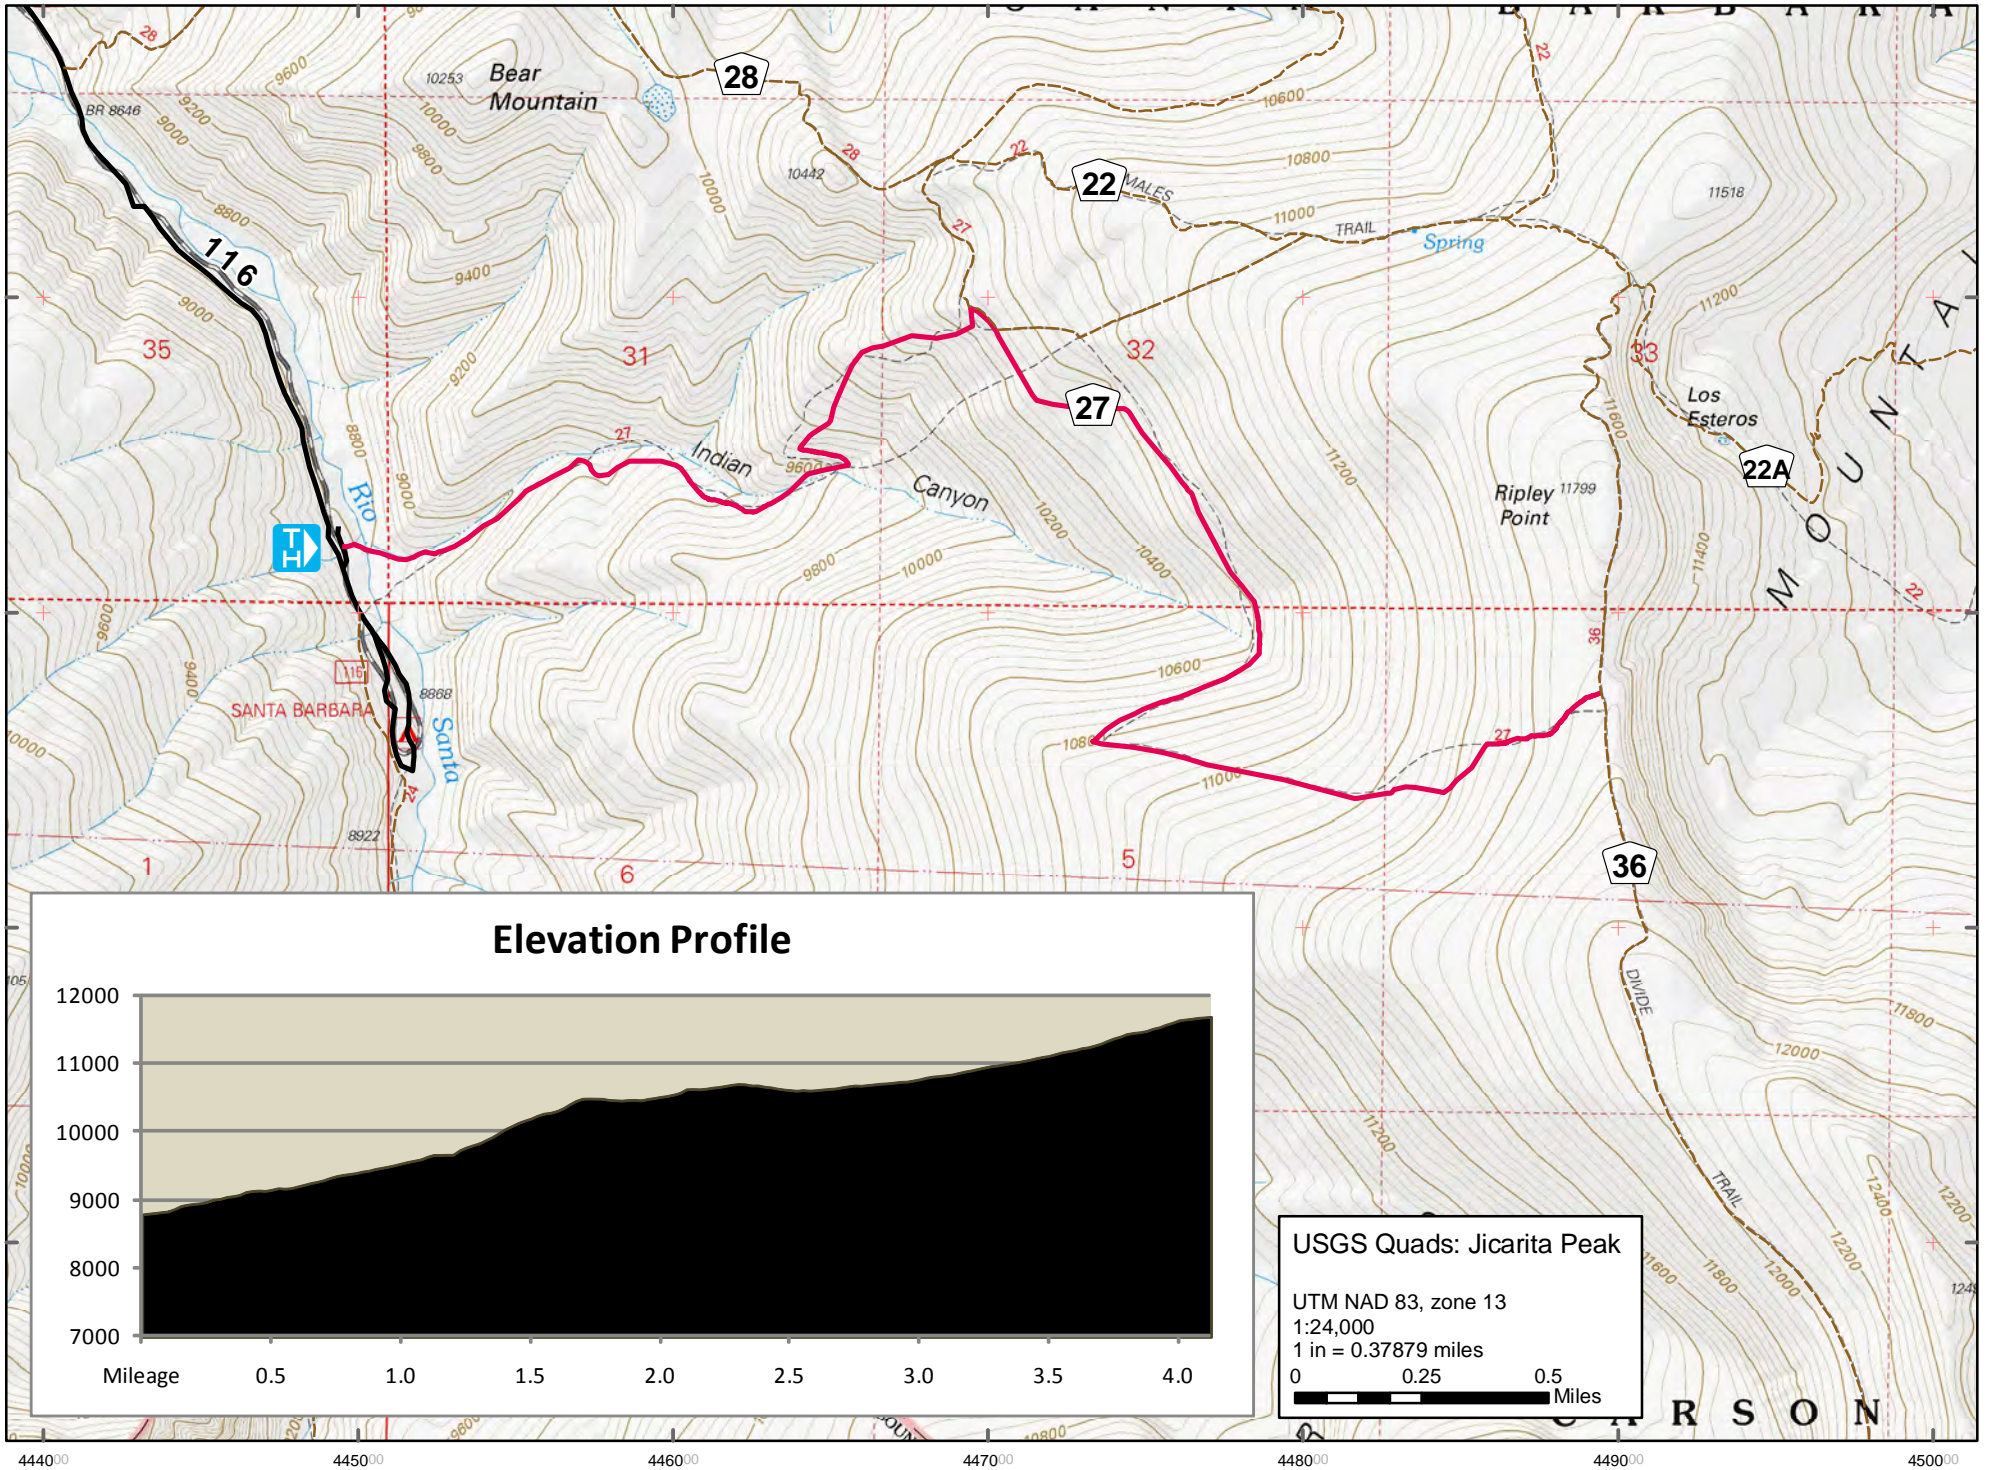

— Roads
- - - Other Trails

Indian Creek Trail #27

Elevation Profile

USGS Quads: Jicarita Peak
UTM NAD 83, zone 13
1:24,000
1 in = 0.37879 miles
0 0.25 0.5 Miles