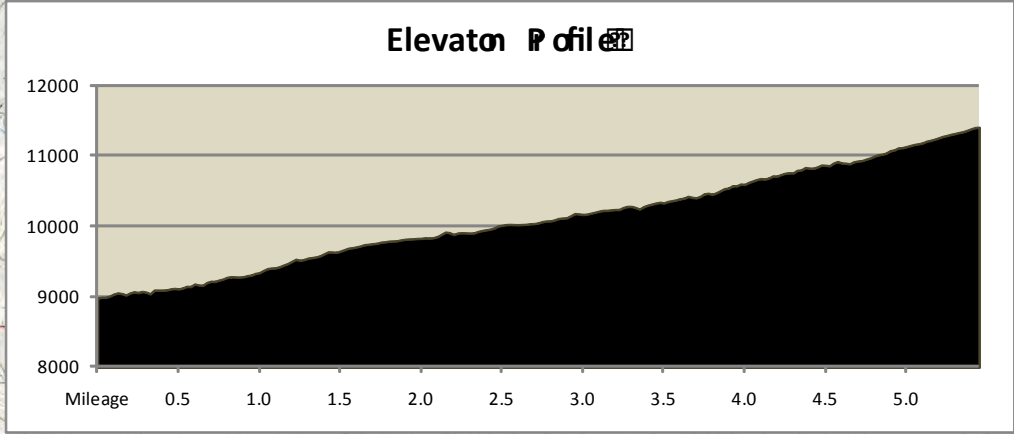

- Roads
- - - Other Trails

**Trampas/Hidden Lake Trail #31
San Leonardo Trail #30**

USGS Quads: El Valle
Truchas Peak

UTM NAD 83, zone 13
1:24,000
1 in = 0.37879 miles

0 0.25 0.5 Miles