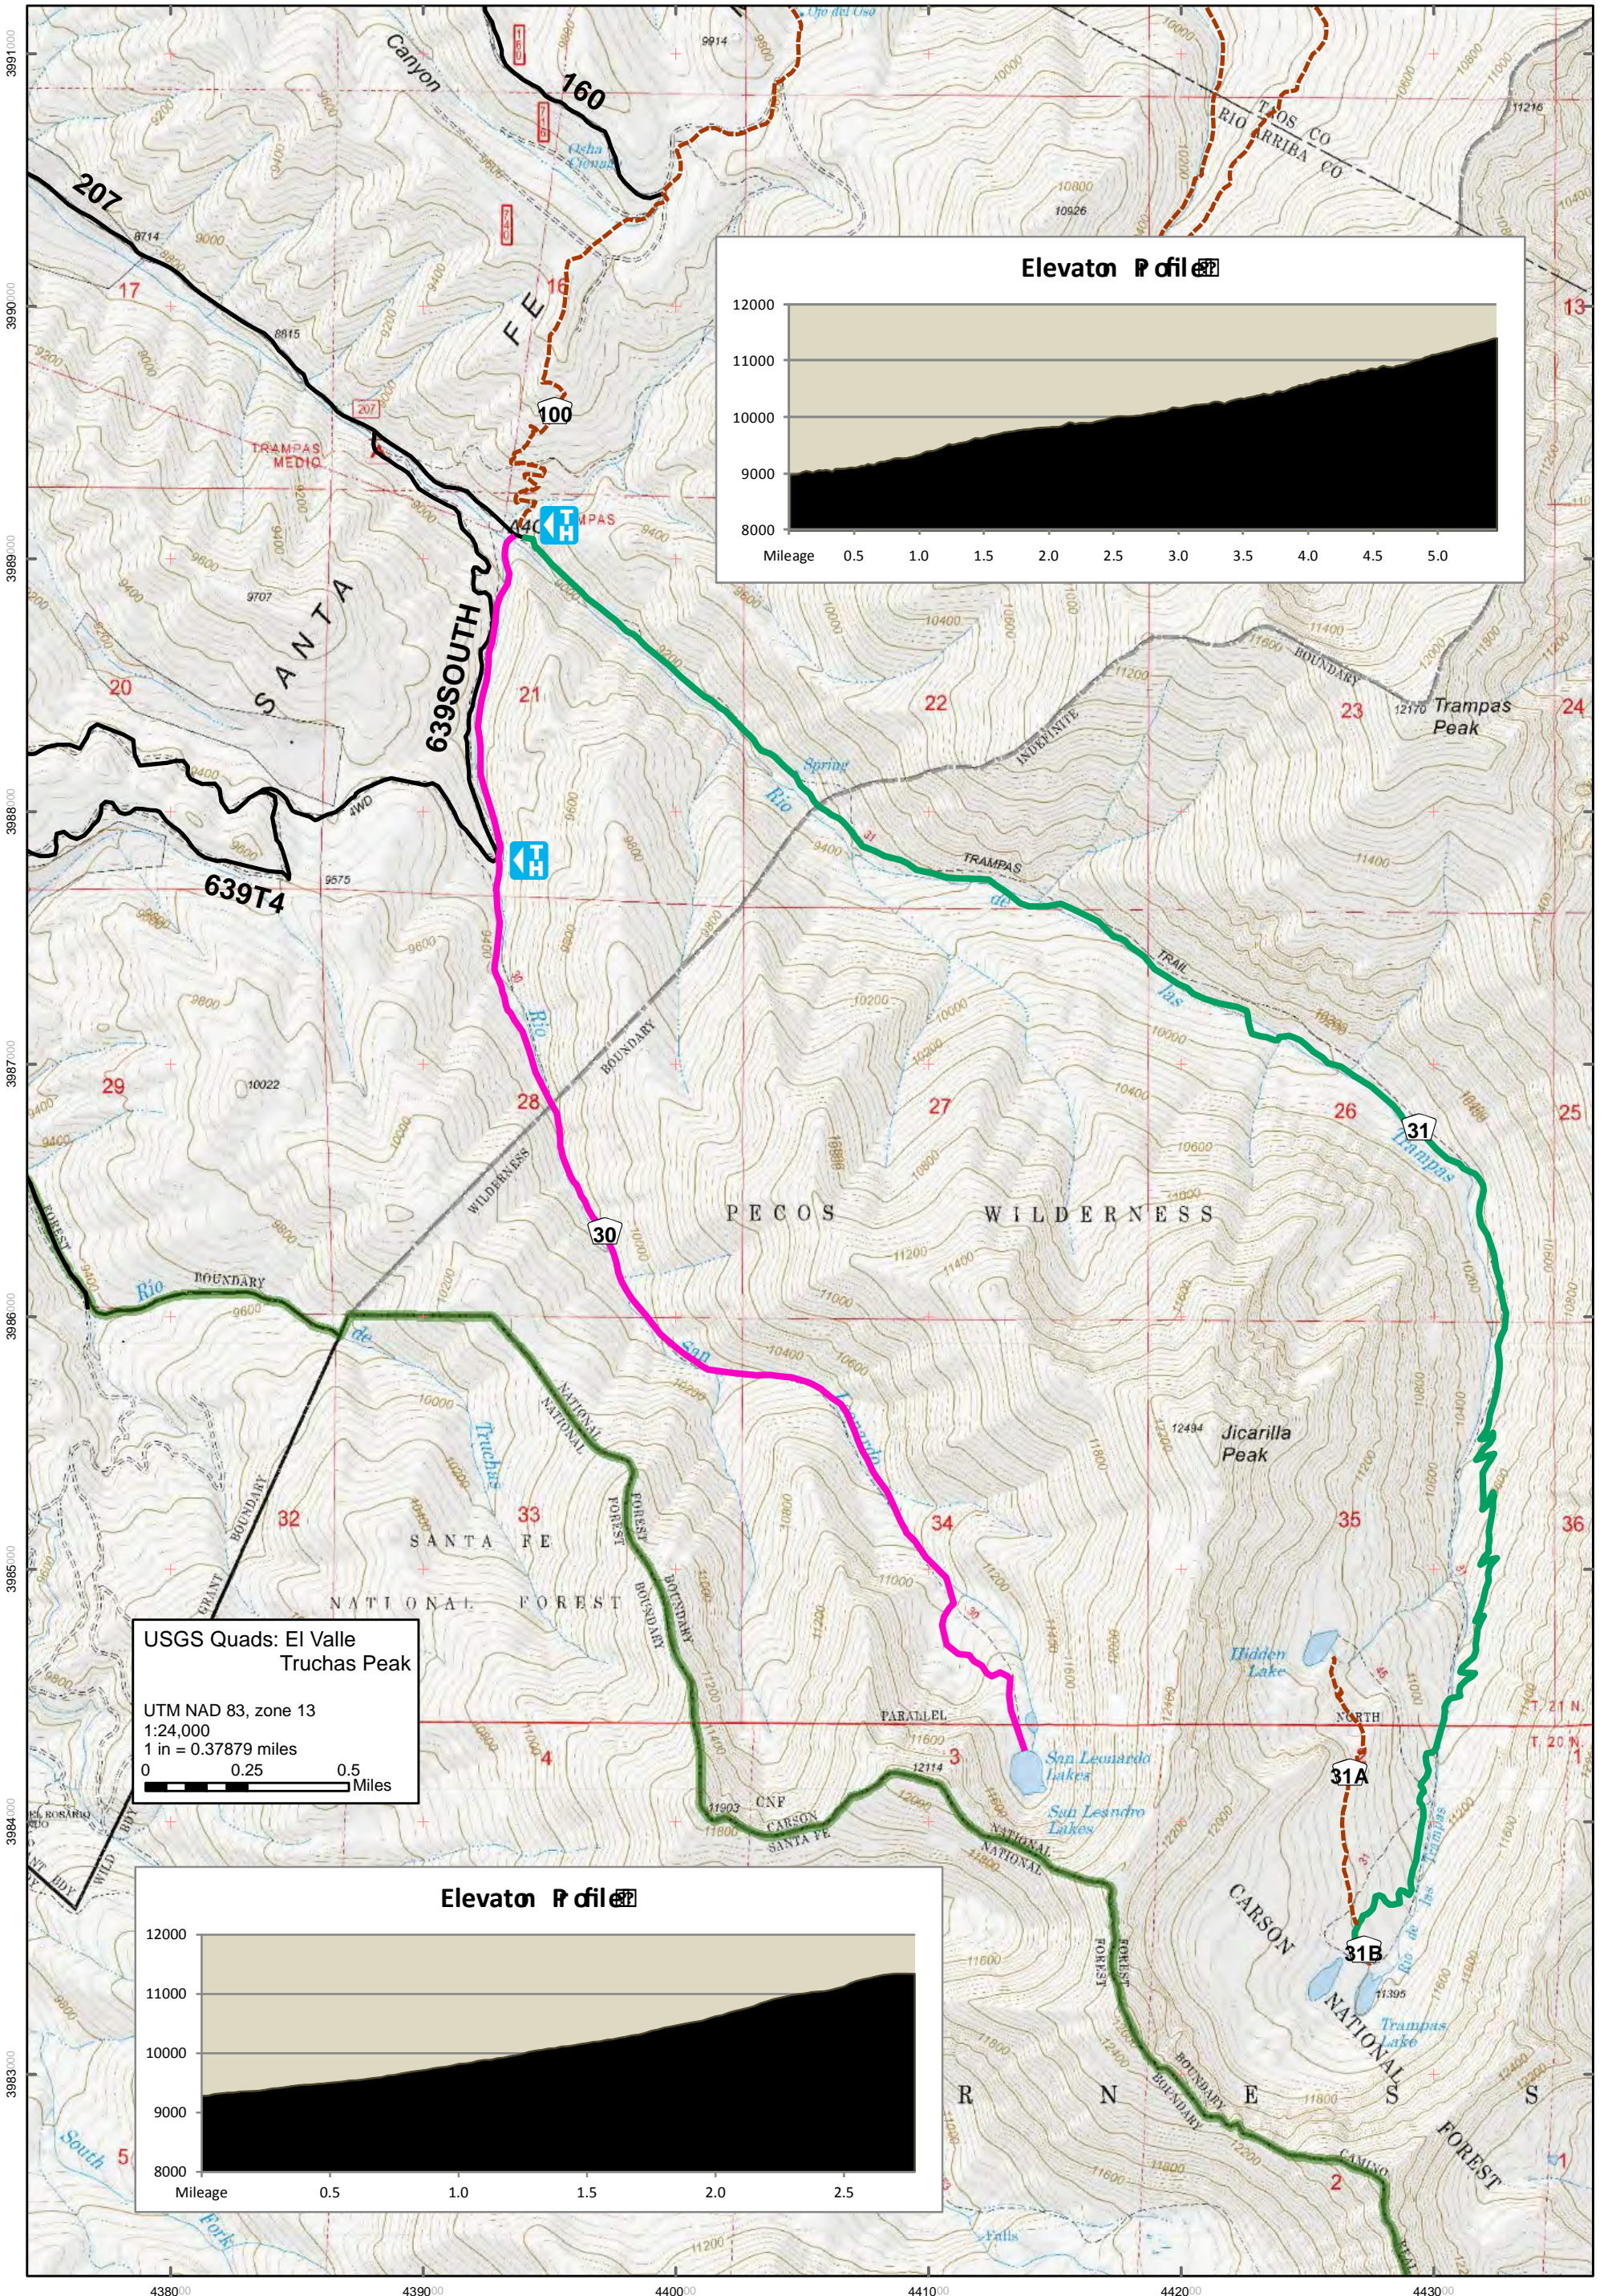

- Roads
- - - Other Trails

**Trampas/Hidden Lake Trail #31
San Leonardo Trail #30**

USGS Quads: El Valle
Truchas Peak

UTM NAD 83, zone 13
1:24,000
1 in = 0.37879 miles

0 0.25 0.5 Miles