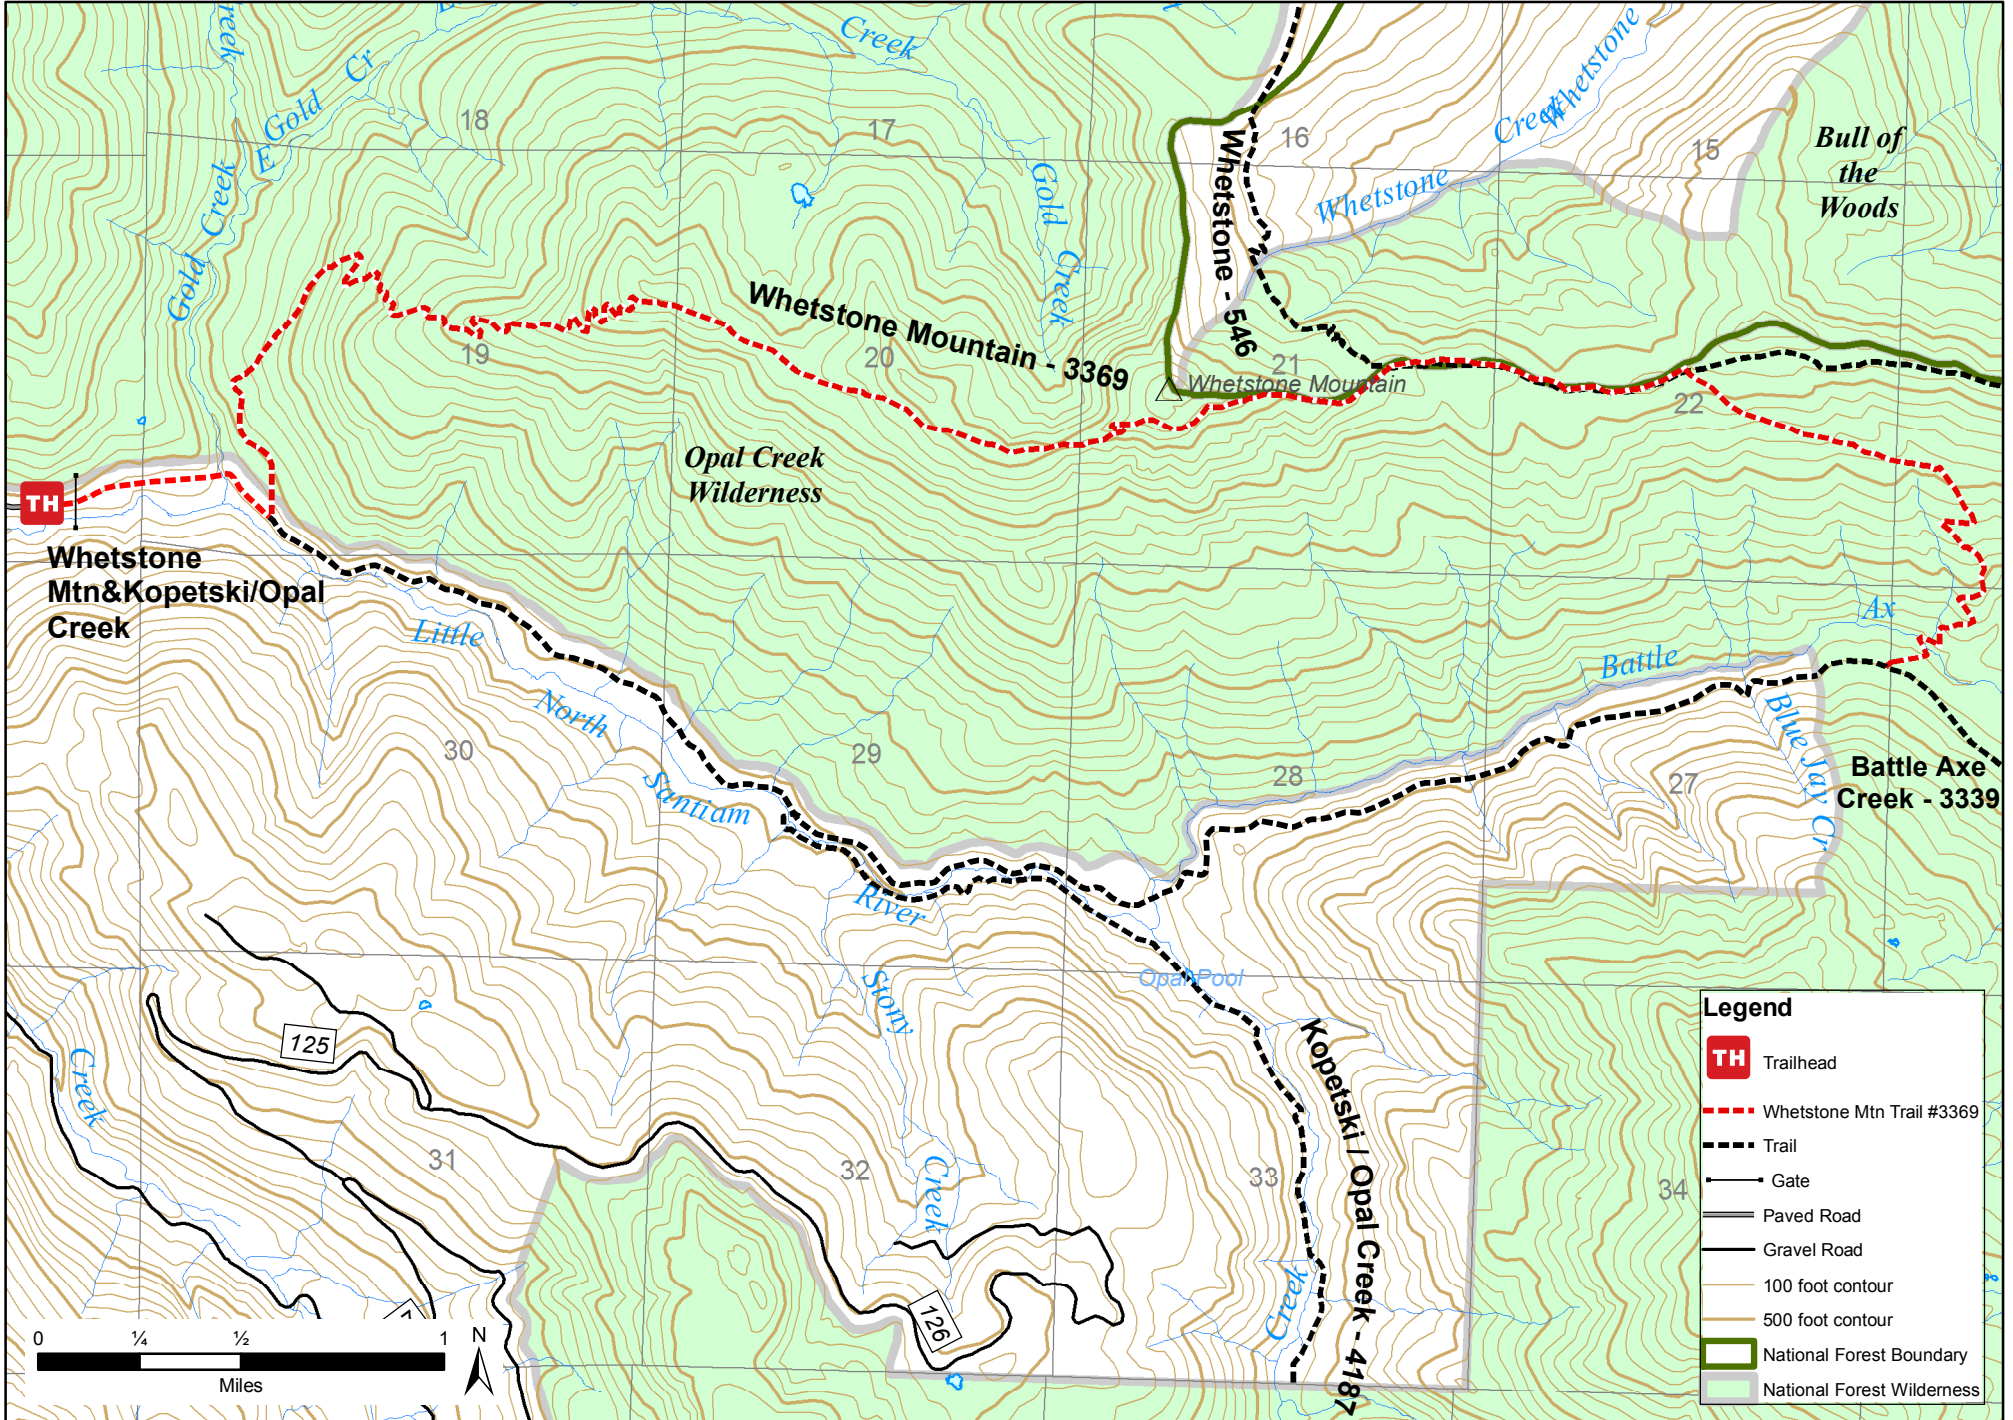

Whetstone Mountain Trail #3369

Legend

- TH Trailhead
- Whetstone Mtn Trail #3369
- Trail
- Gate
- Paved Road
- Gravel Road
- 100 foot contour
- 500 foot contour
- National Forest Boundary
- National Forest Wilderness