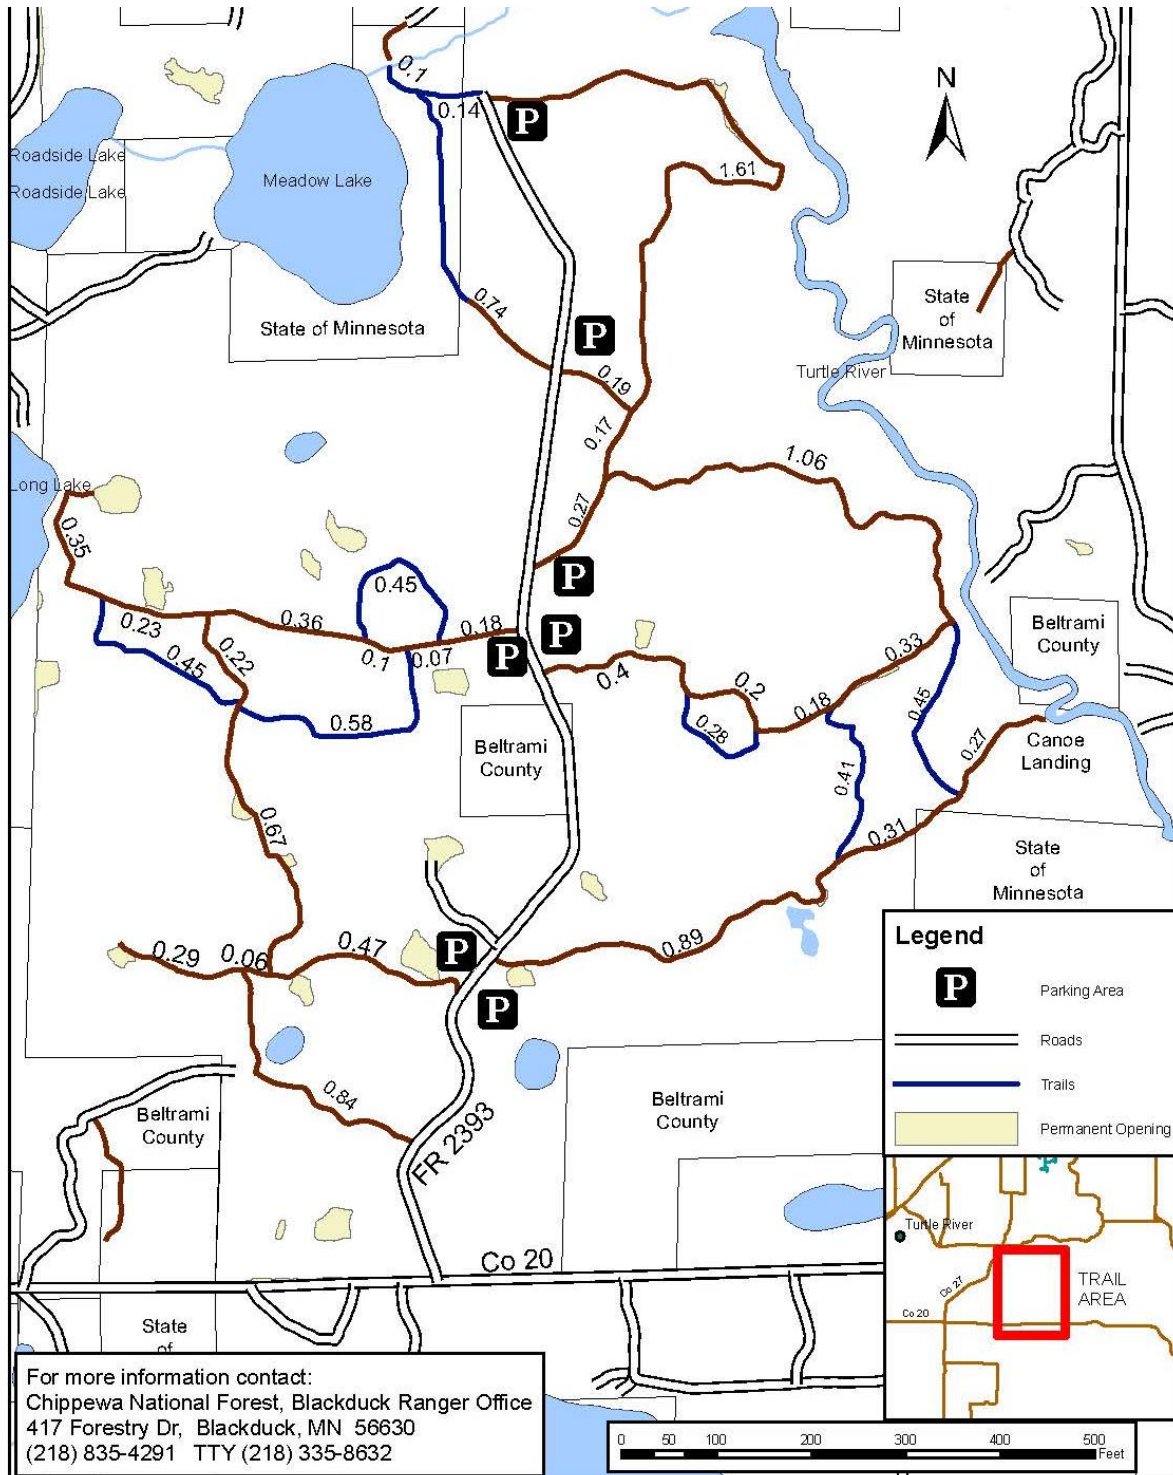

United States Department of Agriculture

HWT – Meadow Lake

CHIPPEWA NATIONAL FOREST | FOREST SERVICE

For more information contact:
 Chippewa National Forest, Blackduck Ranger Office
 417 Forestry Dr, Blackduck, MN 56630
 (218) 835-4291 TTY (218) 335-8632