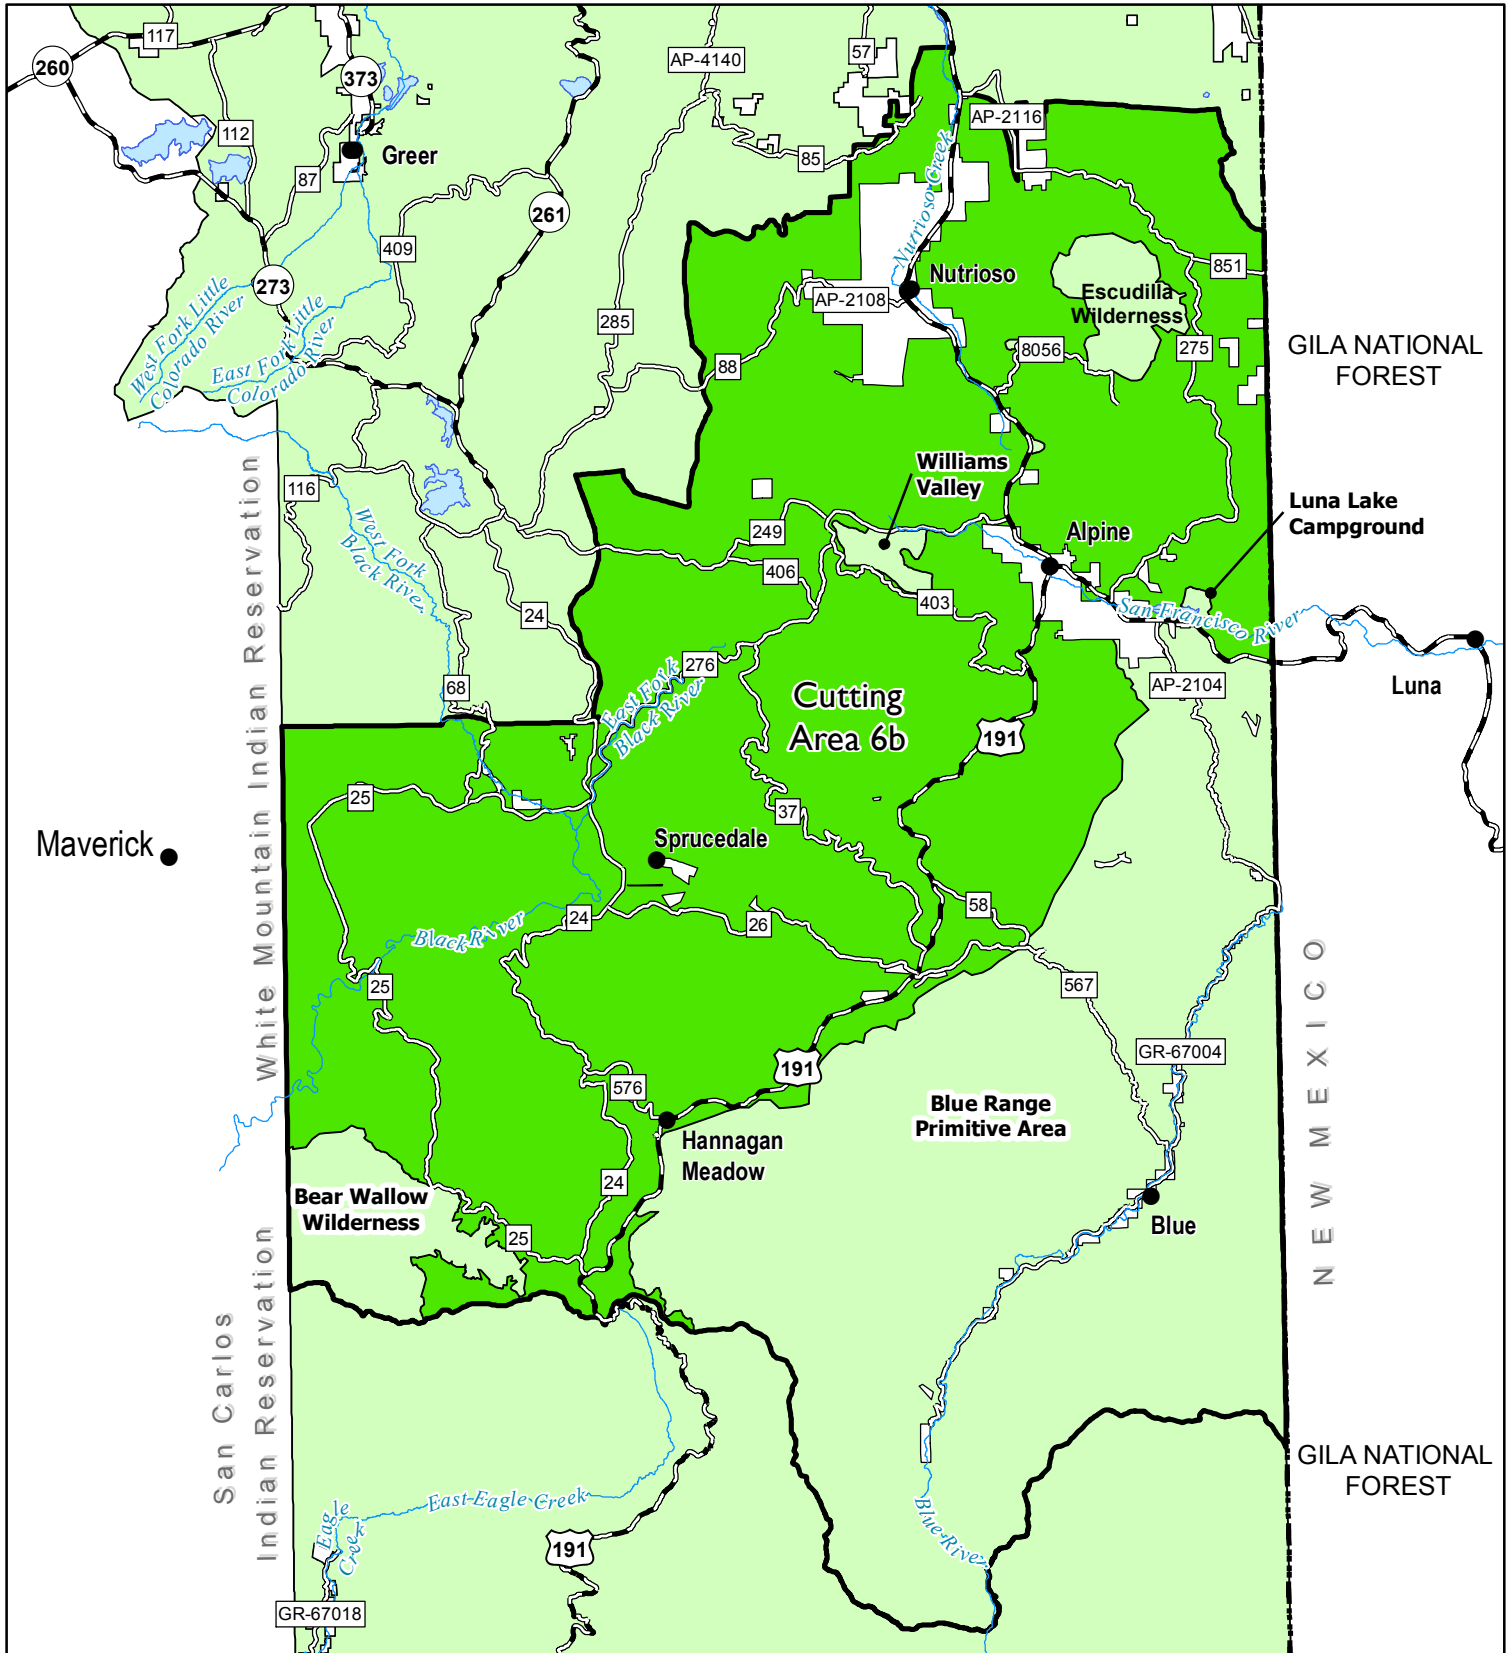

# 2018 Christmas Tree Cutting Area 6b

## Apache-Sitgreaves National Forests - Alpine Ranger District

### Permit Information

No Cutting on Private Land  
 Cut in Designated Area Only  
 Ponderosa Pine, Pinyon Pine, Juniper or Fir  
**Forest roads are NOT PLOWED. Roads may be snow packed, dangerous or inaccessible**

- Major Road
- Secondary Road
- Alpine Ranger District
- Private Land and Other Ownership
- Cutting Area
- No Cutting Allowed

Scan For Permit Page