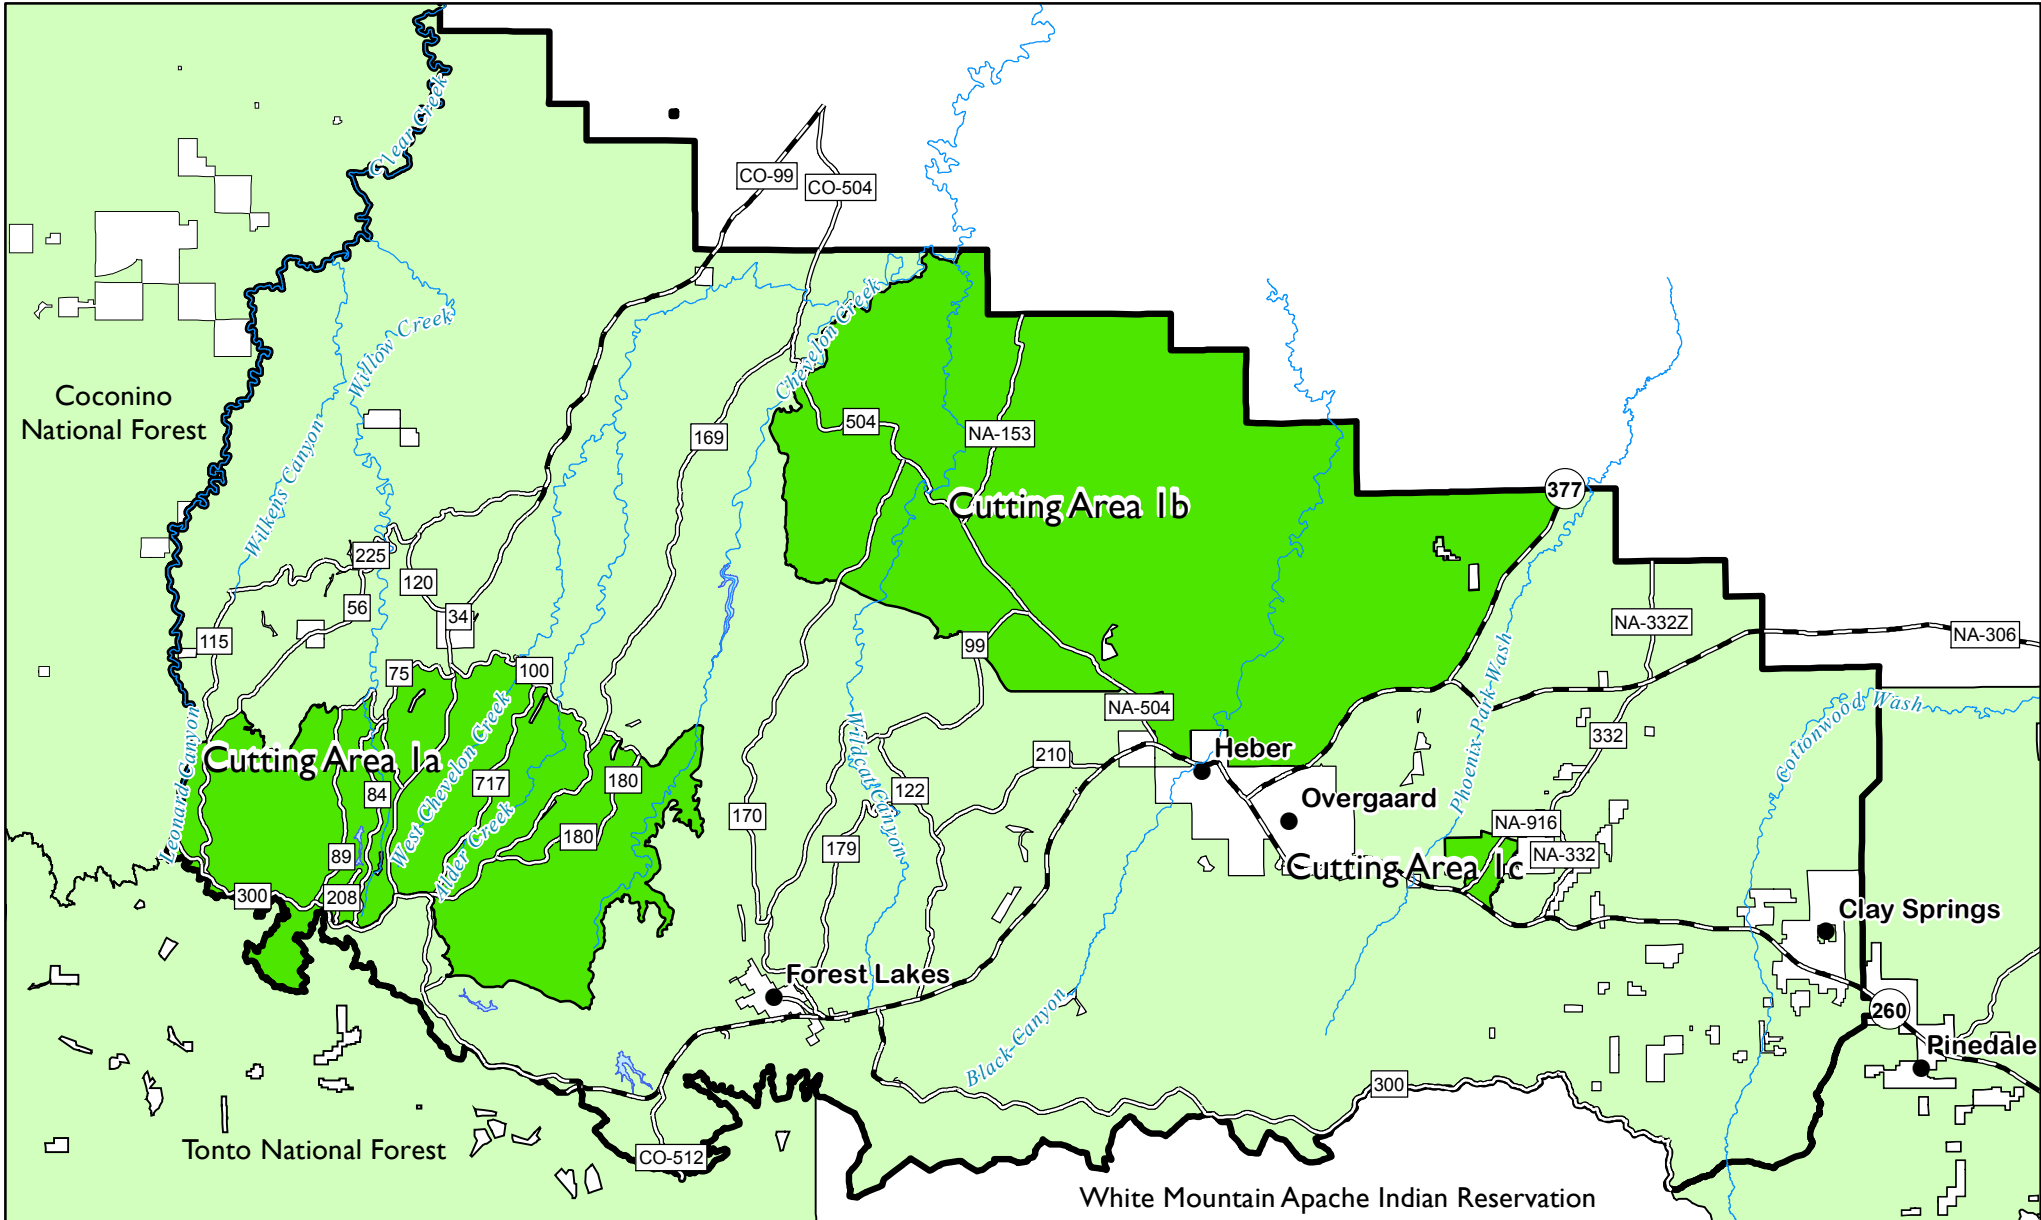

2018 Christmas Tree Cutting Area Ia, Ib, & Ic

Apache-Sitgreaves National Forests - Black Mesa Ranger District

Permit Information

No Cutting on Private Land
 Cut in Designated Area Only
 Ponderosa Pine, Pinyon Pine, Juniper or Fir
Forest roads are NOT PLOWED. Roads may be snow packed, dangerous or inaccessible