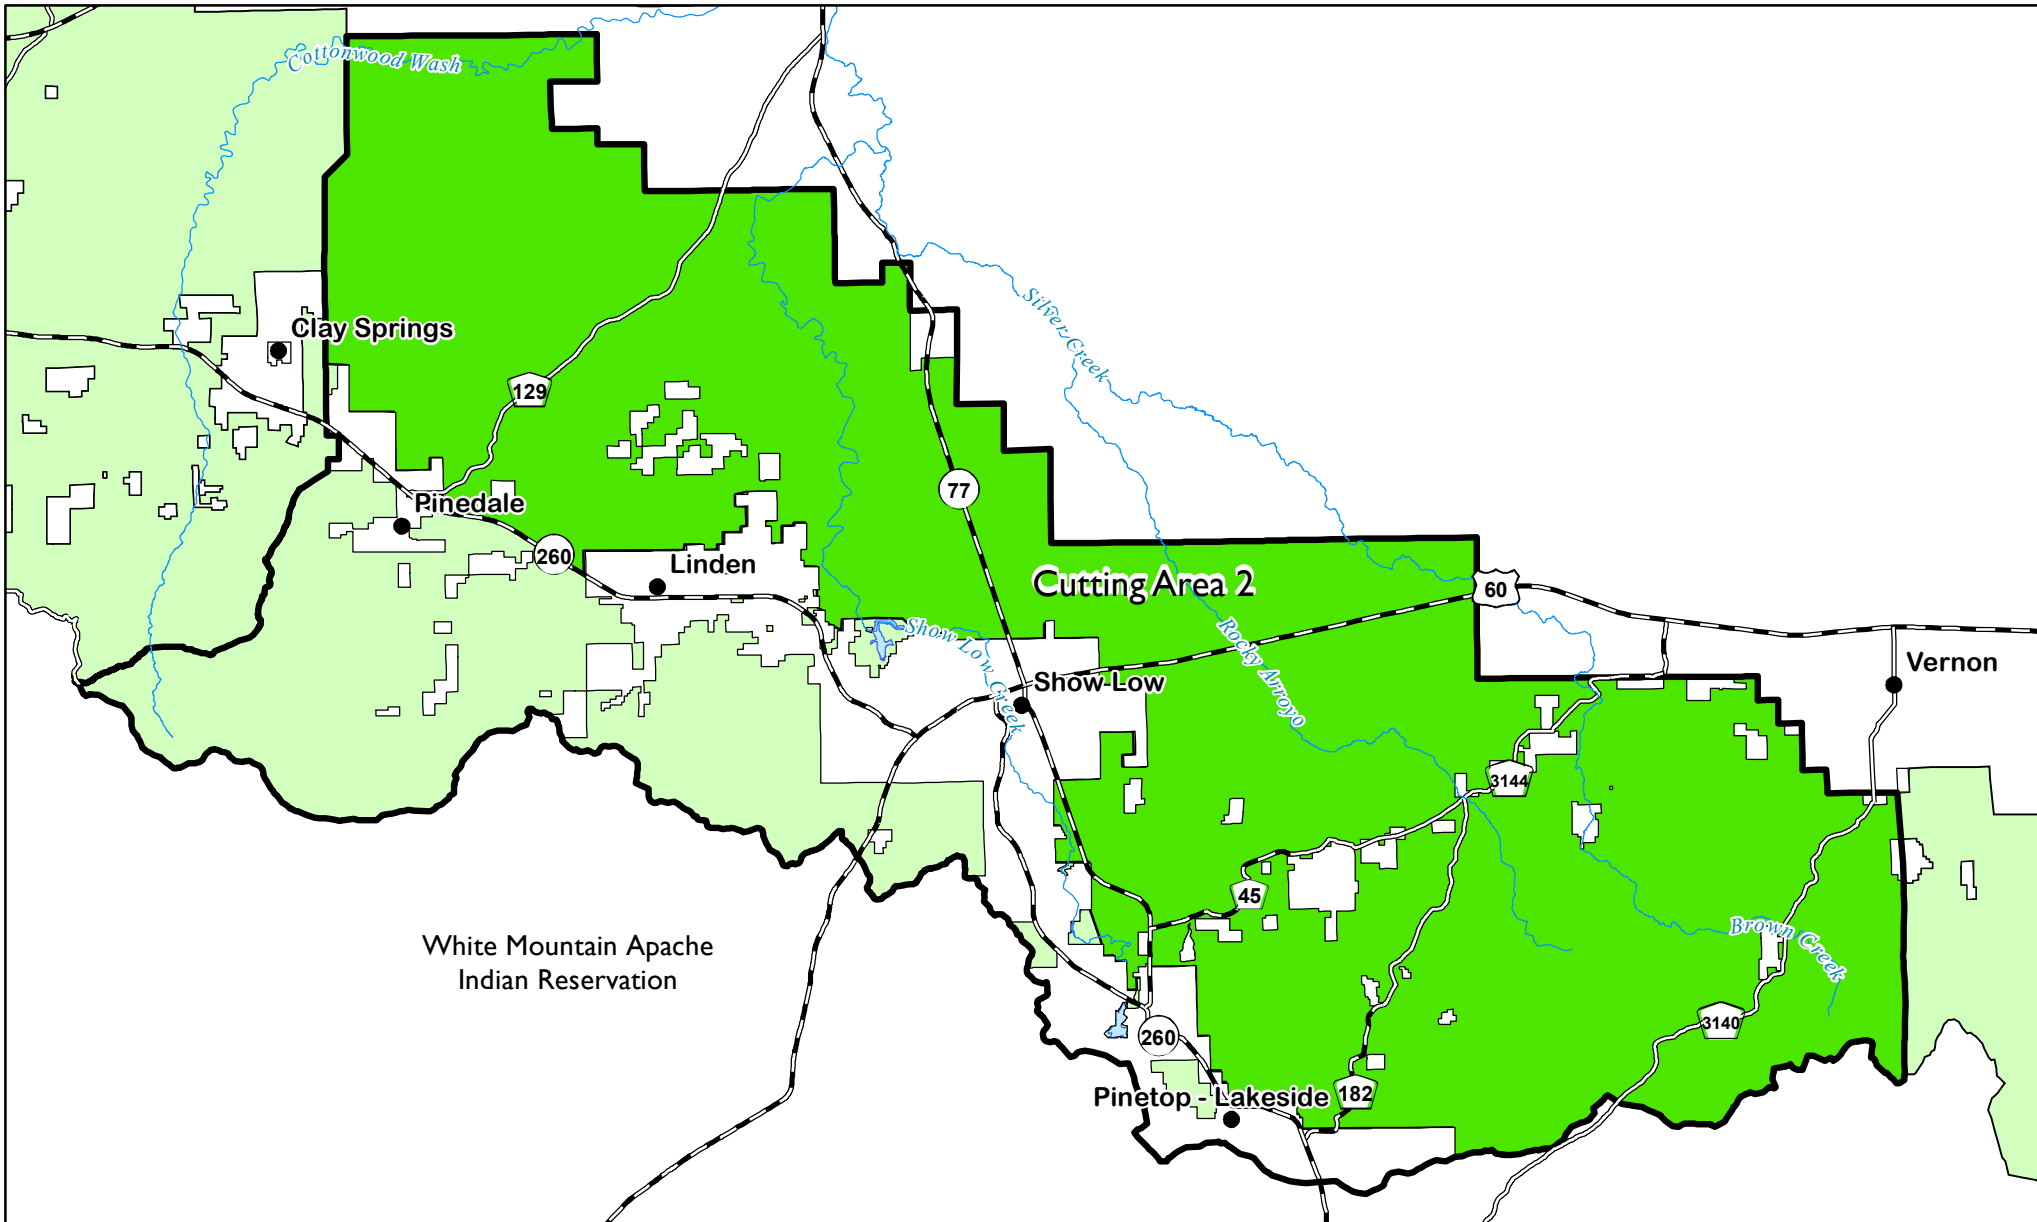

2018 Christmas Tree Cutting Area #2

Apache-Sitgreaves National Forests - Lakeside Ranger District

Permit Information

No Cutting on Private Land
 Cut in Designated Area Only
 Ponderosa Pine, Pinyon Pine, Juniper or Fir
Forest roads are NOT PLOWED. Roads may be snow packed, dangerous or inaccessible