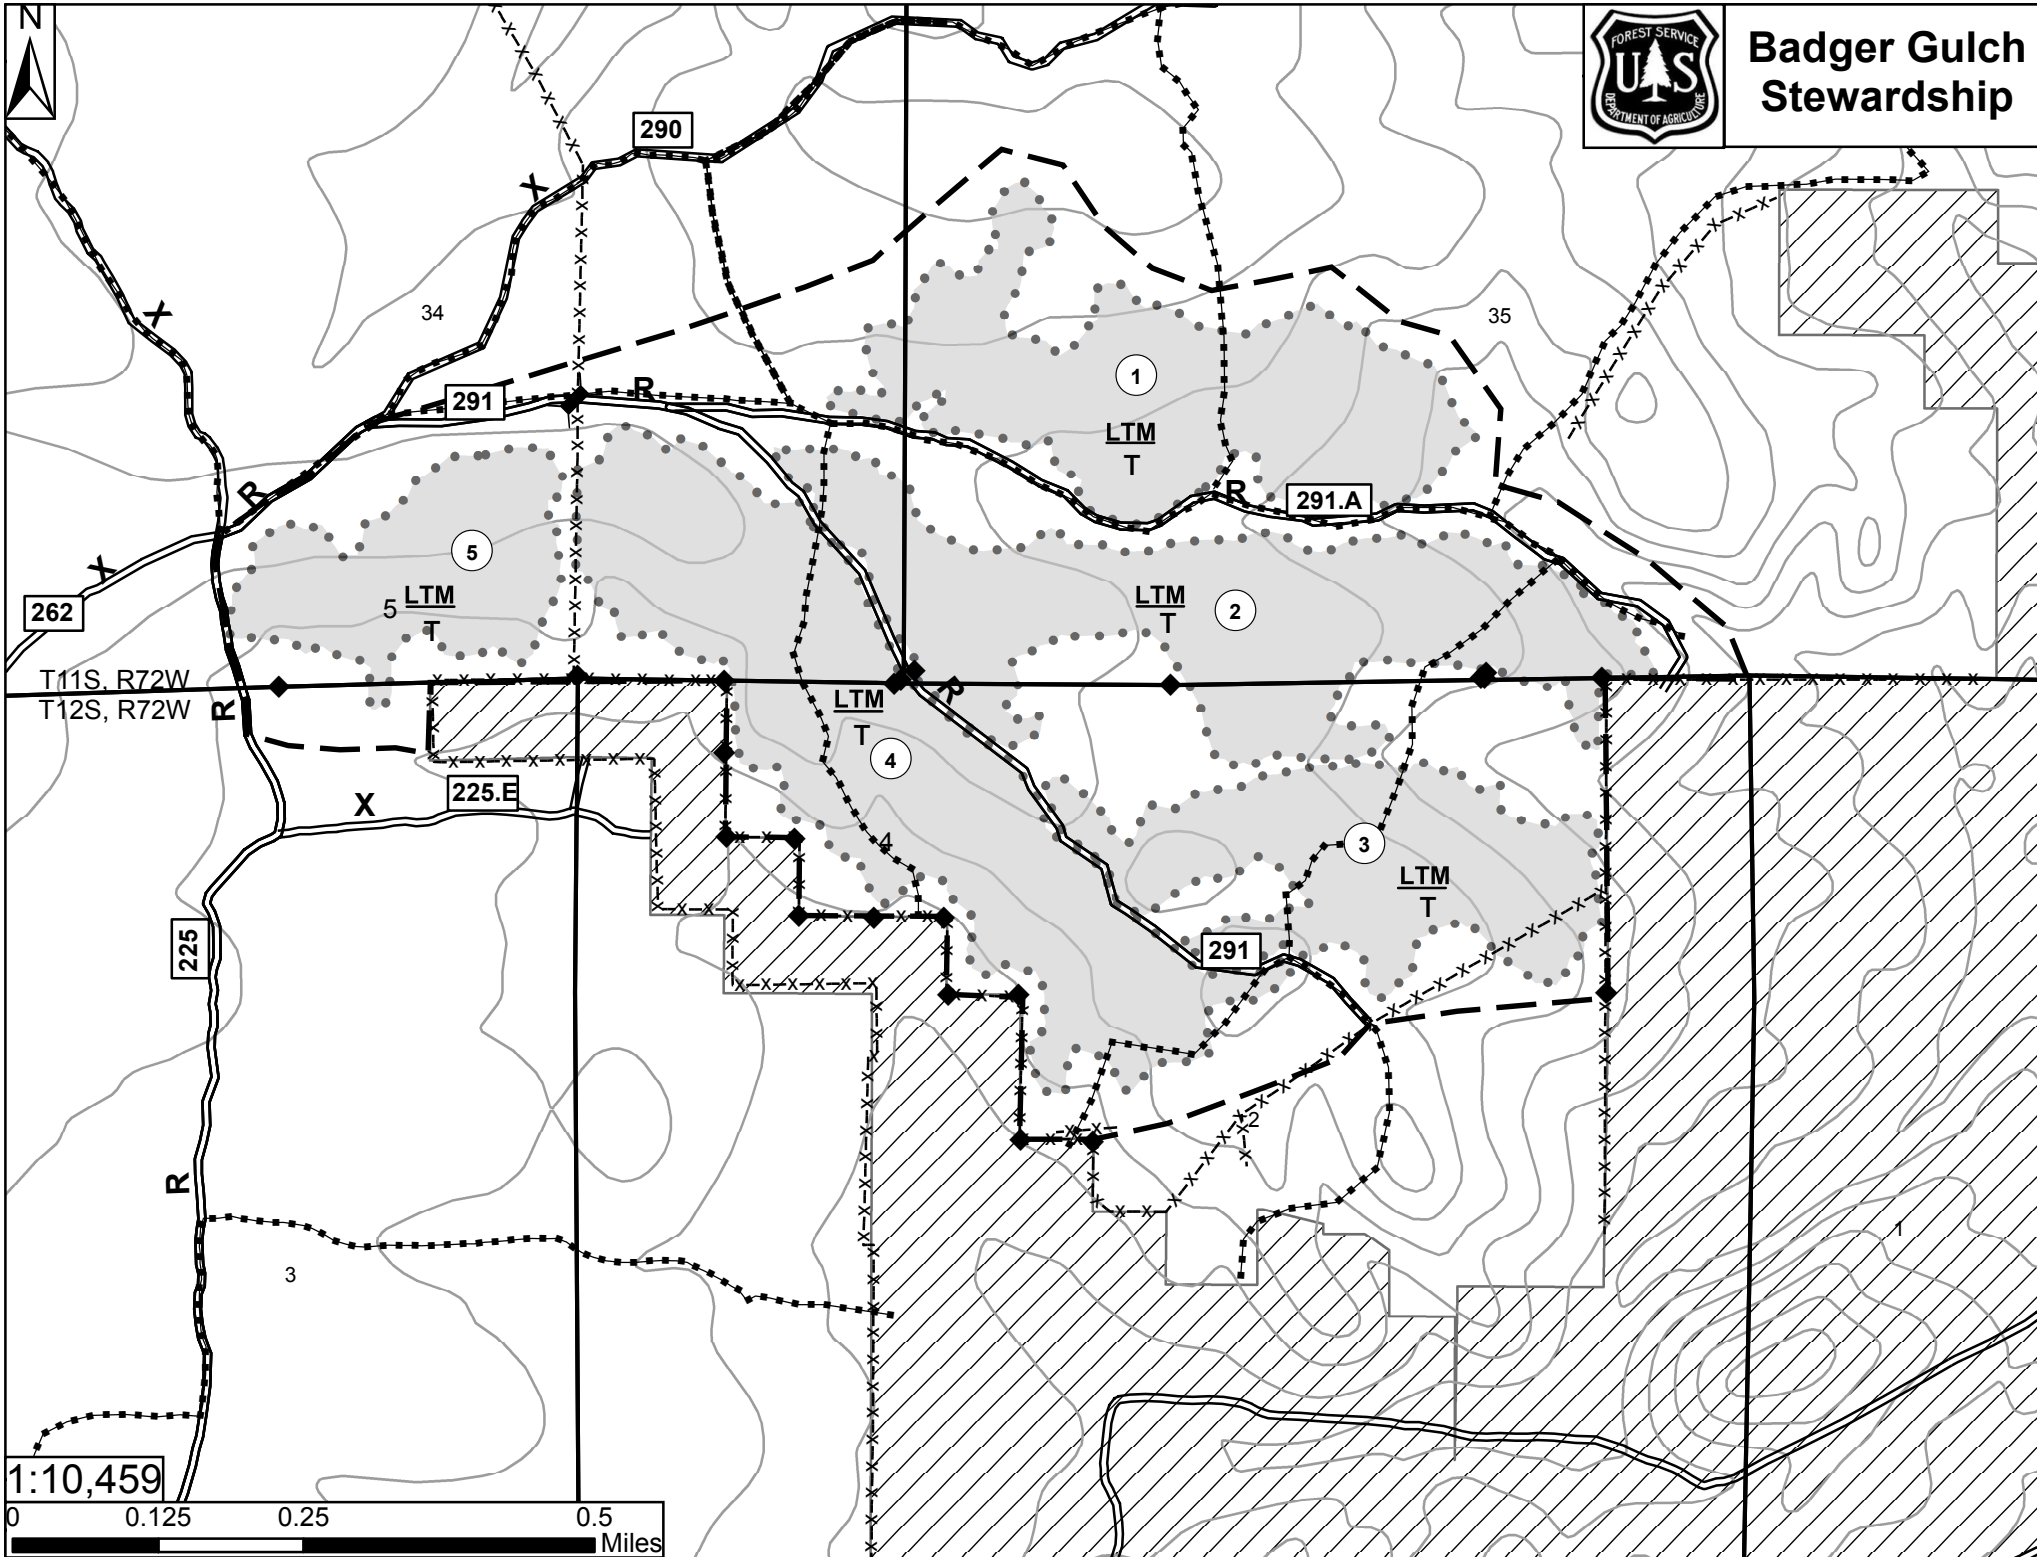

# Badger Gulch Stewardship

1:10,459