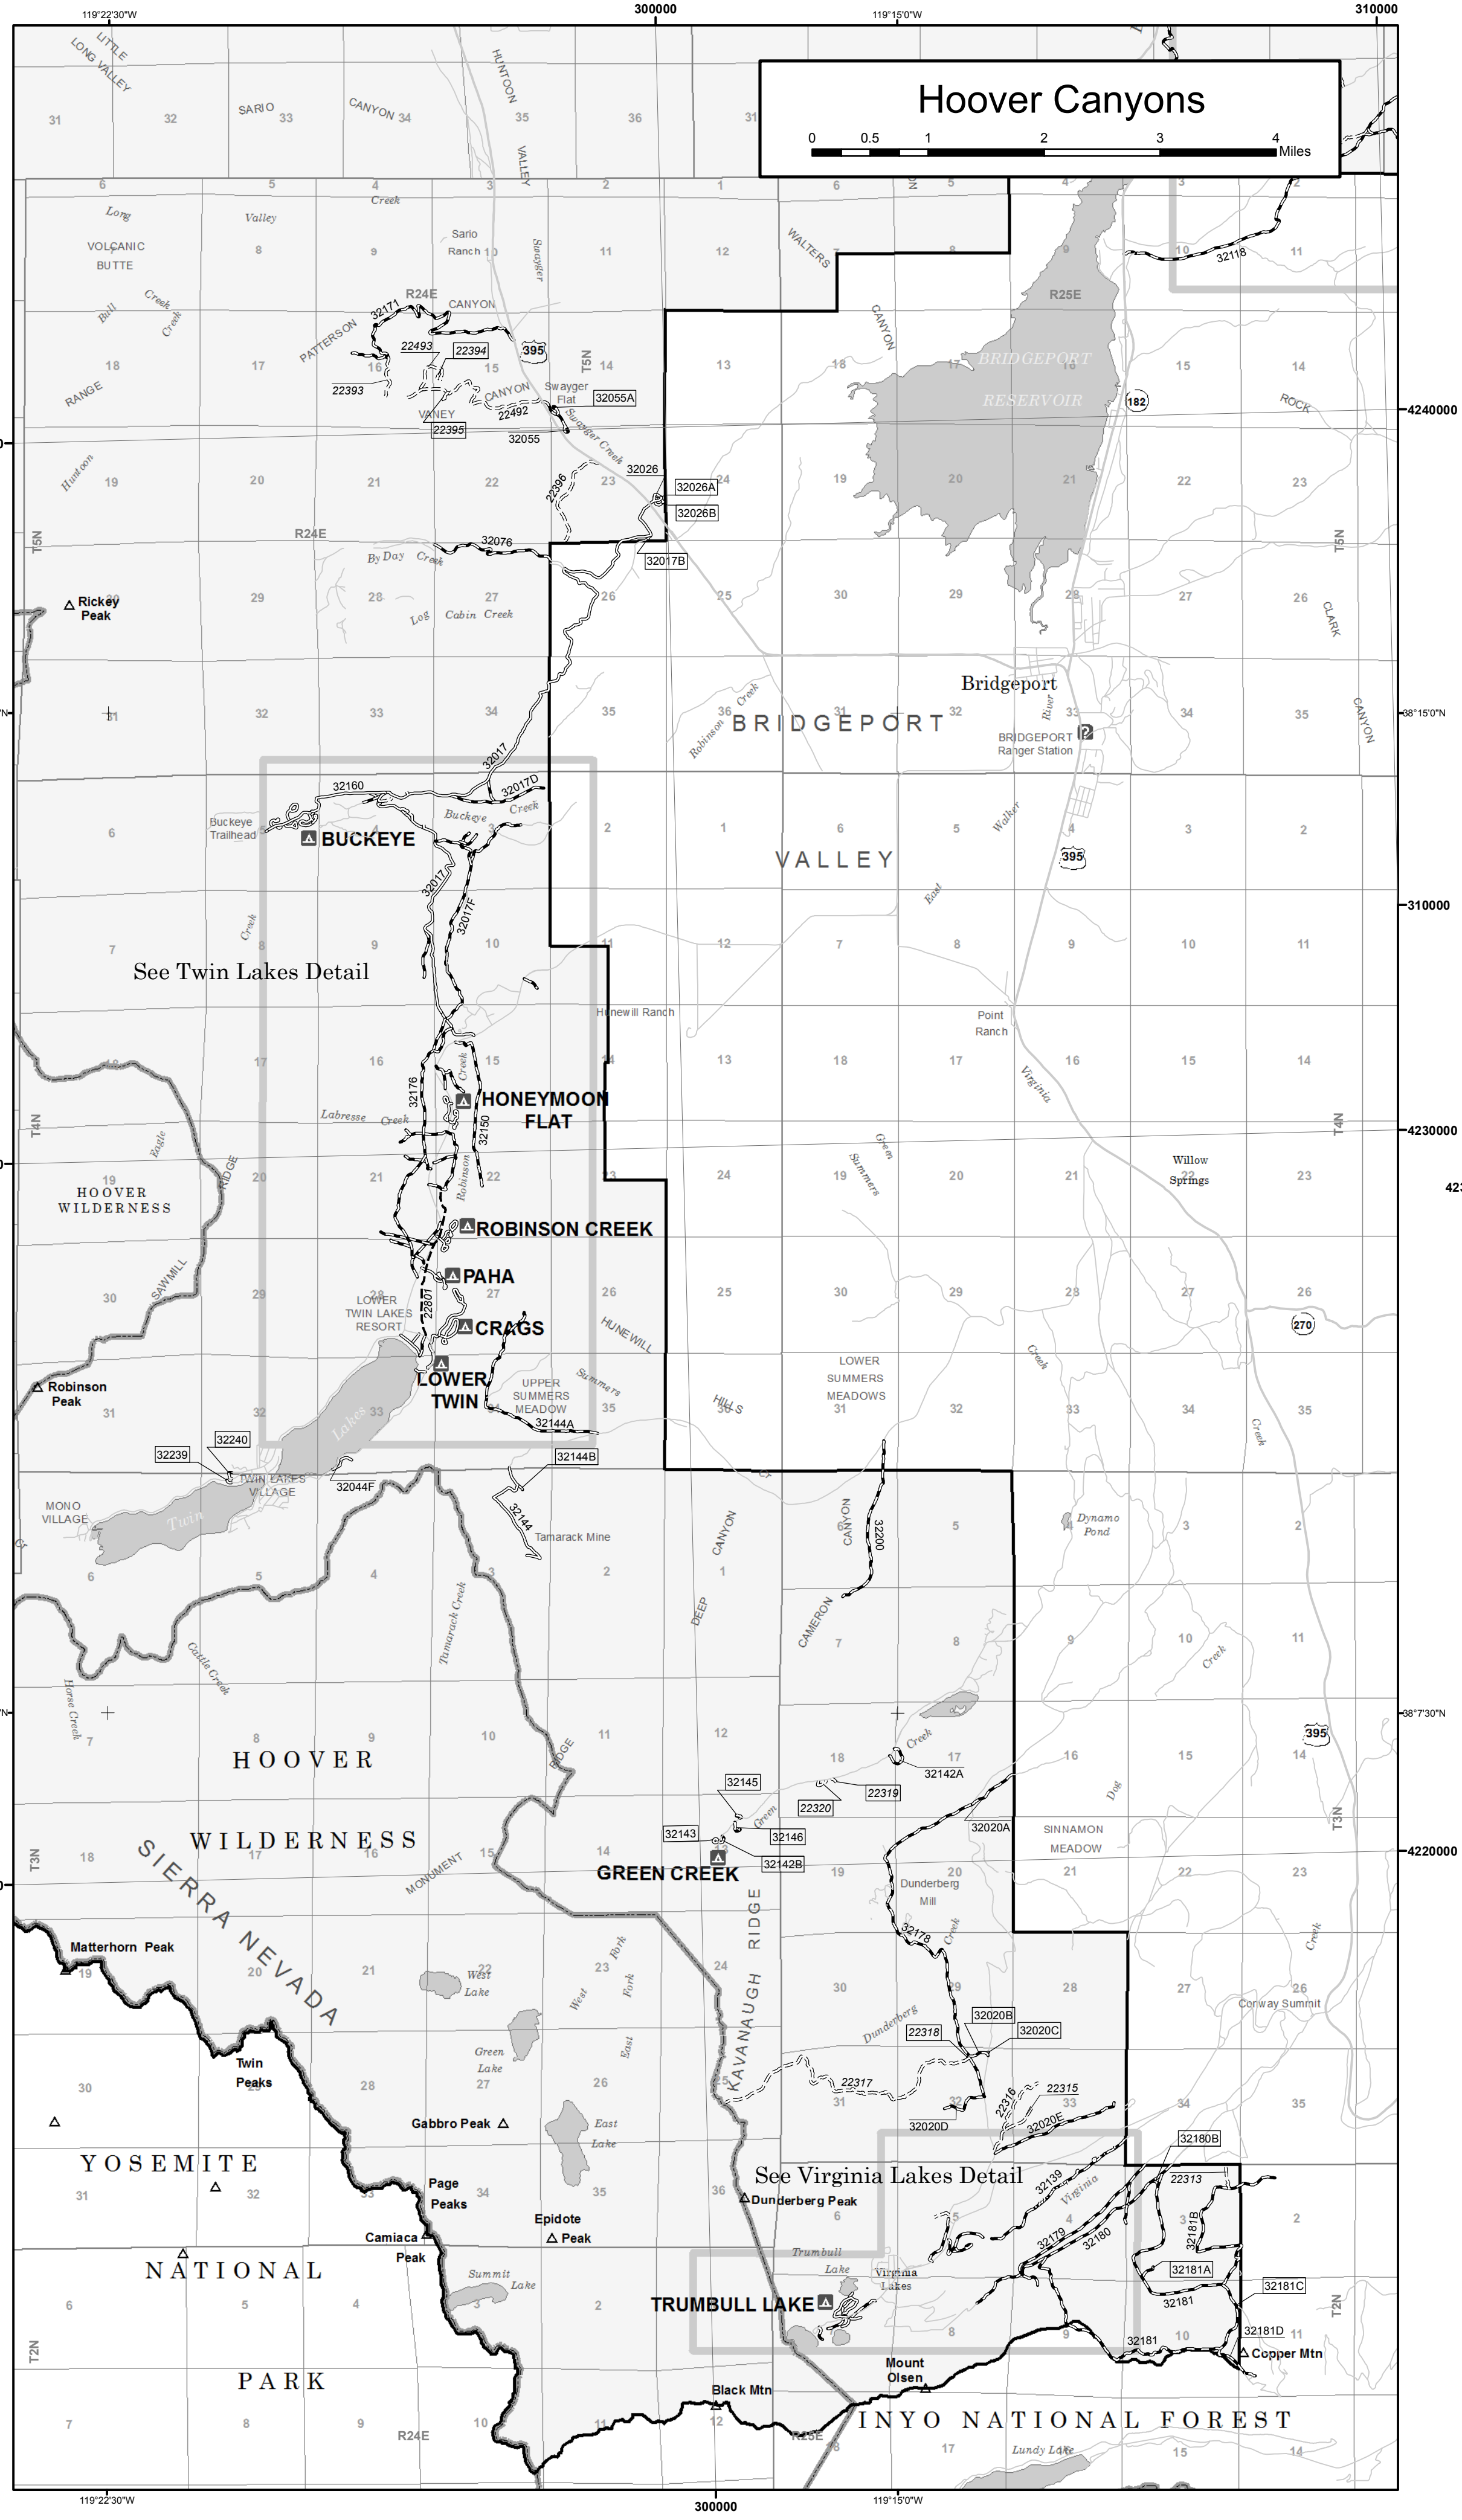

Bridgeport Ranger District