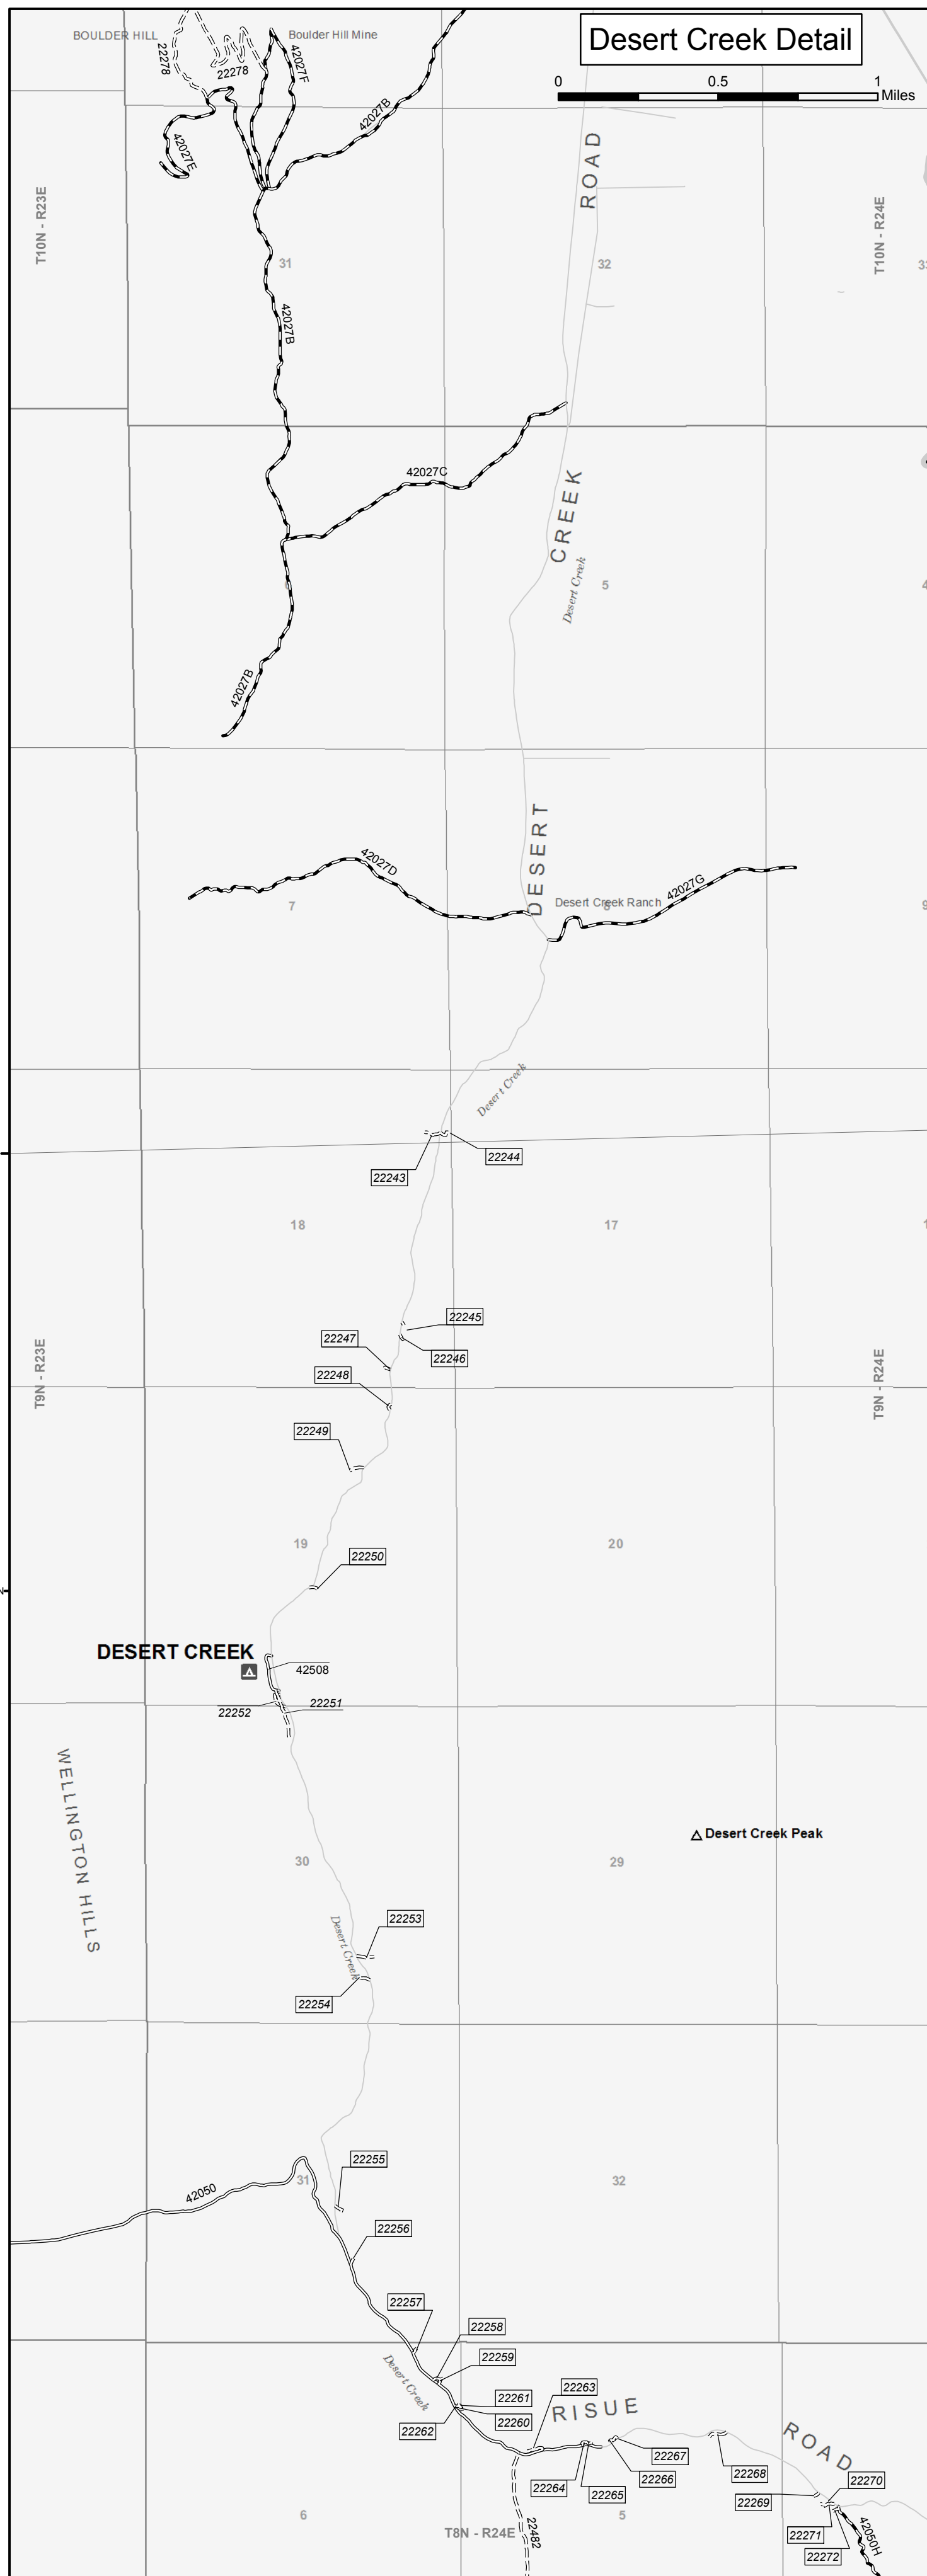

Bridgeport Ranger District

Designations for Short Routes		
Route #	Route Designation	Length (ft)
42193D	Road open to all Vehicles, Yearlong	320
32127B	Road open to all Vehicles, Yearlong	281
32243A	Road open to all Vehicles, Yearlong	217
32118B	Road open to all Vehicles, Yearlong	356
22304	Trail open to all vehicles, Yearlong	191
22266	Trail open to all vehicles, Yearlong	84
22260	Trail open to all vehicles, Yearlong	213
22257	Trail open to all vehicles, Yearlong	104
22250	Trail open to all vehicles, Yearlong	150
22249	Trail open to all vehicles, Yearlong	247
22247	Trail open to all vehicles, Yearlong	117
22245	Trail open to all vehicles, Yearlong	63
22258	Trail open to all vehicles, Yearlong	167
22259	Trail open to all vehicles, Yearlong	79
22246	Trail open to all vehicles, Yearlong	114
22253	Trail open to all vehicles, Yearlong	301
22262	Trail open to all vehicles, Yearlong	49
22268	Trail open to all vehicles, Yearlong	321
22272	Trail open to all vehicles, Yearlong	109
22264	Trail open to all vehicles, Yearlong	178
22271	Trail open to all vehicles, Yearlong	250
22269	Trail open to all vehicles, Yearlong	98
22267	Trail open to all vehicles, Yearlong	113
22261	Trail open to all vehicles, Yearlong	158
22311	Trail open to all vehicles, Yearlong	356
22301	Trail open to all vehicles, Yearlong	365
22256	Trail open to all vehicles, Yearlong	118
22255	Trail open to all vehicles, Yearlong	179
22248	Trail open to all vehicles, Yearlong	122
22308	Trail open to all vehicles, Yearlong	160
22270	Trail open to all vehicles, Yearlong	36
22265	Trail open to all vehicles, Yearlong	59
22244	Trail open to all vehicles, Yearlong	209
22263	Trail open to all vehicles, Yearlong	308
22254	Trail open to all vehicles, Yearlong	186
22243	Trail open to all vehicles, Yearlong	283