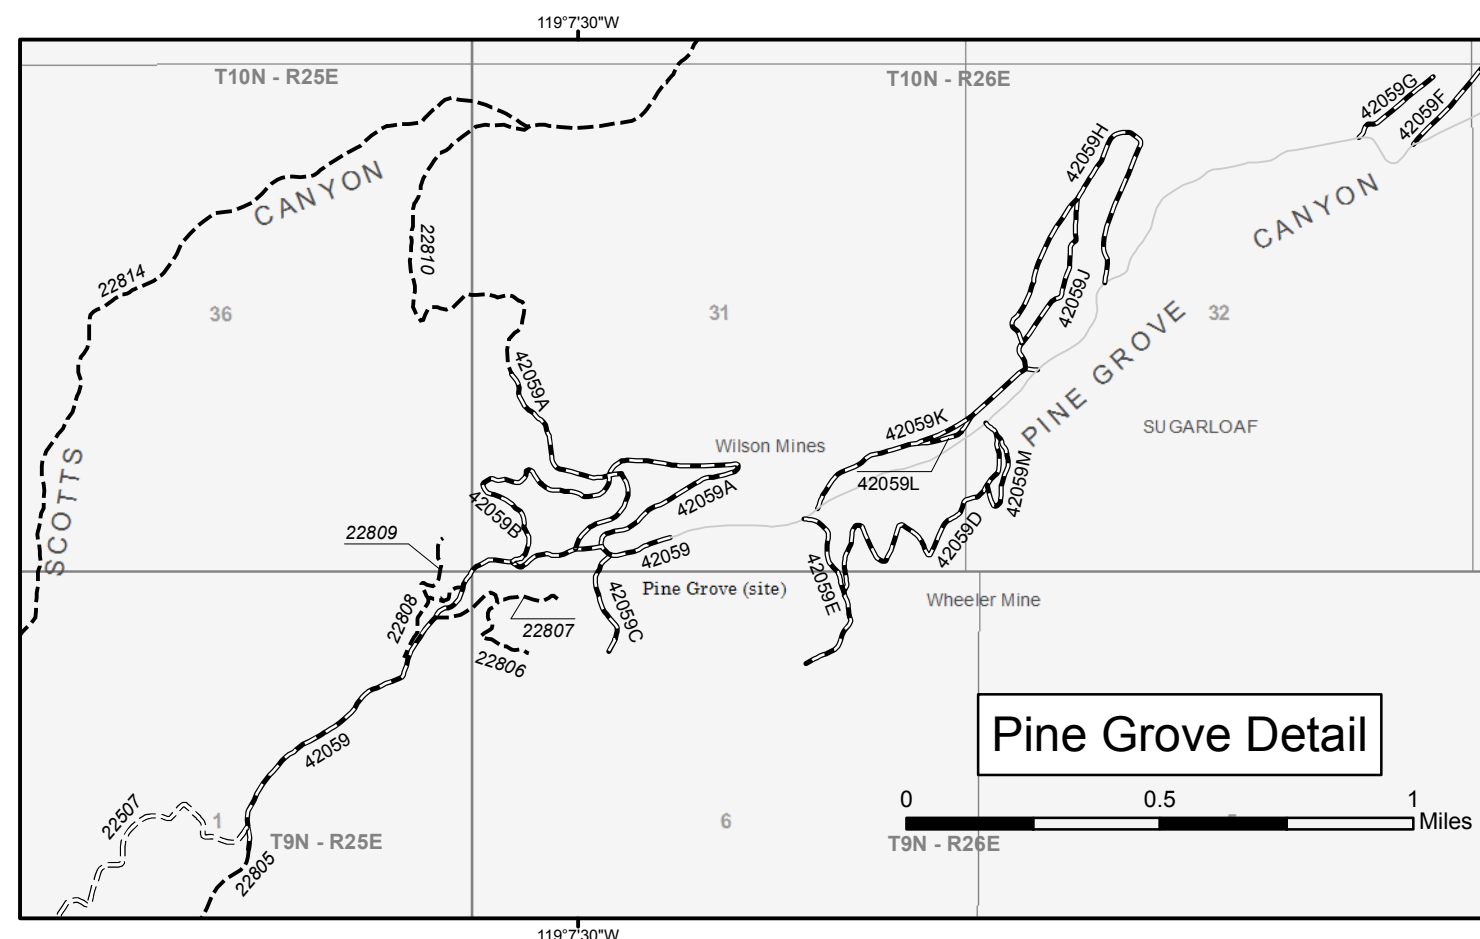

Bridgeport Ranger District

Designations for Short Routes		
Route #	Route Designation	Length (ft)
42193D	Road open to all Vehicles, Yearlong	320
32127B	Road open to all Vehicles, Yearlong	281
32243A	Road open to all Vehicles, Yearlong	217
32118B	Road open to all Vehicles, Yearlong	356
22304	Trail open to all vehicles, Yearlong	191
22266	Trail open to all vehicles, Yearlong	84
22260	Trail open to all vehicles, Yearlong	213
22257	Trail open to all vehicles, Yearlong	104
22250	Trail open to all vehicles, Yearlong	150
22249	Trail open to all vehicles, Yearlong	247
22247	Trail open to all vehicles, Yearlong	117
22245	Trail open to all vehicles, Yearlong	63
22258	Trail open to all vehicles, Yearlong	167
22259	Trail open to all vehicles, Yearlong	79
22246	Trail open to all vehicles, Yearlong	114
22253	Trail open to all vehicles, Yearlong	301
22262	Trail open to all vehicles, Yearlong	49
22268	Trail open to all vehicles, Yearlong	321
22272	Trail open to all vehicles, Yearlong	109
22264	Trail open to all vehicles, Yearlong	178
22271	Trail open to all vehicles, Yearlong	250
22269	Trail open to all vehicles, Yearlong	98
22267	Trail open to all vehicles, Yearlong	113
22261	Trail open to all vehicles, Yearlong	158
22311	Trail open to all vehicles, Yearlong	356
22301	Trail open to all vehicles, Yearlong	365
22256	Trail open to all vehicles, Yearlong	118
22255	Trail open to all vehicles, Yearlong	179
22248	Trail open to all vehicles, Yearlong	122
22308	Trail open to all vehicles, Yearlong	160
22270	Trail open to all vehicles, Yearlong	36
22265	Trail open to all vehicles, Yearlong	59
22244	Trail open to all vehicles, Yearlong	209
22263	Trail open to all vehicles, Yearlong	308
22254	Trail open to all vehicles, Yearlong	186
22243	Trail open to all vehicles, Yearlong	283