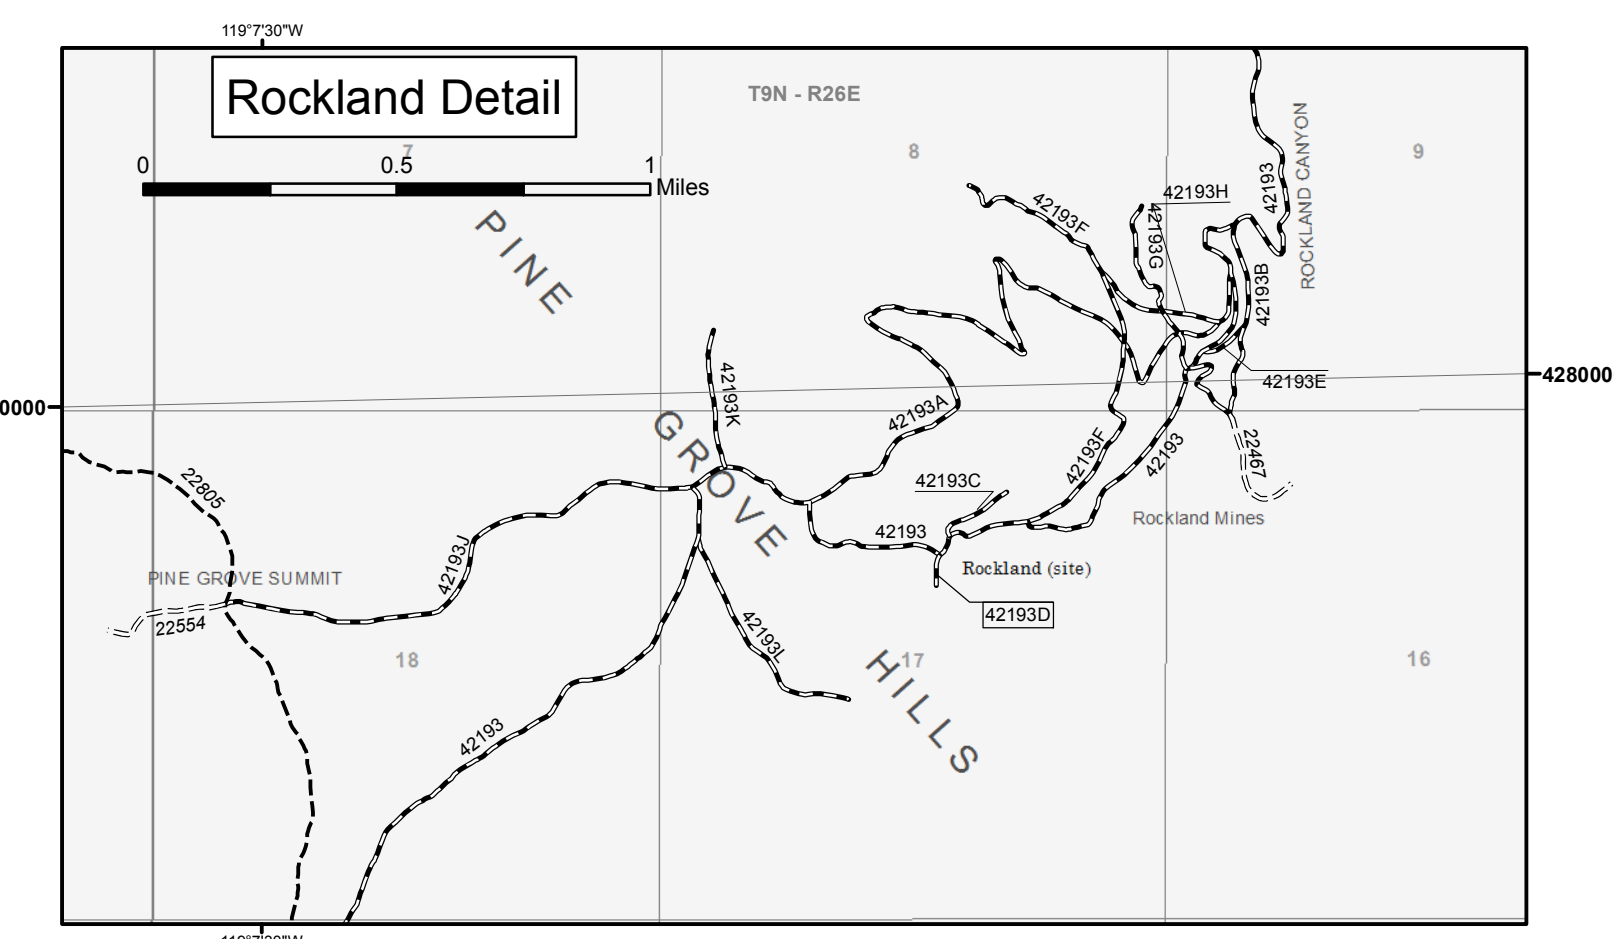

Bridgeport Ranger District

Designations for Short Routes		
Route #	Route Designation	Length (ft)
42193D	Road open to all Vehicles, Yearlong	320
32127B	Road open to all Vehicles, Yearlong	281
32243A	Road open to all Vehicles, Yearlong	217
32118B	Road open to all Vehicles, Yearlong	356
22304	Trail open to all vehicles, Yearlong	191
22266	Trail open to all vehicles, Yearlong	84
22260	Trail open to all vehicles, Yearlong	213
22257	Trail open to all vehicles, Yearlong	104
22250	Trail open to all vehicles, Yearlong	150
22249	Trail open to all vehicles, Yearlong	247
22247	Trail open to all vehicles, Yearlong	117
22245	Trail open to all vehicles, Yearlong	63
22258	Trail open to all vehicles, Yearlong	167
22259	Trail open to all vehicles, Yearlong	79
22246	Trail open to all vehicles, Yearlong	114
22253	Trail open to all vehicles, Yearlong	301
22262	Trail open to all vehicles, Yearlong	49
22268	Trail open to all vehicles, Yearlong	321
22272	Trail open to all vehicles, Yearlong	109
22264	Trail open to all vehicles, Yearlong	178
22271	Trail open to all vehicles, Yearlong	250
22269	Trail open to all vehicles, Yearlong	98
22267	Trail open to all vehicles, Yearlong	113
22261	Trail open to all vehicles, Yearlong	158
22311	Trail open to all vehicles, Yearlong	356
22301	Trail open to all vehicles, Yearlong	365
22256	Trail open to all vehicles, Yearlong	118
22255	Trail open to all vehicles, Yearlong	179
22248	Trail open to all vehicles, Yearlong	122
22308	Trail open to all vehicles, Yearlong	160
22270	Trail open to all vehicles, Yearlong	36
22265	Trail open to all vehicles, Yearlong	59
22244	Trail open to all vehicles, Yearlong	209
22263	Trail open to all vehicles, Yearlong	308
22254	Trail open to all vehicles, Yearlong	186
22243	Trail open to all vehicles, Yearlong	283