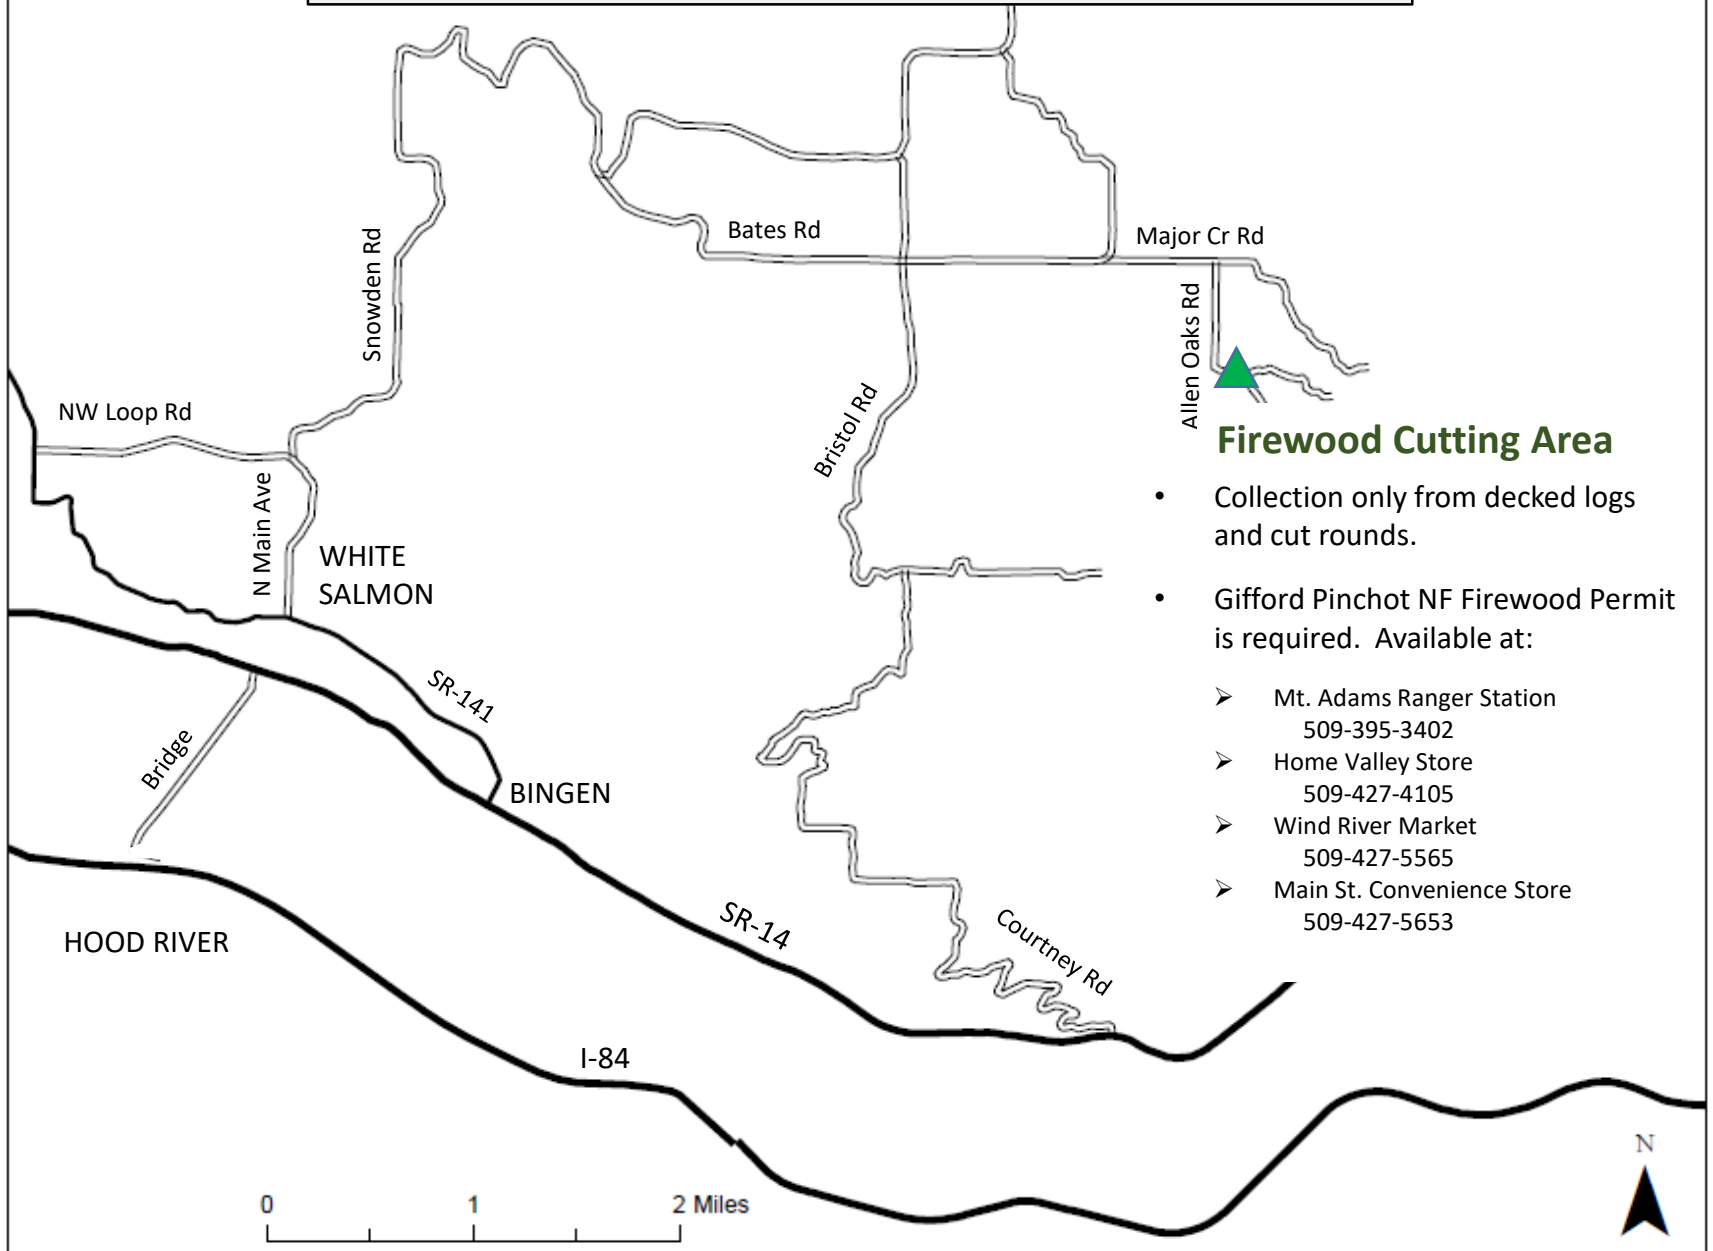

Tracy Hill Firewood Collection Area CRGNSA - GPNF

Firewood Cutting Area

- Collection only from decked logs and cut rounds.
- Gifford Pinchot NF Firewood Permit is required. Available at:
 - Mt. Adams Ranger Station
509-395-3402
 - Home Valley Store
509-427-4105
 - Wind River Market
509-427-5565
 - Main St. Convenience Store
509-427-5653