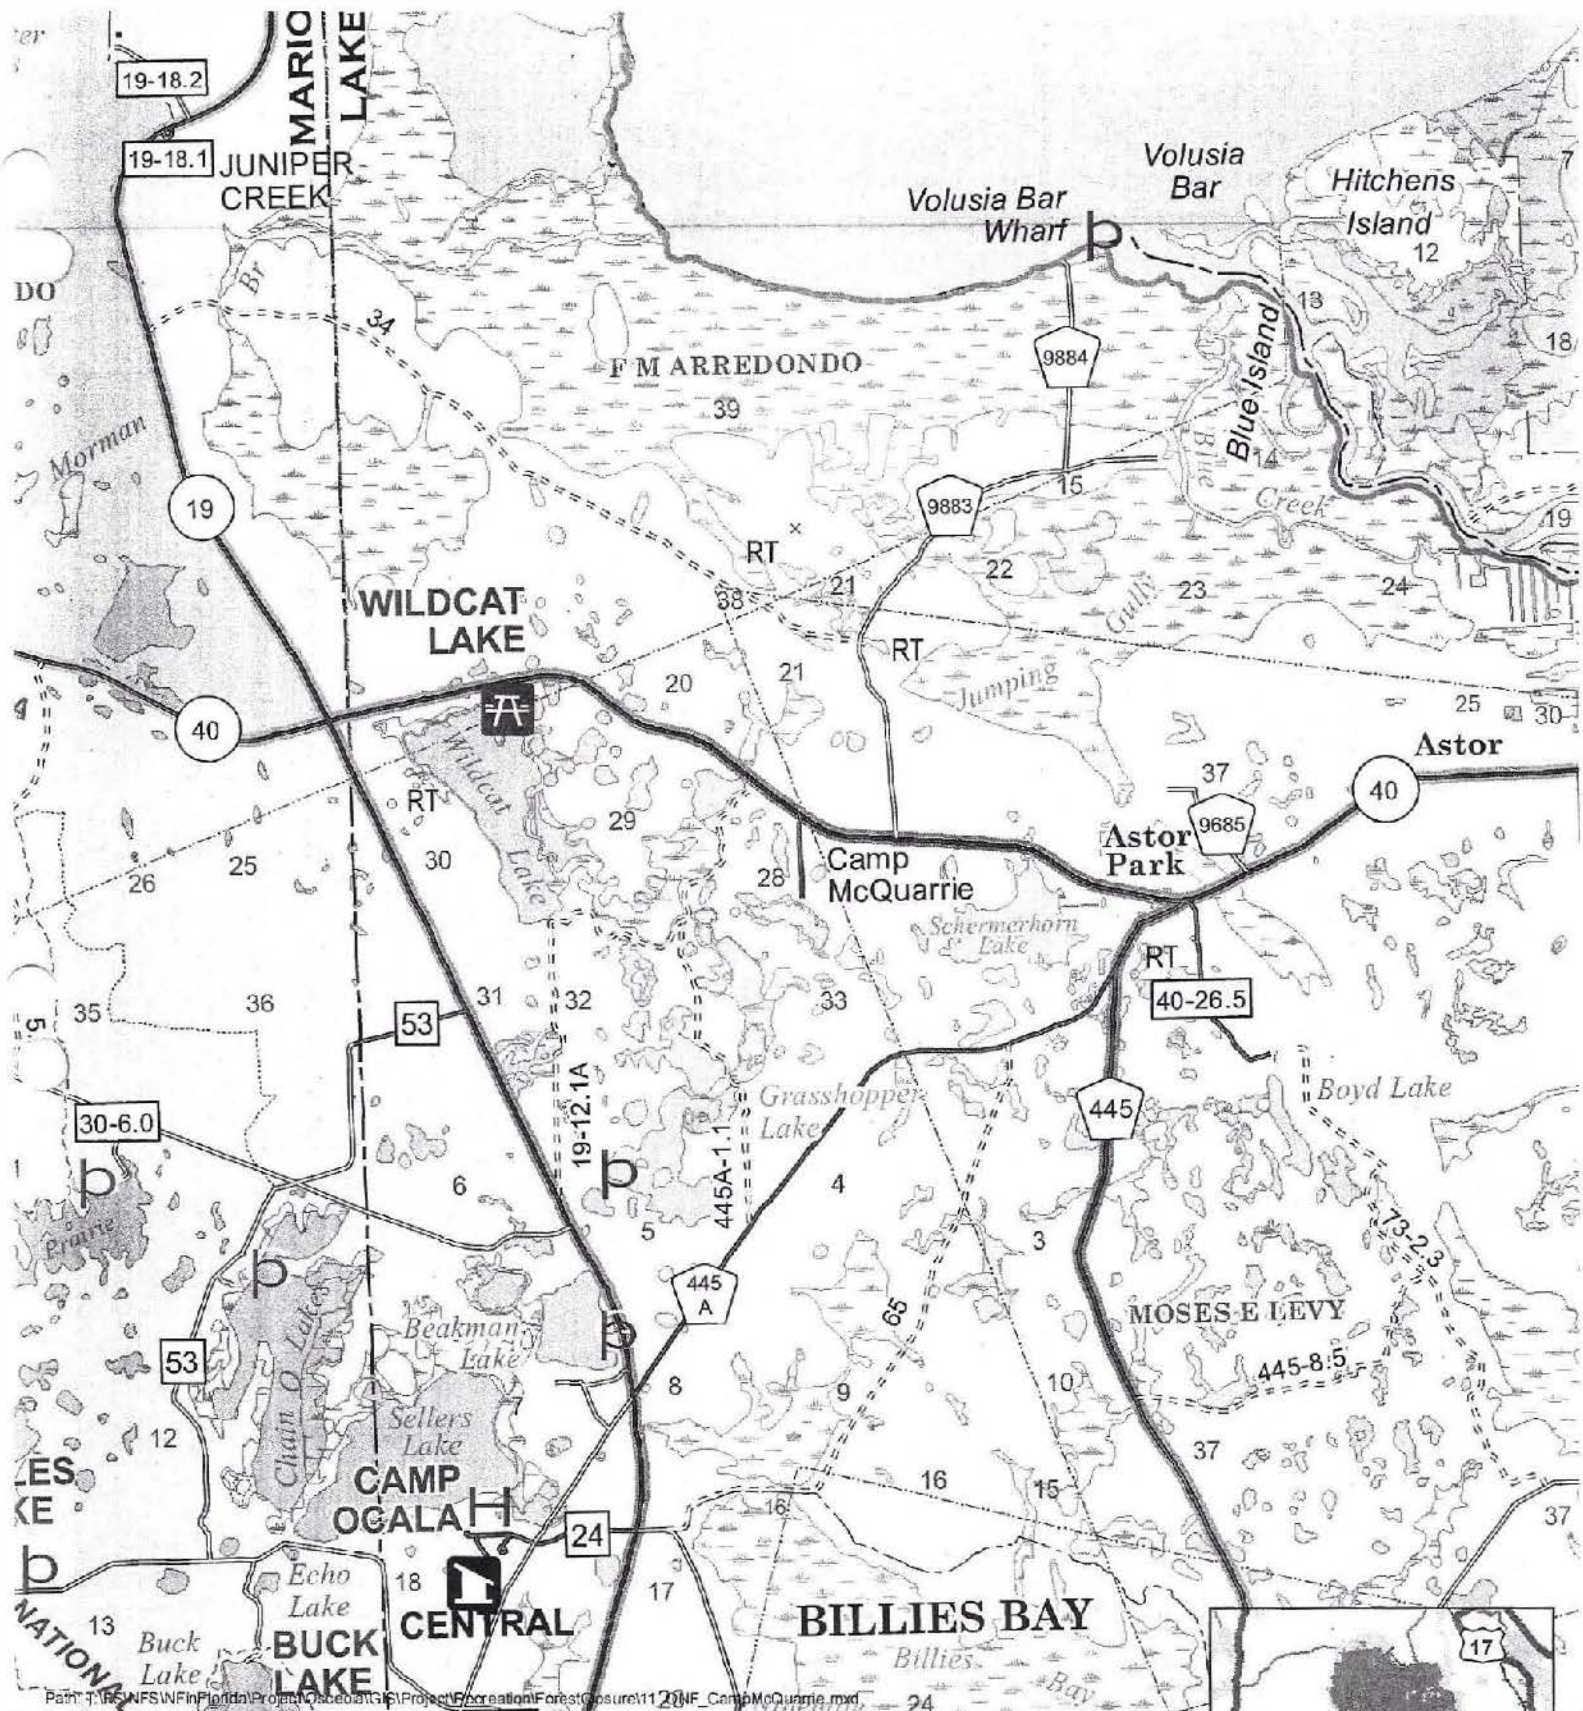

Path: F:\NFS\NFI\Florida\Project\Oseba\GIS\Project\Creation\Forest\Closure\1120\F_CampMcQuarrie.mxd

Ocala National Forest Camp McQuarrie

Legend

- Developed Group Campground - FS
- Developed Group Campground - Non FS
- Launching Ramp
- Other Facility - Forest Service
- Picnic or Rest Area - Forest Service