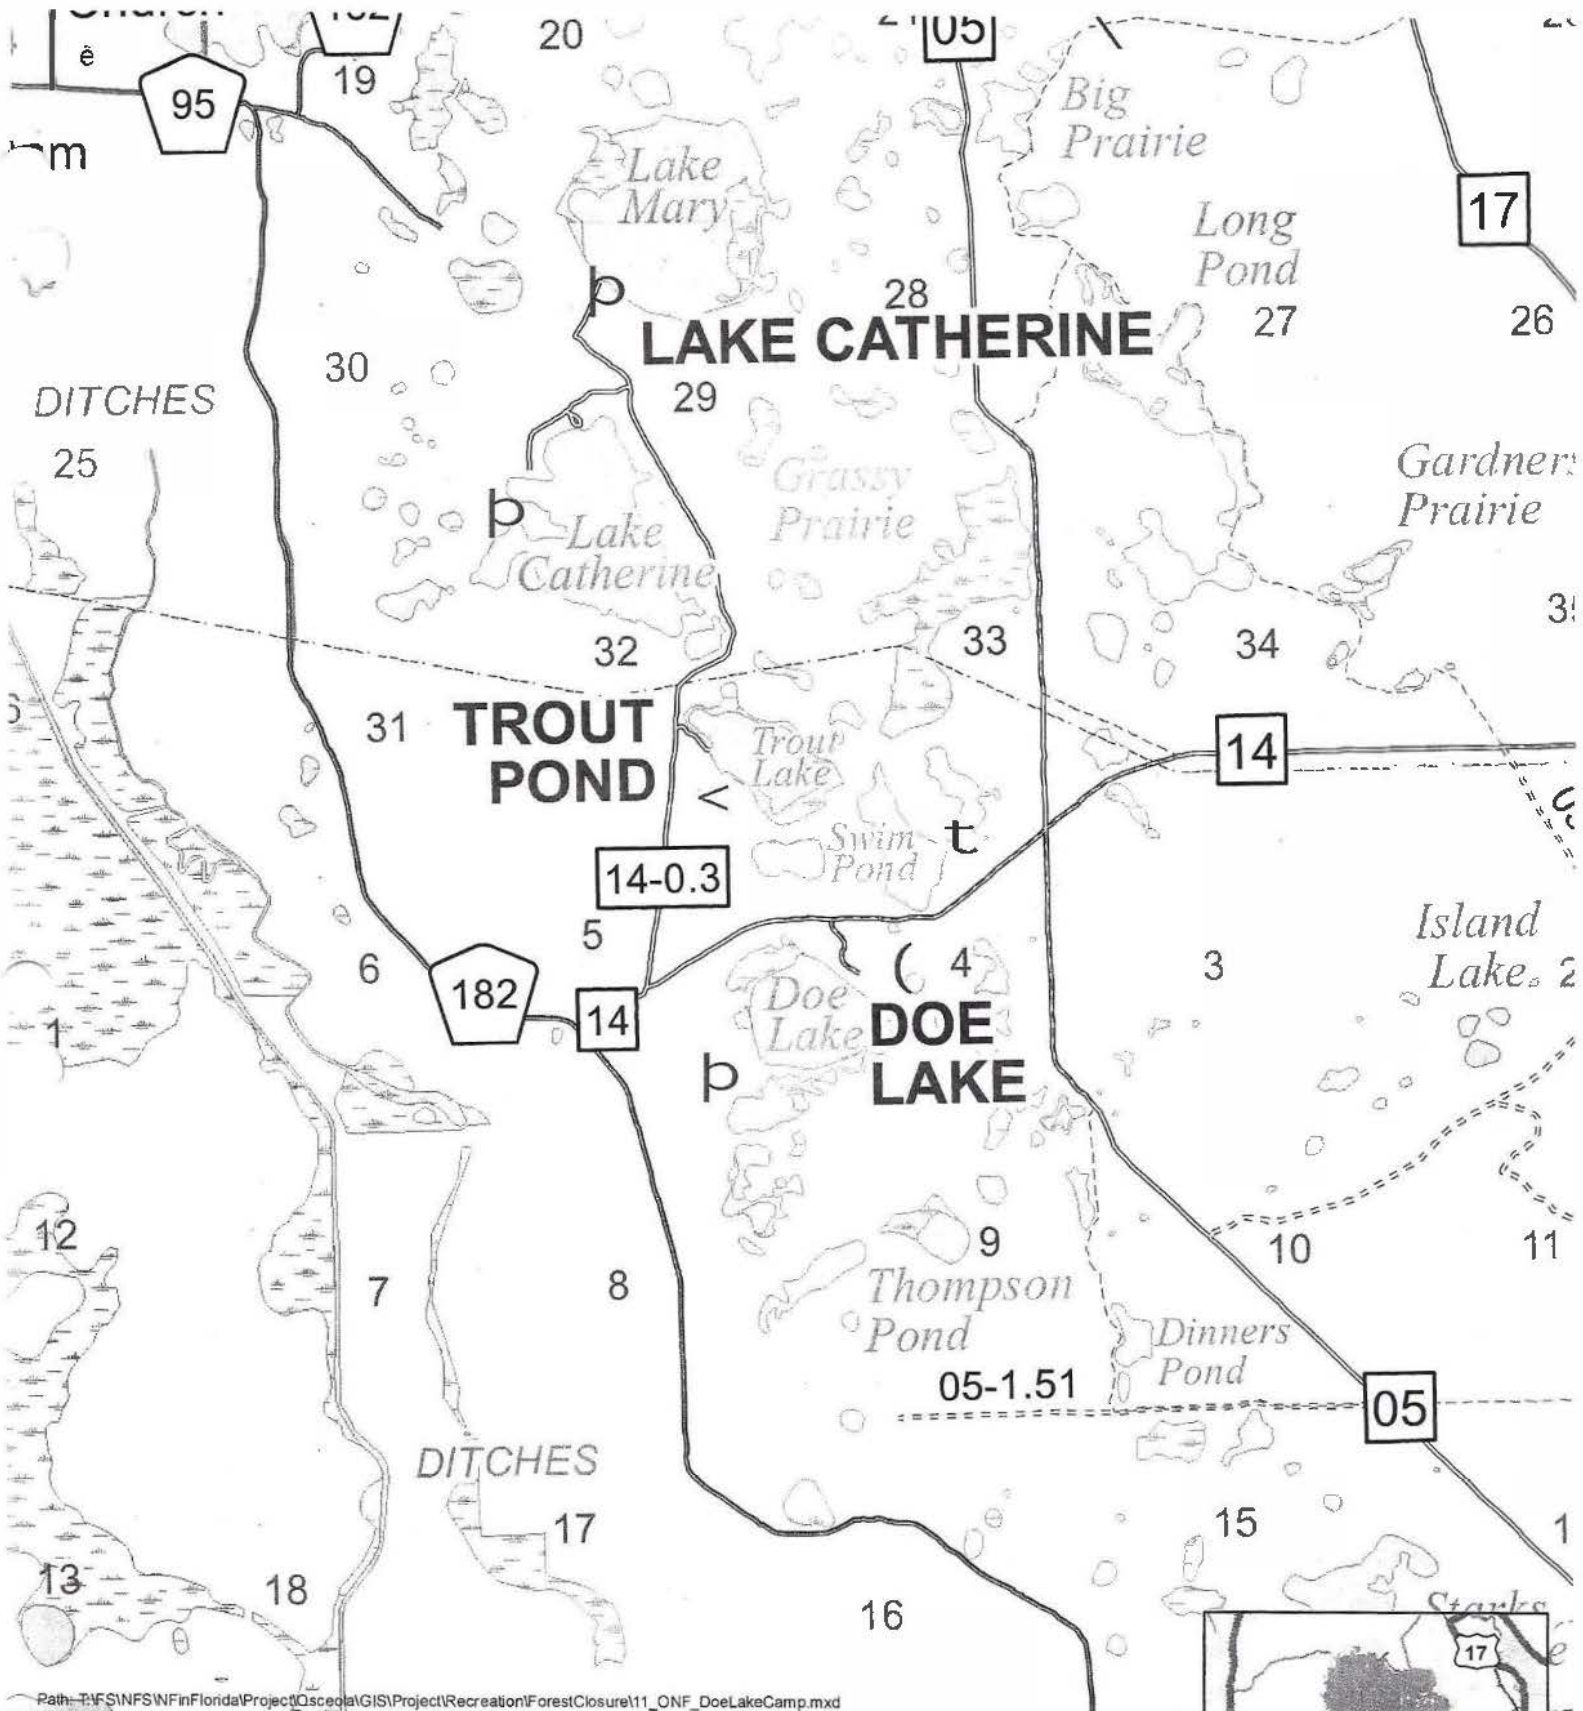

Path: T:\FS\NFS\NFInFlorida\Project\Ocala\GIS\Project\Recreation\ForestClosure\11_ONF_DoeLakeCamp.mxd

Ocala National Forest Doe Lake

1:40,000

Legend

- ( ) Developed Group Campground - FS
- Horseback Riding
- p Launching Ramp
- t Trailhead
- < Forest Service