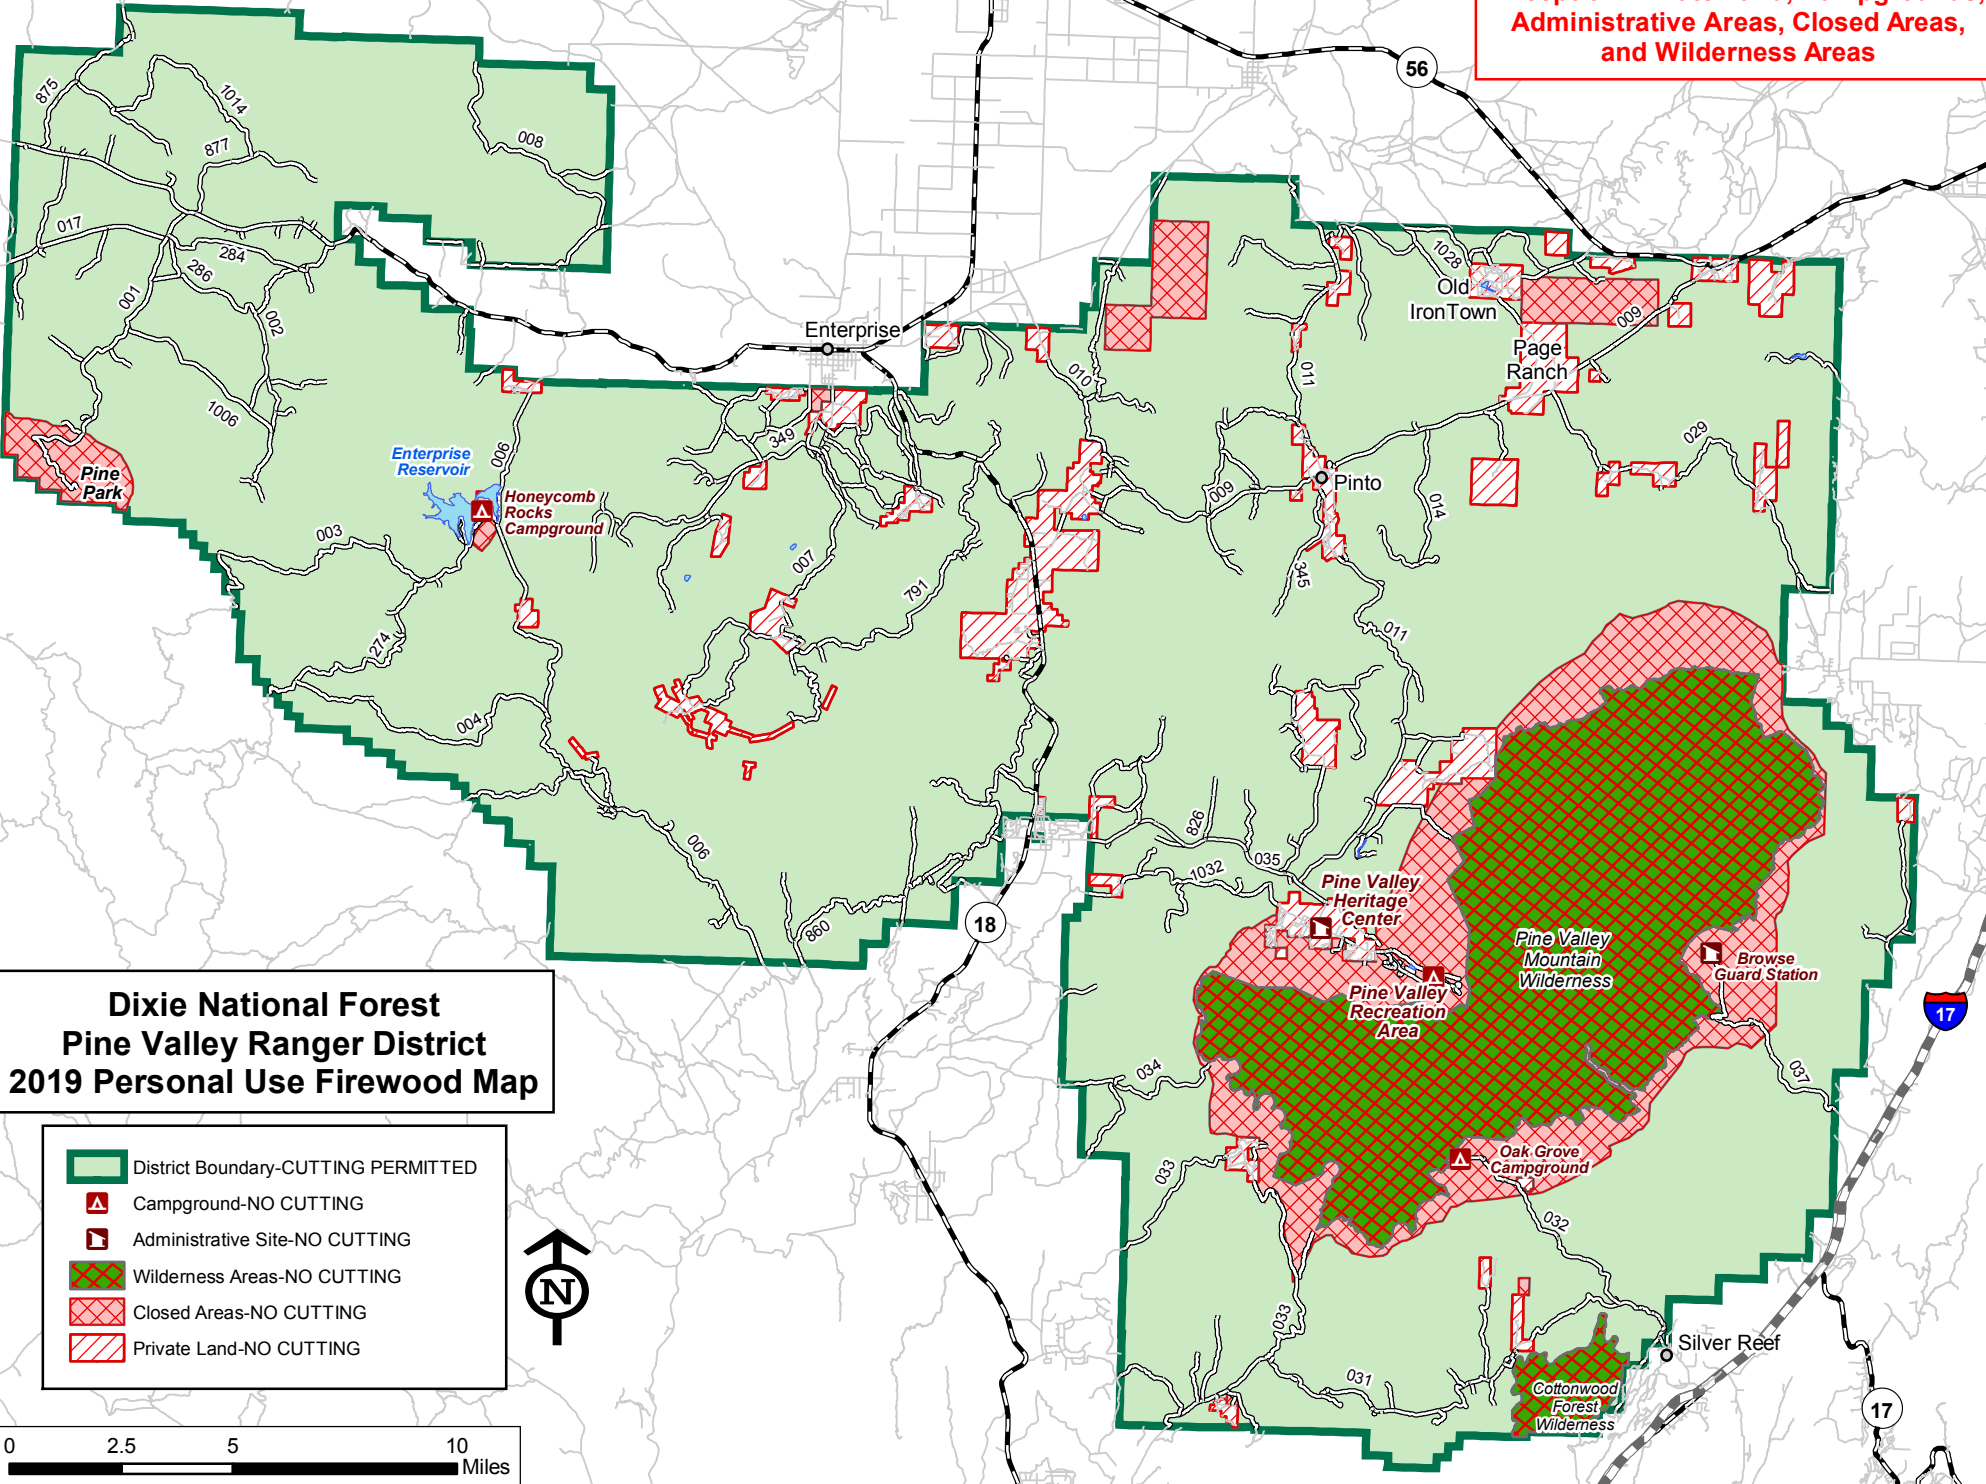

**Cutting Permitted District Wide  
Except on Private Land, Campgrounds,  
Administrative Areas, Closed Areas,  
and Wilderness Areas**

**Dixie National Forest  
Pine Valley Ranger District  
2019 Personal Use Firewood Map**

- District Boundary-CUTTING PERMITTED
- Campground-NO CUTTING
- Administrative Site-NO CUTTING
- Wilderness Areas-NO CUTTING
- Closed Areas-NO CUTTING
- Private Land-NO CUTTING