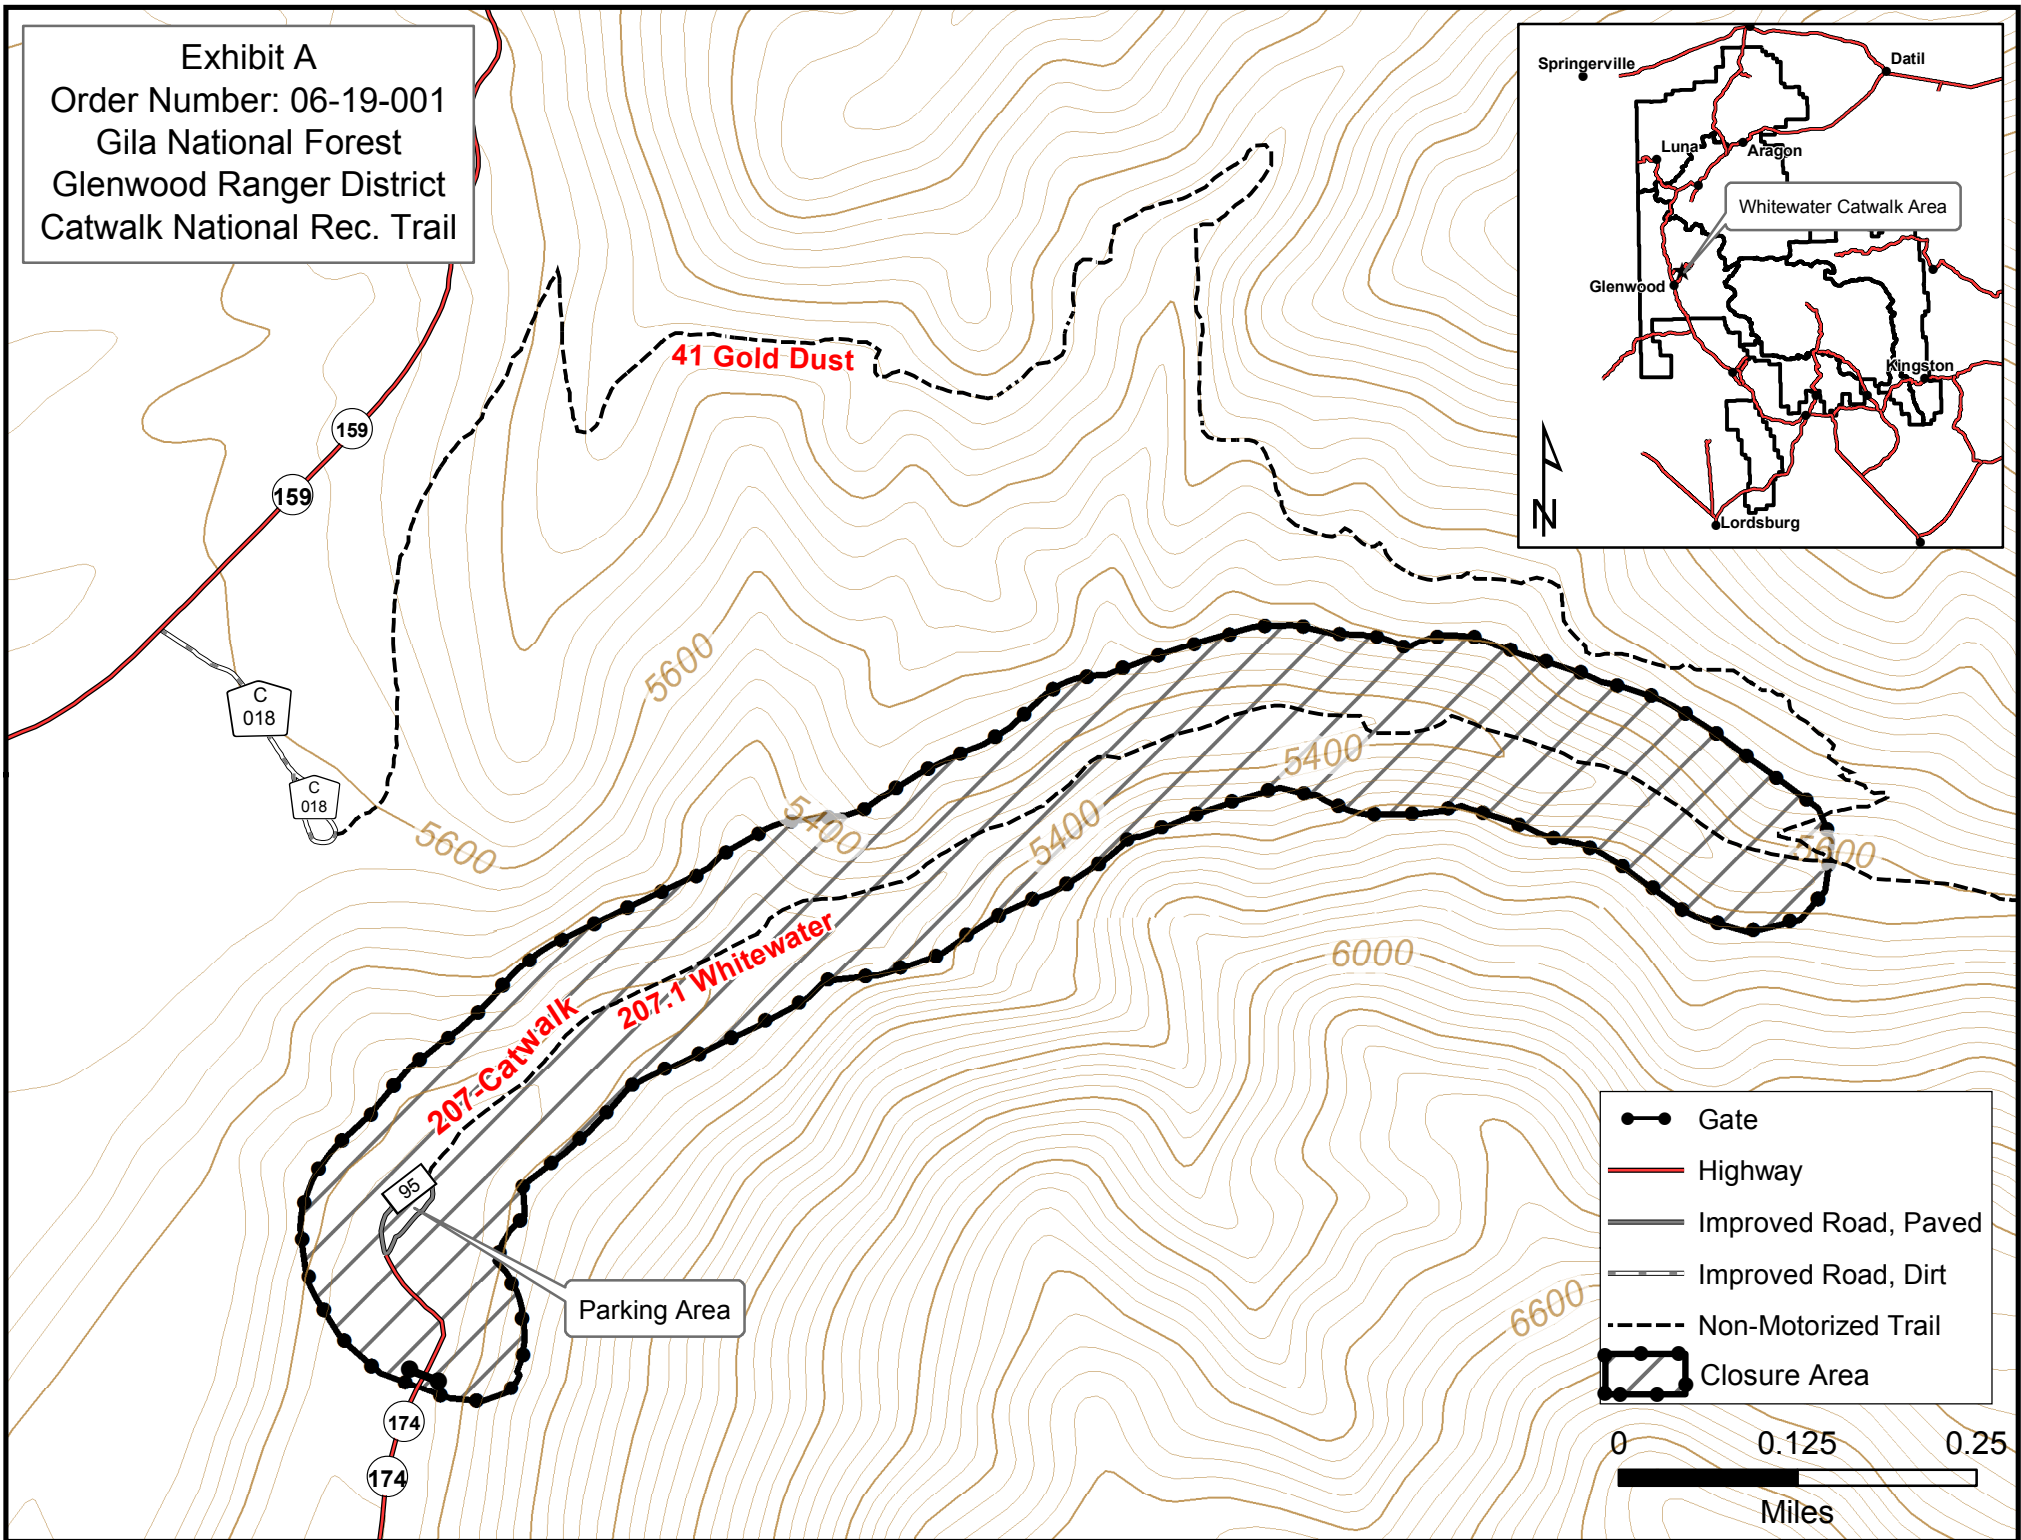

Exhibit A
Order Number: 06-19-001
Gila National Forest
Glenwood Ranger District
Catwalk National Rec. Trail

- Gate
- Highway
- Improved Road, Paved
- - Improved Road, Dirt
- - Non-Motorized Trail
- ▨ Closure Area

0 0.125 0.25
Miles