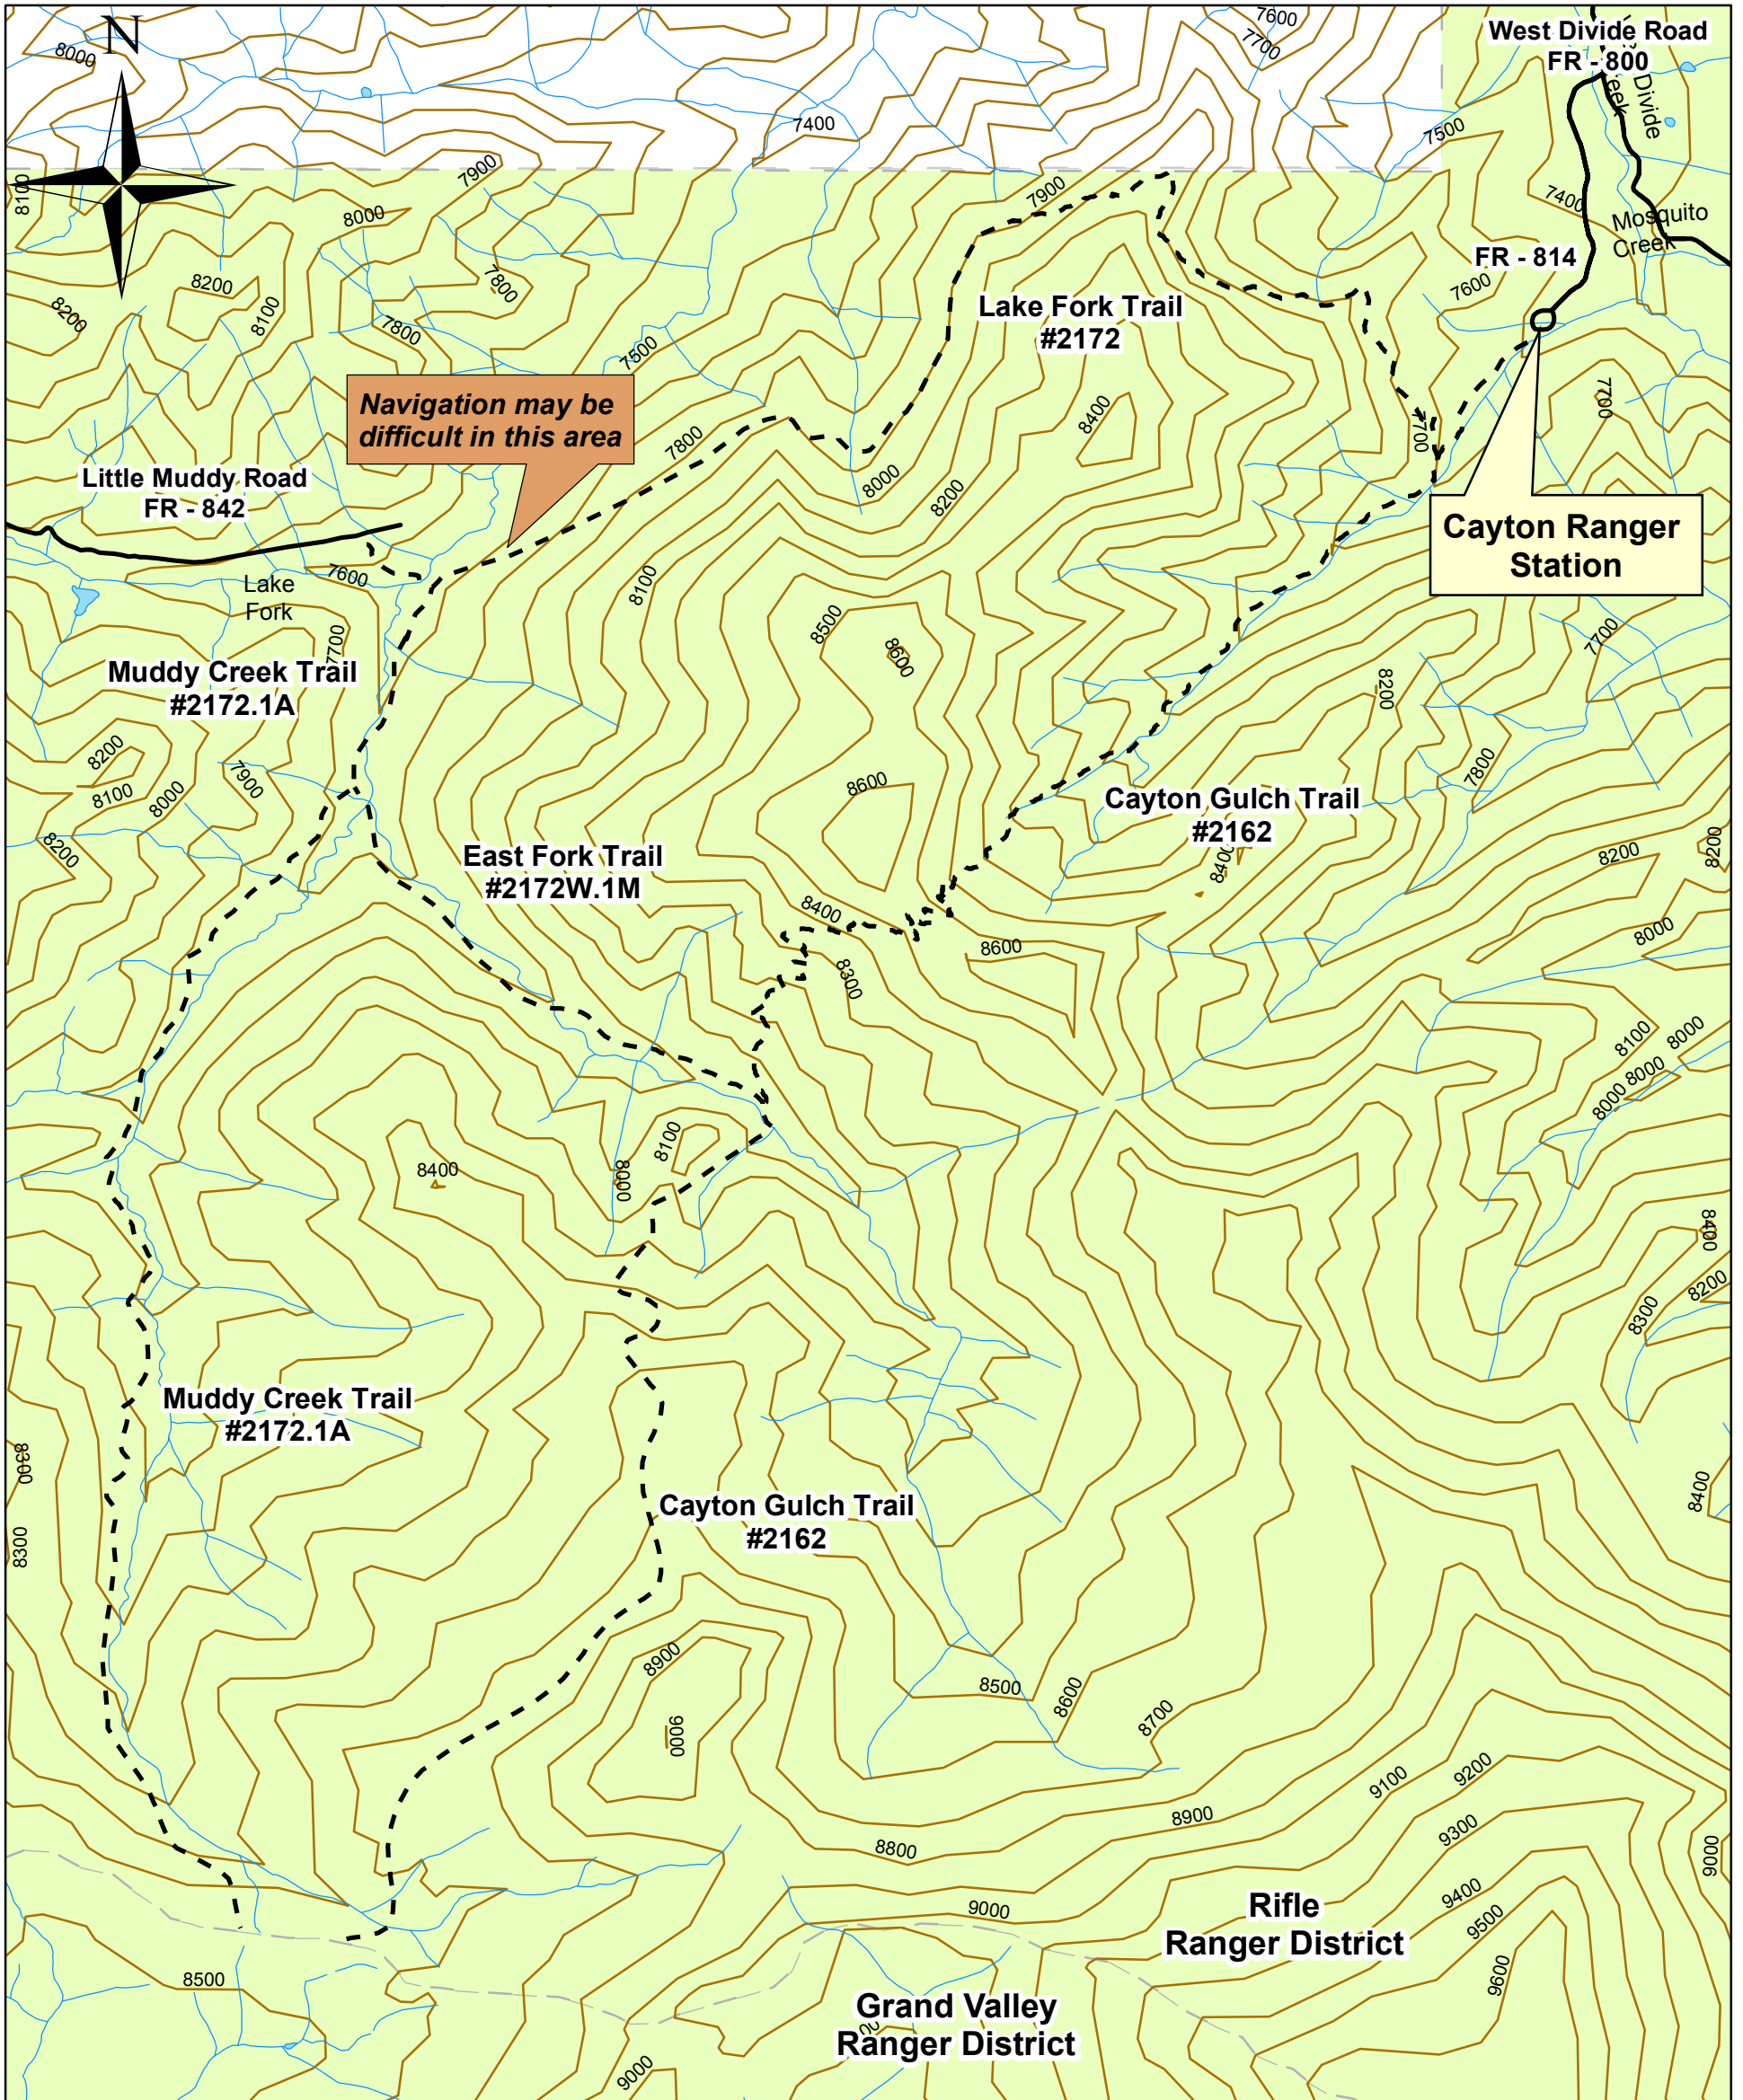

Cayton Trails

Legend

- Trail (foot and horse)
- Road (open to all vehicles)
- █ National Forest System Lands
- ▭ Private Land

This map is intended to depict physical features as they generally appear on the ground and may not be used to determine title, ownership, legal boundaries, legal jurisdiction, including jurisdiction over roads or trails, or access restrictions that may be in place on either public or private land. Obtain permission before entering private lands, and check with appropriate government offices for restrictions that may apply to public lands. Lands, roads and trails within the boundaries of the National Forest may be subject to restrictions on motor vehicle use. Obtain a Motor Vehicle Use Map, or inquire at the local Forest Service Office for motor vehicle access information. Natural hazards may or may not be depicted on the map, and land users should exercise due caution. This map may not be suitable for navigation.