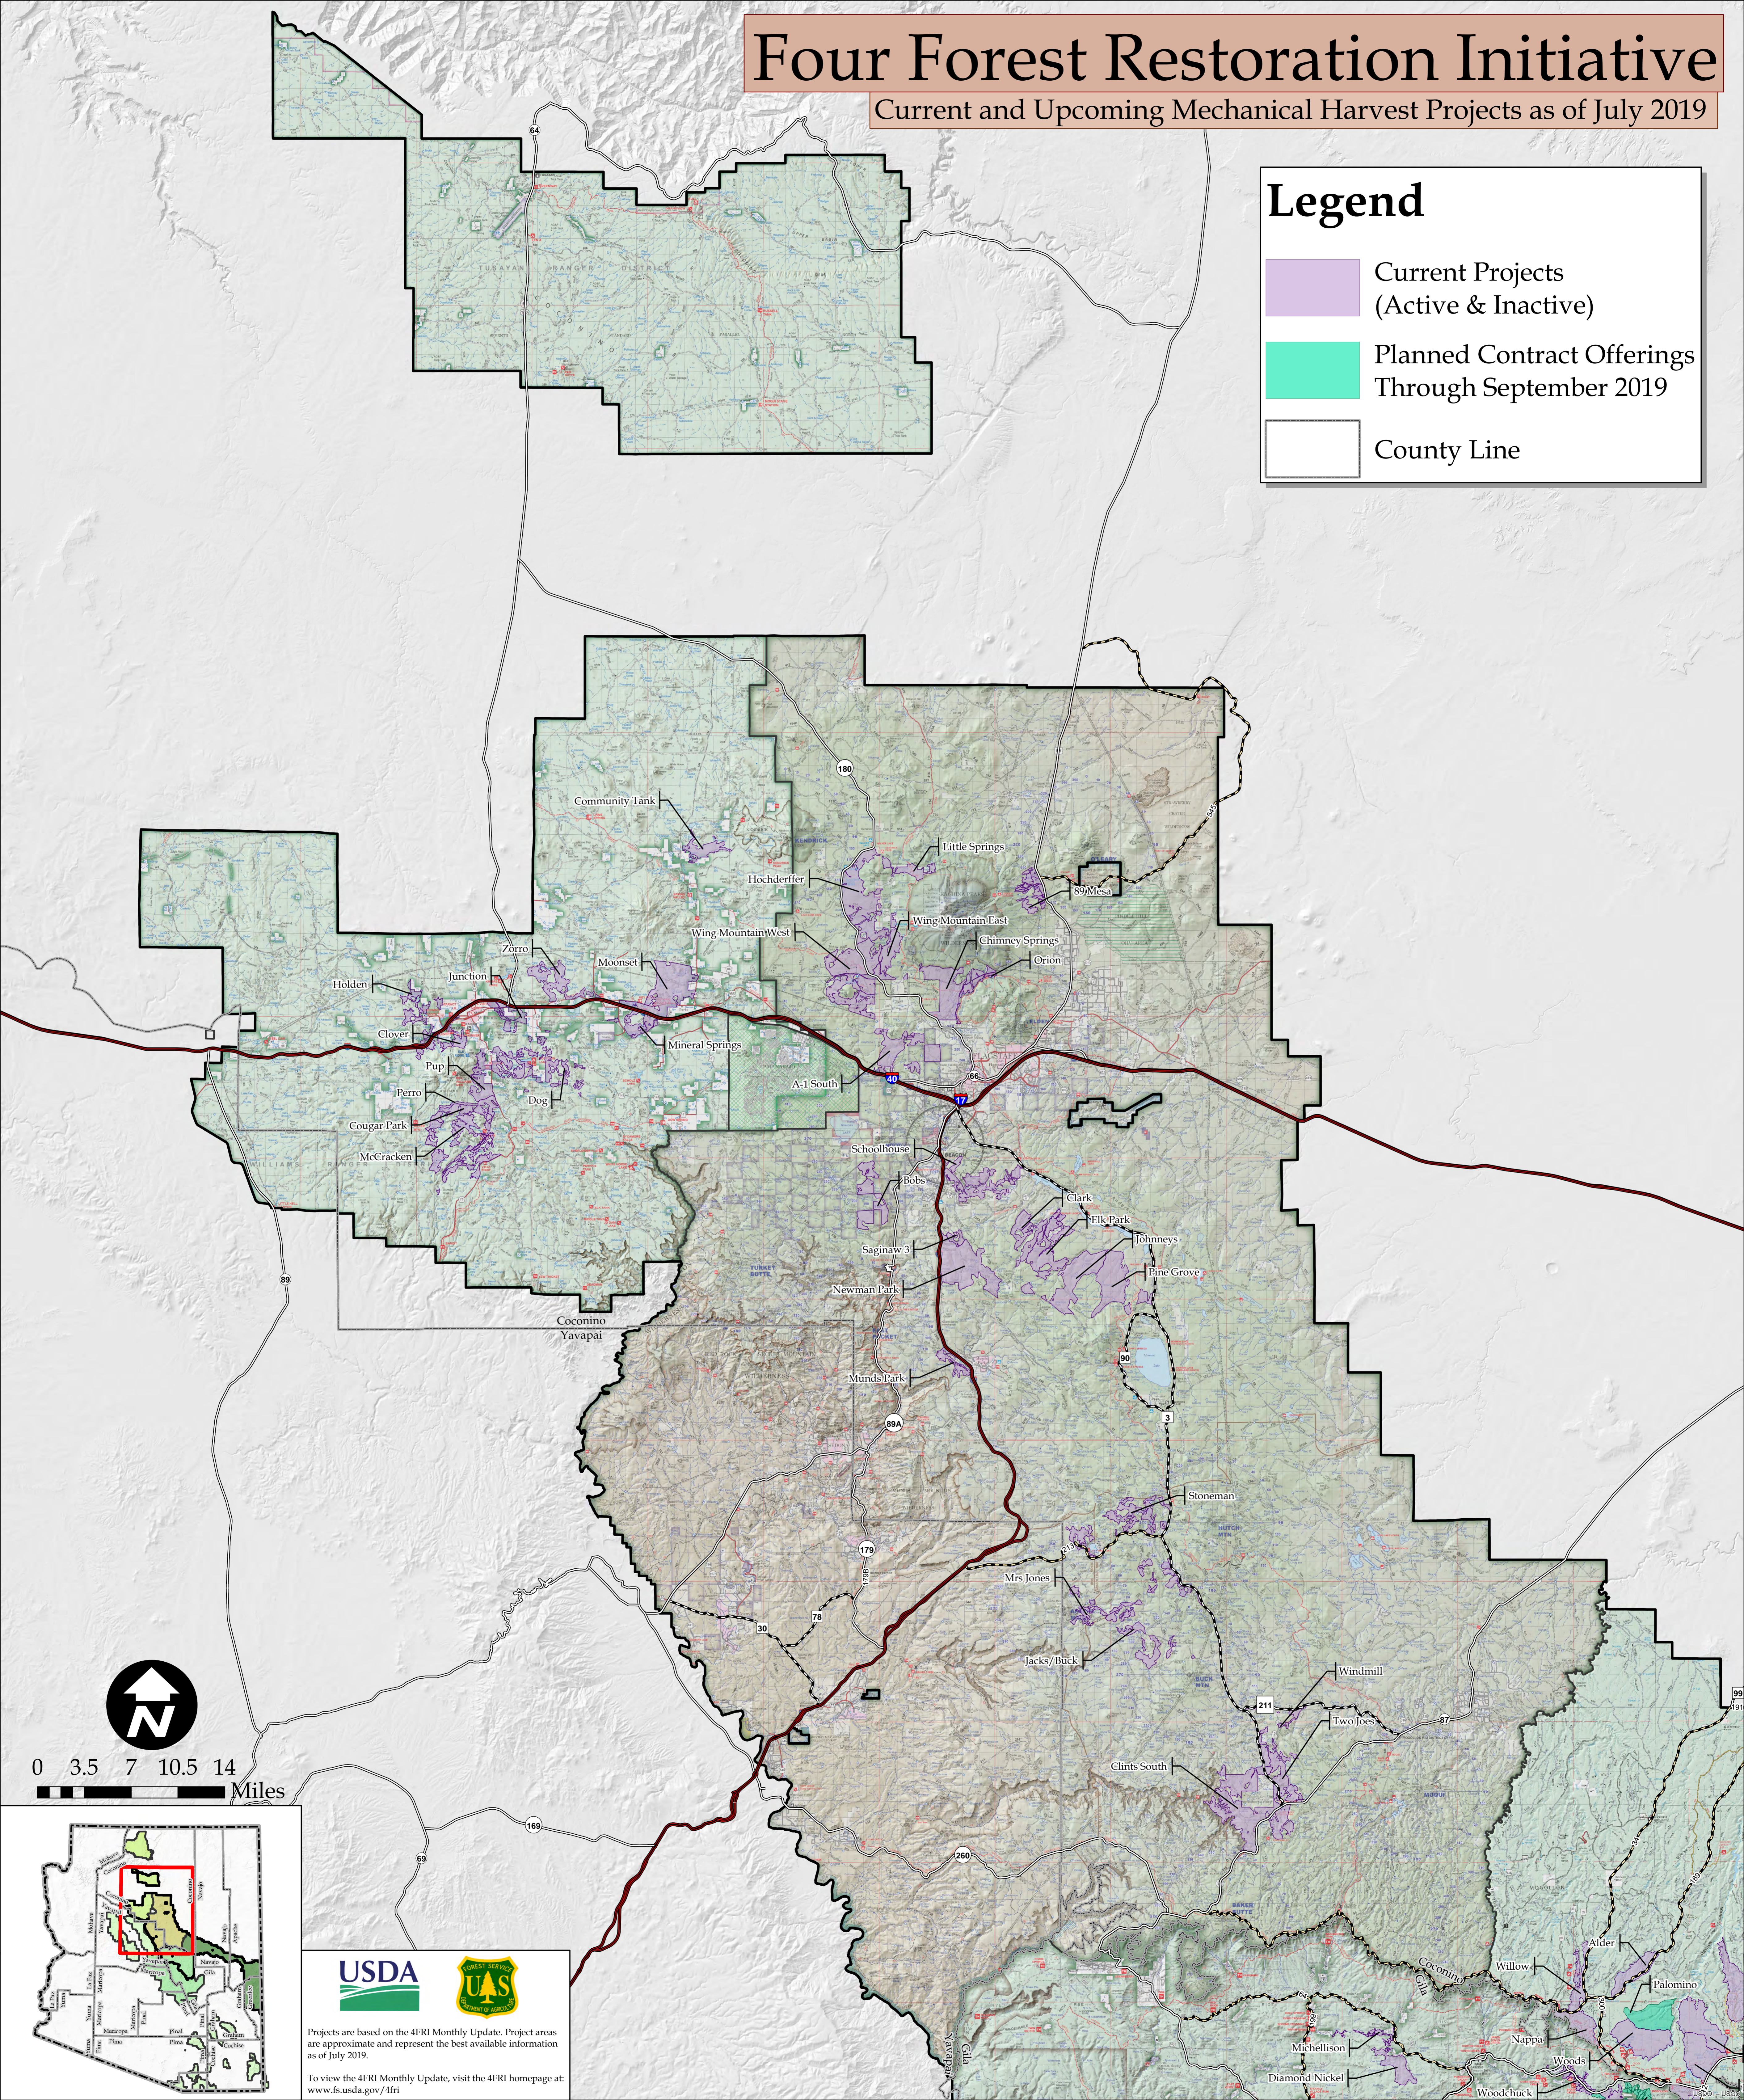

Four Forest Restoration Initiative

Current and Upcoming Mechanical Harvest Projects as of July 2019

Legend

-  Current Projects (Active & Inactive)
-  Planned Contract Offerings Through September 2019
-  County Line

Projects are based on the 4FRI Monthly Update. Project areas are approximate and represent the best available information as of July 2019.
To view the 4FRI Monthly Update, visit the 4FRI homepage at: www.fs.usda.gov/4fri