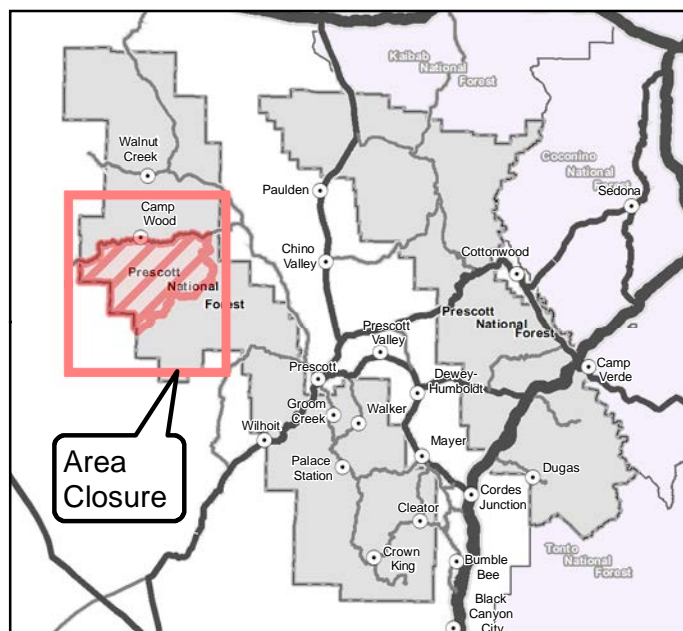

PRESCOTT NATIONAL FOREST

SOUTHWESTERN REGION

Exhibit A
Order # 03-09-01-19-256
Area Closure
Prescott National Forest

Closure Area

This road, trail, and area closure affects only National Forest System roads, trails and lands within the closure area on Prescott National Forest. The closure does not apply to any non-National Forest System roads, trails or lands within the closure boundary.