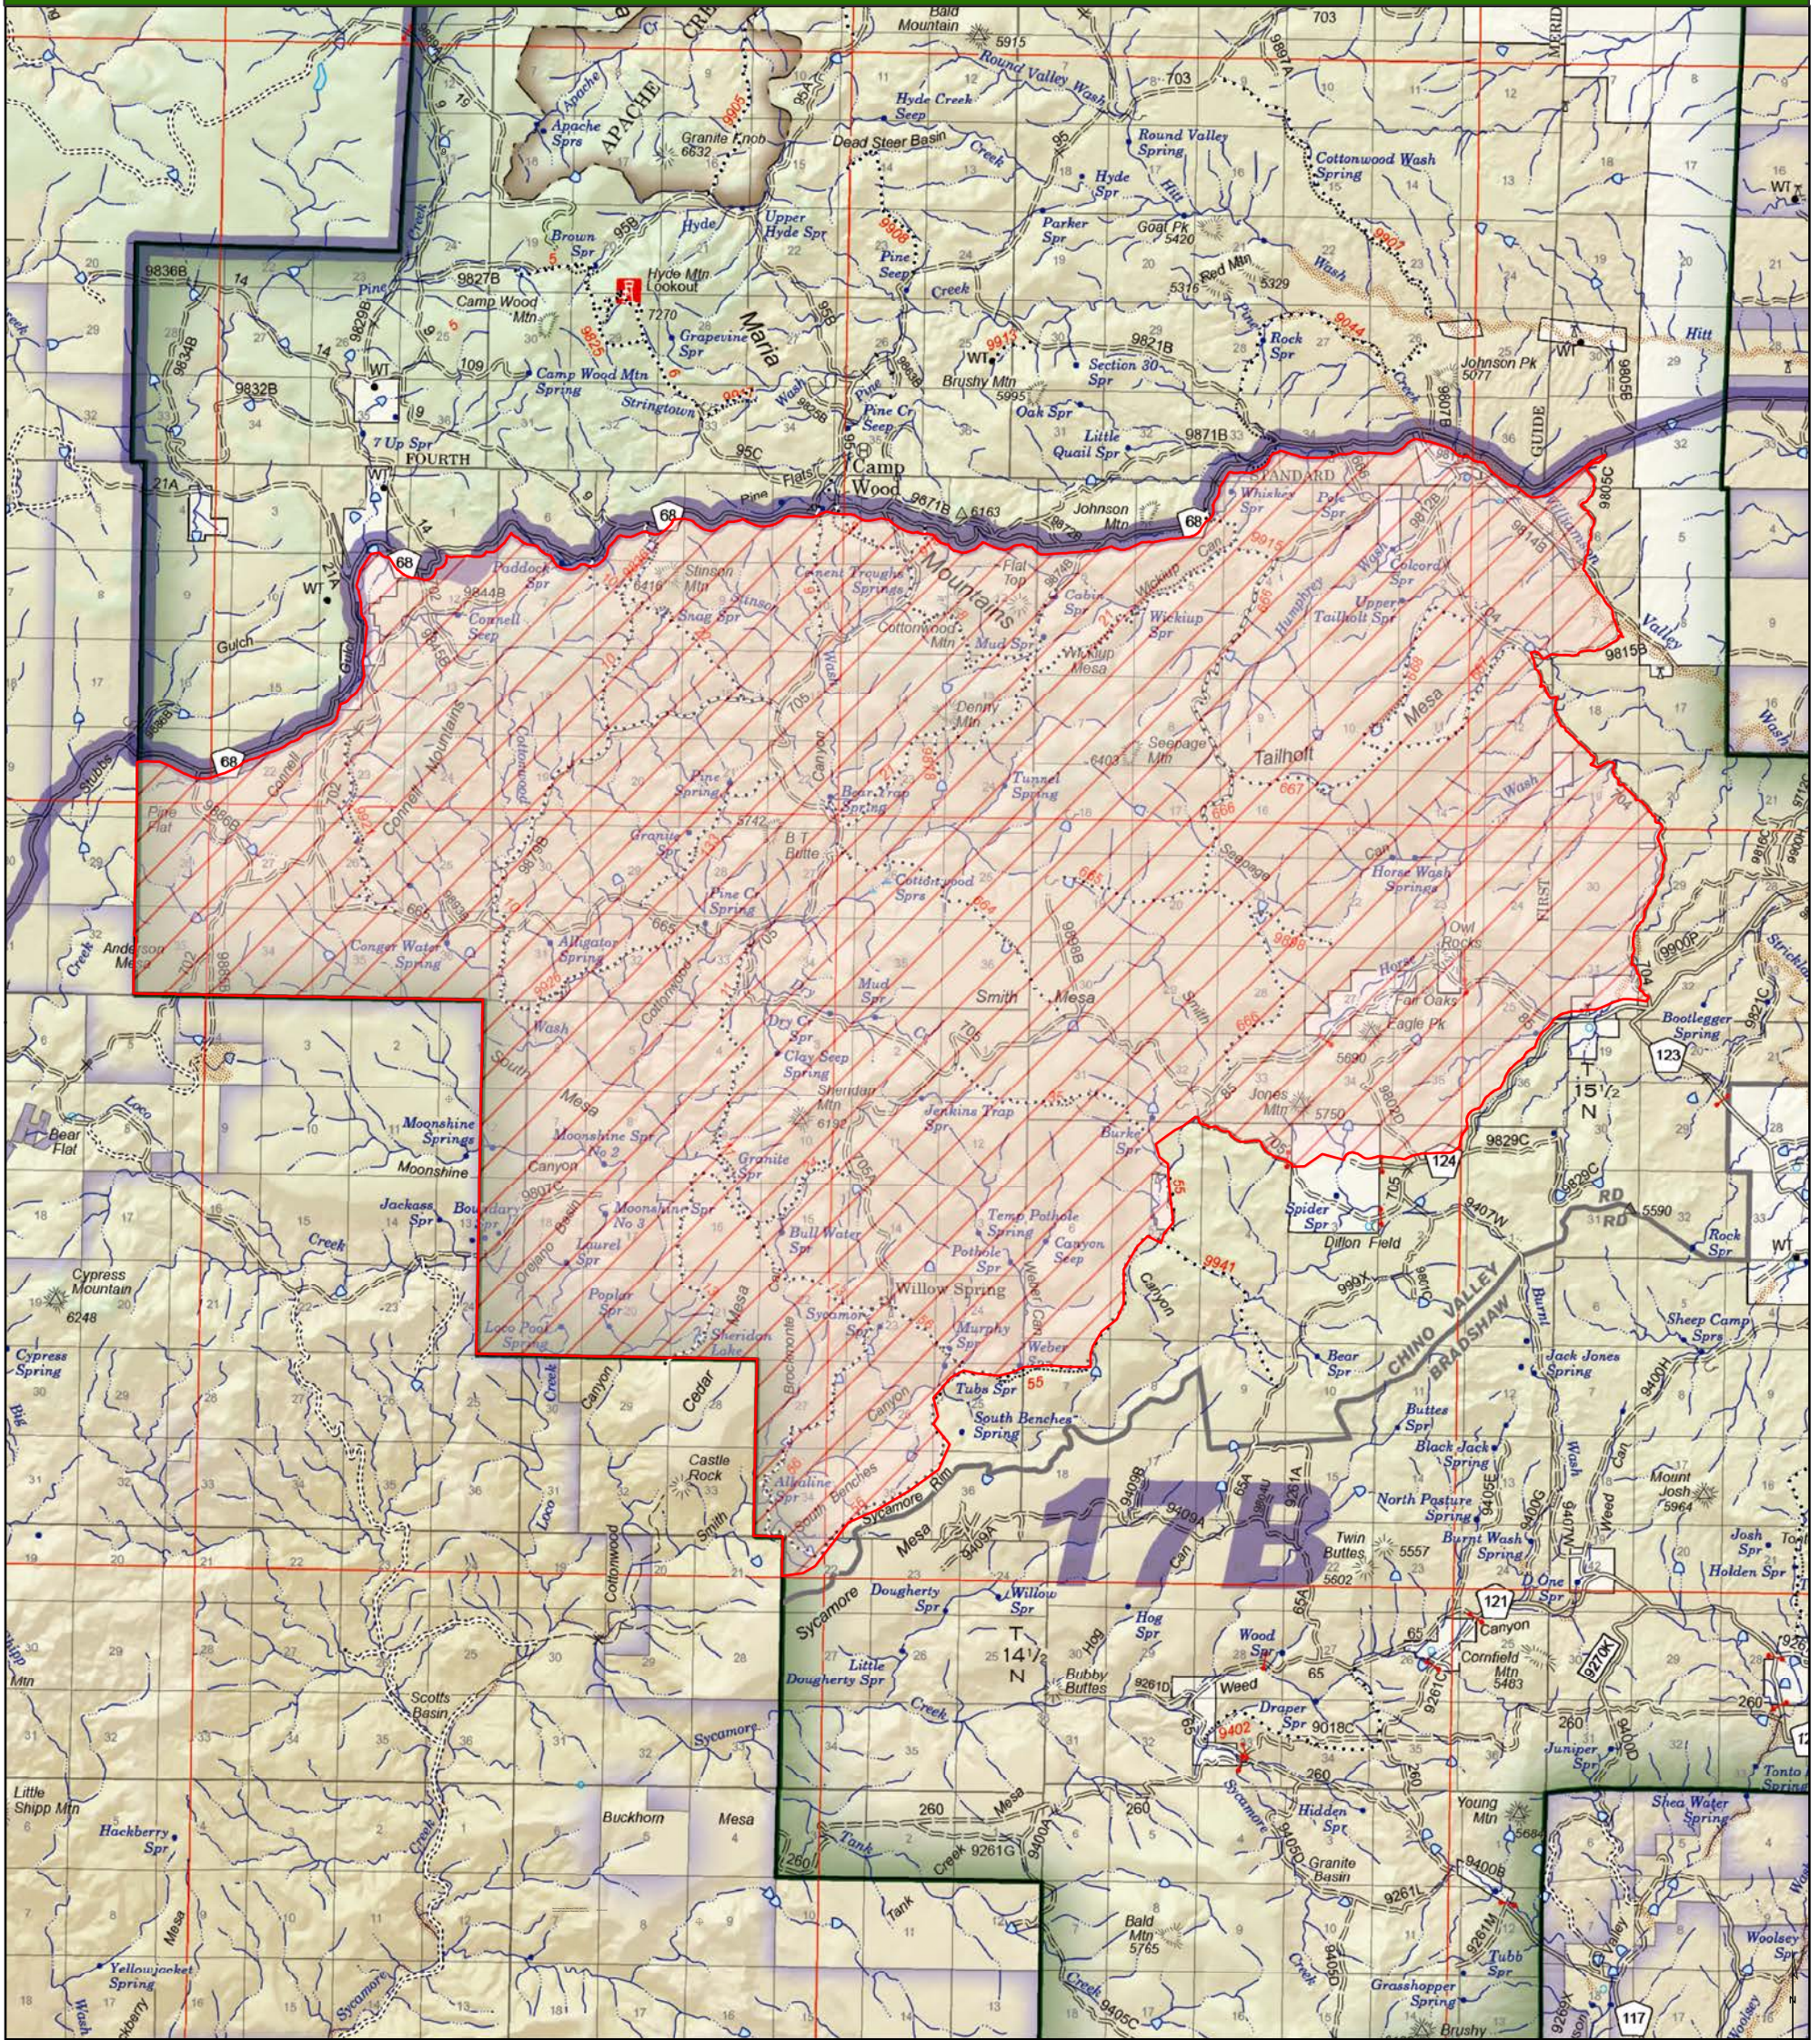

PRESCOTT NATIONAL FOREST

SOUTHWESTERN REGION

Exhibit A
Order # 03-09-01-19-256
Area Closure
Prescott National Forest

Closure Area

This road, trail, and area closure affects only National Forest System roads, trails and lands within the closure area on Prescott National Forest. The closure does not apply to any non-National Forest System roads, trails or lands within the closure boundary.