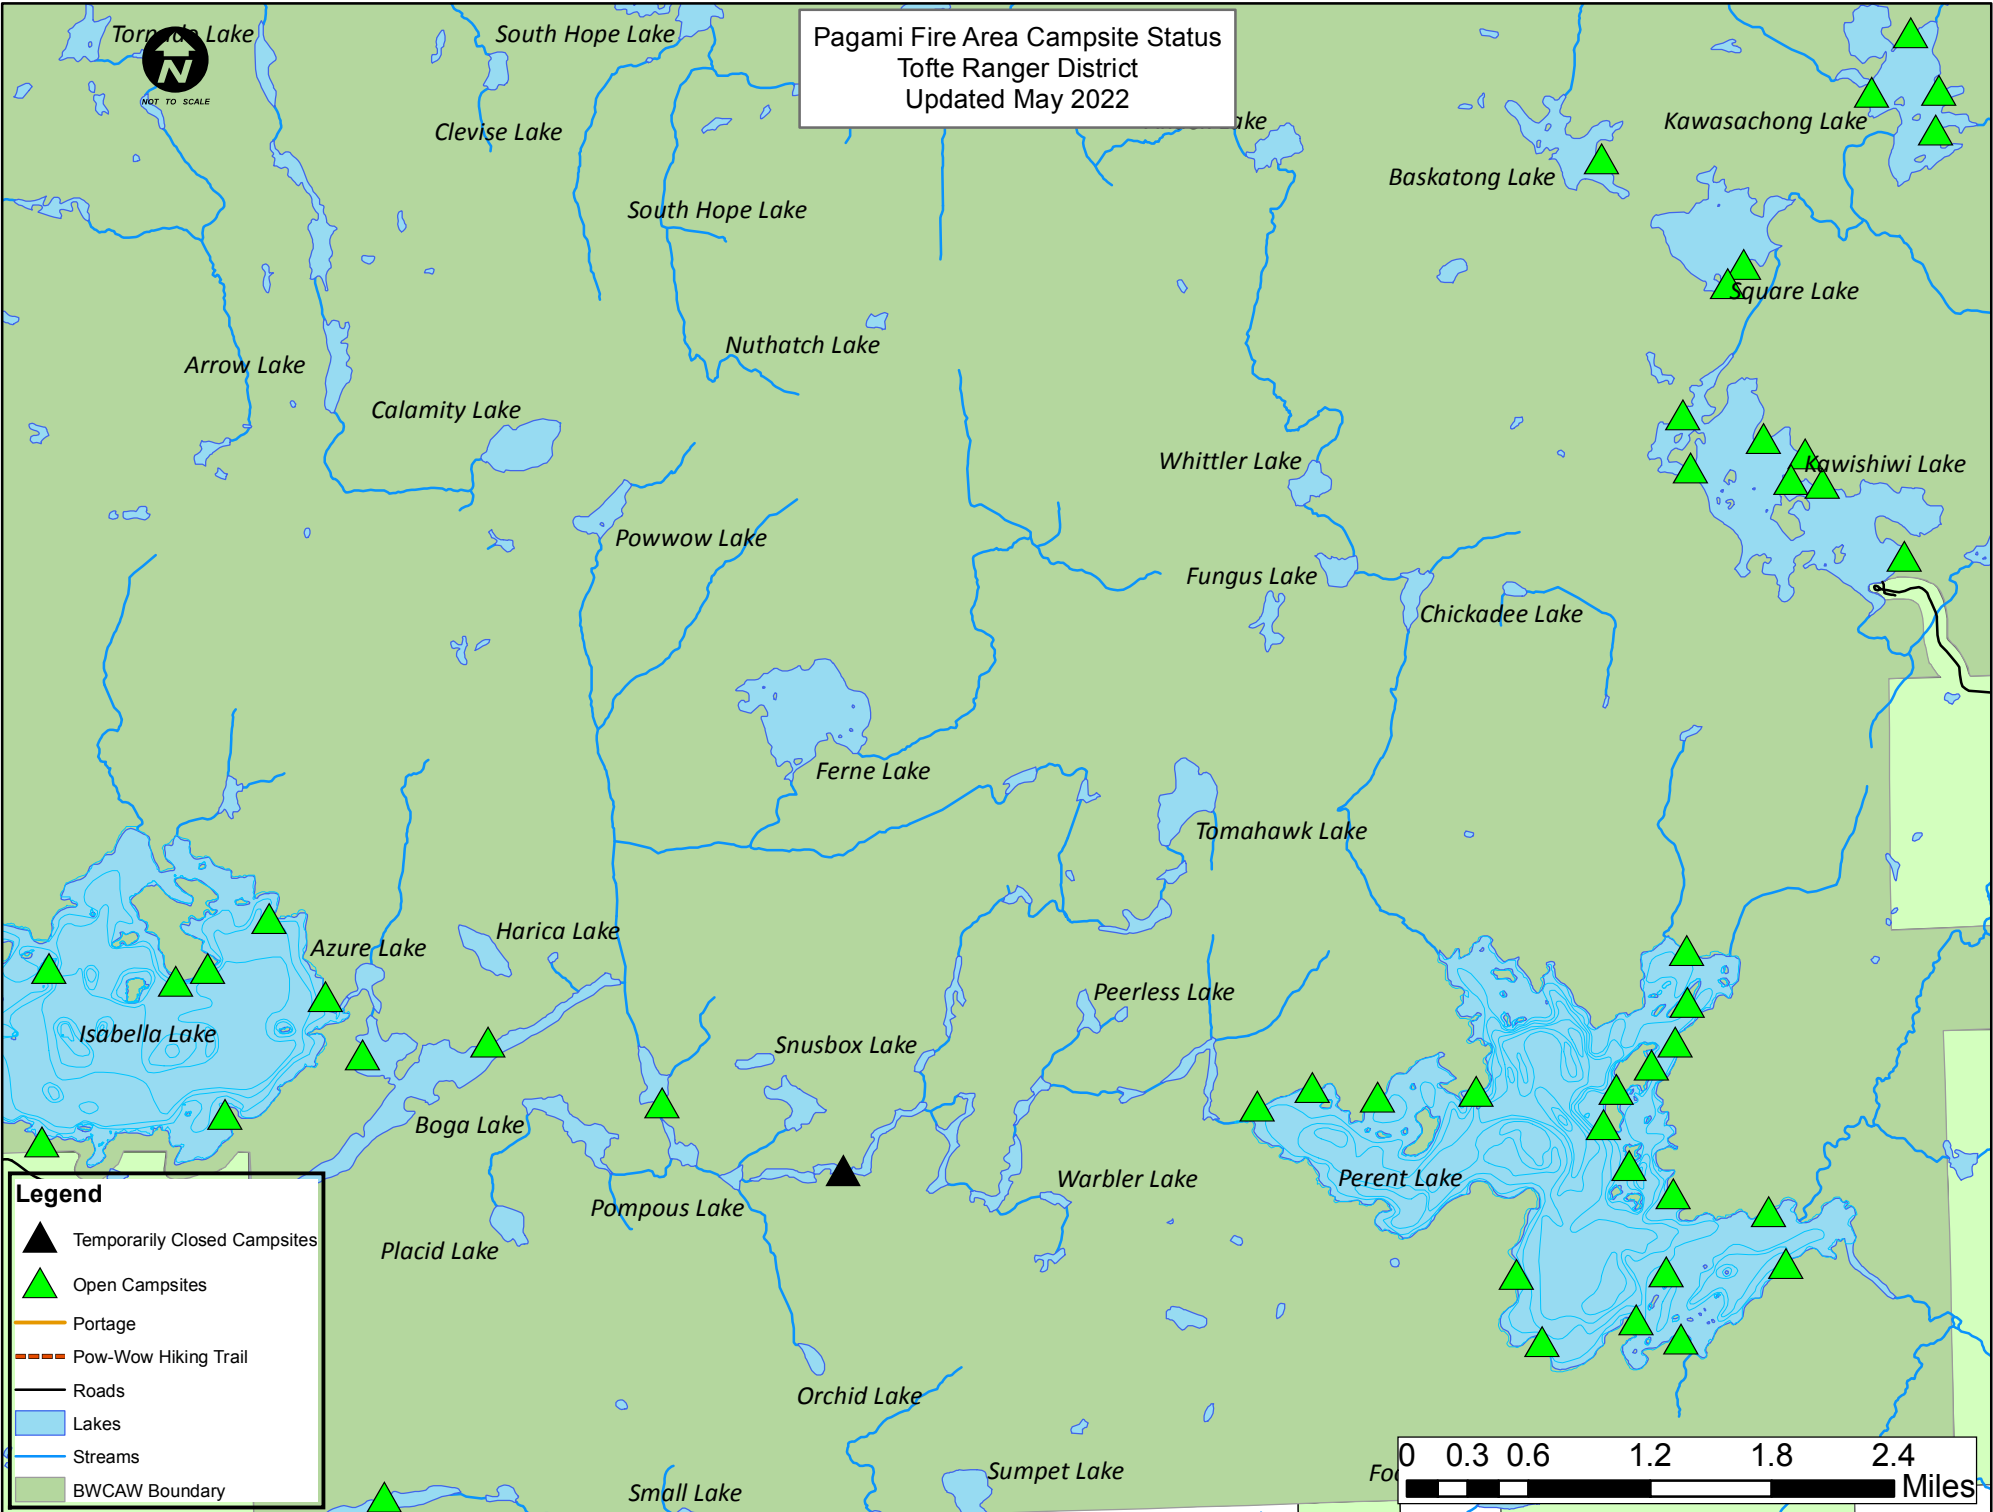

Pagami Fire Area Campsite Status  
 Tofte Ranger District  
 Updated May 2022

**Legend**

- Temporarily Closed Campsites
- Open Campsites
- Portage
- Pow-Wow Hiking Trail
- Roads
- Lakes
- Streams
- BWCWA Boundary