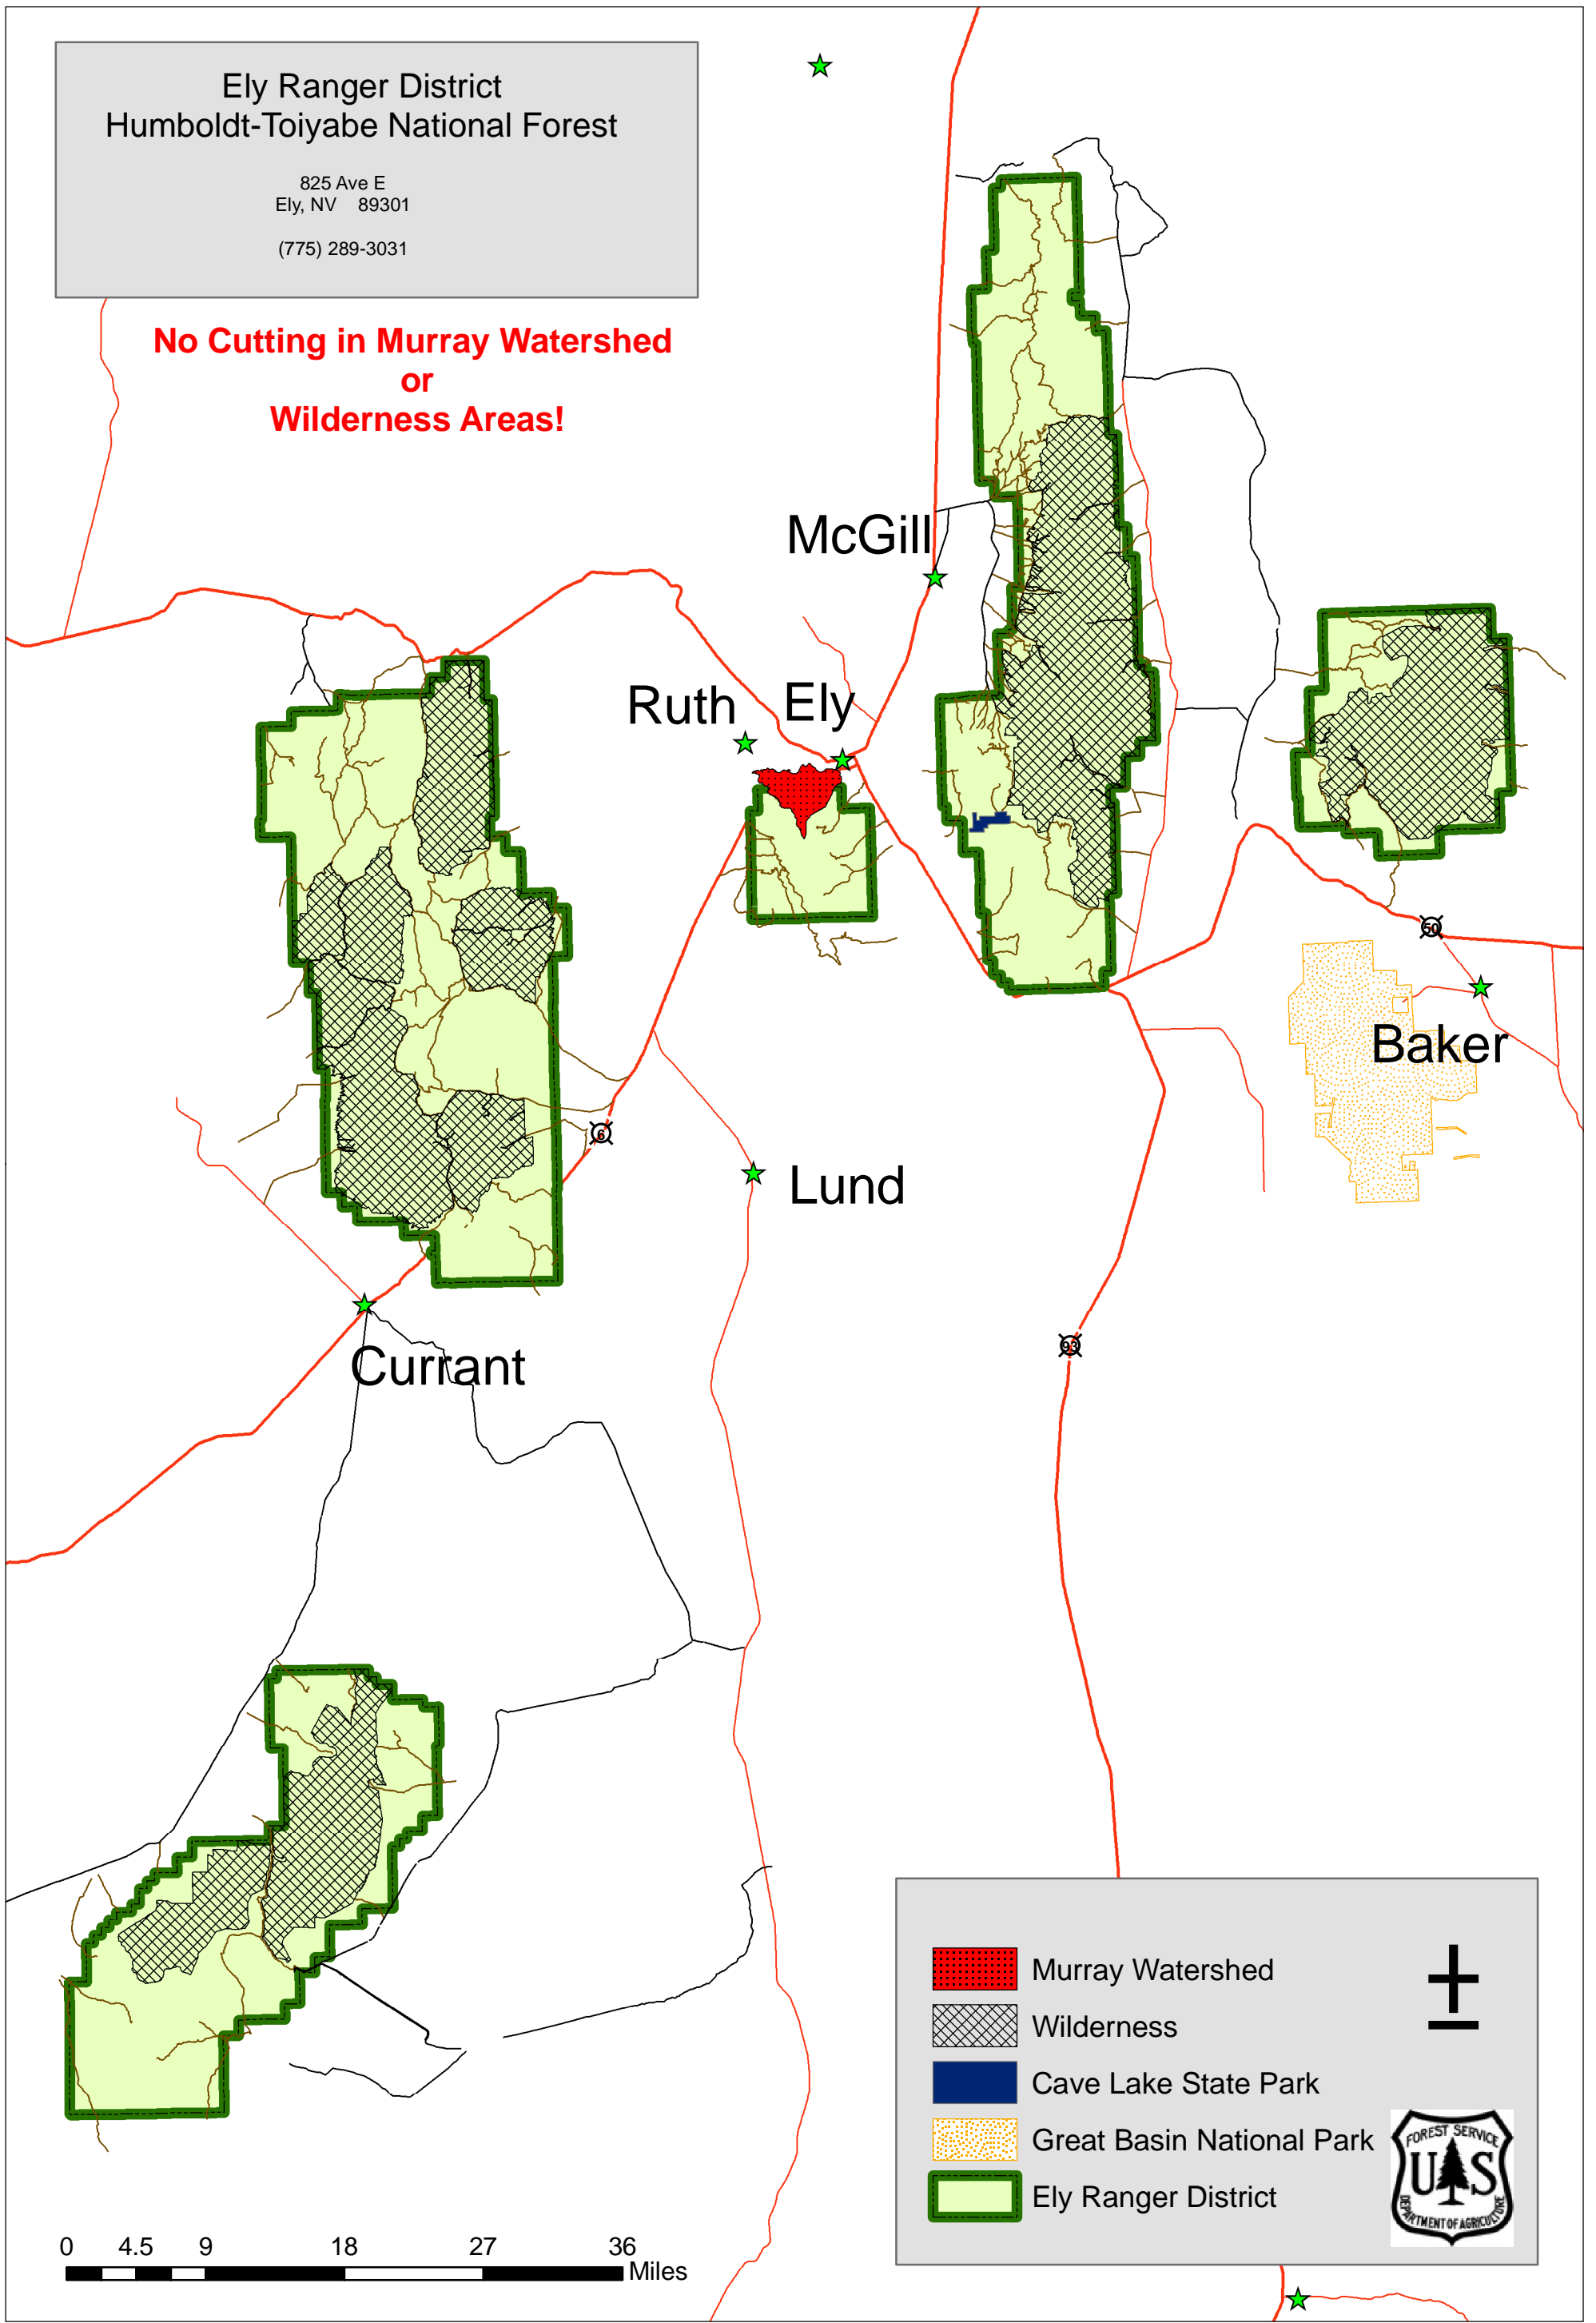

Ely Ranger District
Humboldt-Toiyabe National Forest

825 Ave E
Ely, NV 89301
(775) 289-3031

**No Cutting in Murray Watershed
or
Wilderness Areas!**

Map data was compiled from multiple sources. The Humboldt-Toiyabe National Forest makes no warranties to the content or accuracy of this data.