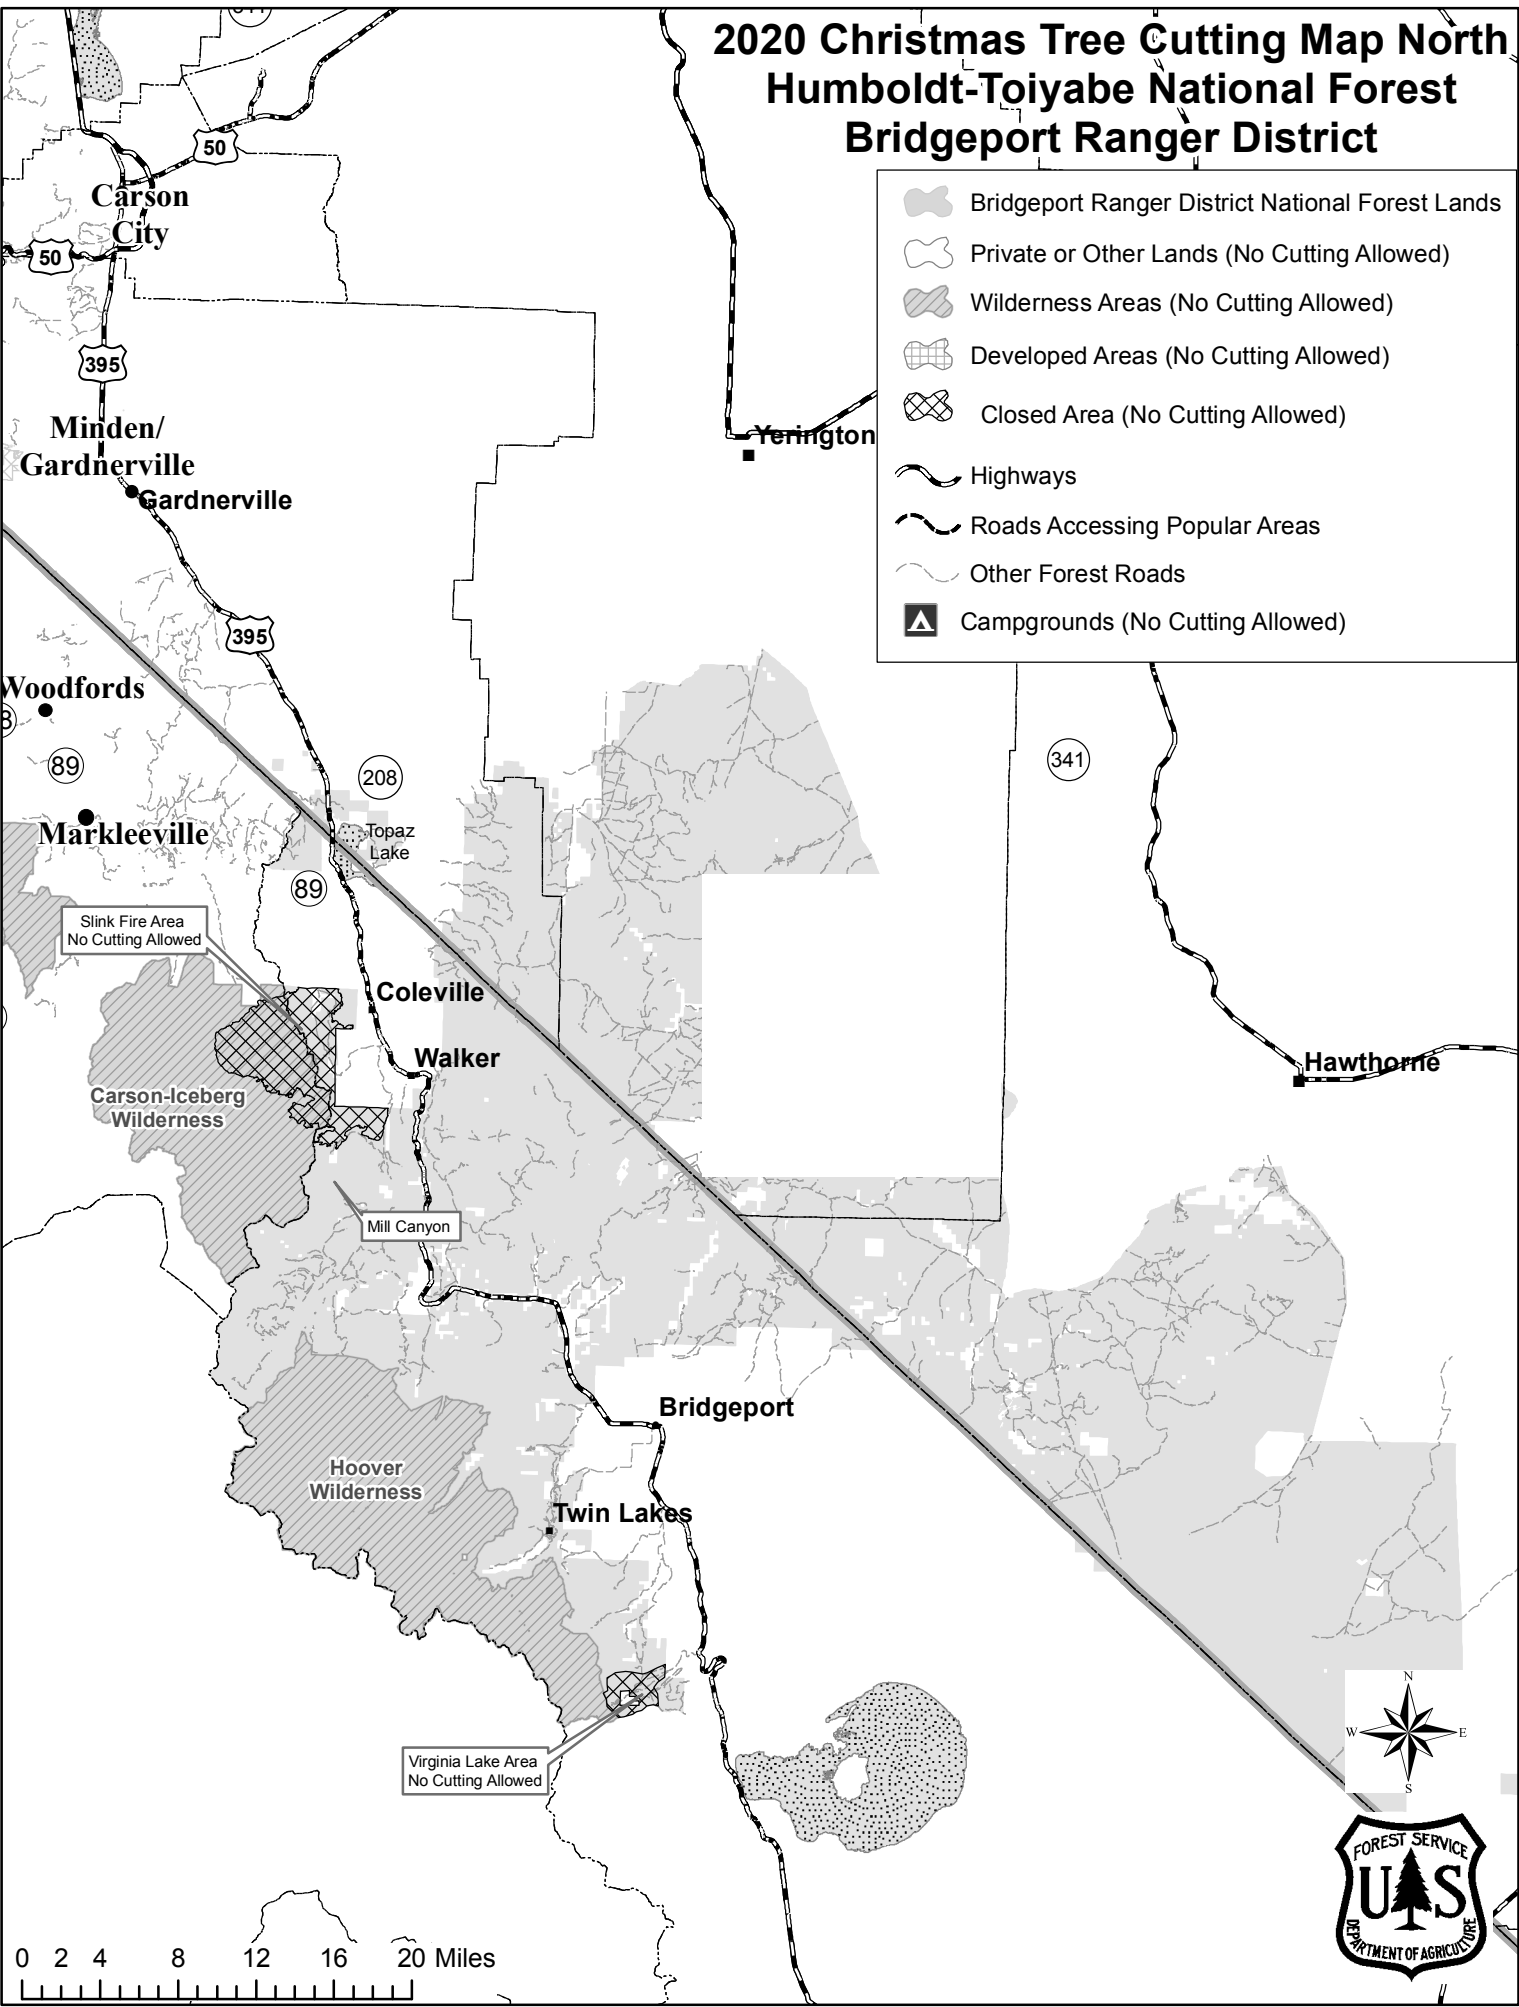

2020 Christmas Tree Cutting Map North Humboldt-Toiyabe National Forest Bridgeport Ranger District

-  Bridgeport Ranger District National Forest Lands
-  Private or Other Lands (No Cutting Allowed)
-  Wilderness Areas (No Cutting Allowed)
-  Developed Areas (No Cutting Allowed)
-  Closed Area (No Cutting Allowed)
-  Highways
-  Roads Accessing Popular Areas
-  Other Forest Roads
-  Campgrounds (No Cutting Allowed)

0 2 4 8 12 16 20 Miles