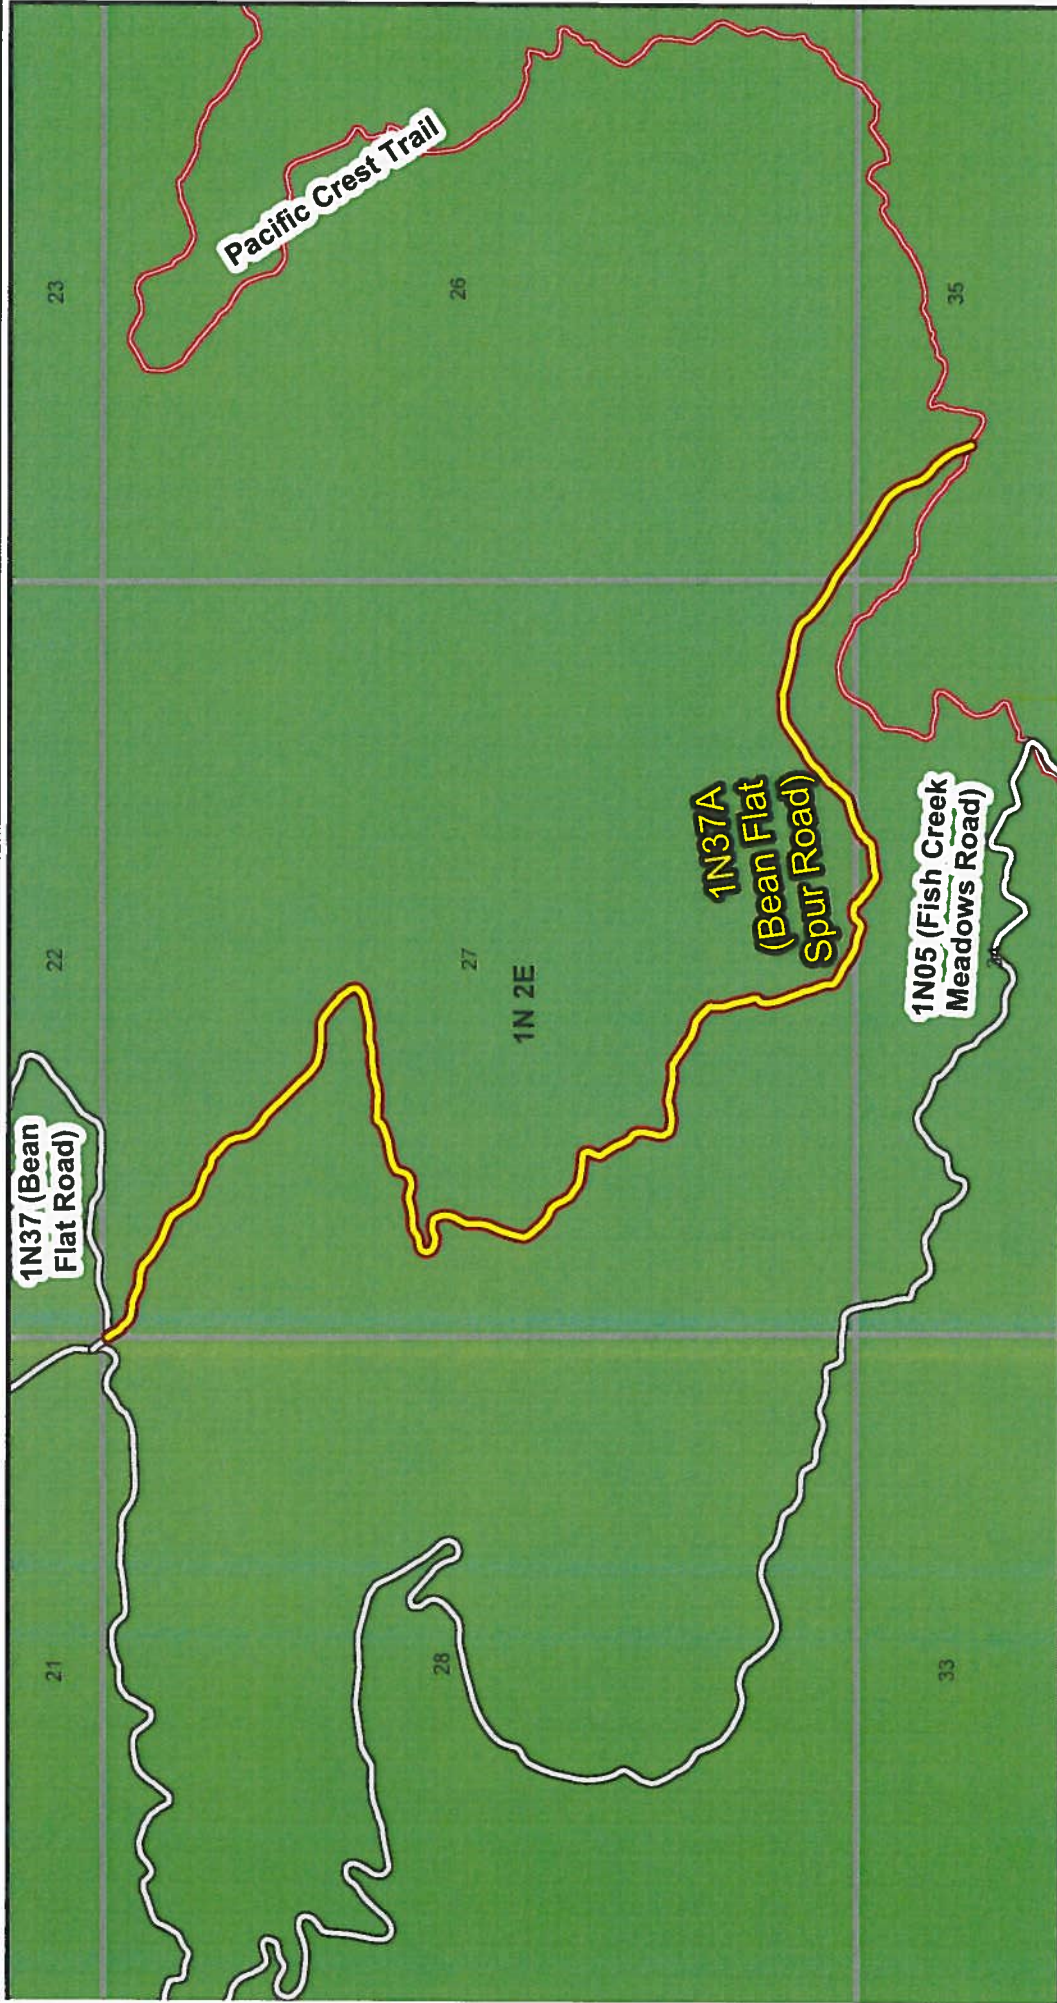

# ROAD CLOSURE - FOREST ORDER NO. 05-12-52-19-07

**Legend**

- Closed Forest Road
- Pacific Crest Trail
- Highway
- Township
- Section
- National Forest System Land

Mountaintop Ranger District  
San Bernardino National Forest

Miles  
0 0.125 0.25 0.5

Date: 10/31/2019