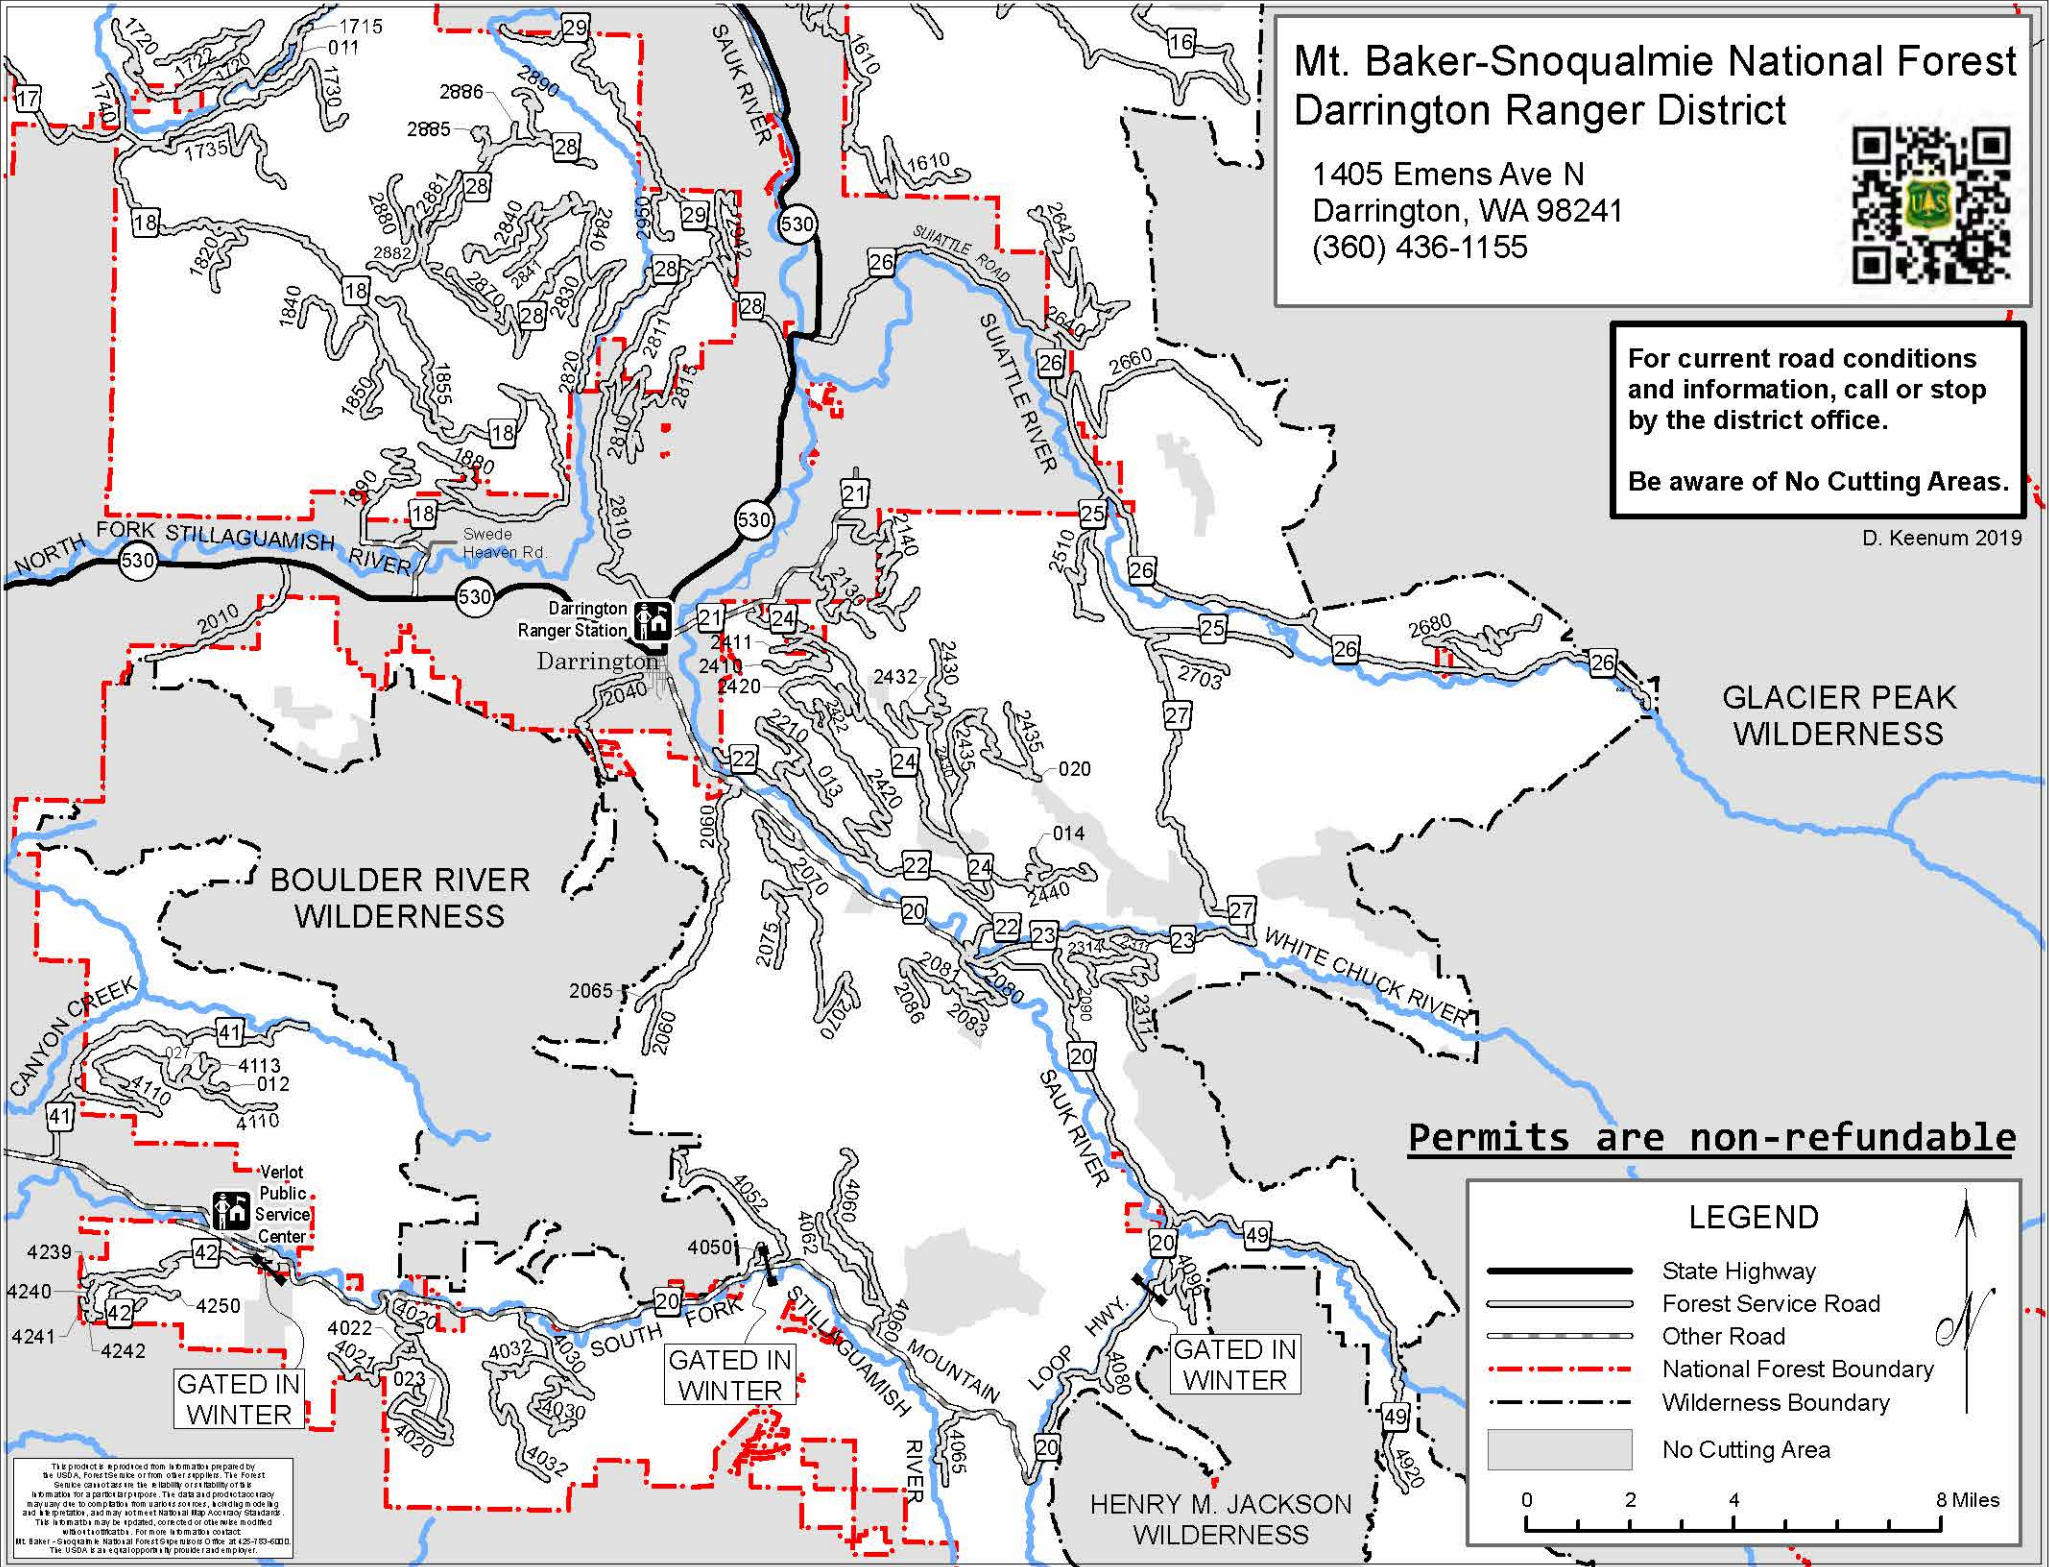

Mt. Baker-Snoqualmie National Forest Darrington Ranger District

1405 Emens Ave N
Darrington, WA 98241
(360) 436-1155

**For current road conditions
and information, call or stop
by the district office.**

Be aware of No Cutting Areas.

D. Keenum 2019

Permits are non-refundable

LEGEND	
	State Highway
	Forest Service Road
	Other Road
	National Forest Boundary
	Wilderness Boundary
	No Cutting Area

0 2 4 8 Miles