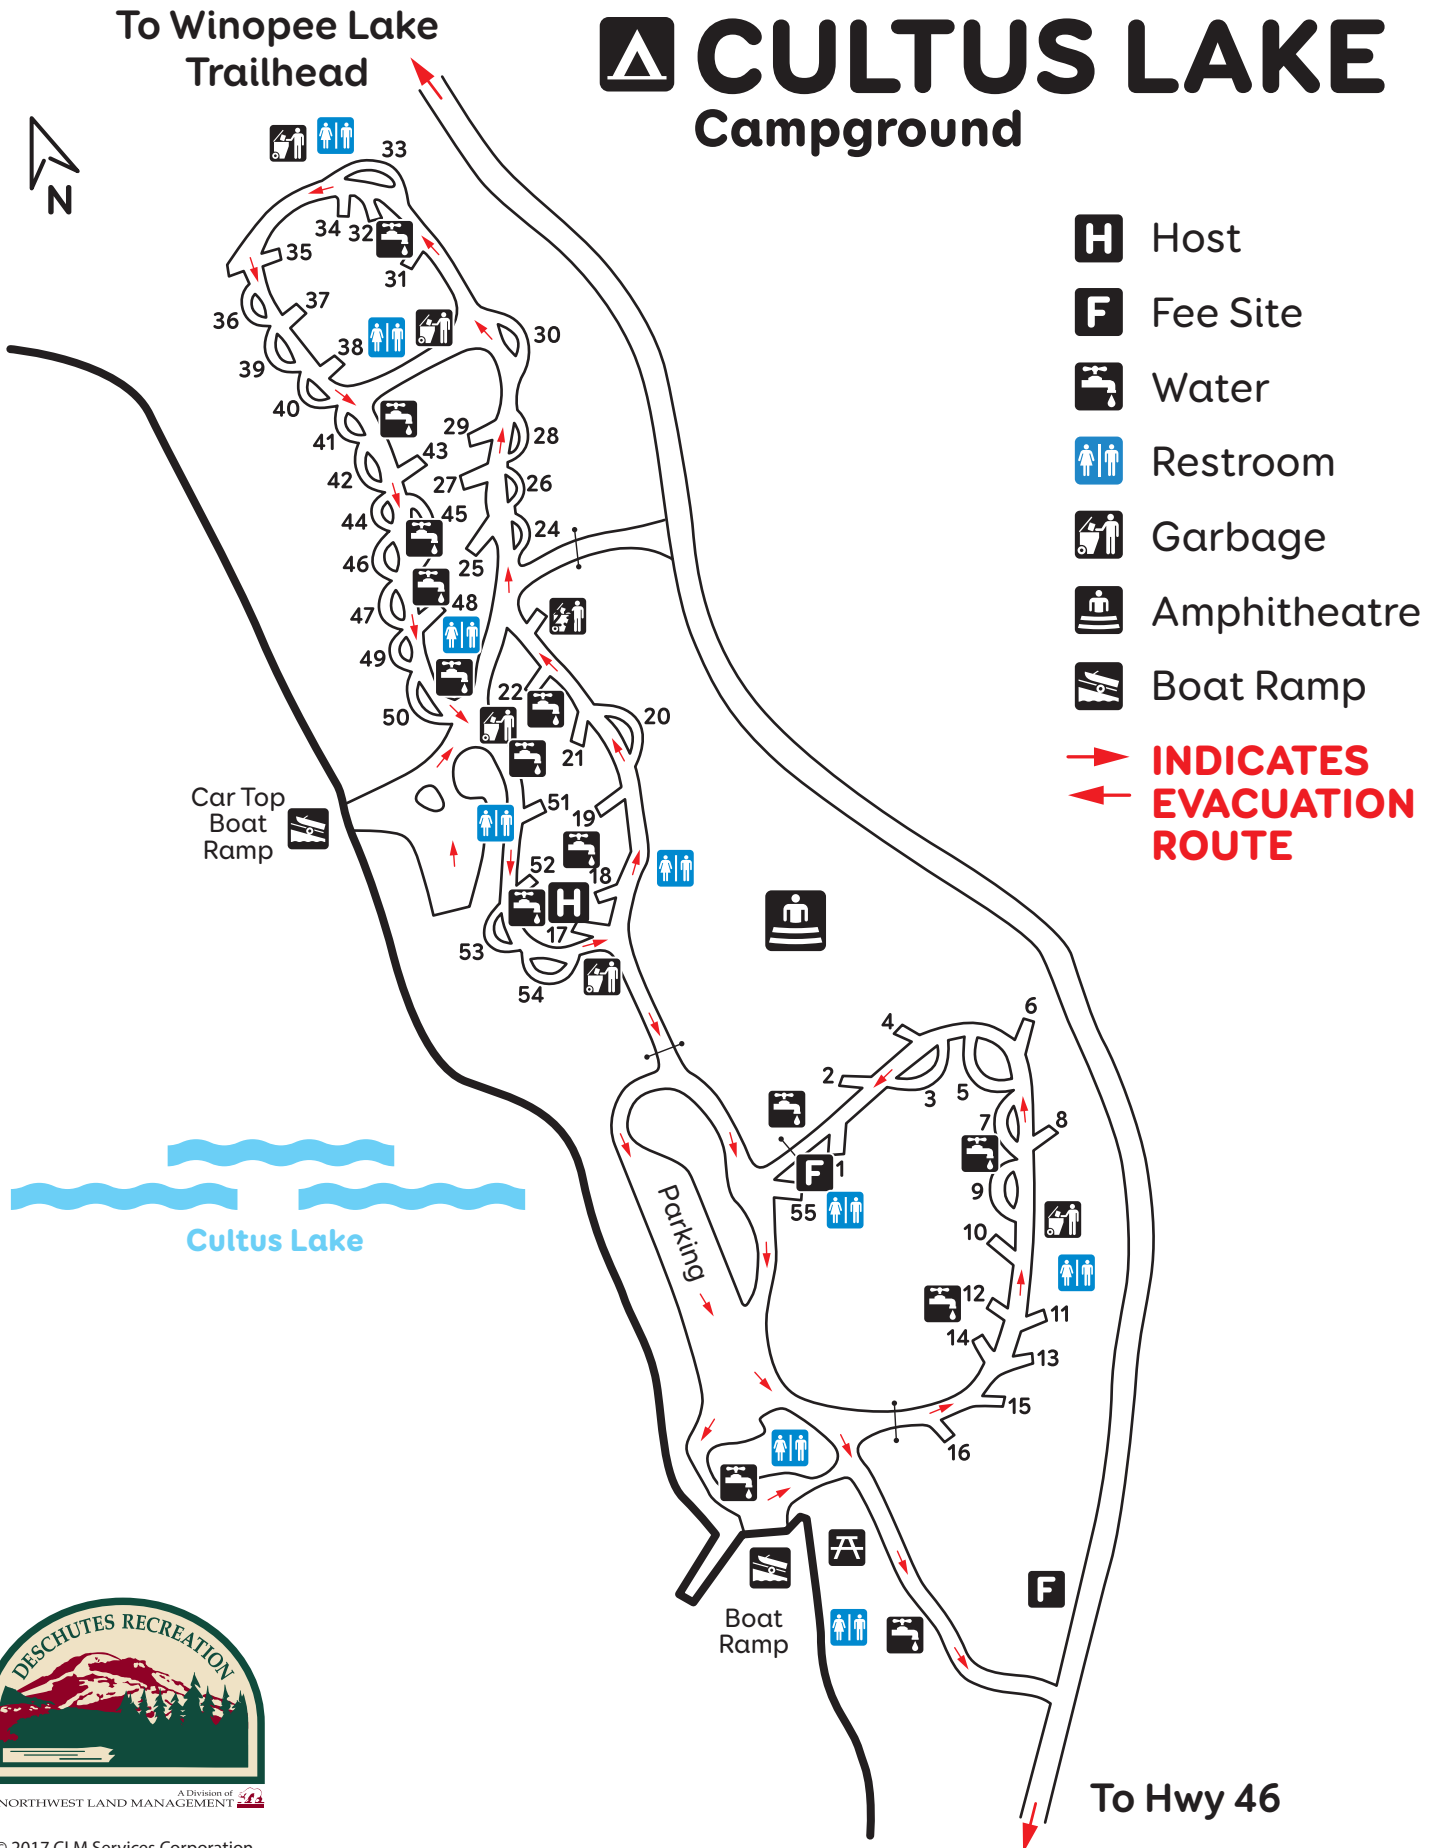

EMERGENCY EVACUATION ROUTE

CULTUS LAKE Campground

A Division of NORTHWEST LAND MANAGEMENT