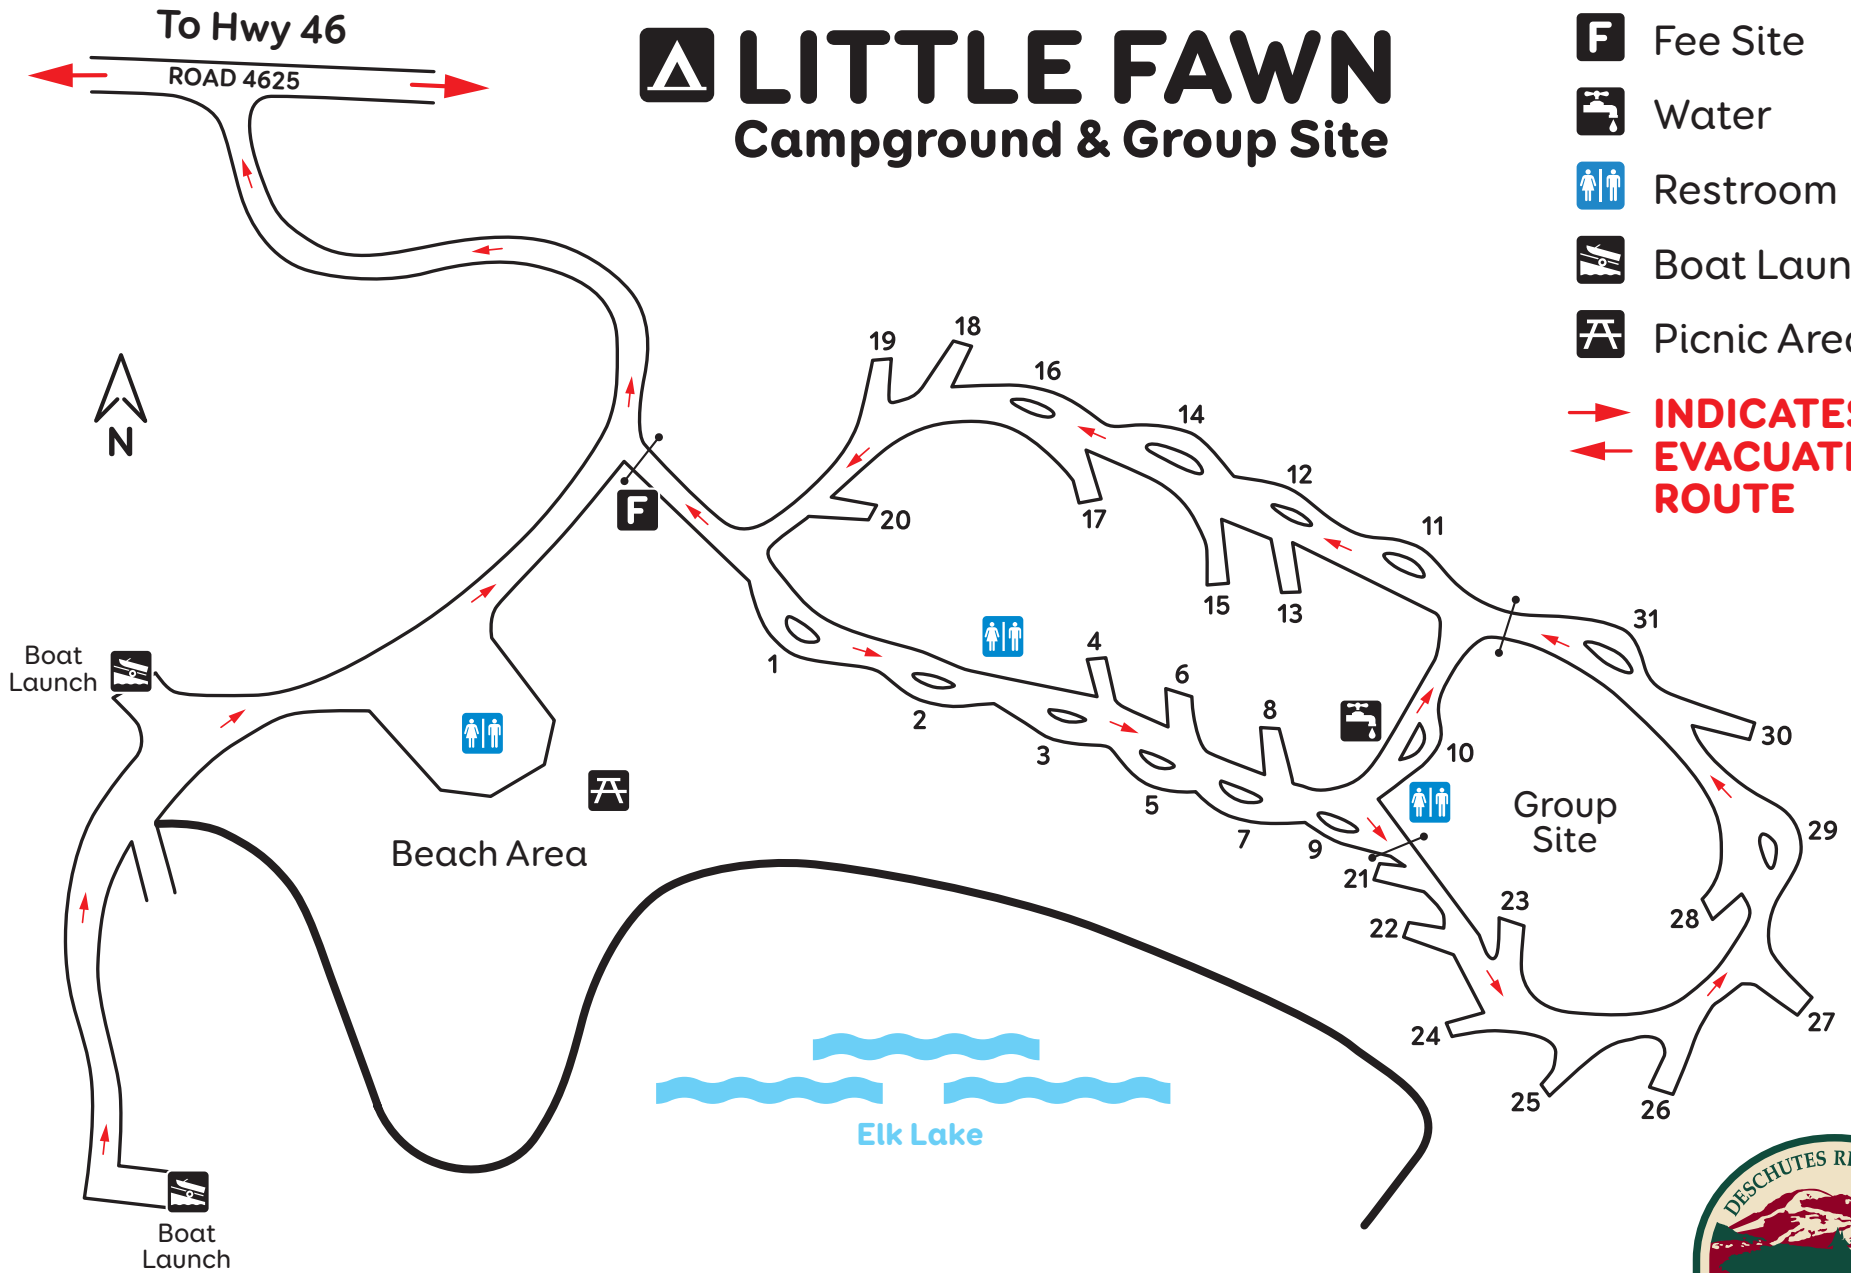

# EMERGENCY EVACUATION ROUTE

## **LITTLE FAWN** Campground & Group Site

-  Fee Site
-  Water
-  Restroom
-  Boat Launch
-  Picnic Area
-  **INDICATES EVACUATION ROUTE**

A Division of NORTHWEST LAND MANAGEMENT

© 2017 CLM Services Corporation