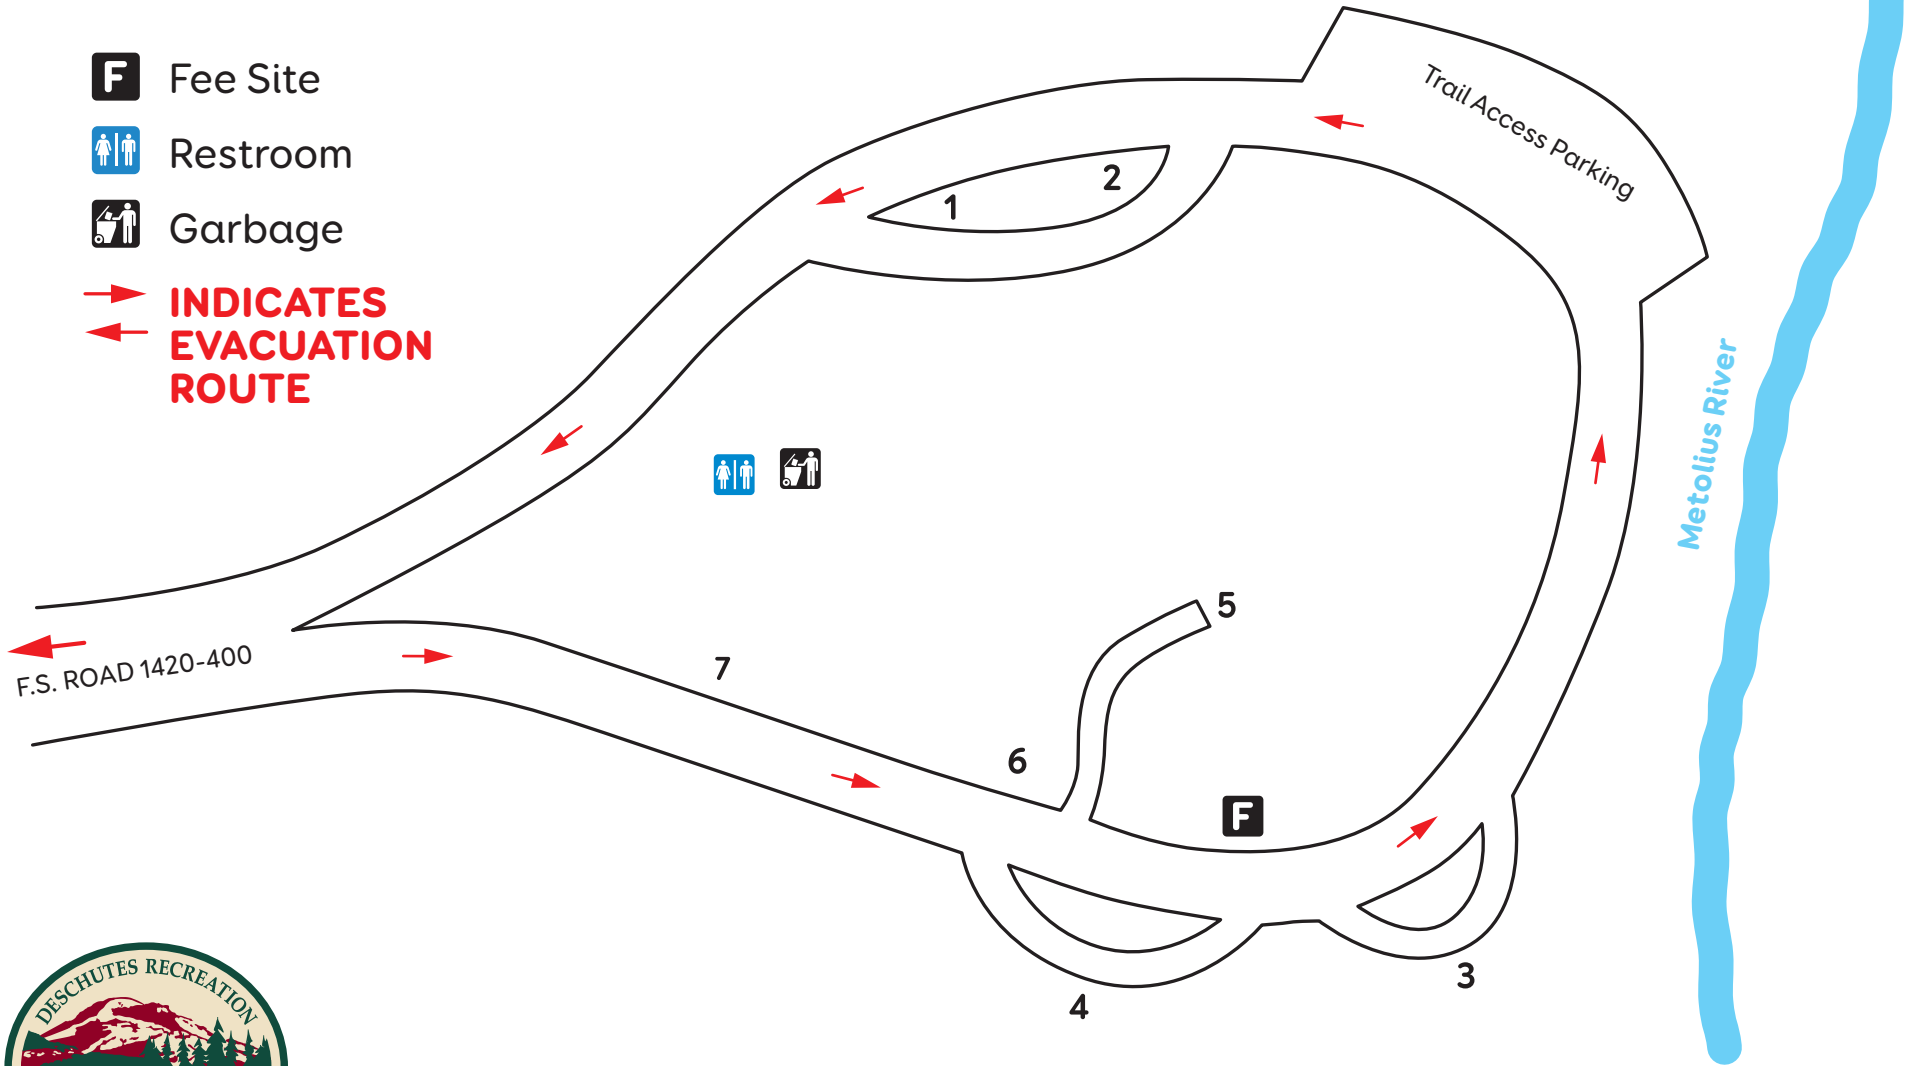

EMERGENCY EVACUATION ROUTE

LOWER CANYON CREEK Campground

-  Fee Site
-  Restroom
-  Garbage

 **INDICATES**
 **EVACUATION**
ROUTE

A Division of
NORTHWEST LAND MANAGEMENT

© 2017 CLM Services Corporation