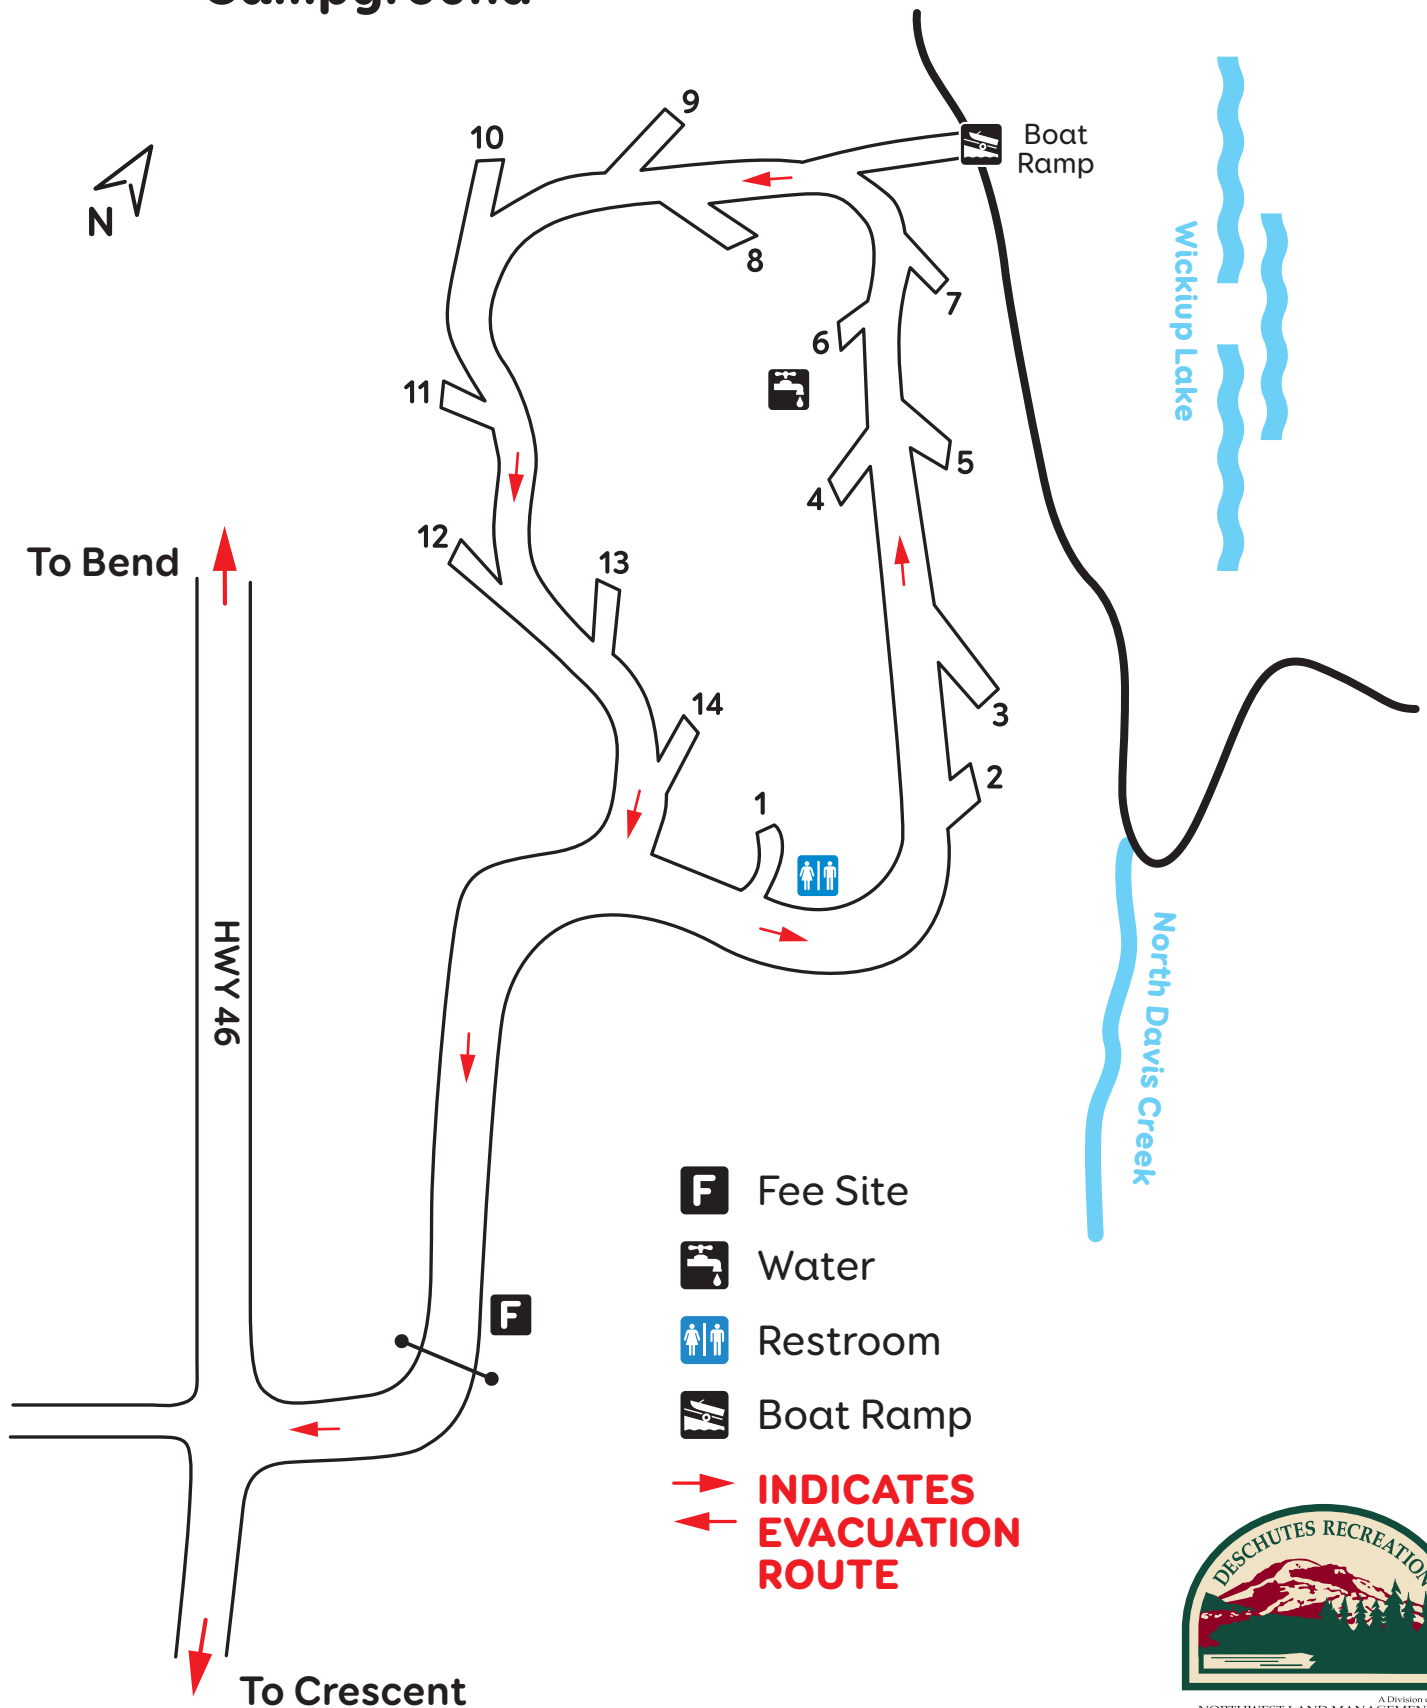

EMERGENCY EVACUATION ROUTE

NORTH DAVIS CREEK Campground

A Division of
NORTHWEST LAND MANAGEMENT

© 2017 CLM Services Corporation