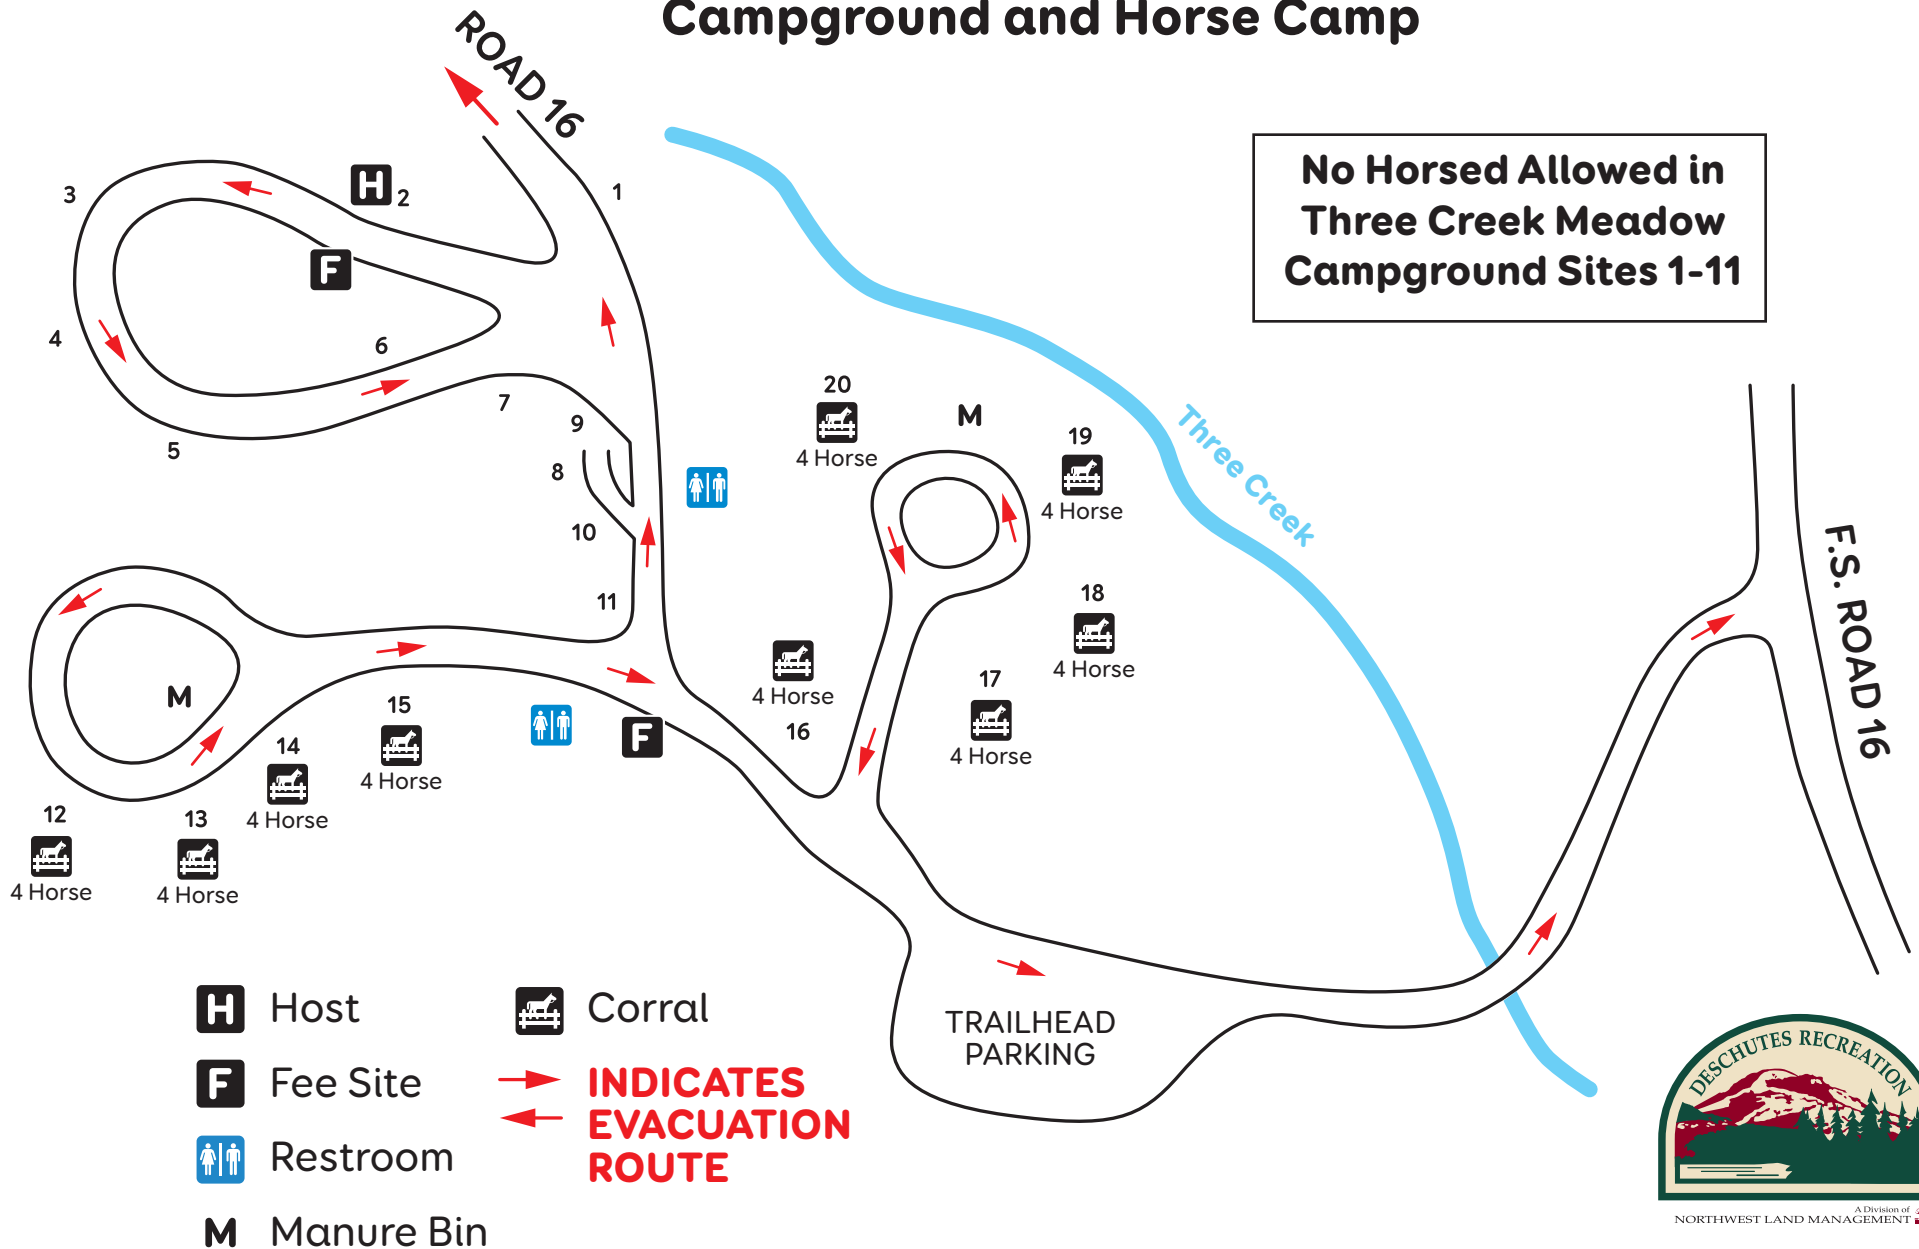

EMERGENCY EVACUATION ROUTE

THREE CREEK MEADOW

Campground and Horse Camp

A Division of NORTHWEST LAND MANAGEMENT

© 2017 CLM Services Corporation