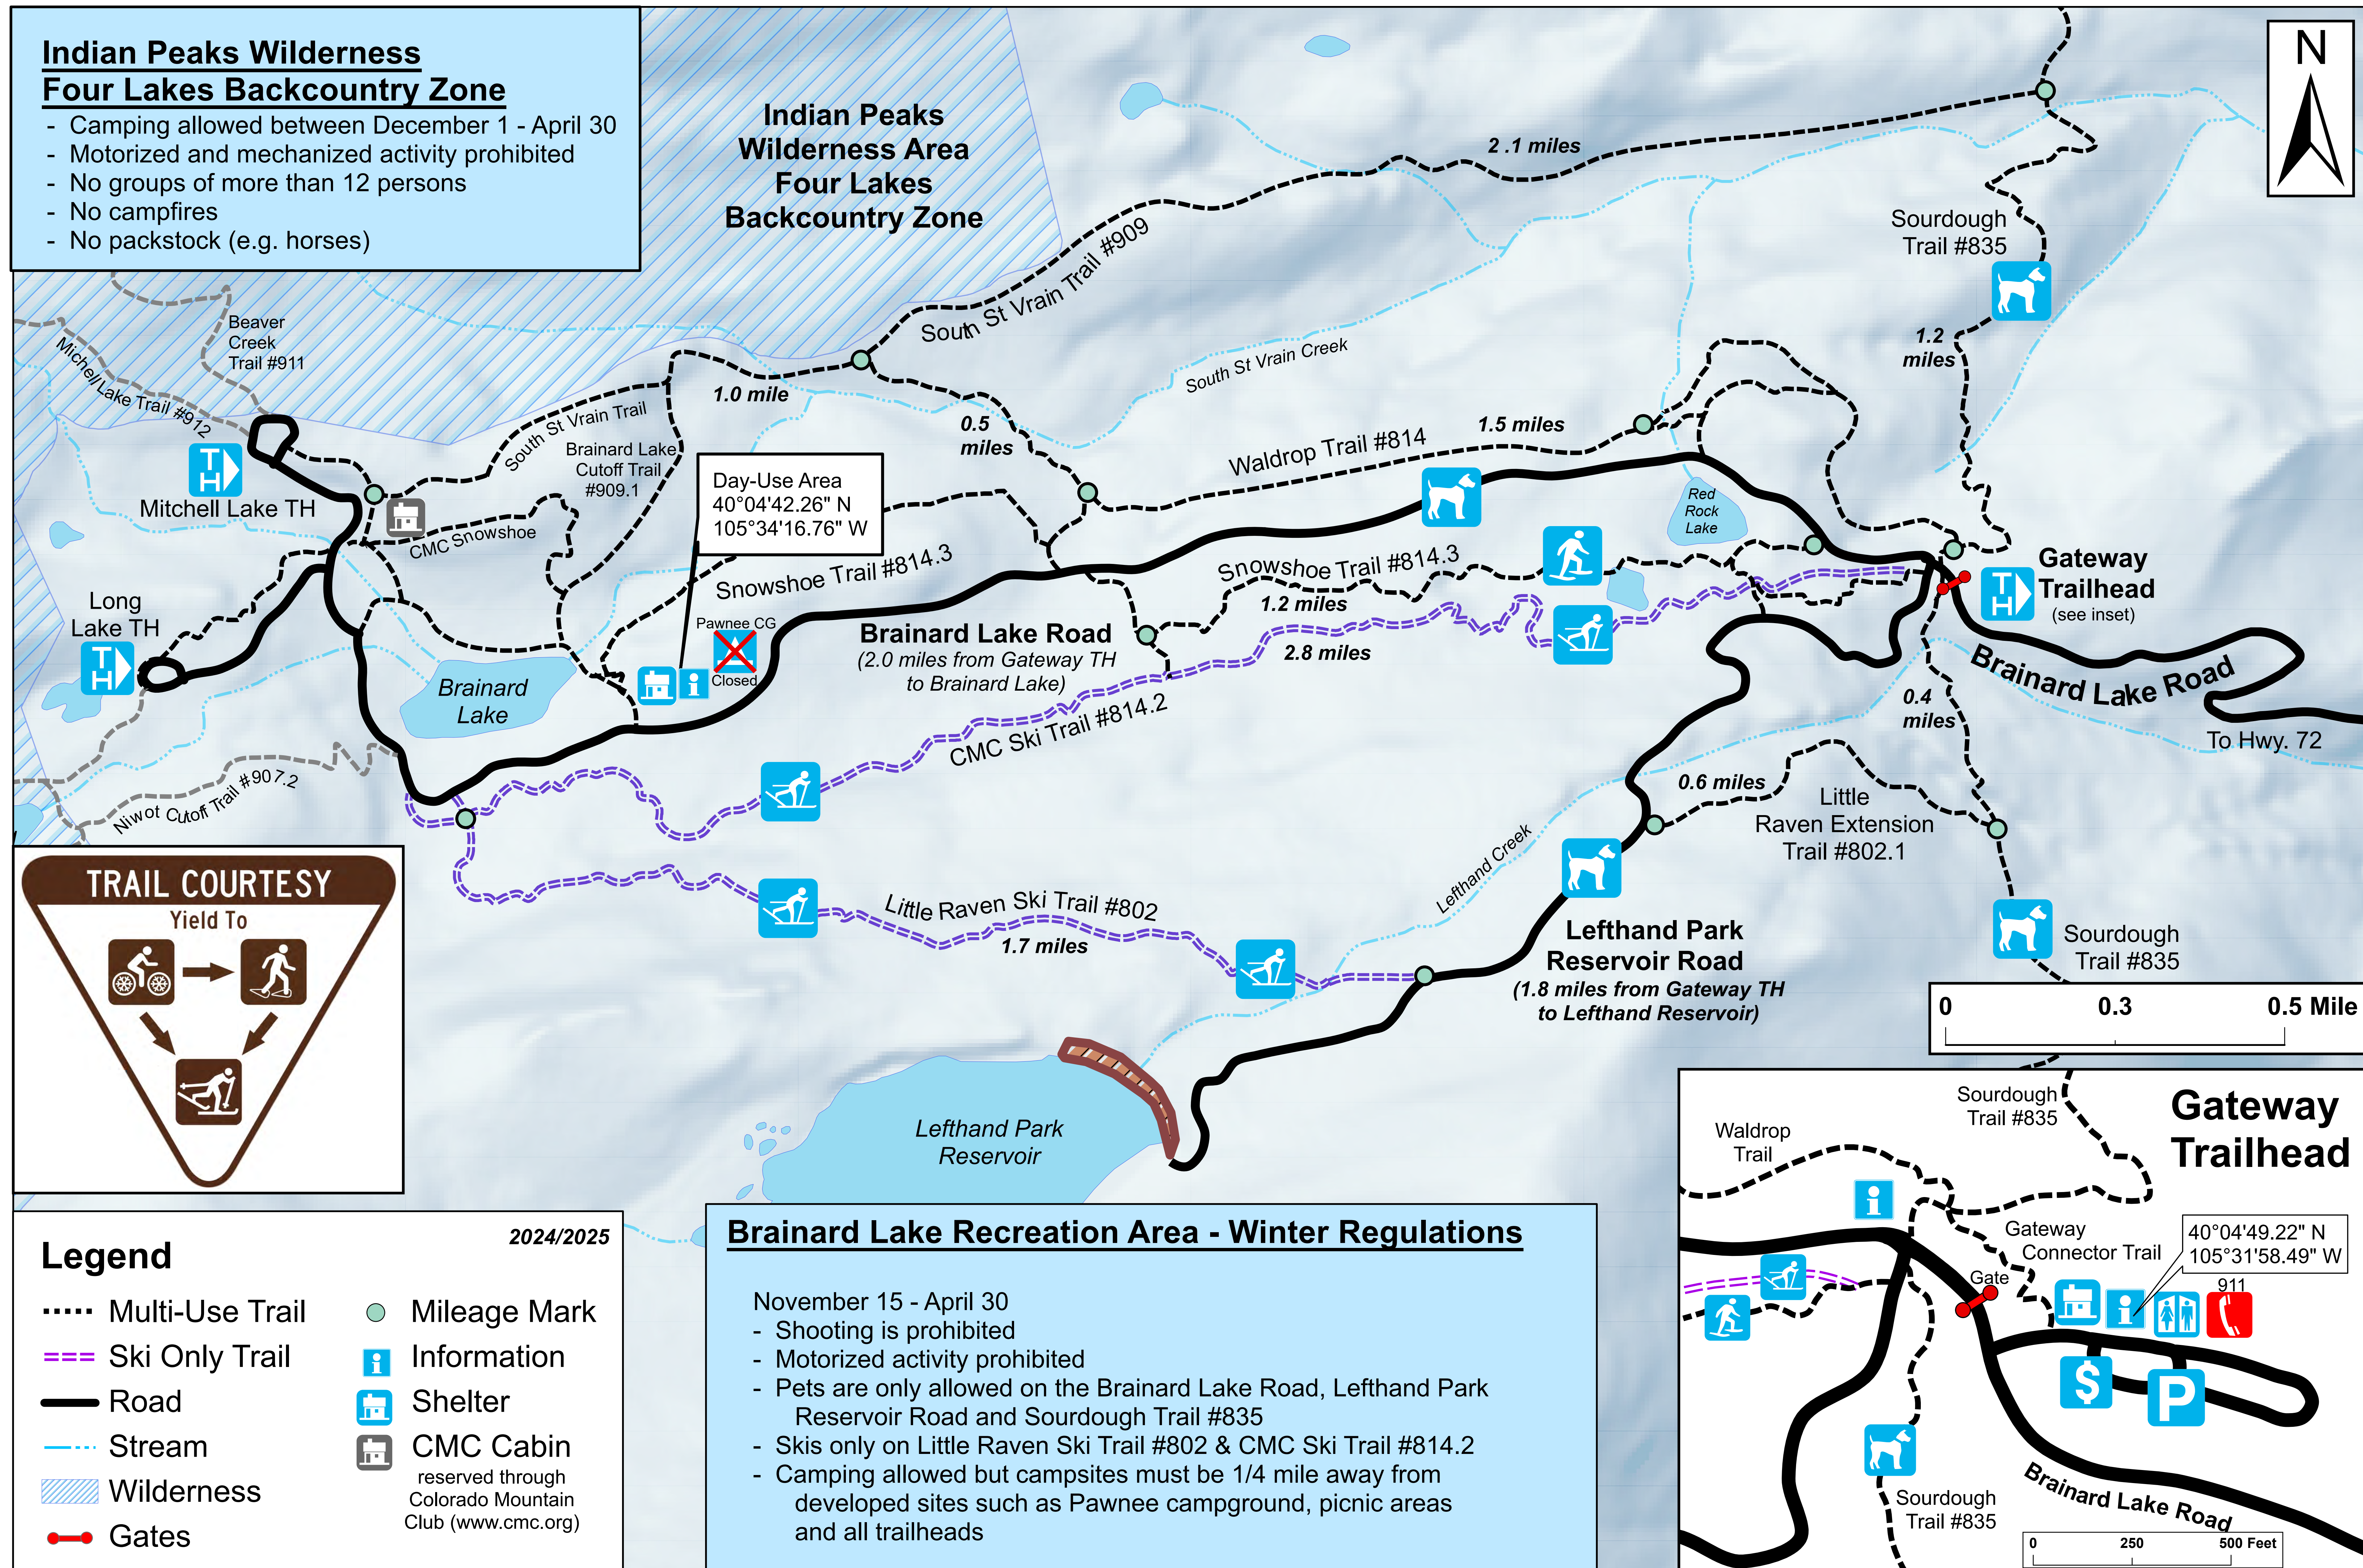

Brainard Lake Recreation Area

2024-25 Winter Season Map

Volunteer Partnerships provide immeasurable benefits to our public lands. Volunteers dedicate thousands of hours of service. Contact the Boulder Ranger District or any of these partners for more information.