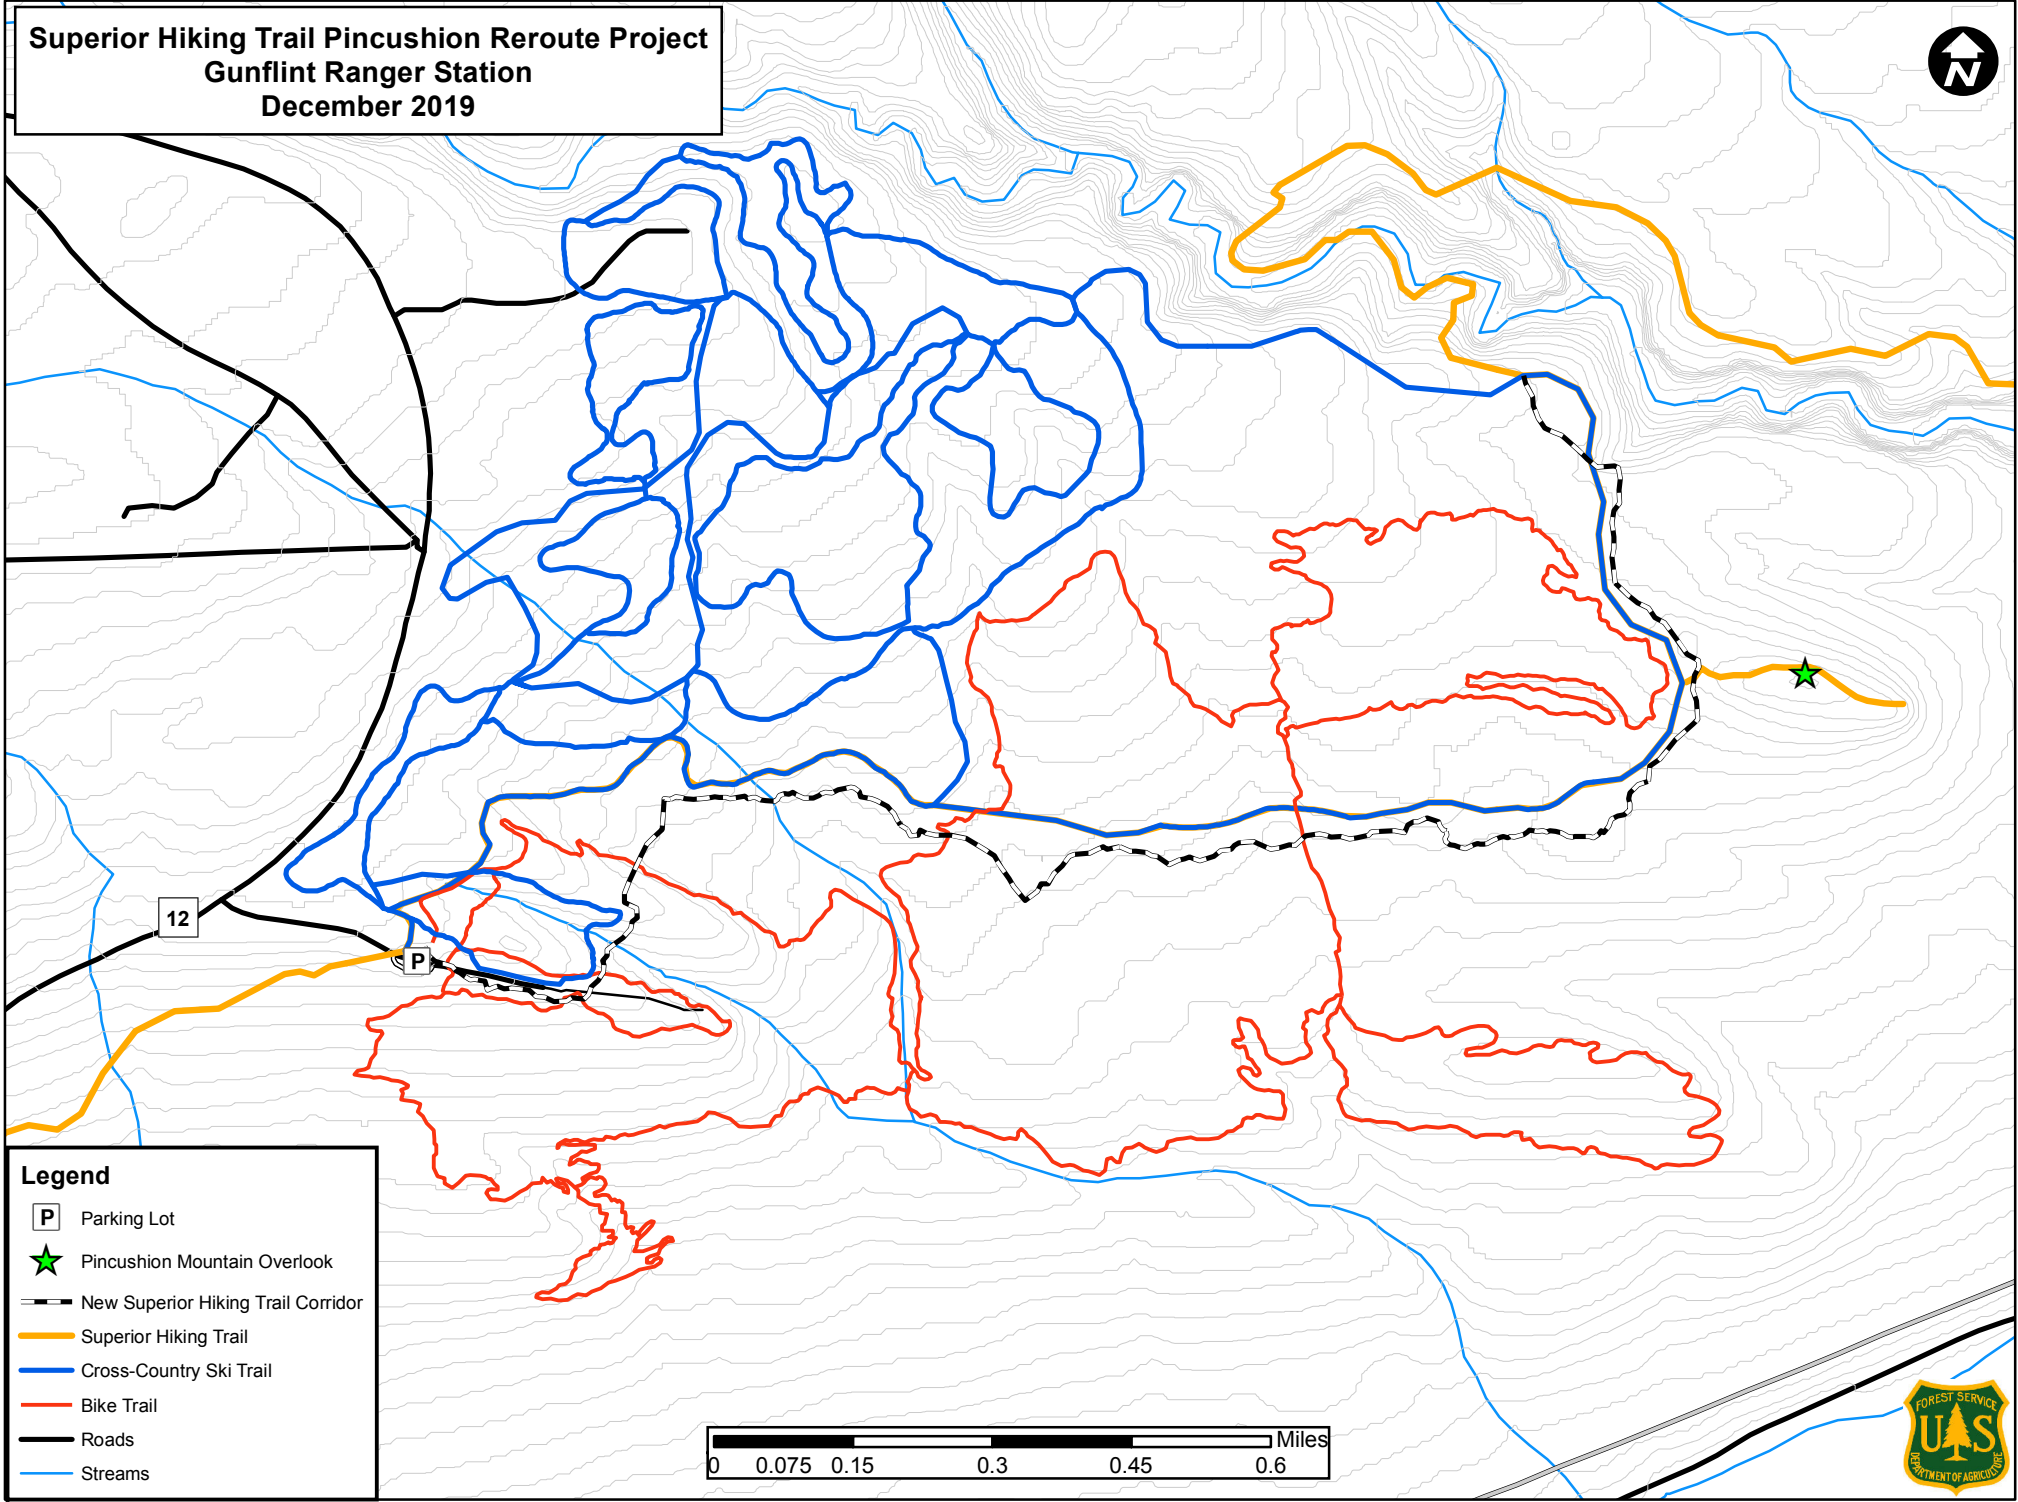

Superior Hiking Trail Pincushion Reroute Project
Gunflint Ranger Station
December 2019

Legend

-  Parking Lot
-  Pincushion Mountain Overlook
-  New Superior Hiking Trail Corridor
-  Superior Hiking Trail
-  Cross-Country Ski Trail
-  Bike Trail
-  Roads
-  Streams