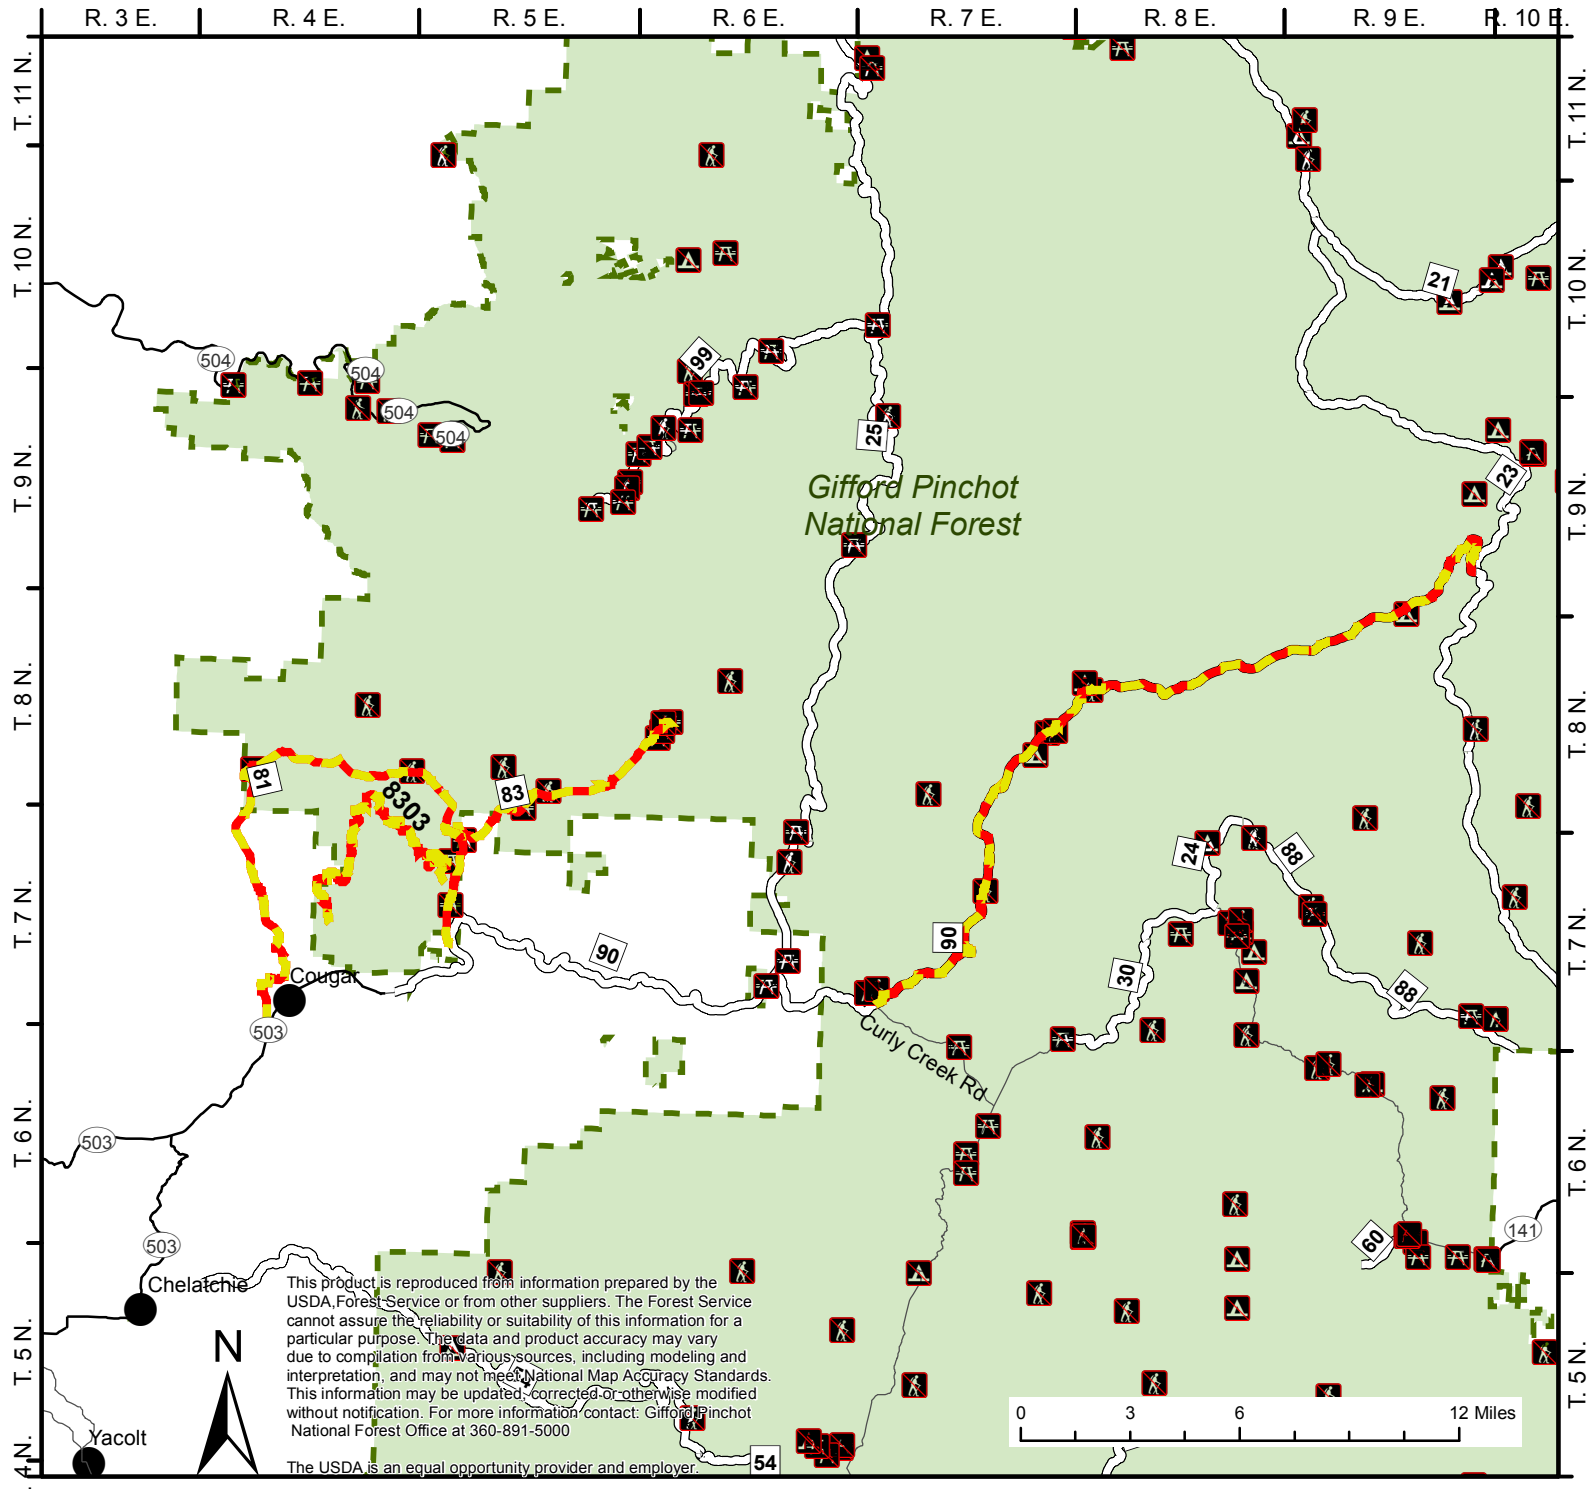

Occupancy and Use Closure Exhibit A

Closure Number 06-03-00-20-05

Gifford Pinchot National Forest 360-891-5000

Legend

Arterial NFS Roads	National Forest Land
Interstate Highway	Developed Recreation Site Closure
Other Major Road	Campground
US Highway	Day Use
State Highway and Route	Trailhead
USFS Admin Boundary	

Occupancy and Use Closure Exhibit B Closure Number 06-03-00-20-05 Gifford Pinchot National Forest 360-891-5000

- Legend**
- USFS Admin Boundary
 - National Forest Land
 - Road Closure
 - Arterial NFS Roads
 - Other Major Roads
 - State Highway and Route
 - Towns
 - Developed Recreation Site Closure**
 - Campground
 - Day Use
 - Trailhead