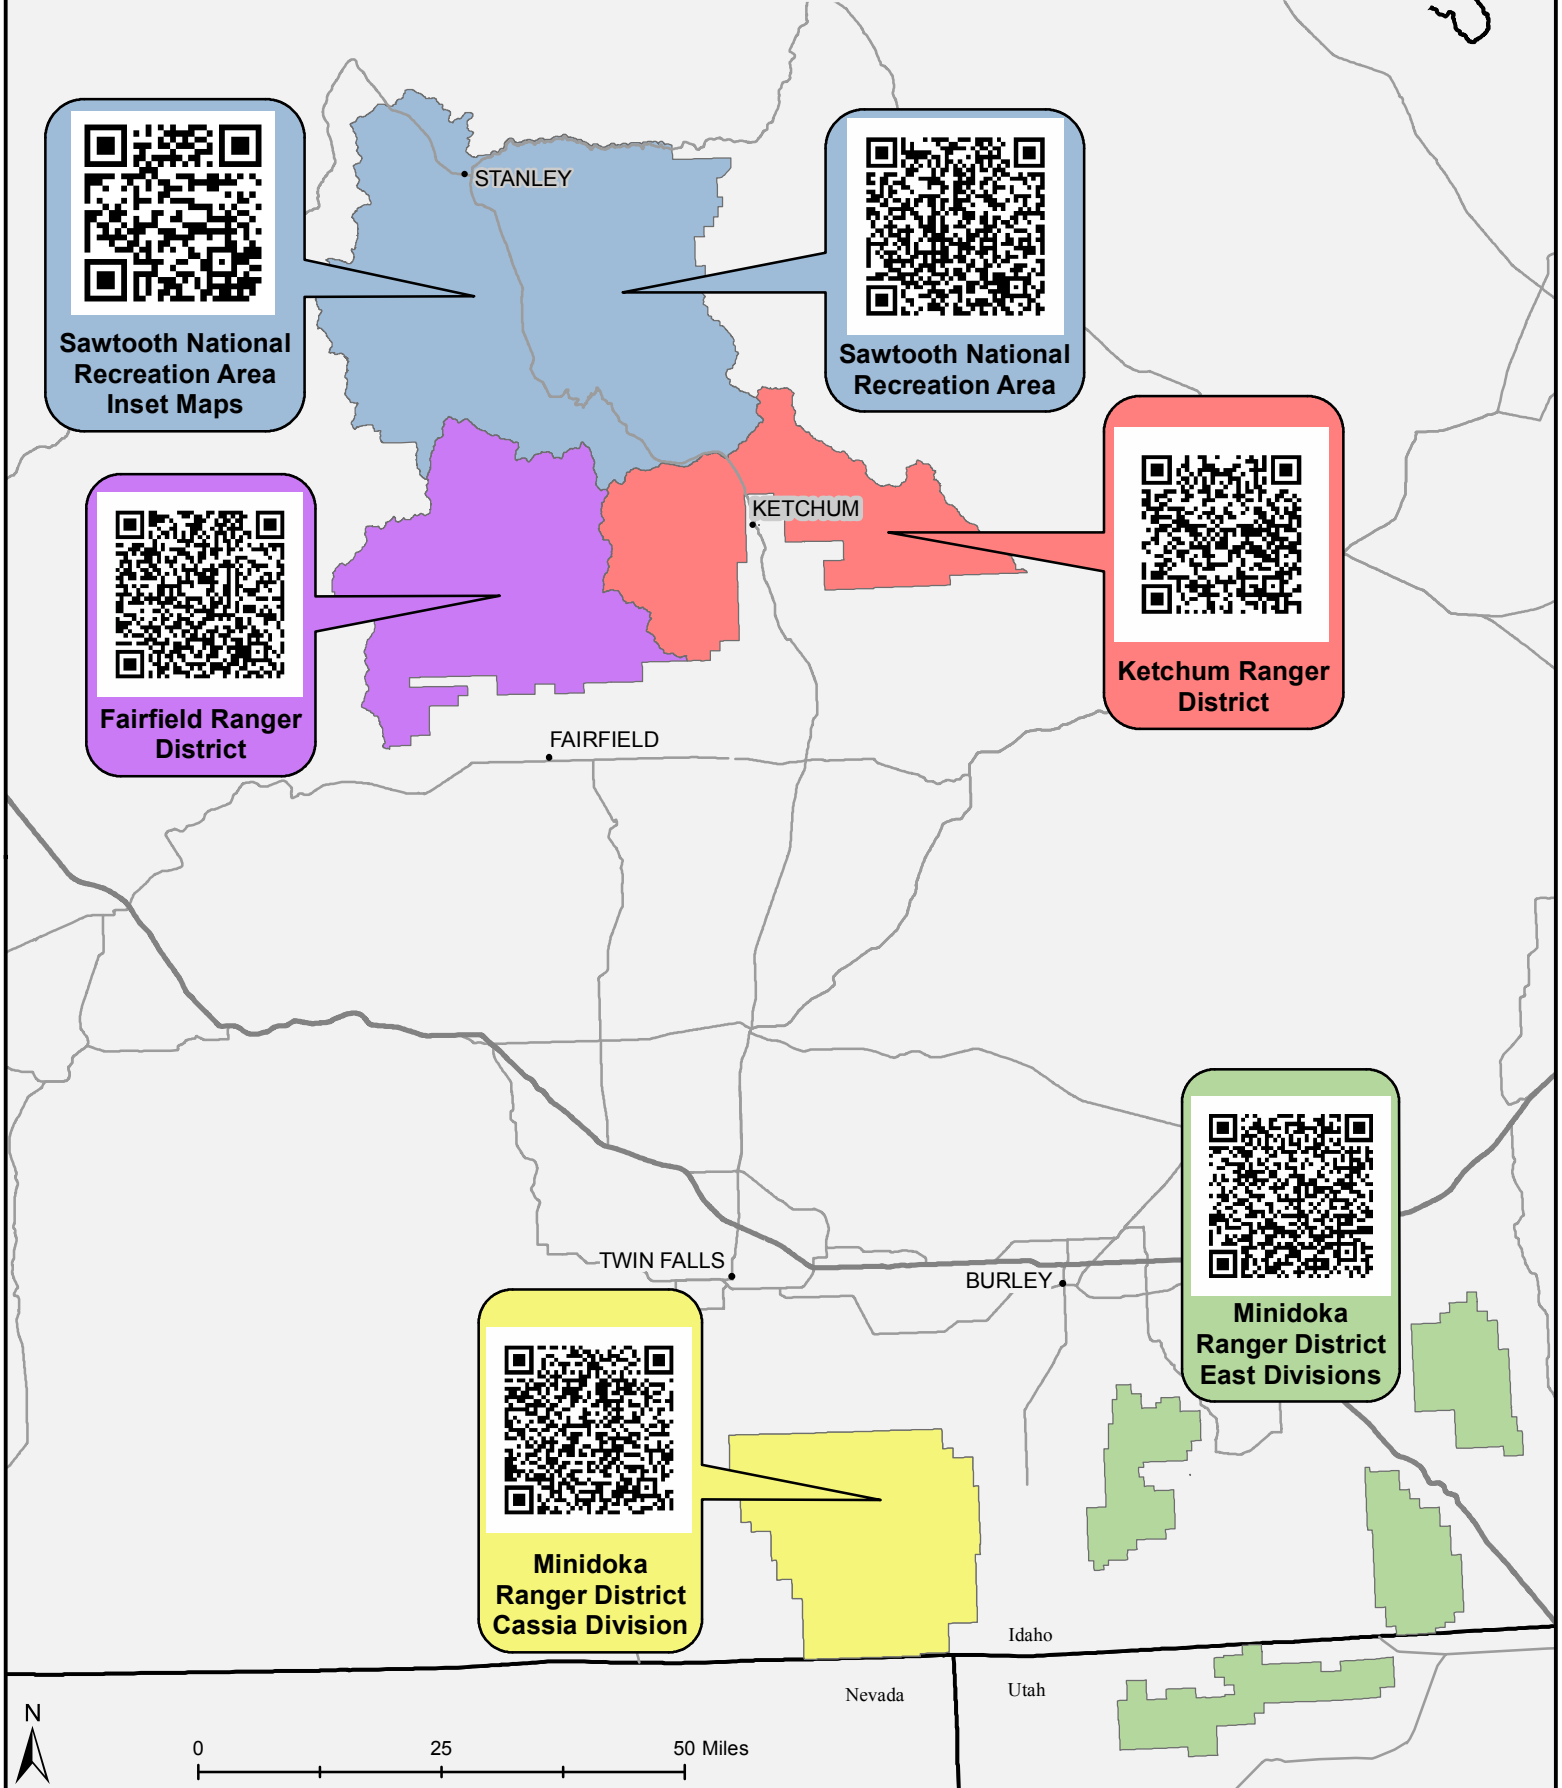

Sawtooth National Forest 2020 Motor Vehicle Use Maps

Use the Avenza Maps™ App to scan the desired map QR code. Avenza Maps™ is a free application for smartphones and tablets that allows users to track their location on georeferenced base maps. Once the map is downloaded it relies on the device's built-in GPS to show your location, even without a network or internet connection. www.avenzamaps.com
Maps also available online at: www.fs.usda.gov/main/sawtooth/maps-pubs and at Sawtooth National Forest offices.