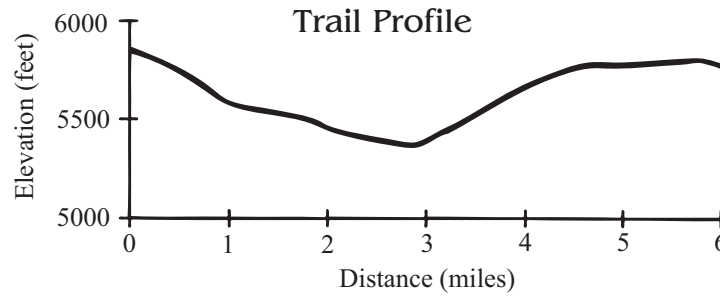

Ash Fork Hill Bicycle Tour

Approximate riding time: 60 minutes • 6 miles

To Ash Fork Hill Bike Tour
From Williams take I-40 west 12 miles to Exit 151 (Welch Exit). Take Forest Road 6 north to the parking area.

To Devil Dog Bike Tour
From Williams take I-40 west 6 miles to Exit 157 (Devil Dog Exit). Circle to your right, following the road below the underpass. Turn left onto Forest Road 108. The parking area is immediately on the right.

- Bike Tour
- ==== 1922 Roadway
- ==== 1932 Roadway
- Forest Road
- ==== Interstate 40
-  Trailhead/Parking
-  Hand Built Culverts
- No Camping Area

To Ash Fork Loop at Welch Road Exit (6 miles)

Devil Dog Bicycle Tour

Approximate riding time: 30 minutes • 5 miles