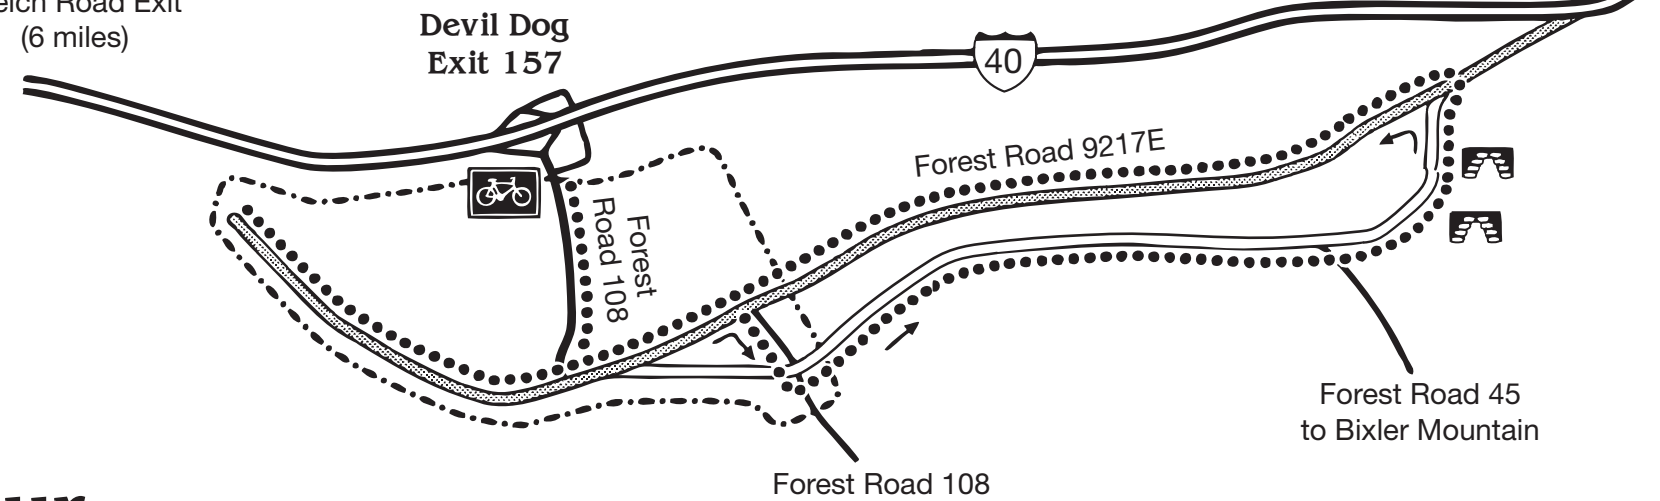

Ash Fork Hill Bicycle Tour

Approximate riding time: 60 minutes • 6 miles

To Ash Fork Hill Bike Tour
From Williams take I-40 west 12 miles to Exit 151 (Welch Exit). Take Forest Road 6 north to the parking area.

To Devil Dog Bike Tour
From Williams take I-40 west 6 miles to Exit 157 (Devil Dog Exit). Circle to your right, following the road below the underpass. Turn left onto Forest Road 108. The parking area is immediately on the right.

- Bike Tour
- ==== 1922 Roadway
- ==== 1932 Roadway
- Forest Road
- ==== Interstate 40
-  Trailhead/Parking
-  Hand Built Culverts
- No Camping Area

To Ash Fork Loop at Welch Road Exit (6 miles)

Devil Dog Bicycle Tour

Approximate riding time: 30 minutes • 5 miles