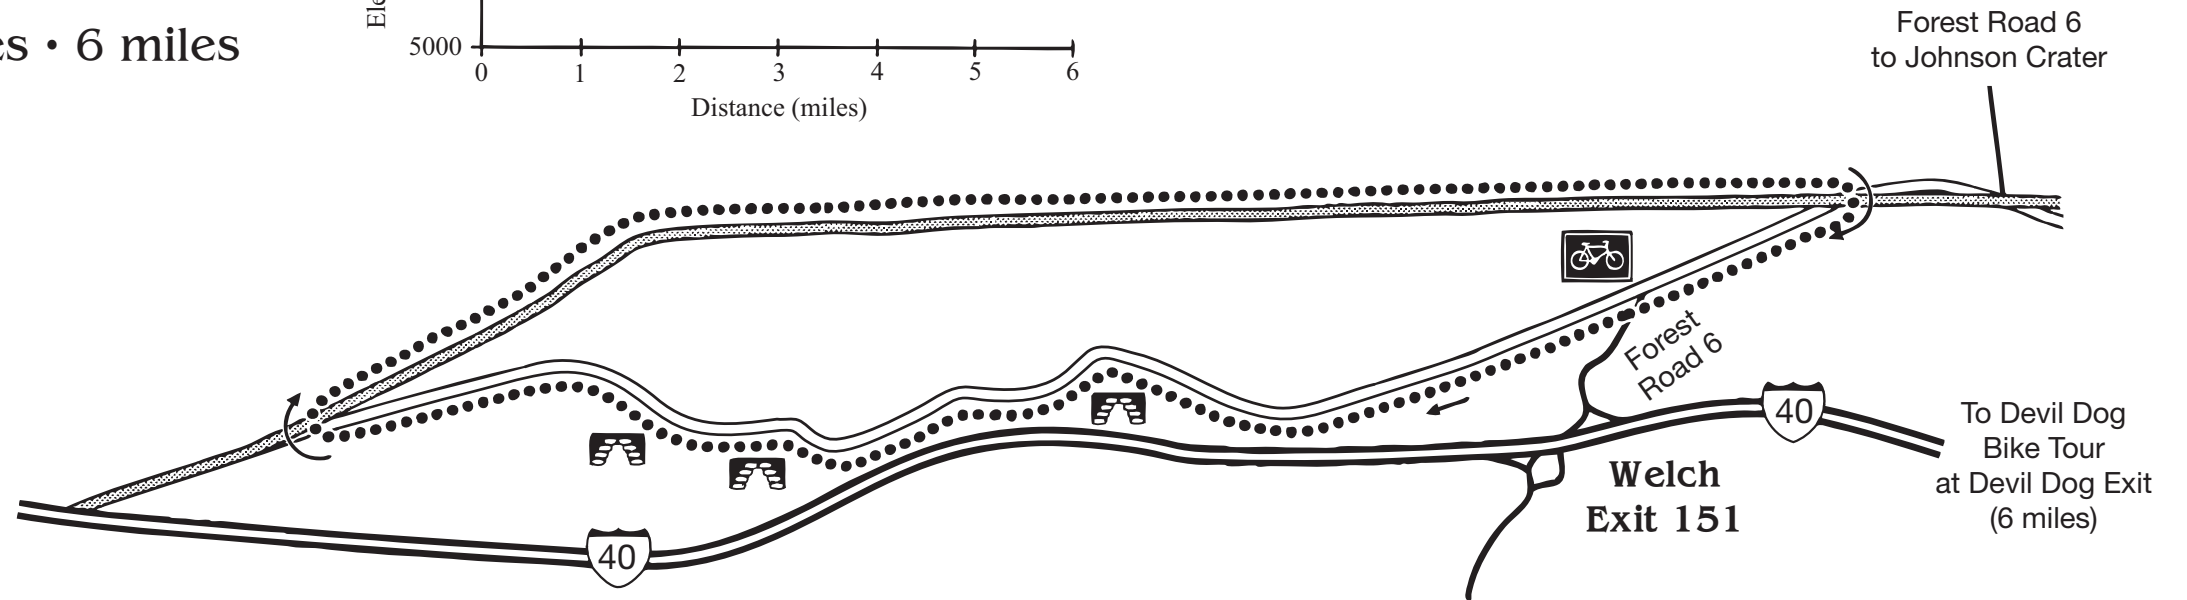

Ash Fork Hill Bicycle Tour

Approximate riding time: 60 minutes • 6 miles

To Ash Fork Hill Bike Tour
From Williams take I-40 west 12 miles to Exit 151 (Welch Exit). Take Forest Road 6 north to the parking area.

To Devil Dog Bike Tour
From Williams take I-40 west 6 miles to Exit 157 (Devil Dog Exit). Circle to your right, following the road below the underpass. Turn left onto Forest Road 108. The parking area is immediately on the right.

- Bike Tour
- ==== 1922 Roadway
- ==== 1932 Roadway
- Forest Road
- ==== Interstate 40
-  Trailhead/Parking
-  Hand Built Culverts
- No Camping Area

To Ash Fork Loop at Welch Road Exit (6 miles)

Devil Dog Bicycle Tour

Approximate riding time: 30 minutes • 5 miles