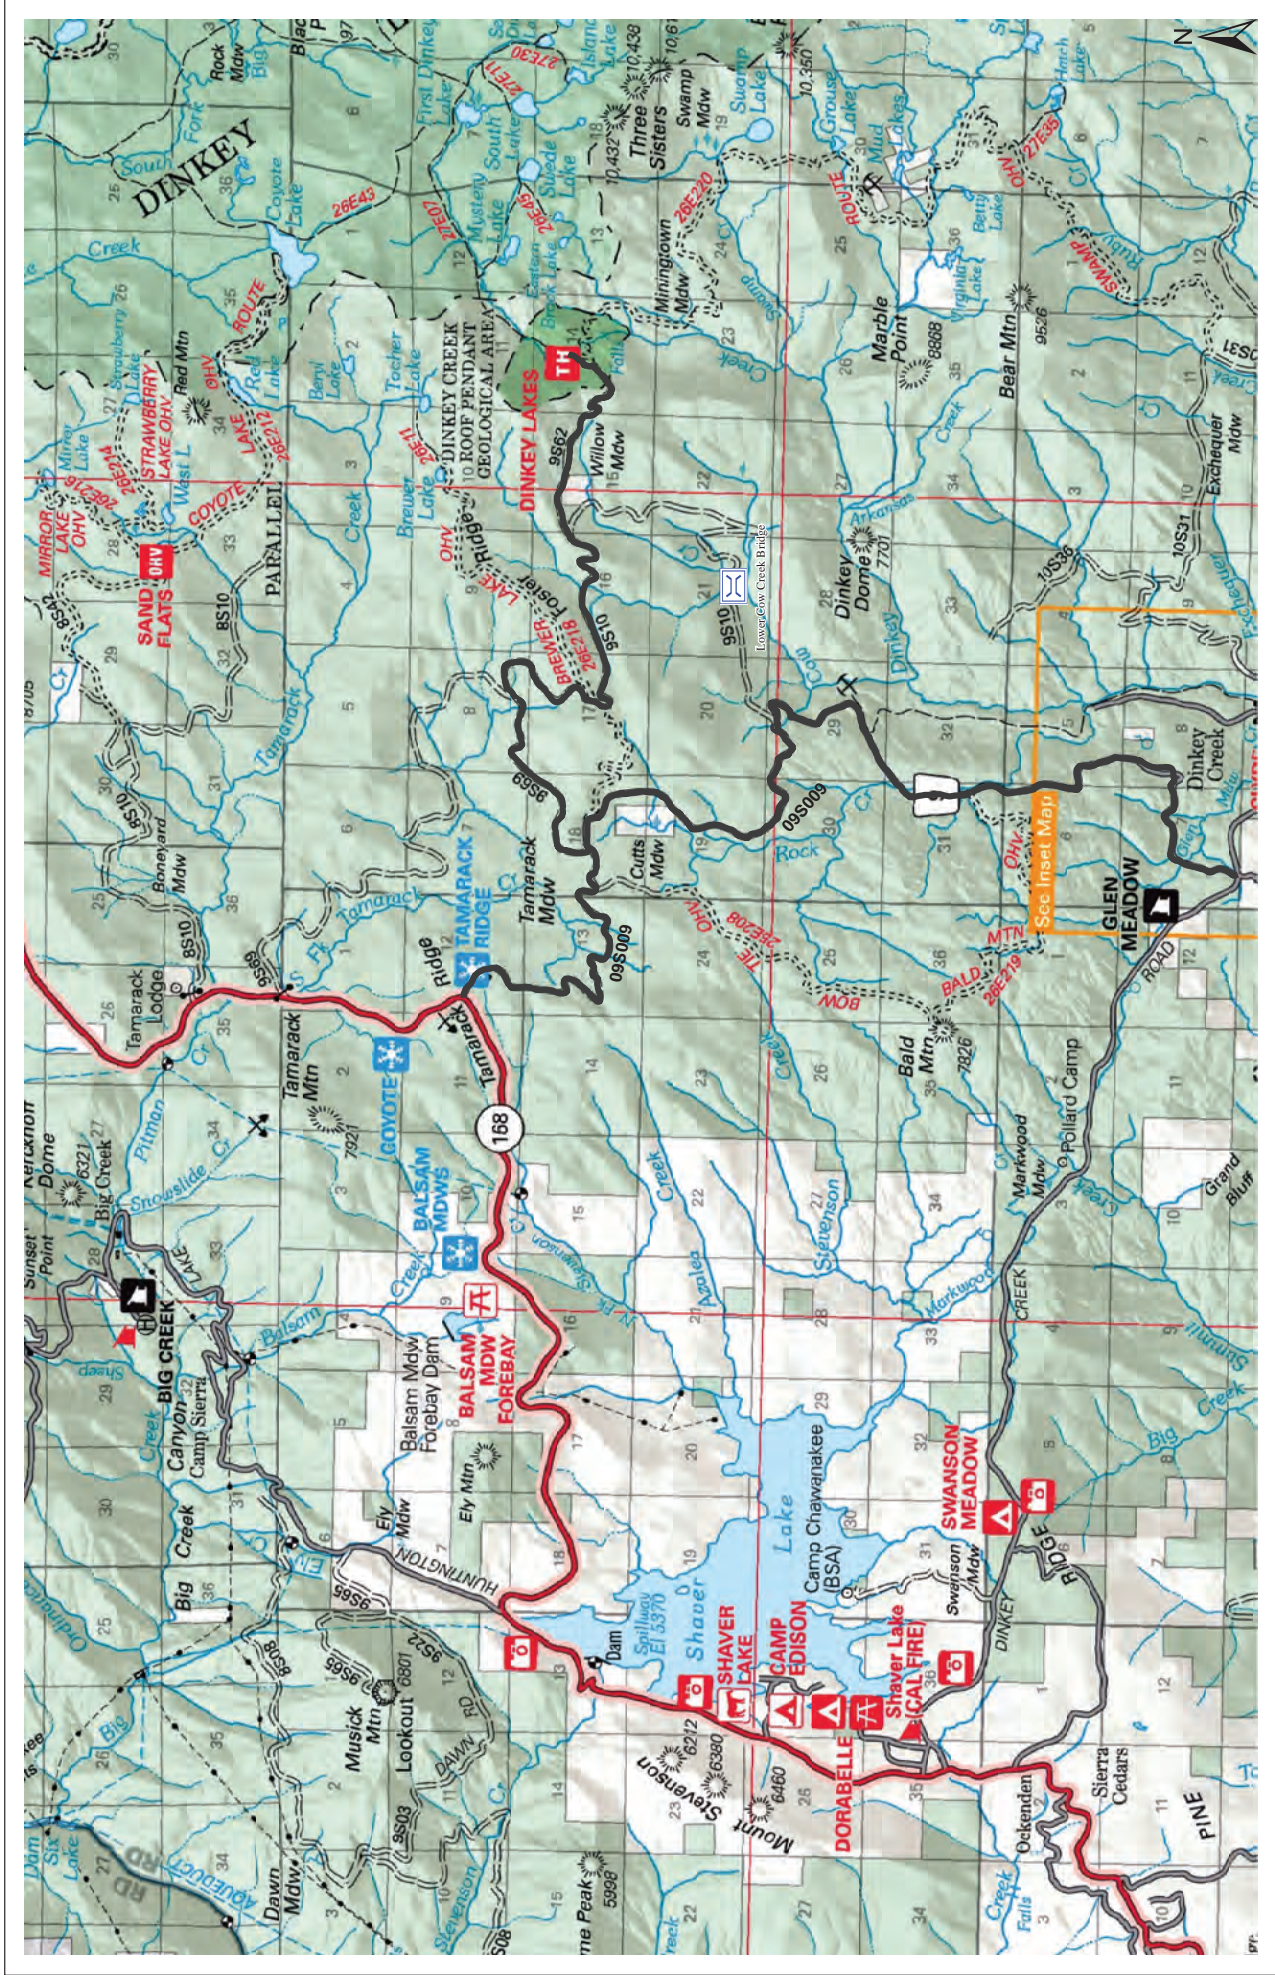

Sierra National Forest

Detour Route- Lower Cow Creek Bridge Replacement

Lower Cow Creek Bridge

Detour