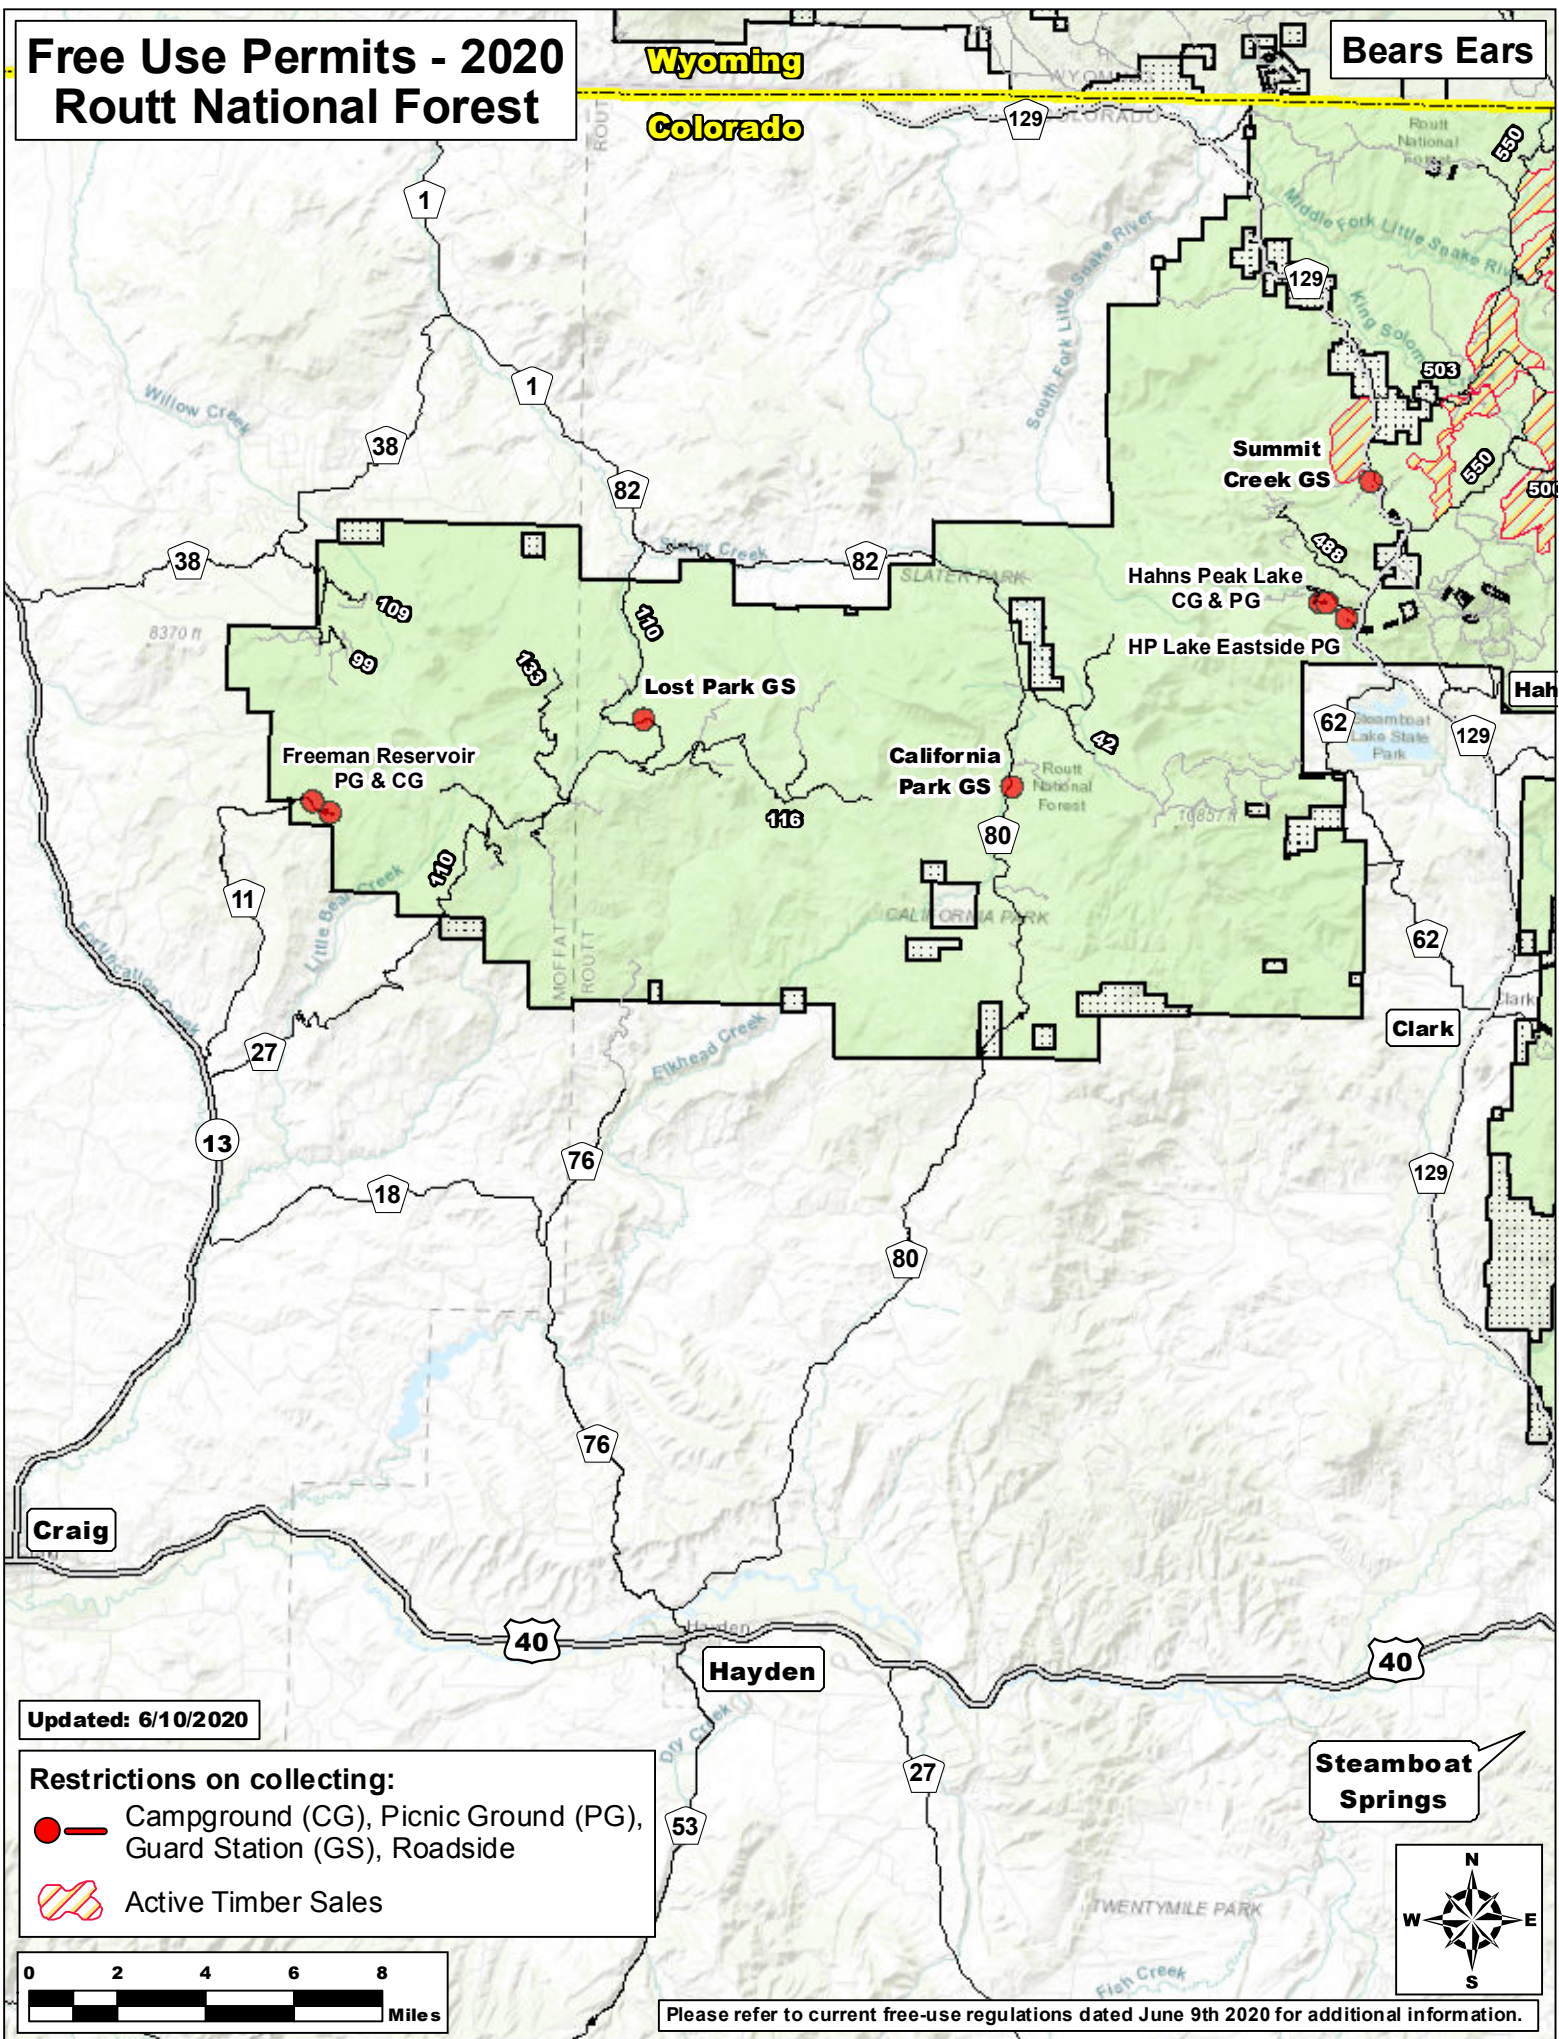

Free Use Permits - 2020 Routt National Forest

Wyoming

Colorado

Bears Ears

Updated: 6/10/2020

Restrictions on collecting:
● Campground (CG), Picnic Ground (PG),
Guard Station (GS), Roadside
▨ Active Timber Sales

Steamboat Springs

Please refer to current free-use regulations dated June 9th 2020 for additional information.