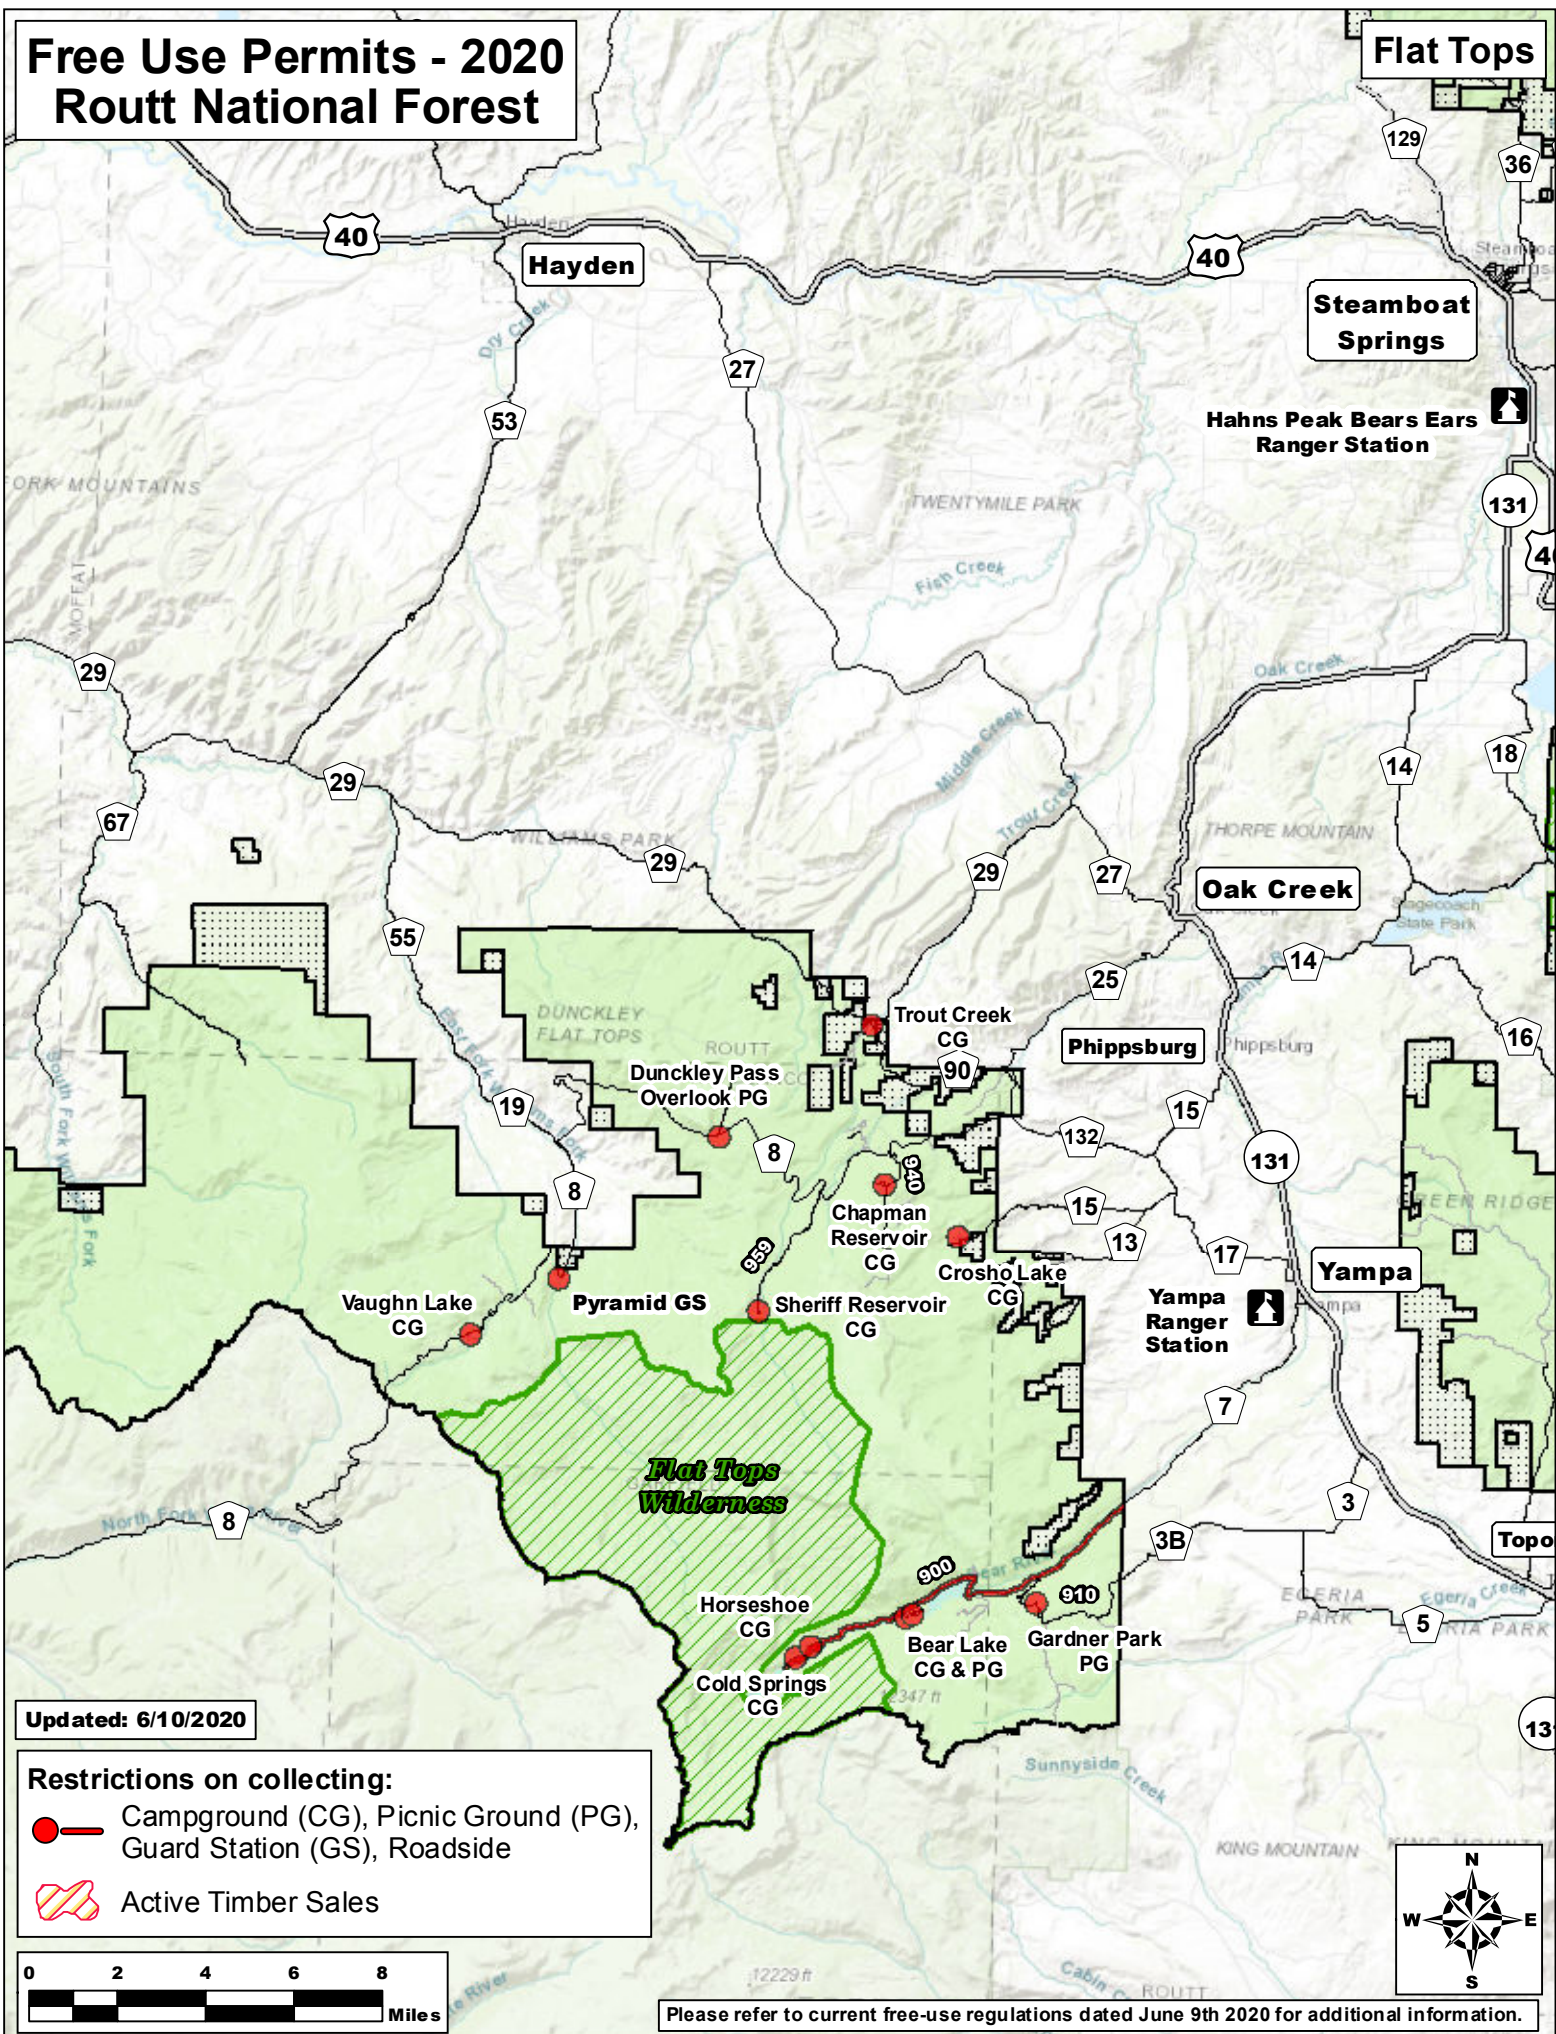

Free Use Permits - 2020 Routt National Forest

Updated: 6/10/2020

Restrictions on collecting:

-  Campground (CG), Picnic Ground (PG), Guard Station (GS), Roadside
-  Active Timber Sales

Please refer to current free-use regulations dated June 9th 2020 for additional information.