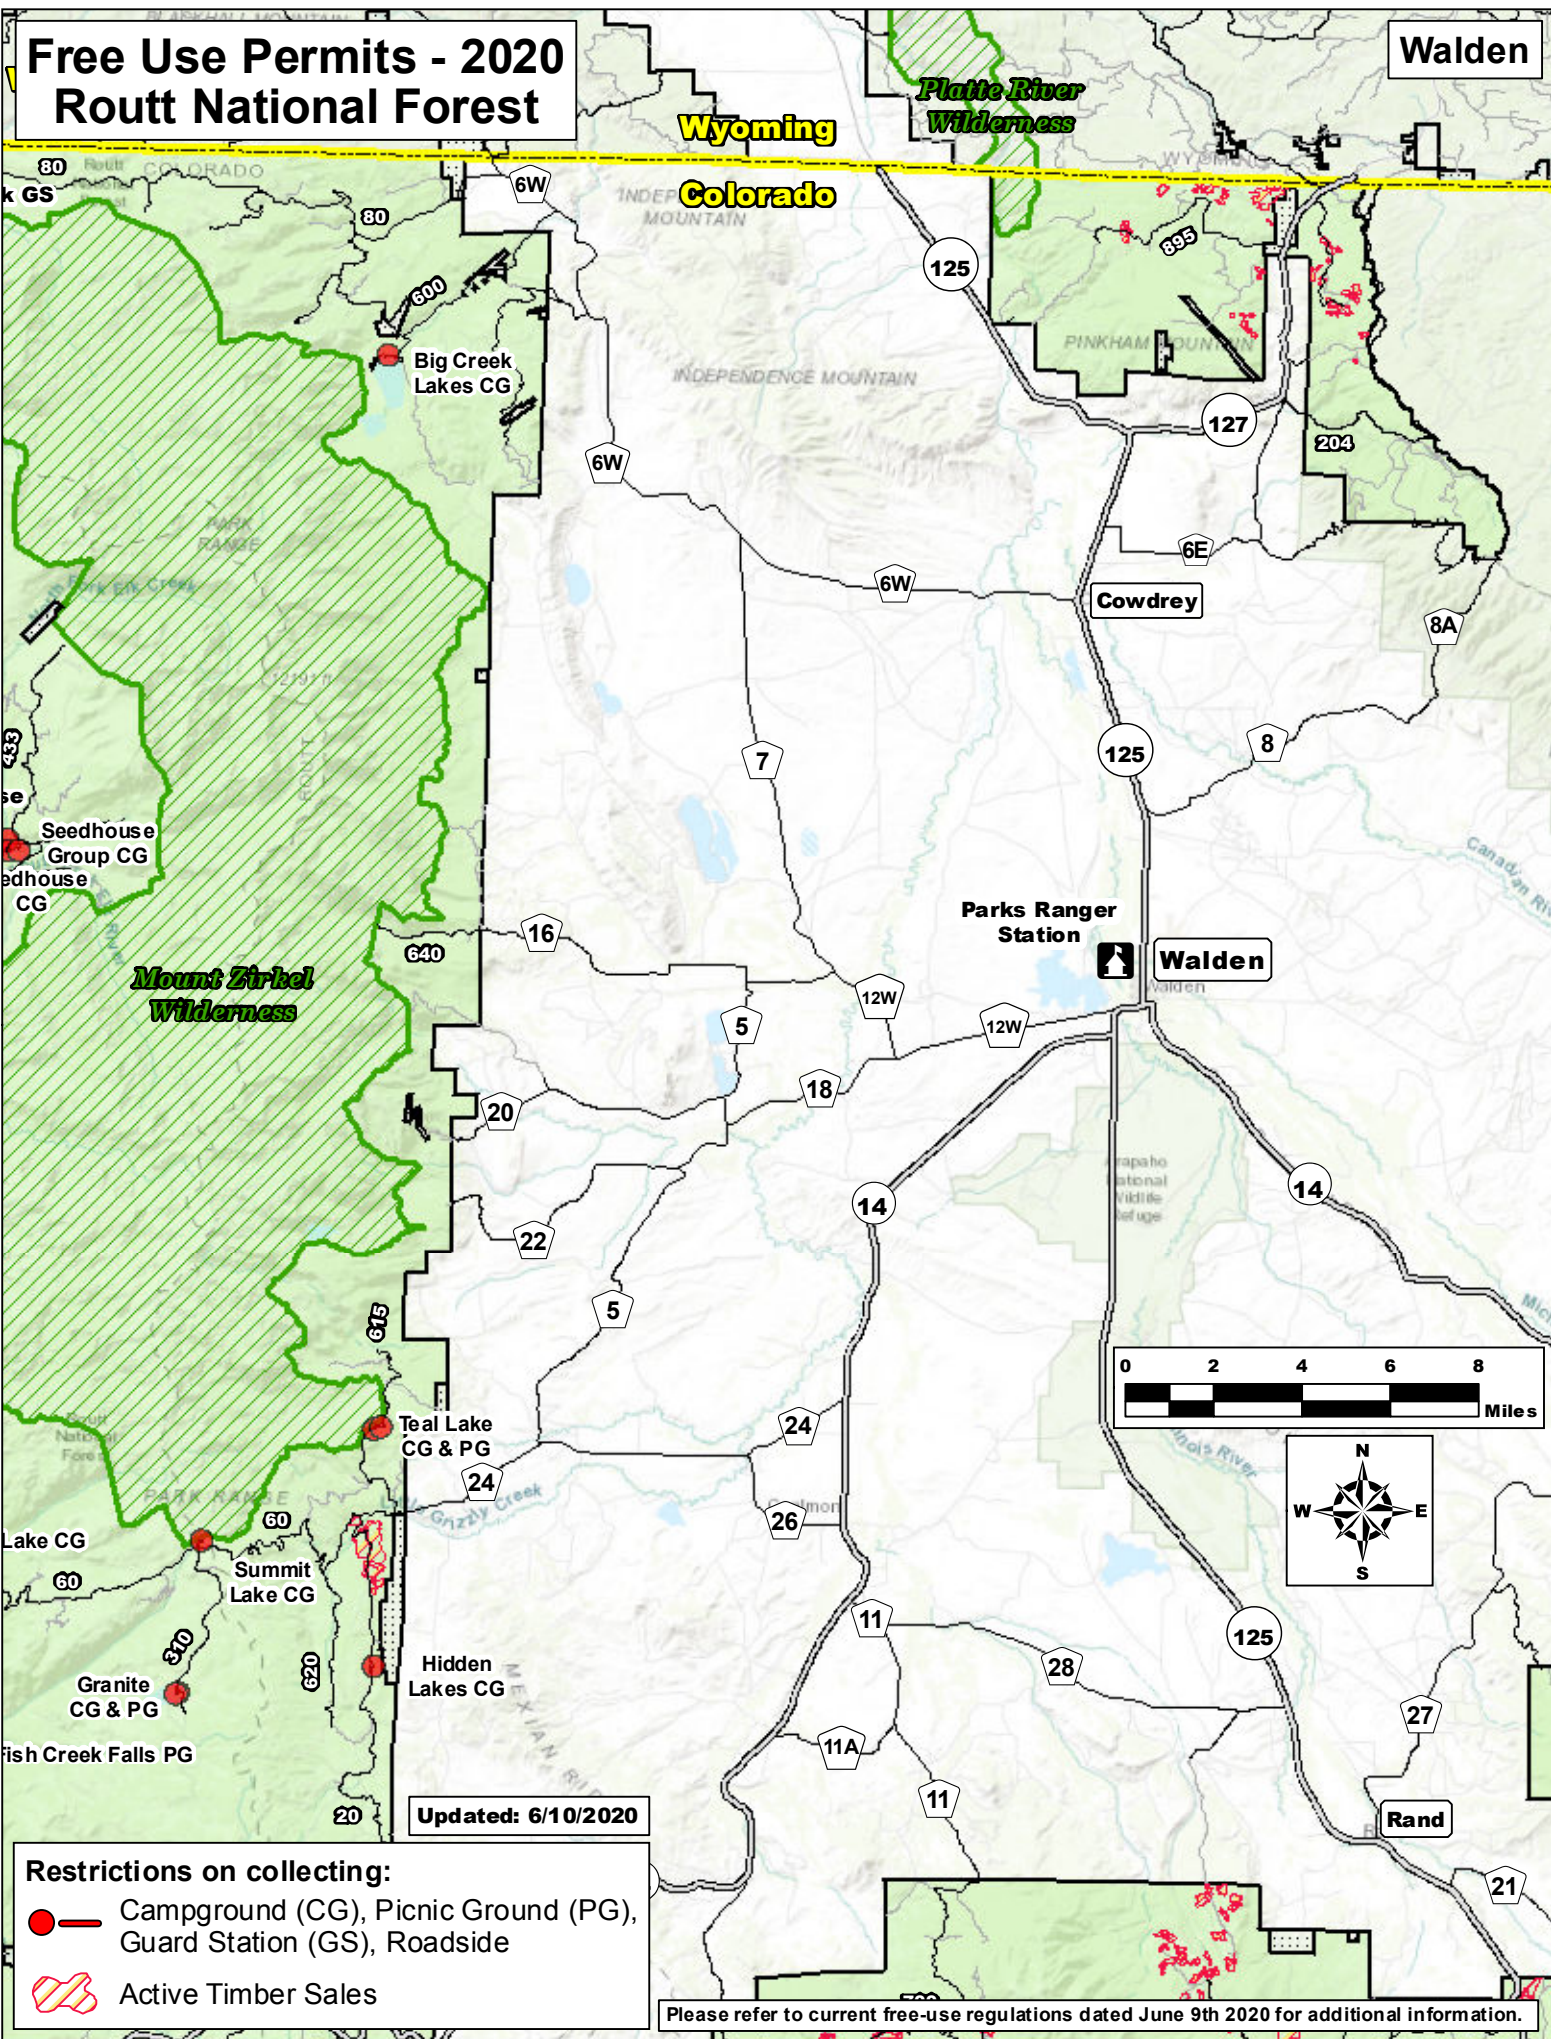

# Free Use Permits - 2020 Routt National Forest

Updated: 6/10/2020

- Restrictions on collecting:**
- — Campground (CG), Picnic Ground (PG), Guard Station (GS), Roadside
  - ▨ Active Timber Sales

Please refer to current free-use regulations dated June 9th 2020 for additional information.