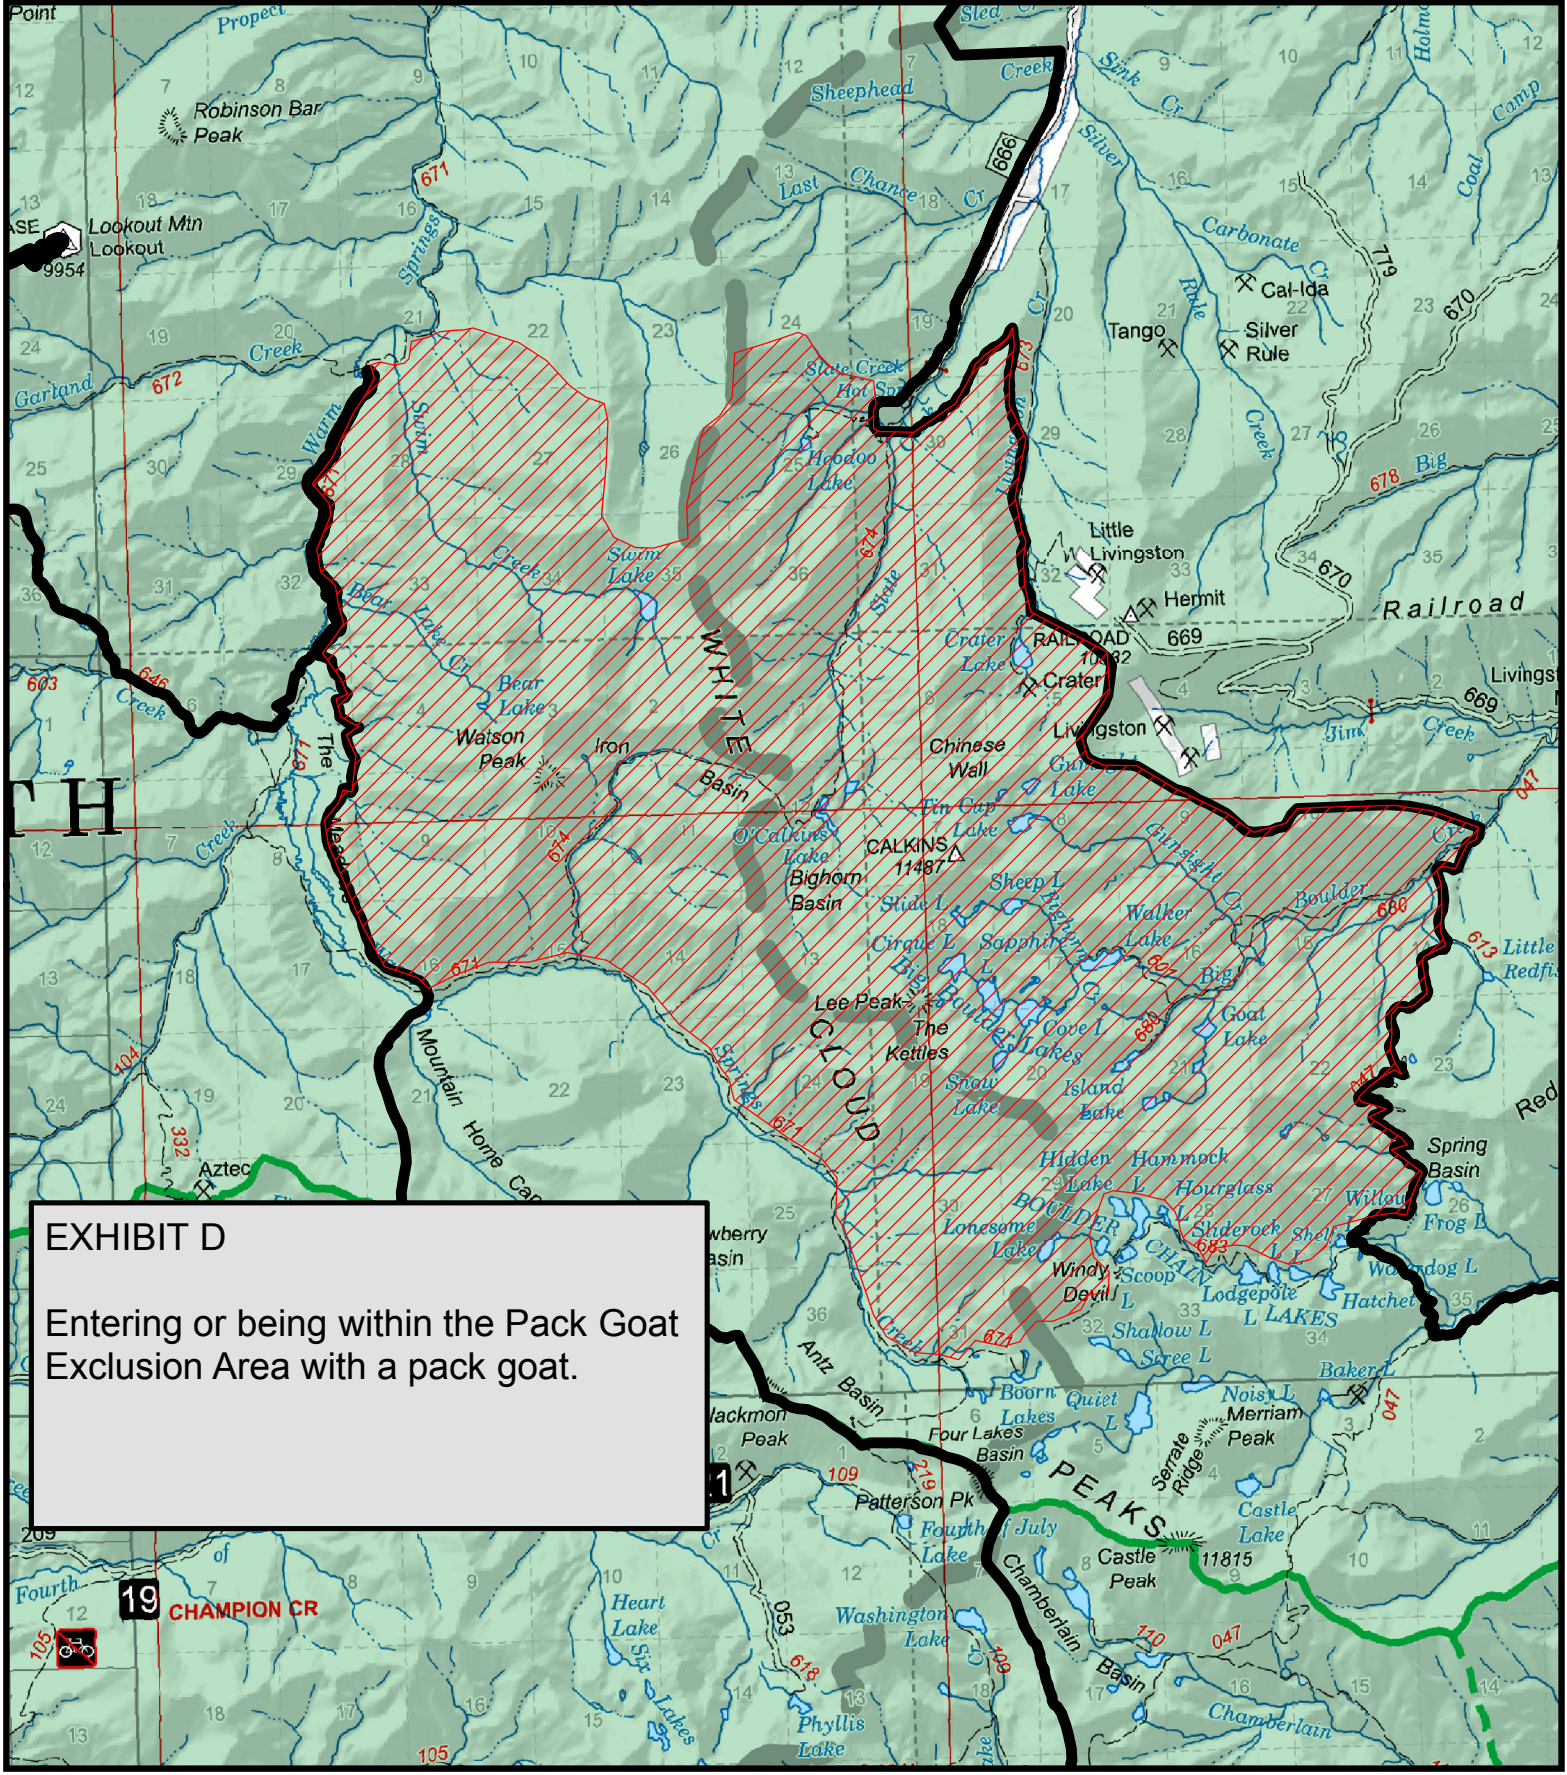

**Cecil D. Andrus-White Clouds Wilderness  
and Hemingway-Boulders Wilderness  
Special Order Closure  
Order Number 0414-04-133  
Sawtooth National Recreation Area  
Sawtooth National Forest**

 Pack Goat Exclusion Area

 Wilderness Area Boundary

**EXHIBIT D**  
Entering or being within the Pack Goat Exclusion Area with a pack goat.