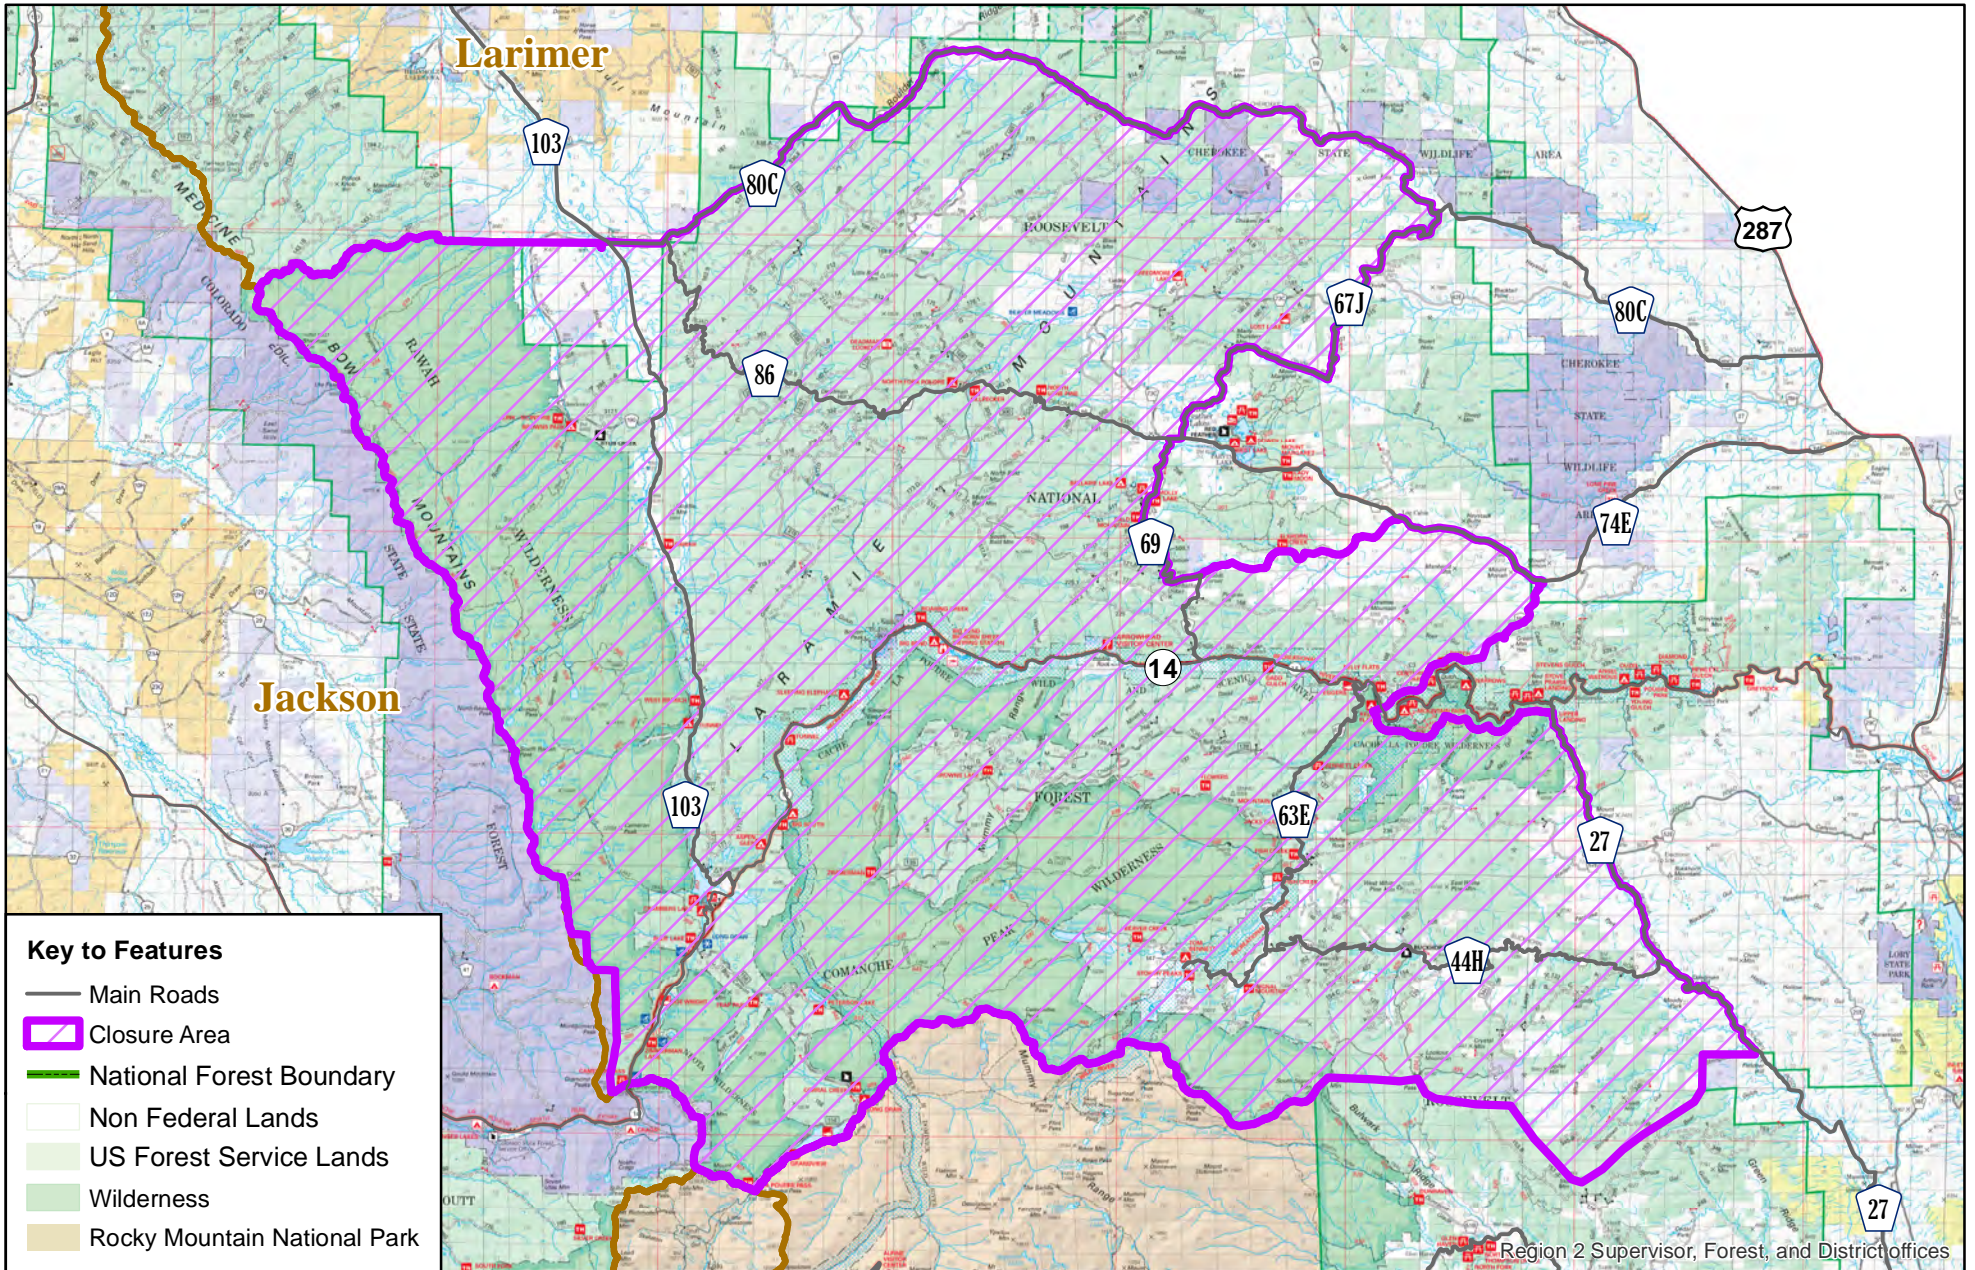

Arapaho and Roosevelt National Forests

Exhibit A (Applies to National Forest System Lands Only)

Order # ARP-CLRD-2020-03

Disclaimer: This map is for display purposes only and not for navigation. The Forest Service reserves the right to correct, update, modify or replace GIS products without notification. The Forest Service uses the most current and complete data it has available. GIS data and product accuracy may vary. For more information, contact the Arapaho Roosevelt National Forests and Pawnee National Grassland Supervisor's Office 2150 Centre Ft Collins, CO 80526 970-295-6600.

Date: 8/19/2020