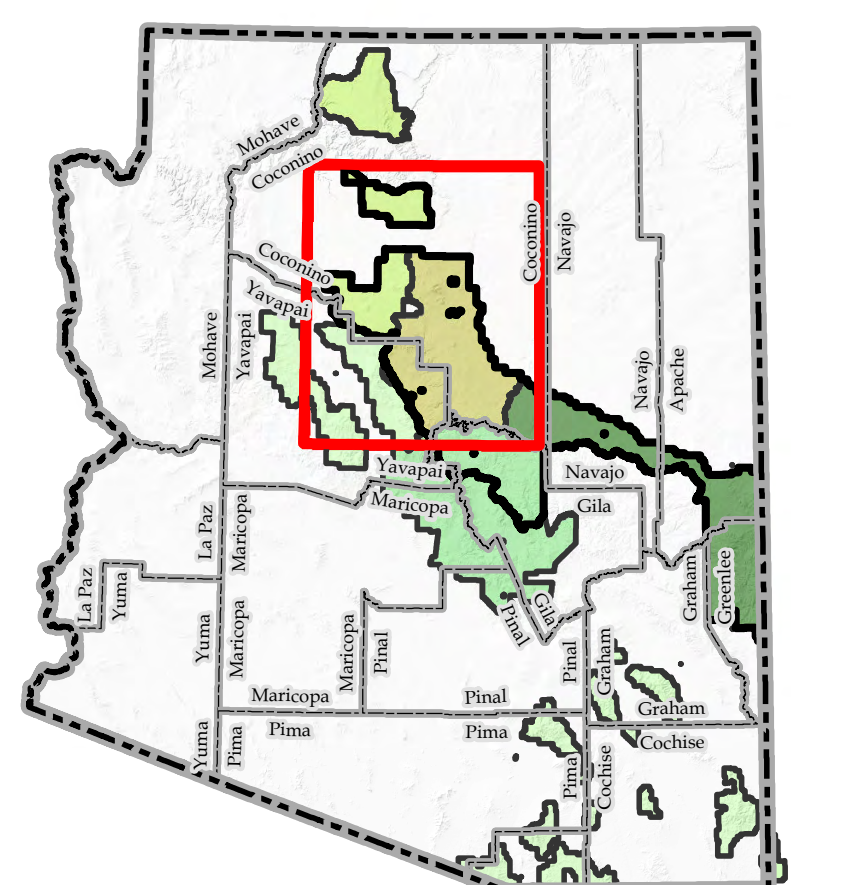

Four Forest Restoration Initiative

Current and Upcoming Mechanical Harvest Projects as of July 2020

Legend

-  Current Projects (Active & Inactive)
-  Planned Contract Offerings Through September 2020
-  County Line

Projects are based on the 4FRI Monthly Update. Project areas are approximate and represent the best available information as of July 2020.

To view the 4FRI Monthly Update, visit the 4FRI homepage at: www.fs.usda.gov/4fri