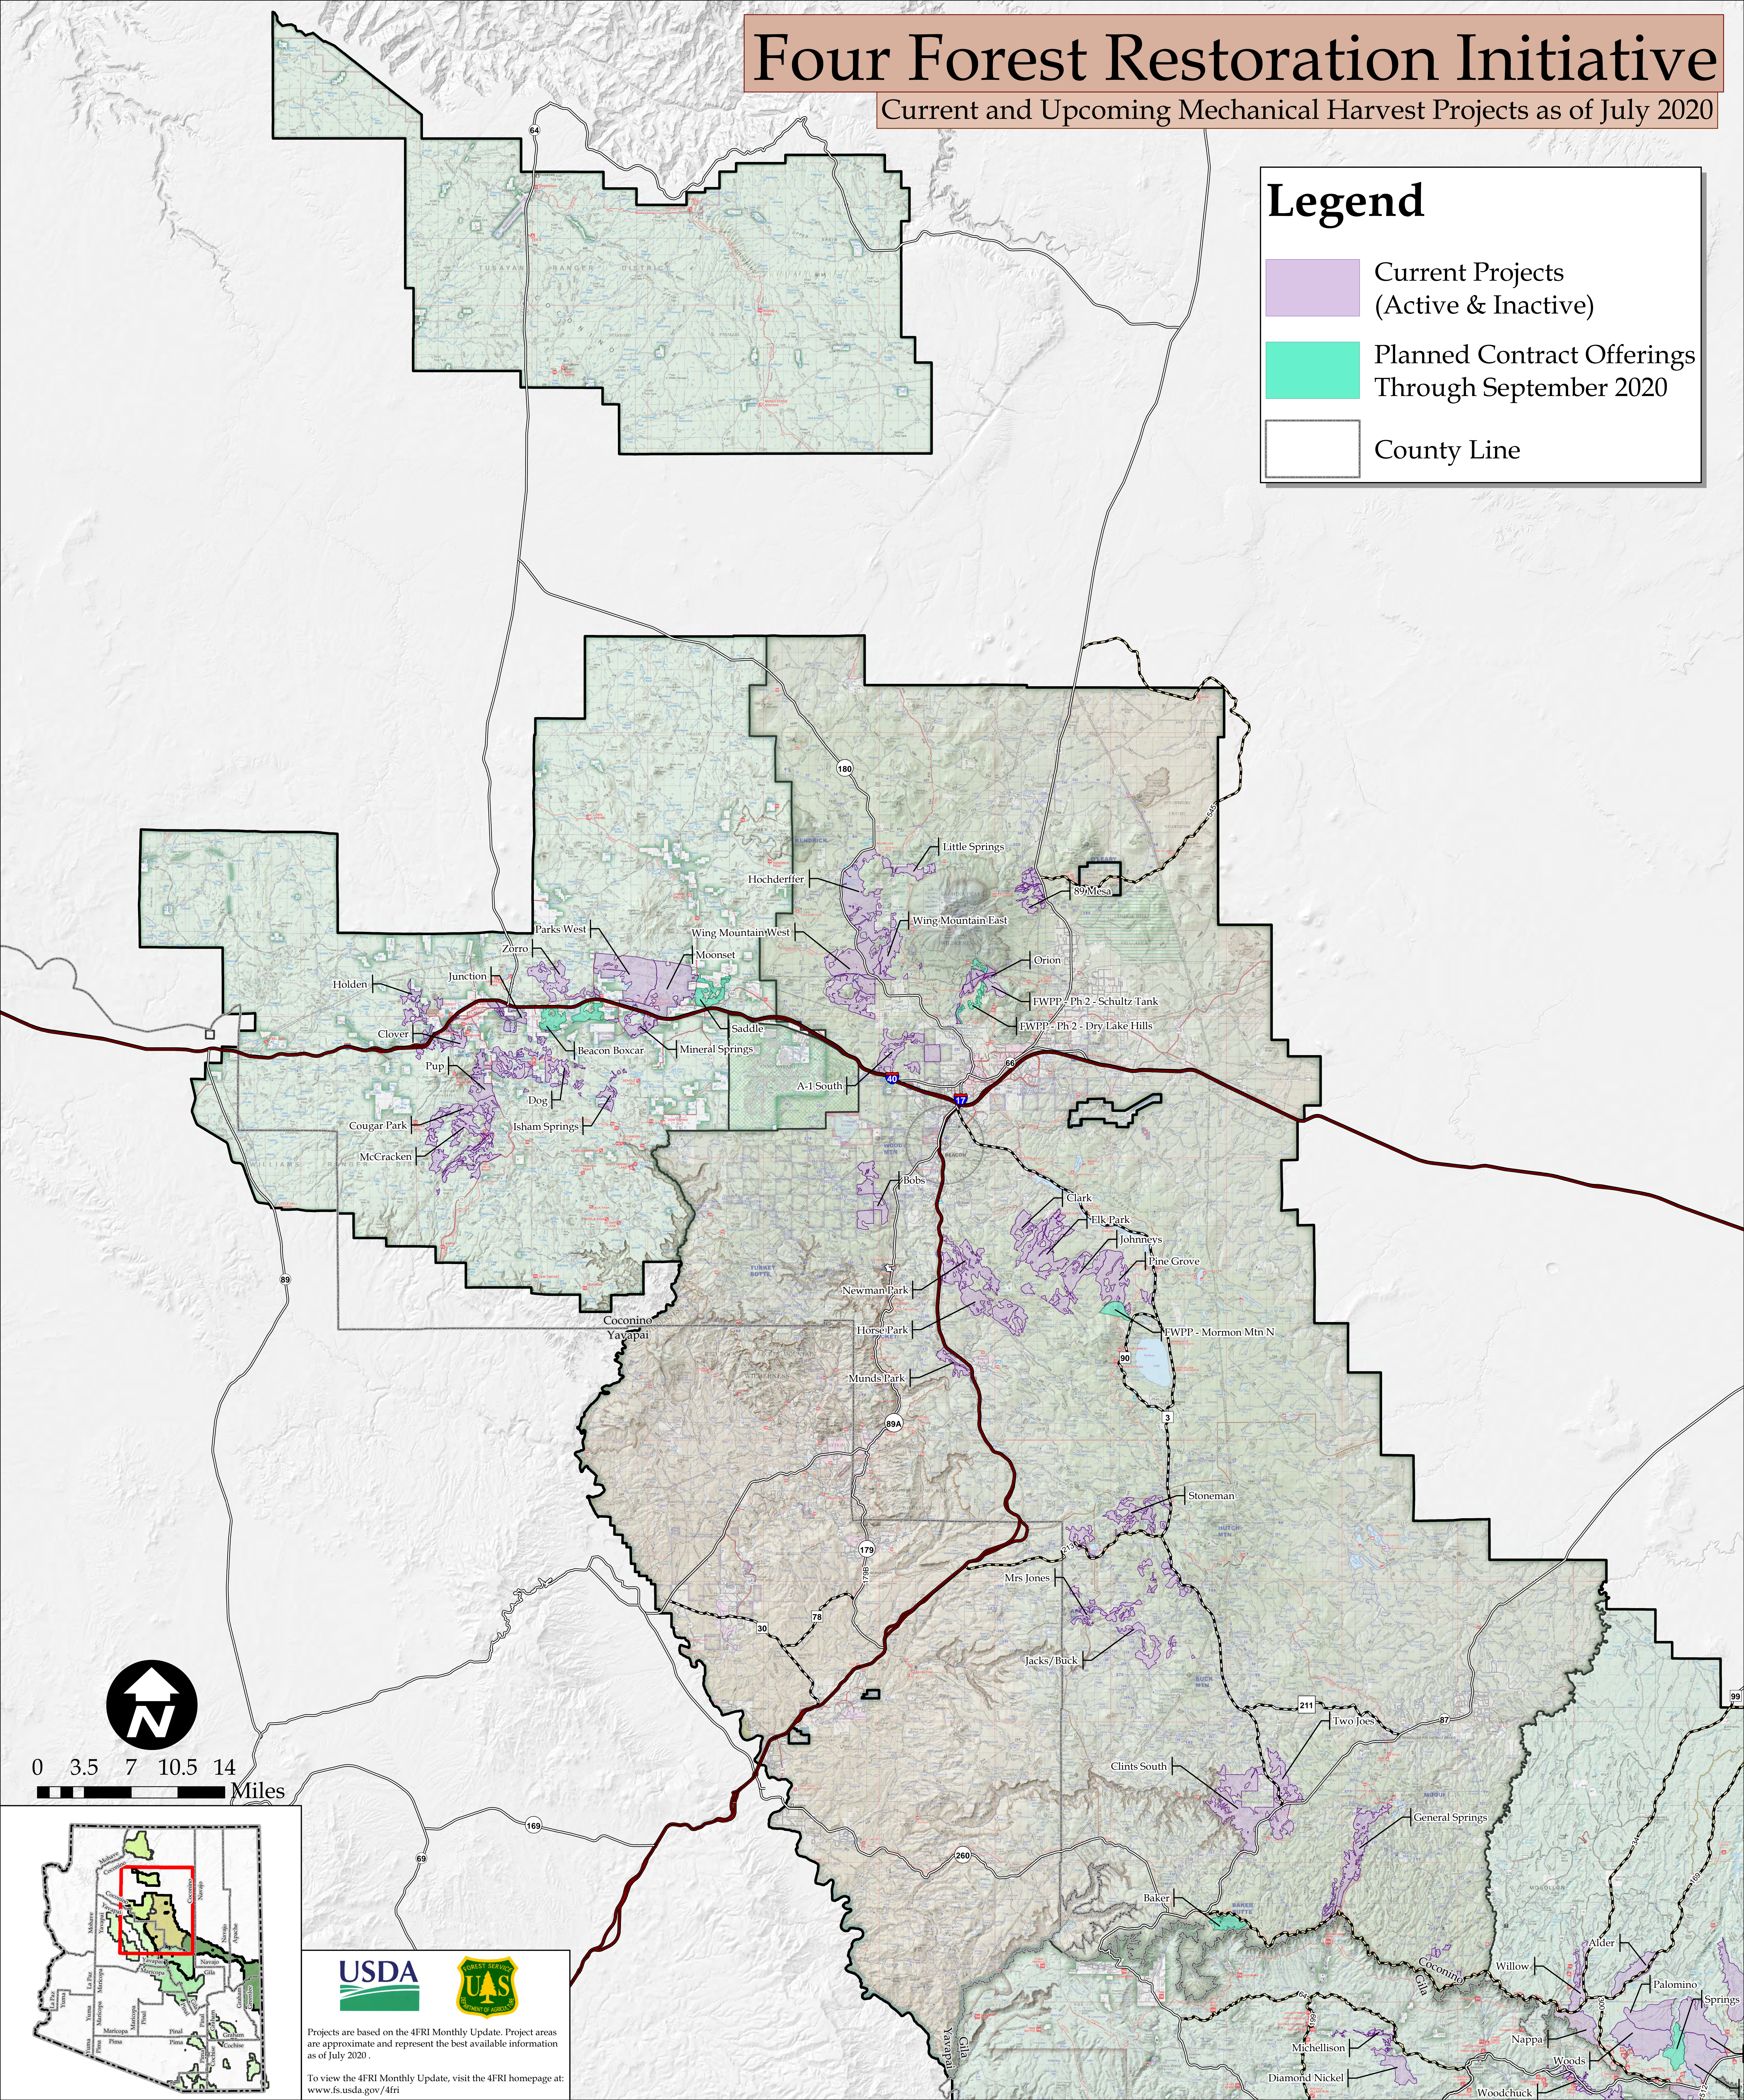

Four Forest Restoration Initiative

Current and Upcoming Mechanical Harvest Projects as of July 2020

Legend

-  Current Projects (Active & Inactive)
-  Planned Contract Offerings Through September 2020
-  County Line

Projects are based on the 4FRI Monthly Update. Project areas are approximate and represent the best available information as of July 2020.

To view the 4FRI Monthly Update, visit the 4FRI homepage at: www.fs.usda.gov/4fri