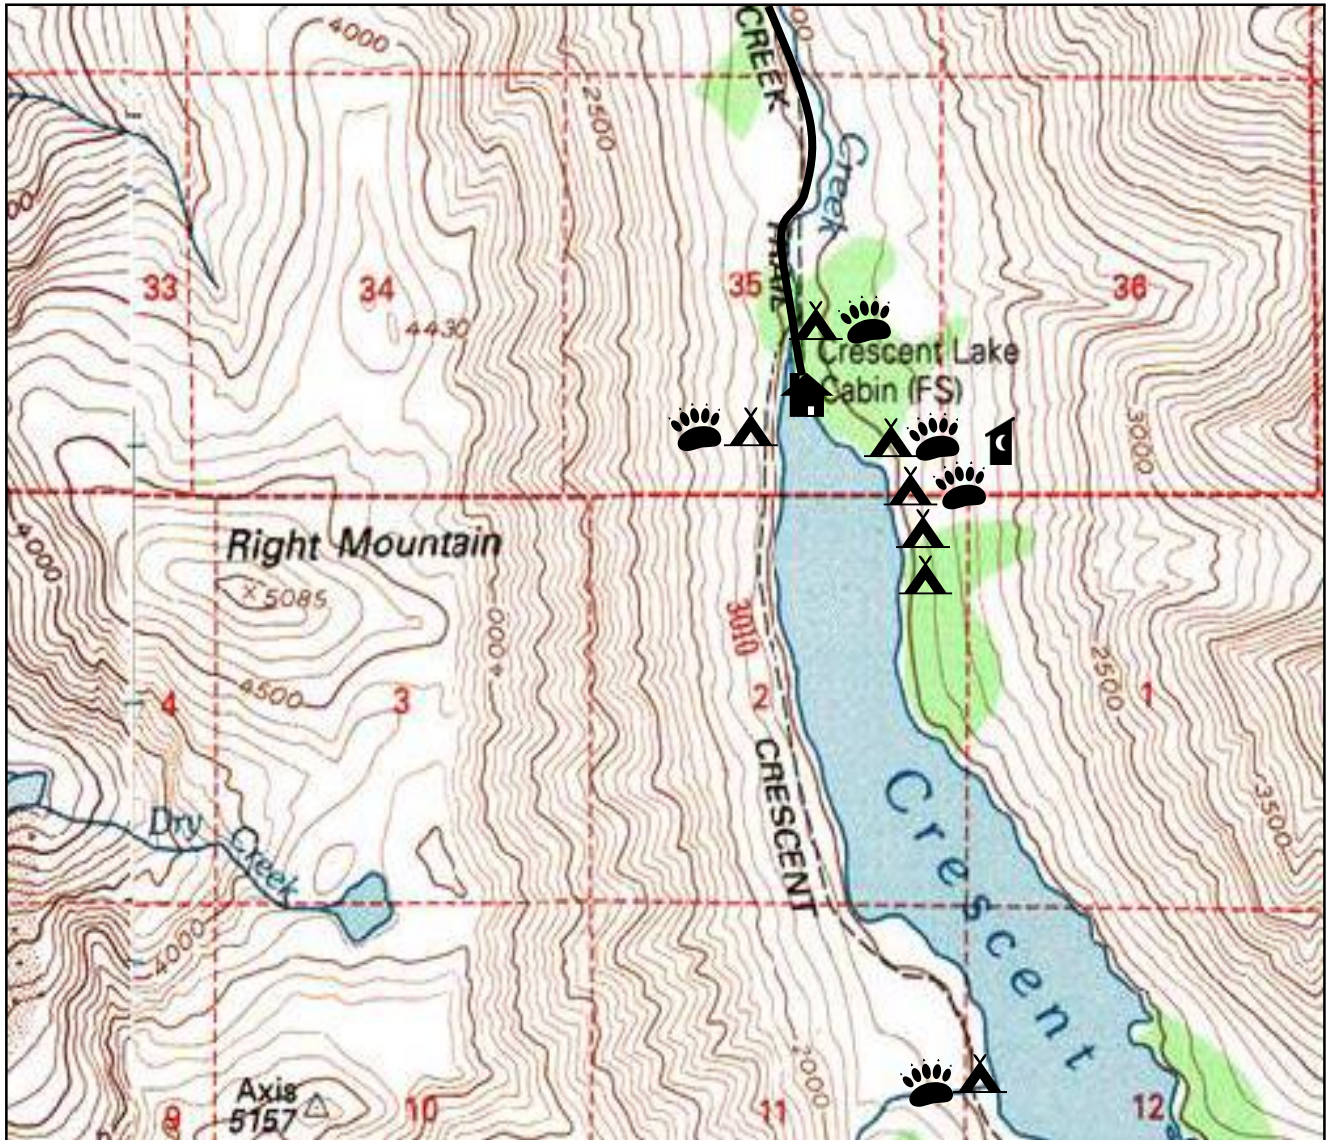

Crescent Lake Campsites

Map not to scale

Additional campsites located beyond cabin along lake

Outhouse is for cabin users only, please use backcountry toilet if camping

LEGEND

-  Crescent Creek Trail
-  Forest Service Cabin
-  Designated Campsite
-  Bear Box (food storage)
-  Backcountry Toilet