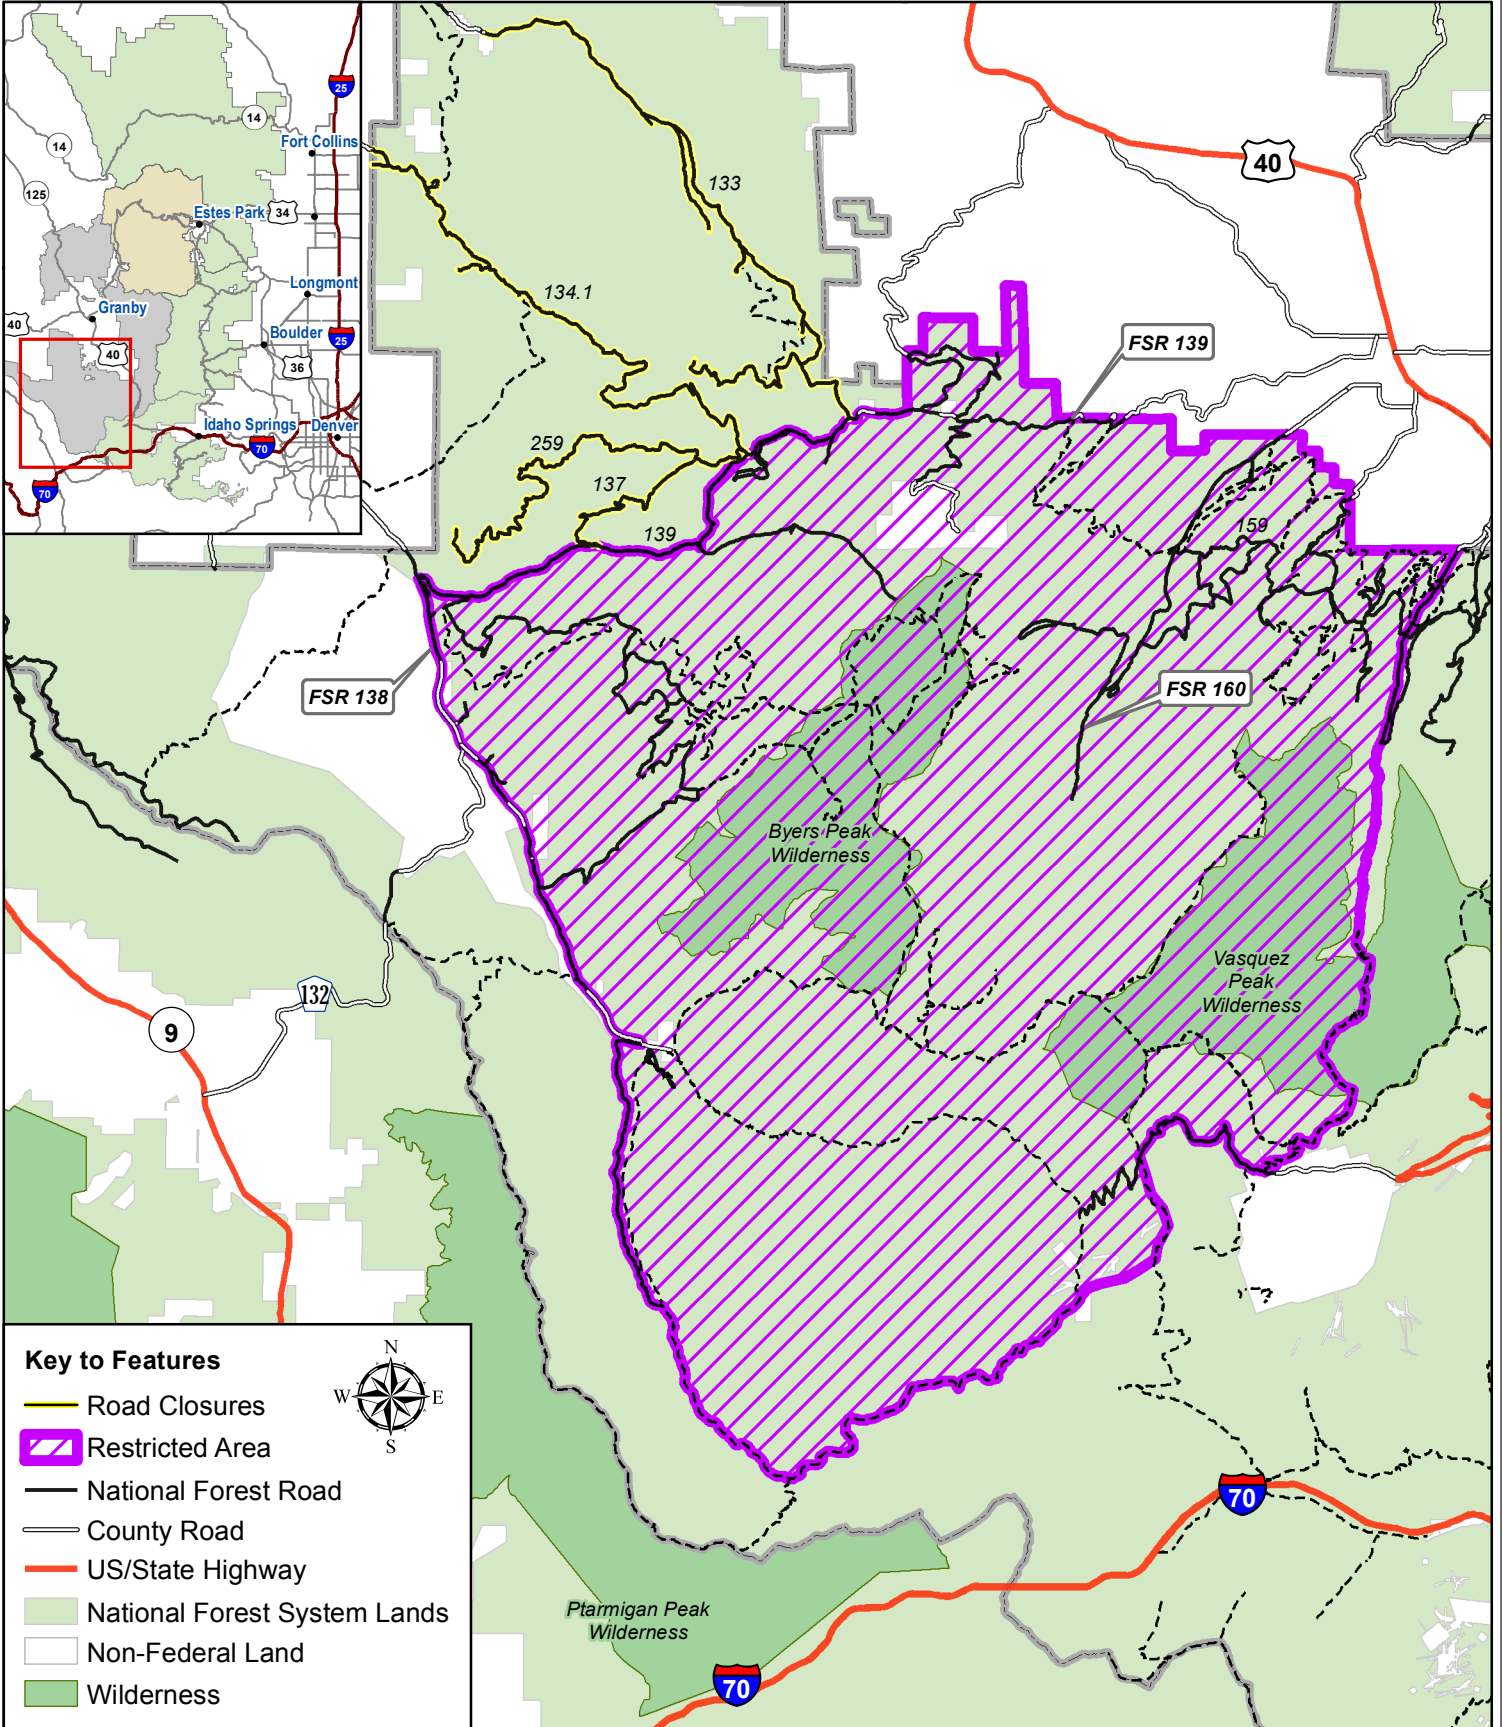

Arapaho and Roosevelt National Forests  
**Exhibit A (Applies to National Forest System Lands Only)**  
 Order # ARP-SRD-2020-08

**Disclaimer:** This map is for display purposes only and not for navigation. The Forest Service reserves the right to correct, update, modify or replace GIS products without notification. The Forest Service uses the most current and complete data it has available. GIS data and product accuracy may vary. For more information, contact the Arapaho Roosevelt National Forests and Pawnee National Grassland Supervisor's Office 2150 Centre Ft Collins, CO 80526 970-295-6600.