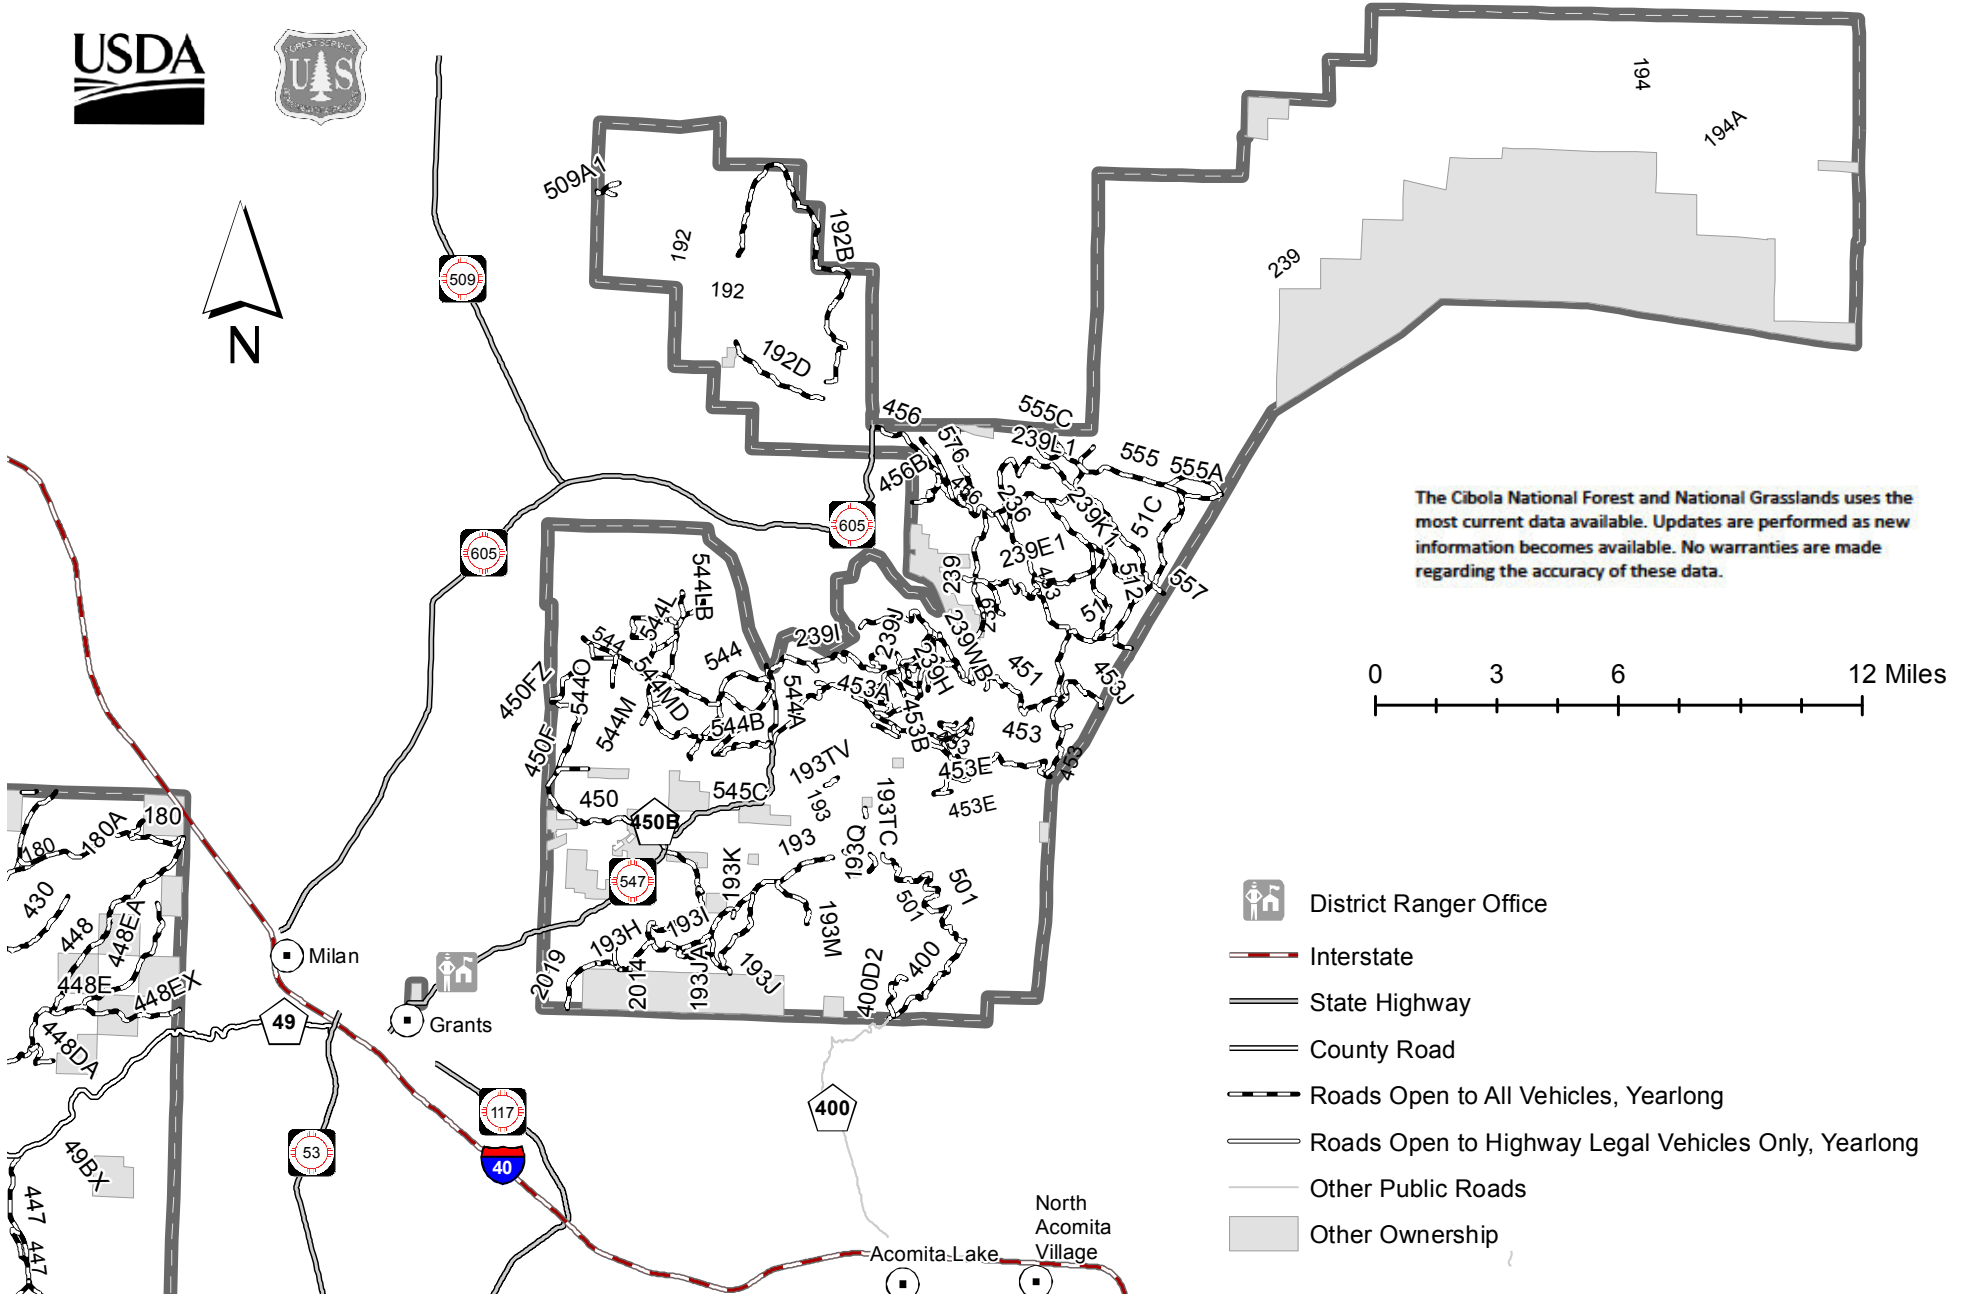

# Cibola National Forest Mount Taylor Ranger District Mount Taylor Christmas Tree Cutting Map

The Cibola National Forest and National Grasslands uses the most current data available. Updates are performed as new information becomes available. No warranties are made regarding the accuracy of these data.

- District Ranger Office
- Interstate
- State Highway
- County Road
- Roads Open to All Vehicles, Yearlong
- Roads Open to Highway Legal Vehicles Only, Yearlong
- Other Public Roads
- Other Ownership

Milan

Grants

Acomita Lake North Acomita Village