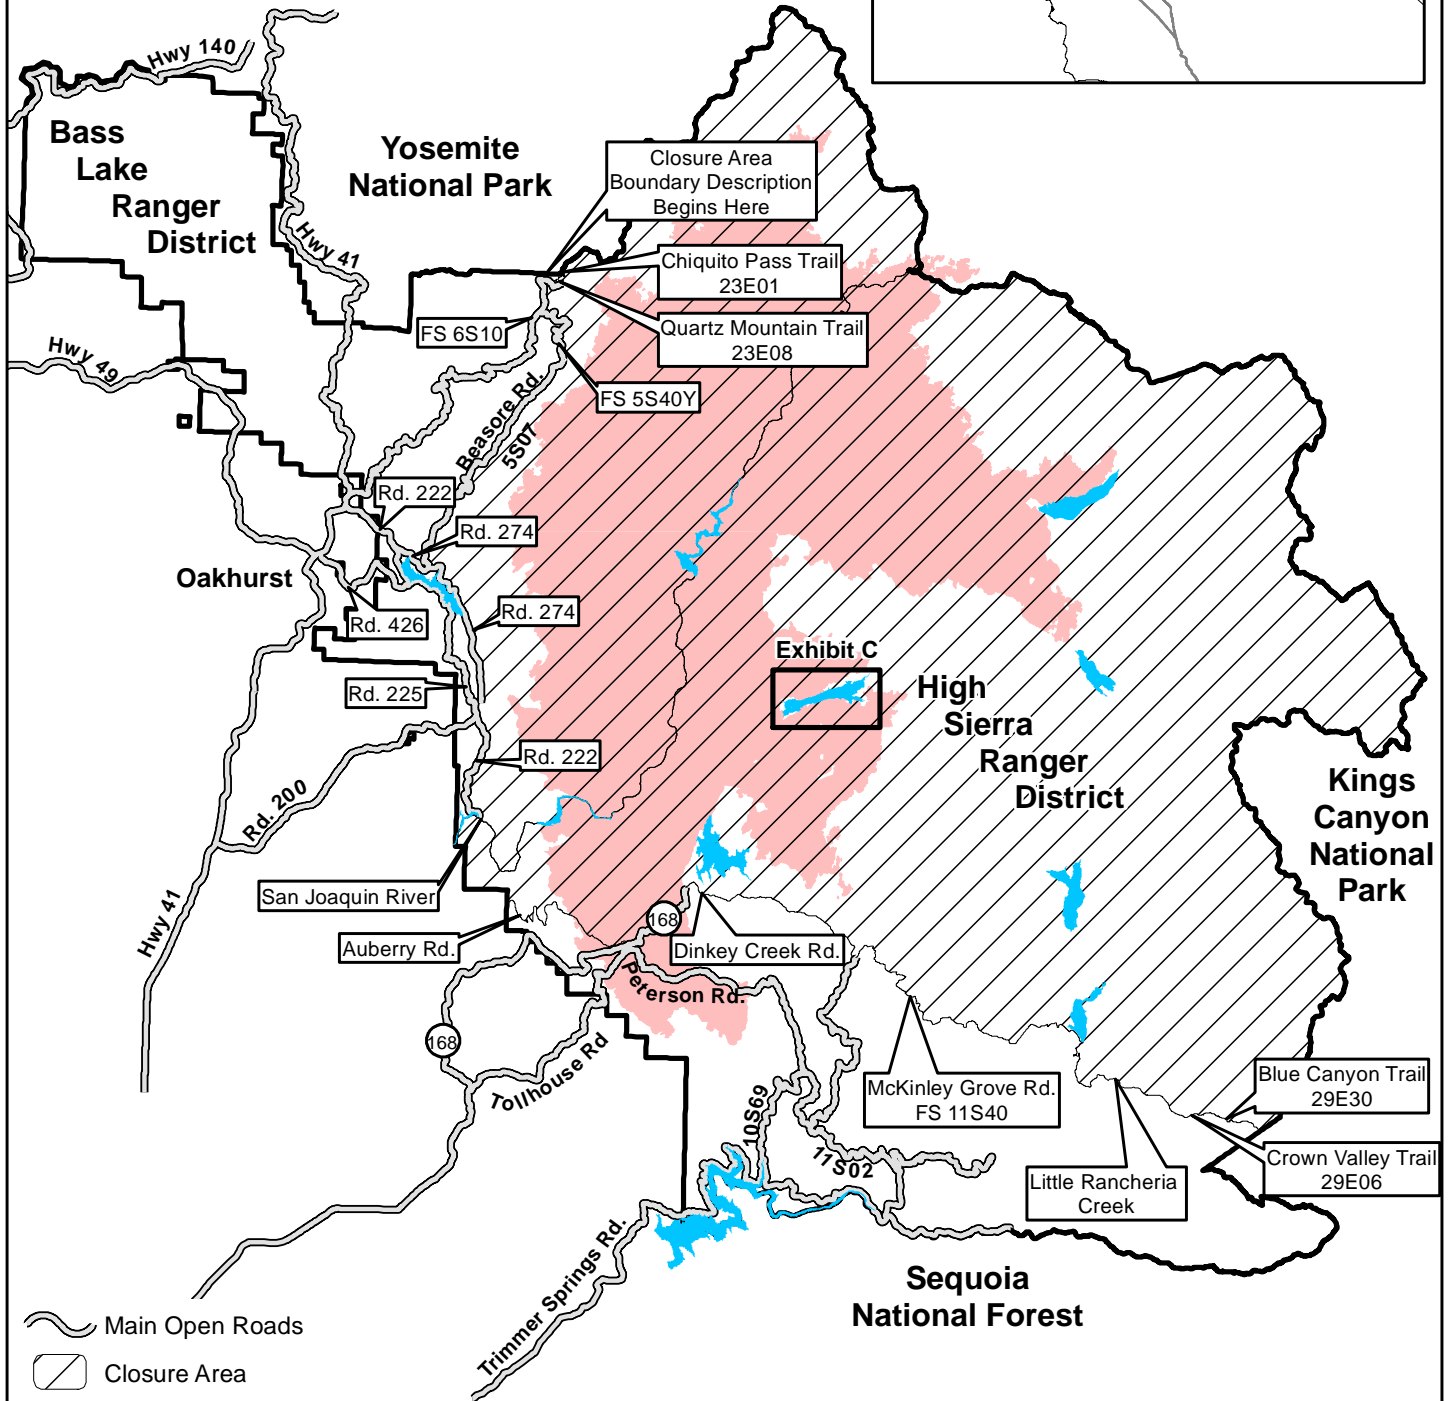

Forest Order No. 05-15-00-20-22

Sierra National Forest

Closure Order

Exhibit A

- Main Open Roads
- Closure Area
- Creek Fire
- Reservoirs
- Sierra National Forest Boundary