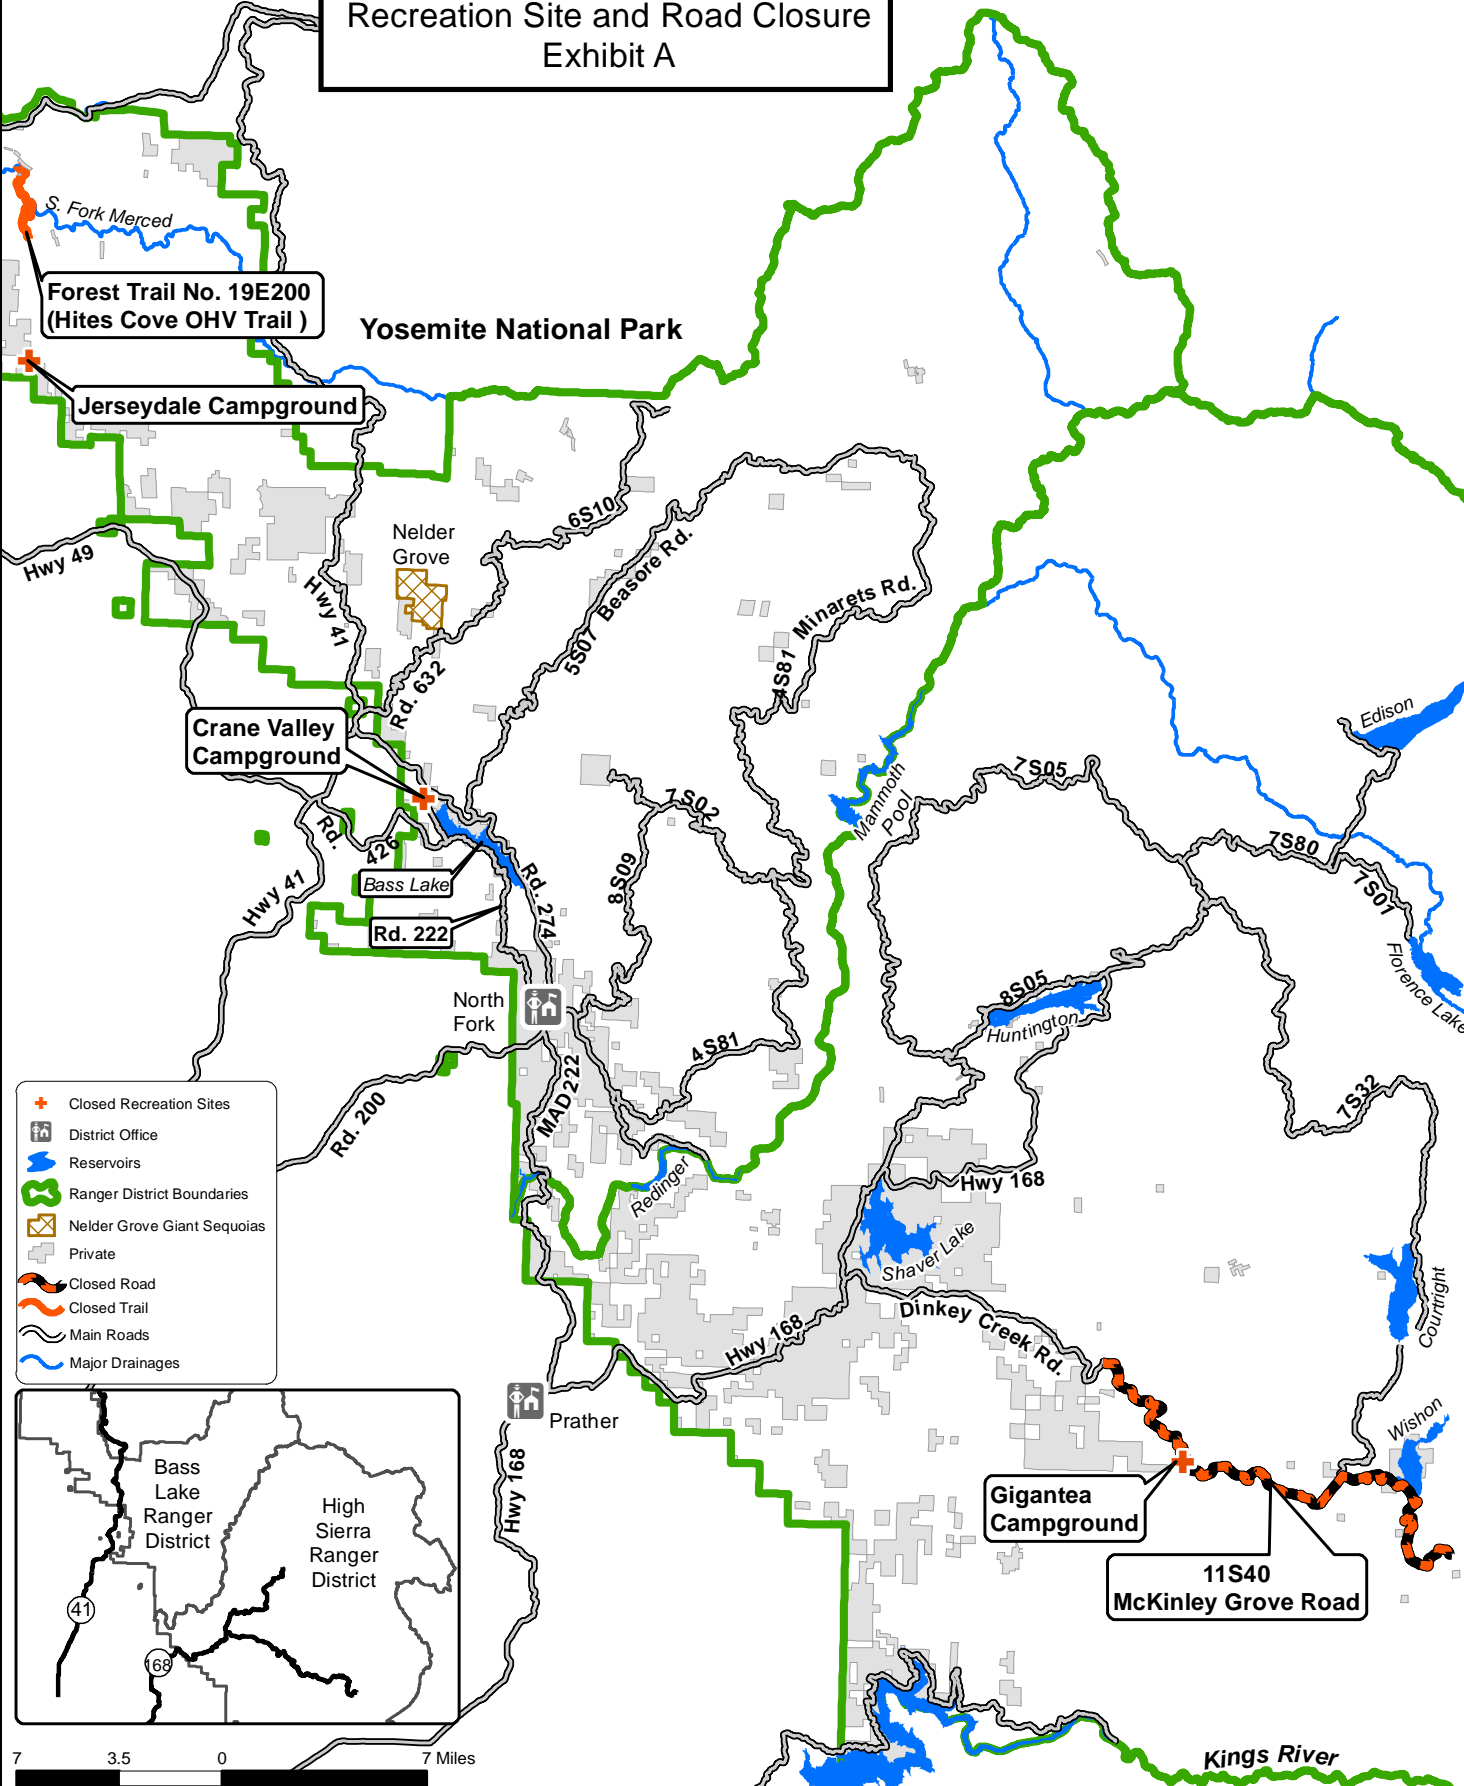

05-15-00-20-21  
 Sierra National Forest  
 Recreation Site and Road Closure  
 Exhibit A

- Closed Recreation Sites
- District Office
- Reservoirs
- Ranger District Boundaries
- Nelder Grove Giant Sequoias
- Private
- Closed Road
- Closed Trail
- Main Roads
- Major Drainages

7 3.5 0 7 Miles