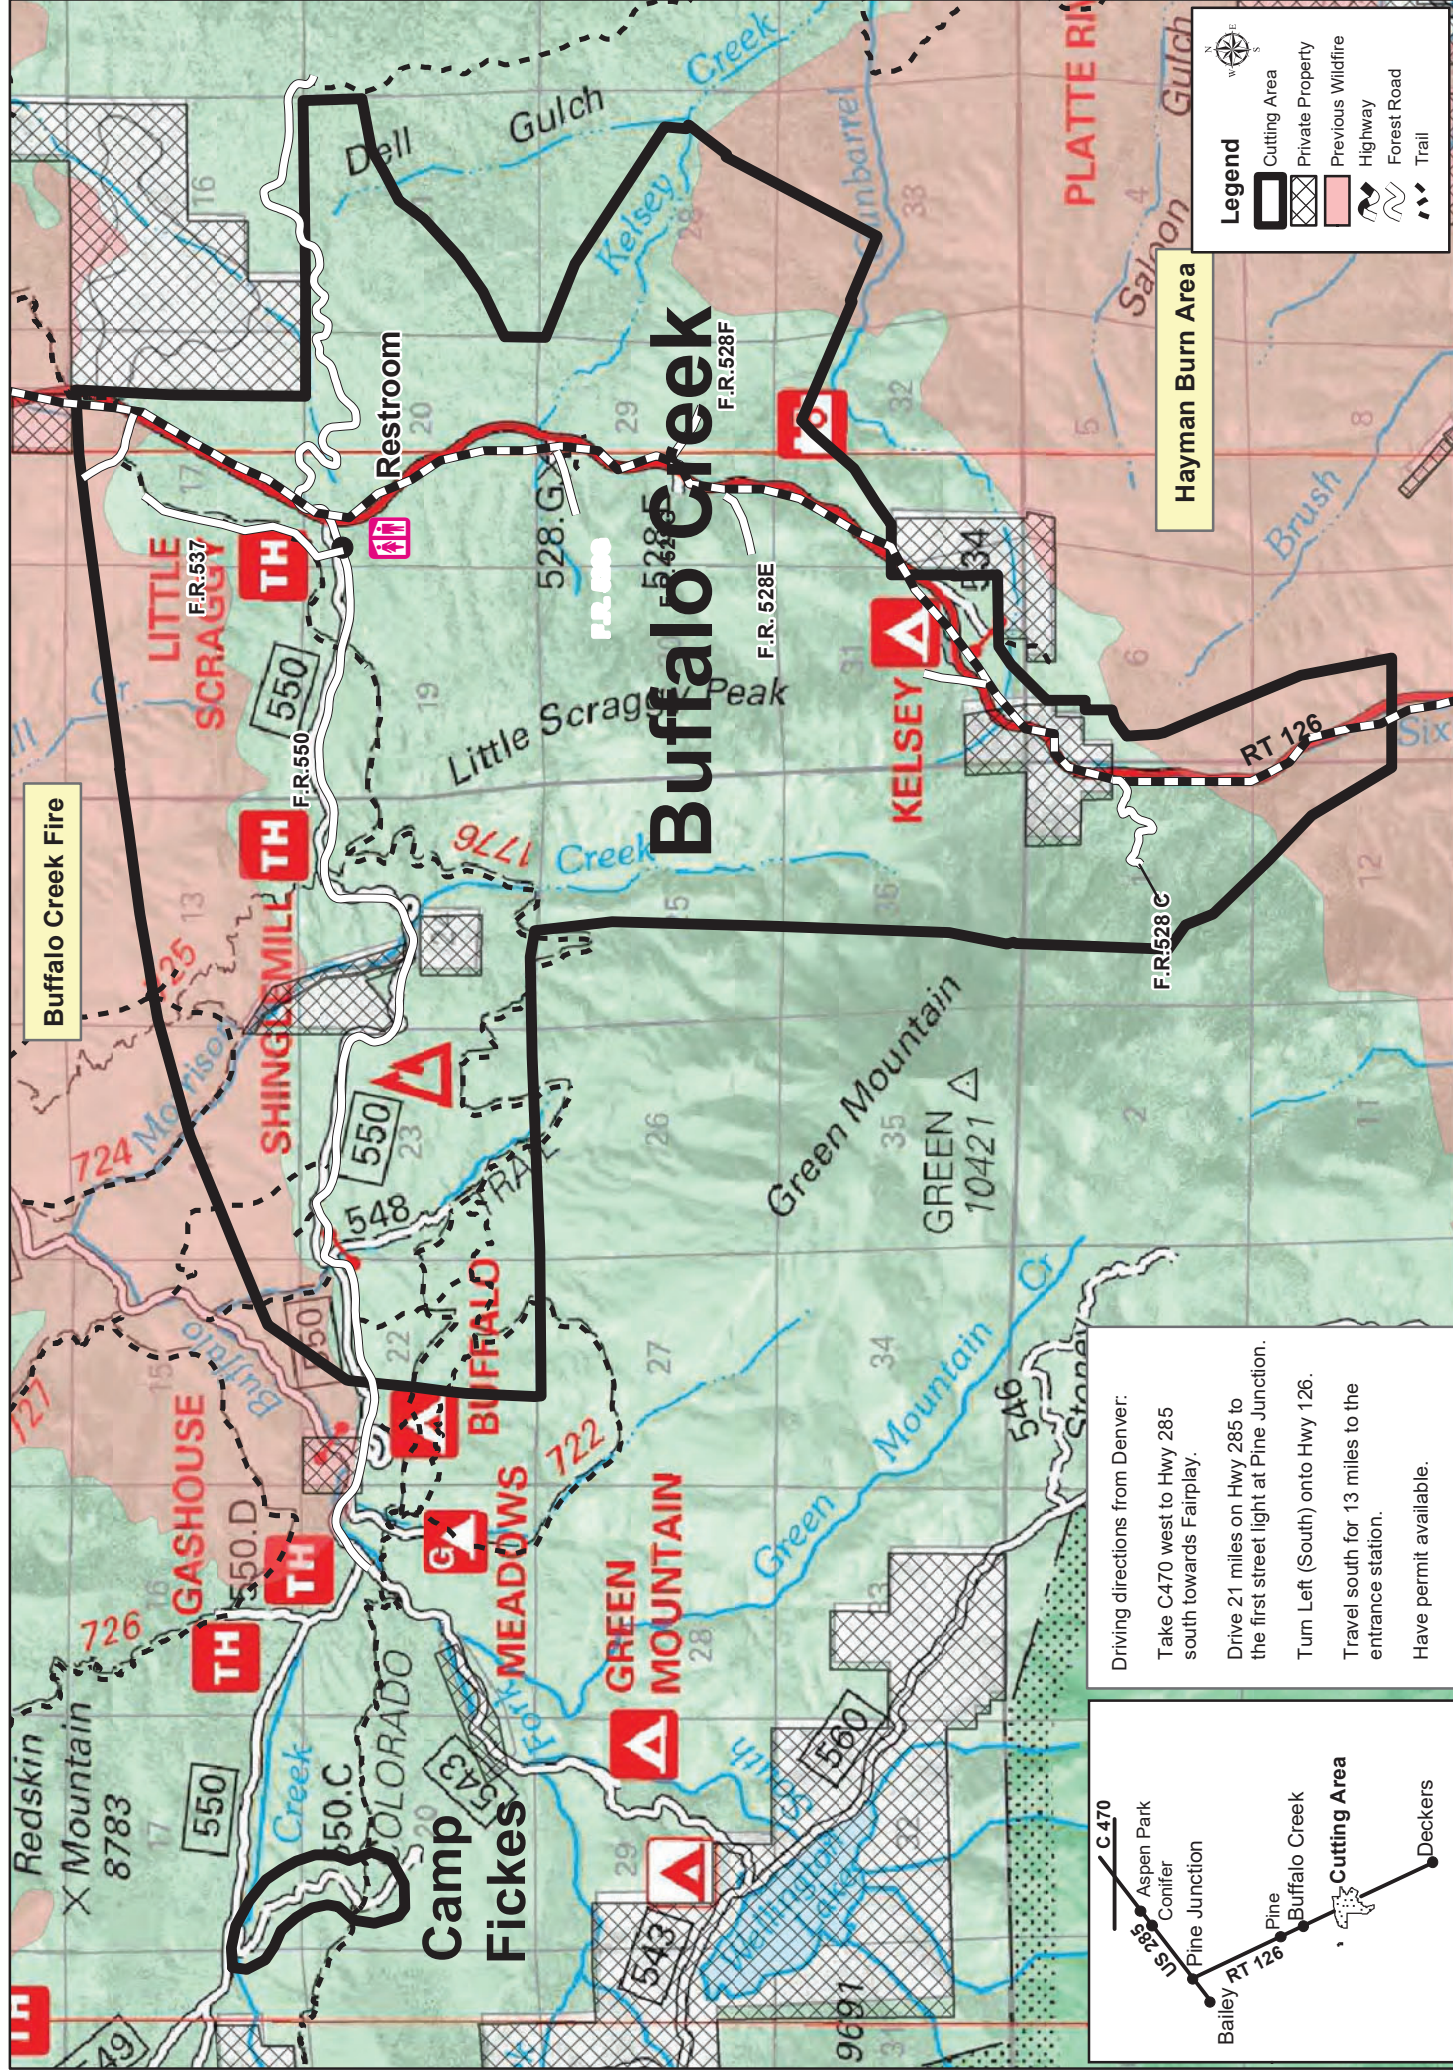

2020 Buffalo Creek and Camp Fickes Christmas Tree Cutting Area Map
 South Platte Ranger District

Driving directions from Denver:
 Take C470 west to Hwy 285 south towards Fairplay.
 Drive 21 miles on Hwy 285 to the first street light at Pine Junction.
 Turn Left (South) onto Hwy 126.
 Travel south for 13 miles to the entrance station.
 Have permit available.

Buffalo Creek Fire

Hayman Burn Area

Buffalo Creek

Camp Fickes

LITTLE SCRAGGY
F.R. 537

SHINGLERMILL
F.R. 550

GASHOUSE
F.R. 550.D

GREEN MEADOWS
F.R. 722

GREEN MOUNTAIN
F.R. 28

F.R. 528E

F.R. 528F

Legend

- Cutting Area
- Private Property
- Previous Wildfire
- Highway
- Forest Road
- Trail