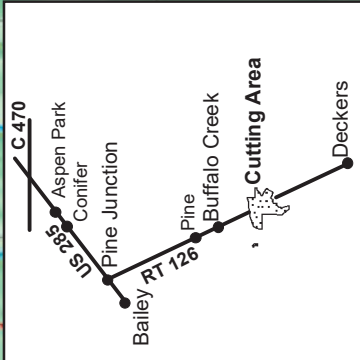

2020 Buffalo Creek and Camp Fickes Christmas Tree Cutting Area Map
 South Platte Ranger District

Driving directions from Denver:
 Take C470 west to Hwy 285 south towards Fairplay.
 Drive 21 miles on Hwy 285 to the first street light at Pine Junction.
 Turn Left (South) onto Hwy 126.
 Travel south for 13 miles to the entrance station.
 Have permit available.

Buffalo Creek Fire

Hayman Burn Area

Buffalo Creek

Camp Fickes

LITTLE SCRAGGY
F.R. 537

SHINGLERMILL
F.R. 550

GASHOUSE
F.R. 550.D

GREEN MEADOWS
F.R. 722

GREEN MOUNTAIN
F.R. 28

F.R. 528E

F.R. 528F

Legend

- Cutting Area
- Private Property
- Previous Wildfire
- Highway
- Forest Road
- Trail