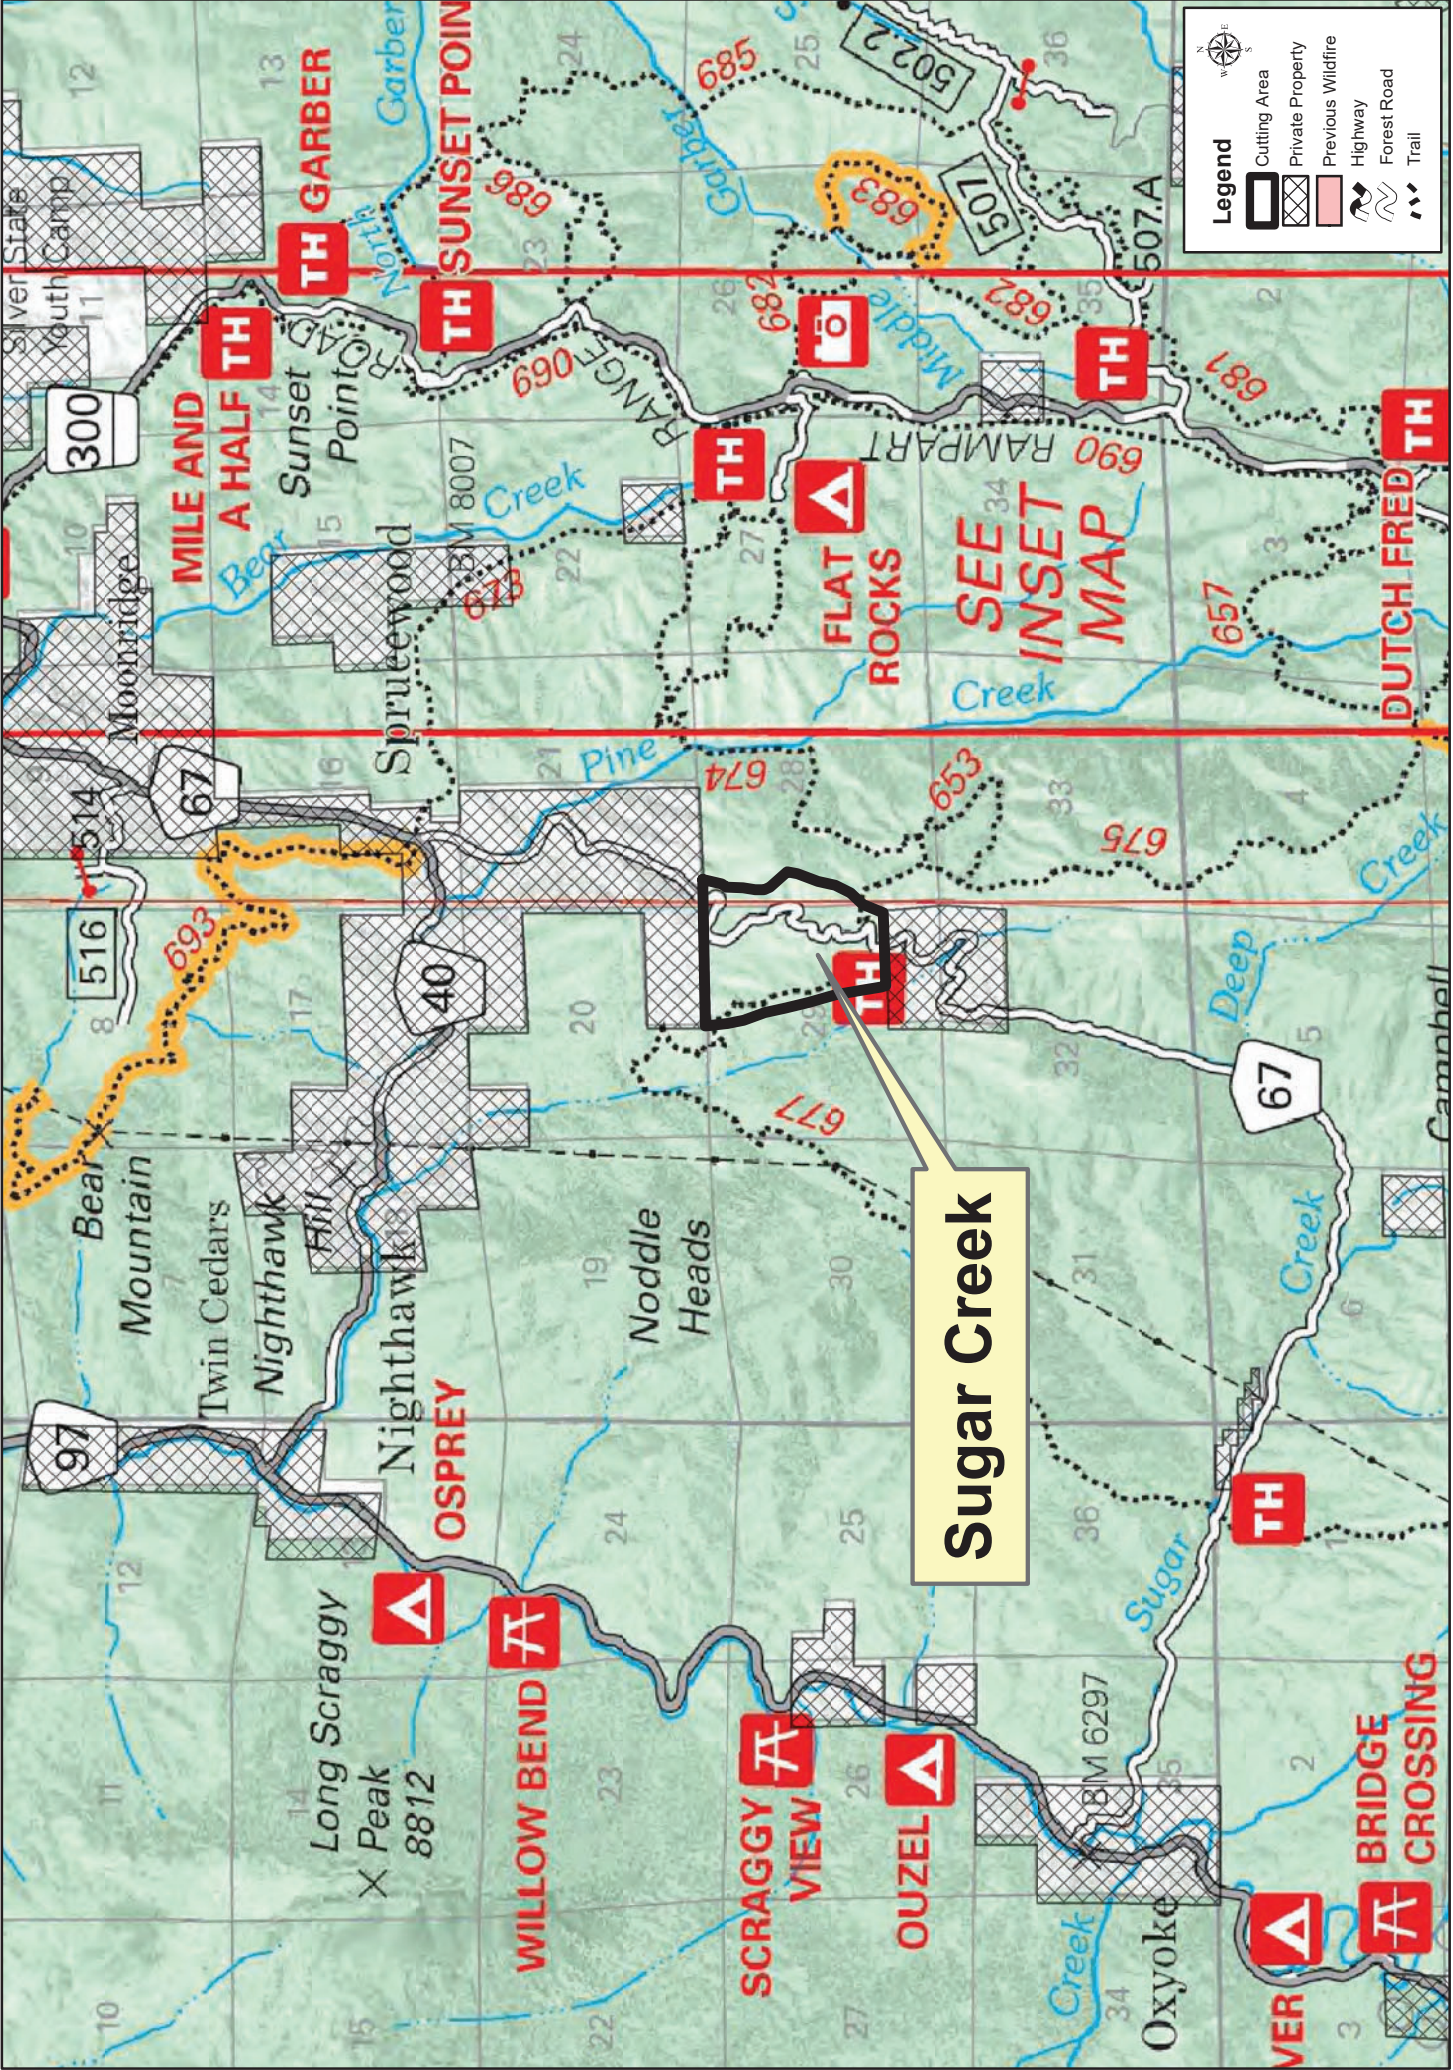

2020 Sugar Creek Christmas Tree Cutting Area Map
South Platte Ranger District

Sugar Creek

Legend

- Cutting Area
- Private Property
- Previous Wildfire
- Highway
- Forest Road
- Trail