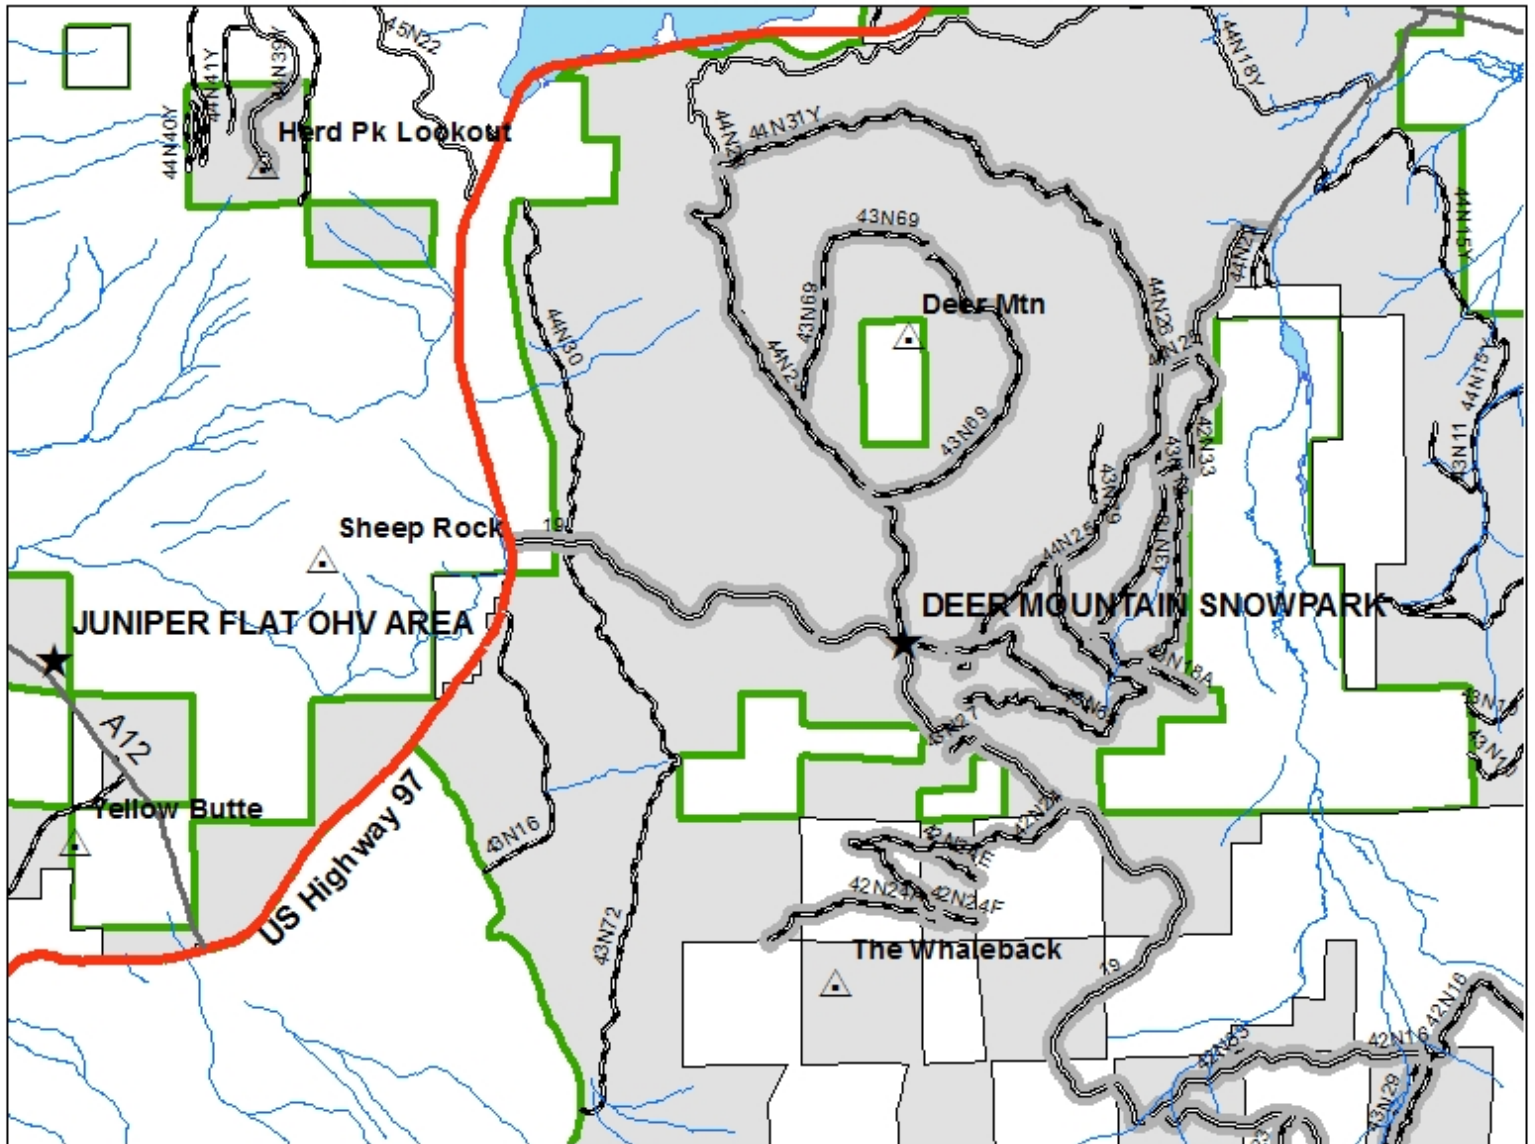

Klamath National Forest: Deer Mountain area for Christmas Trees

Legend

- Klamath National Forest
- Private land within Forest Boundary
- Recreation site
- County Road
- CA State Highway
- US Highway
- Forest Service Road Open to All Vehicles, Yearlong
- Forest Service Road - winter season closure starts Nov. 16
- Forest Service Road Open to Highway Legal Vehicles Only, Yearlong
- Forest Service Road Open to Highway Legal Vehicles Only, Seasonal
- Stream

Ash Creek Butte
Fossil Rock Glacier
tree cutting prohibited

Creek Butte