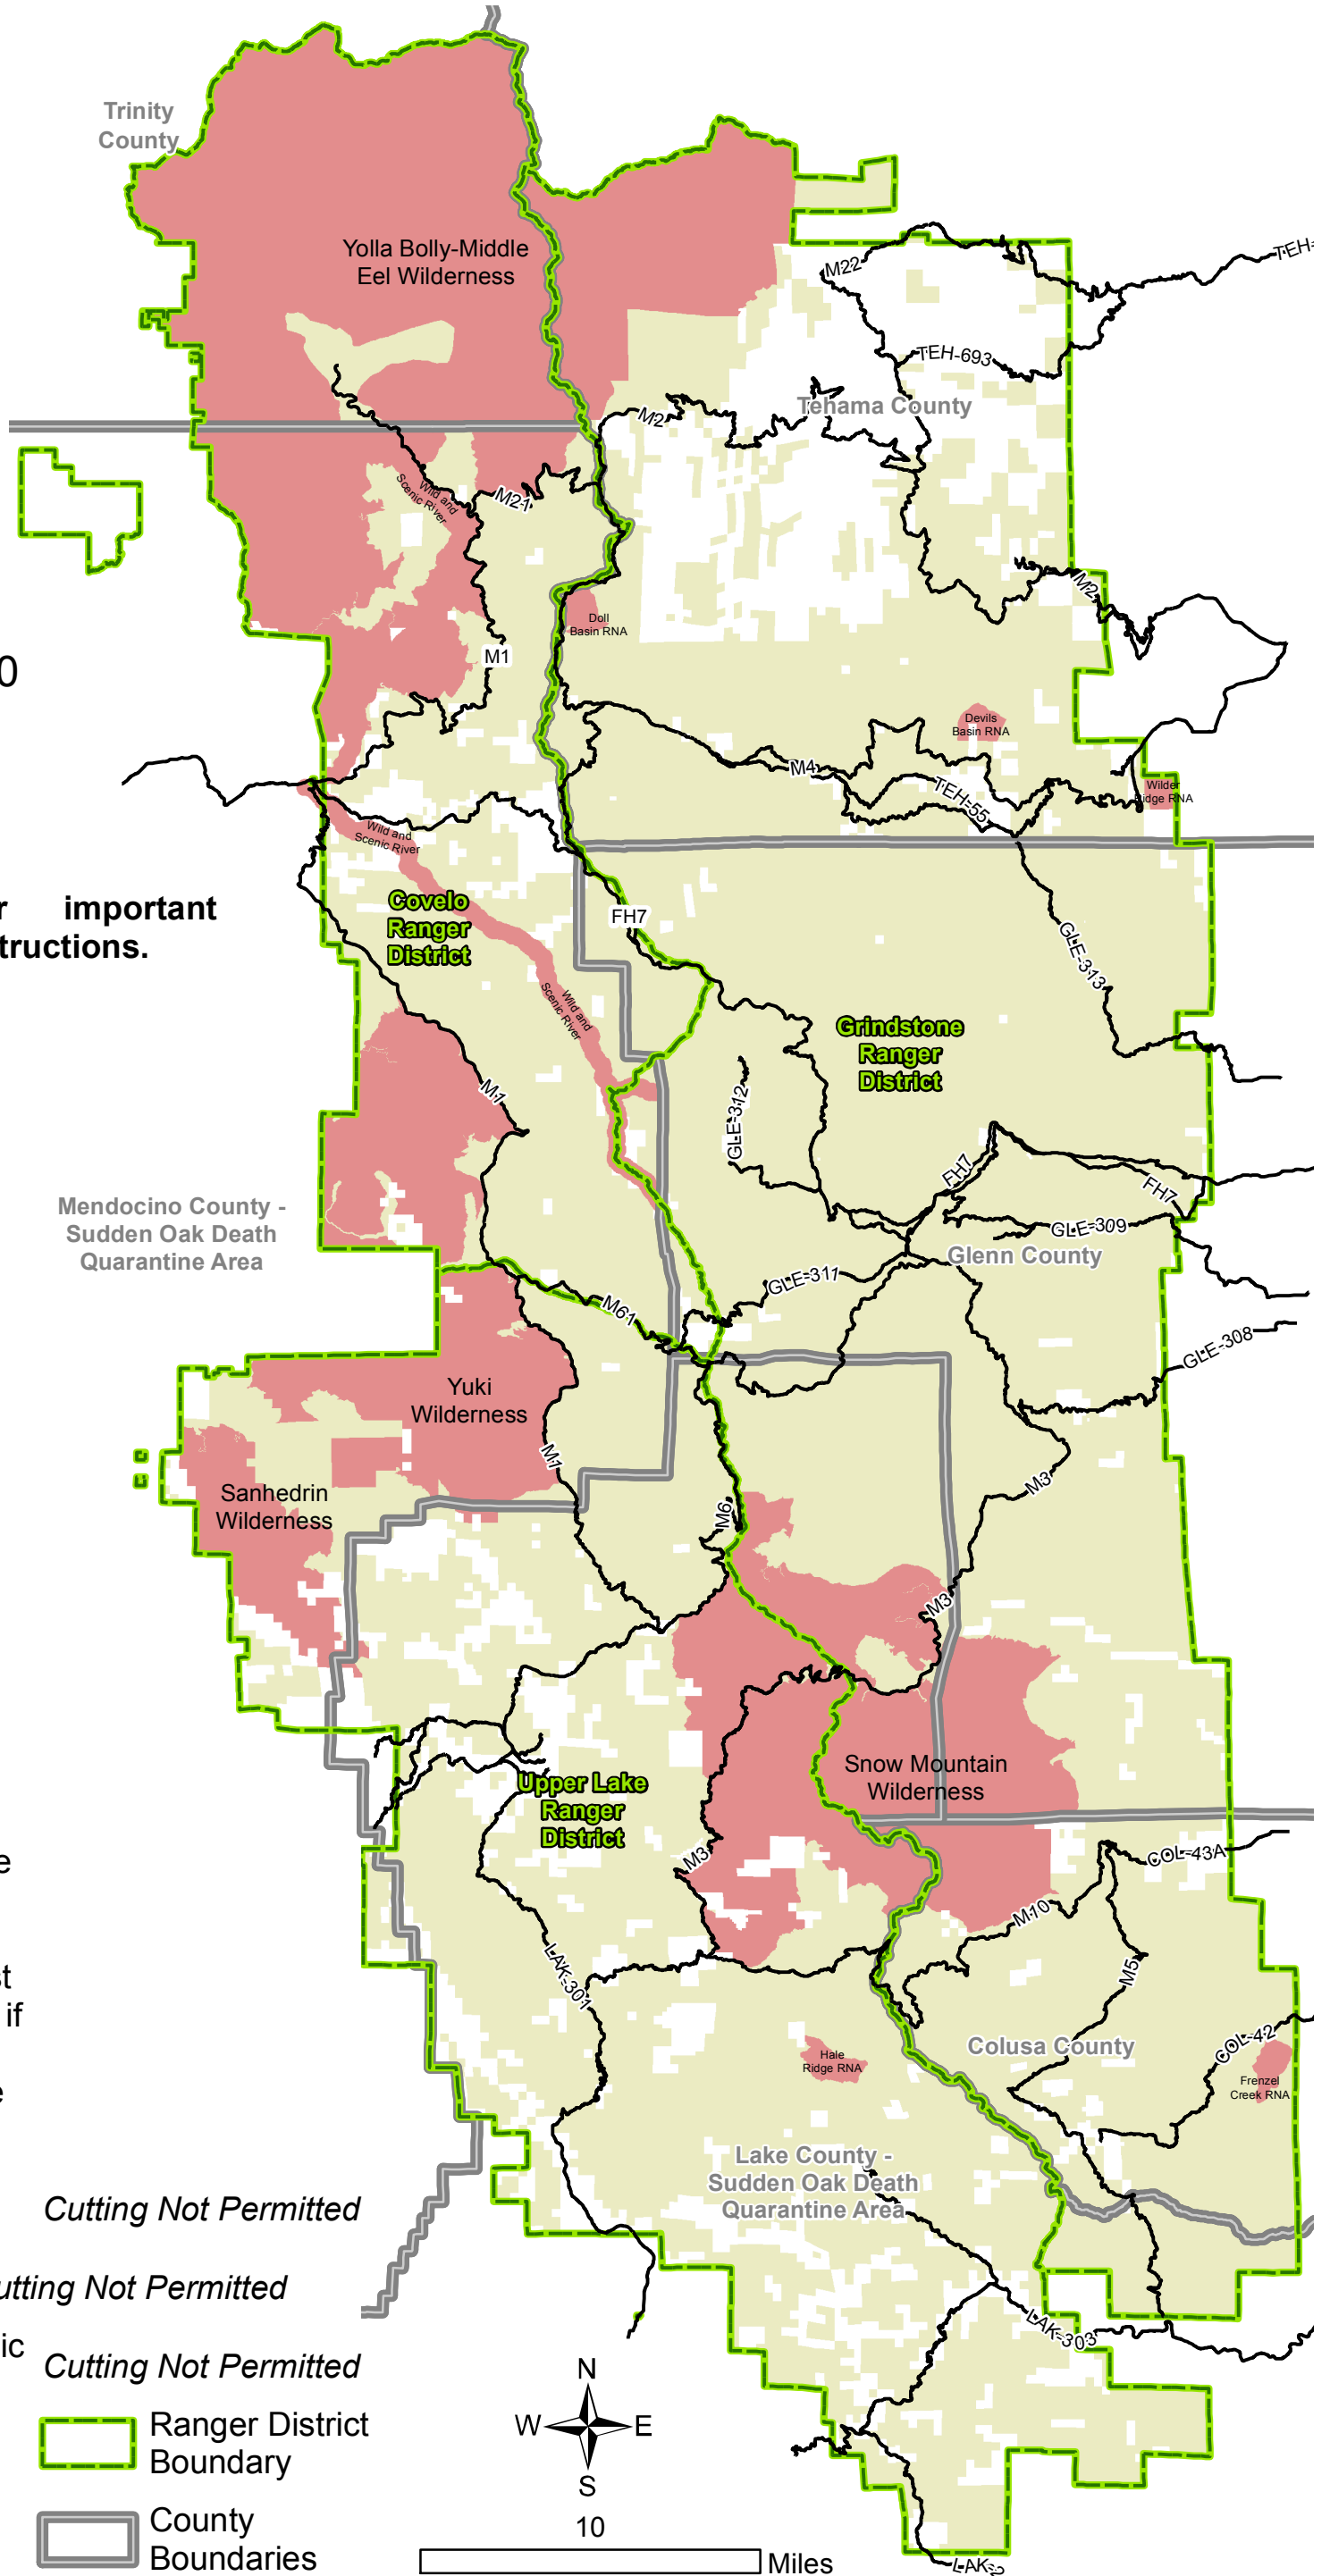

Mendocino National Forest Christmas Tree Cutting Map

Date: 11/25/2020

See permit for important restrictions and instructions.

Christmas Tree Cutting Permitted on National Forest System Lands if Not Under Forest Closure Order

Research Natural Areas *Cutting Not Permitted*

Wilderness *Cutting Not Permitted*

Wild and Scenic River *Cutting Not Permitted*

Main Forest and County Roads

Ranger District Boundary

County Boundaries

10 Miles